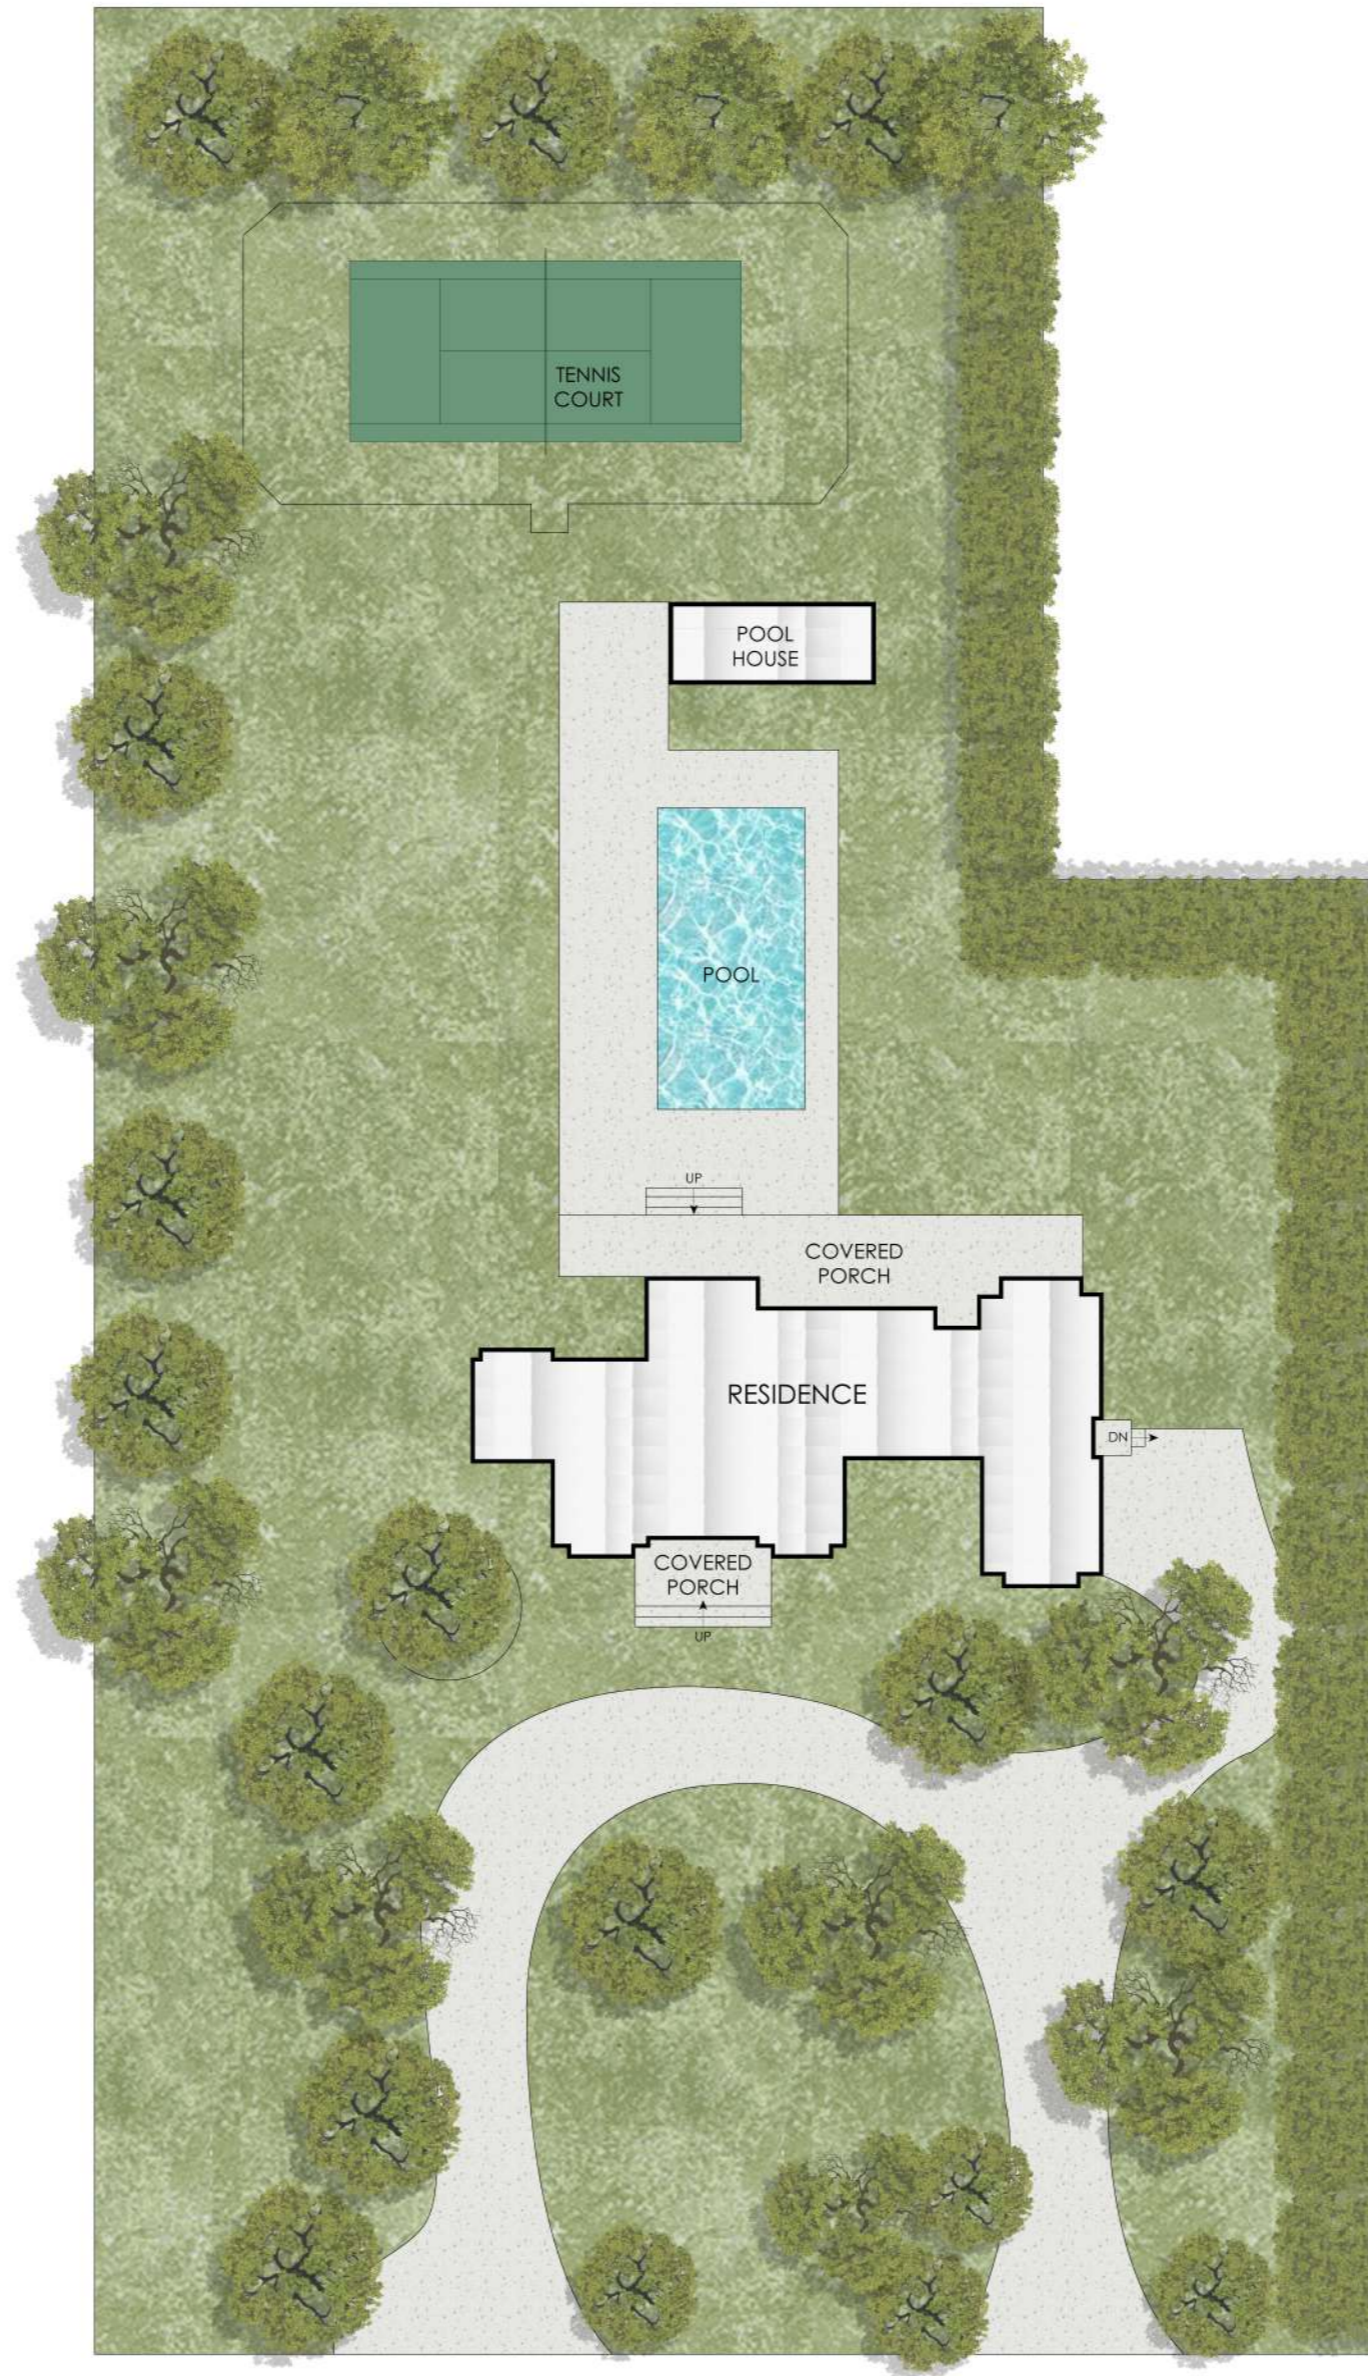

495 OX PASTURE ROAD
SOUTHAMPTON, NY

corcoran

1ST FLOOR - 4640 SF
GARAGE - 602 SF

495 OX PASTURE ROAD
SOUTHAMPTON, NY

corcoran

2ND FLOOR - 3886 SF

495 OX PASTURE ROAD
SOUTHAMPTON, NY

corcoran

LOWER LEVEL - 3945 SF

495 OX PASTURE ROAD
SOUTHAMPTON, NY

corcoran

SITEPLAN