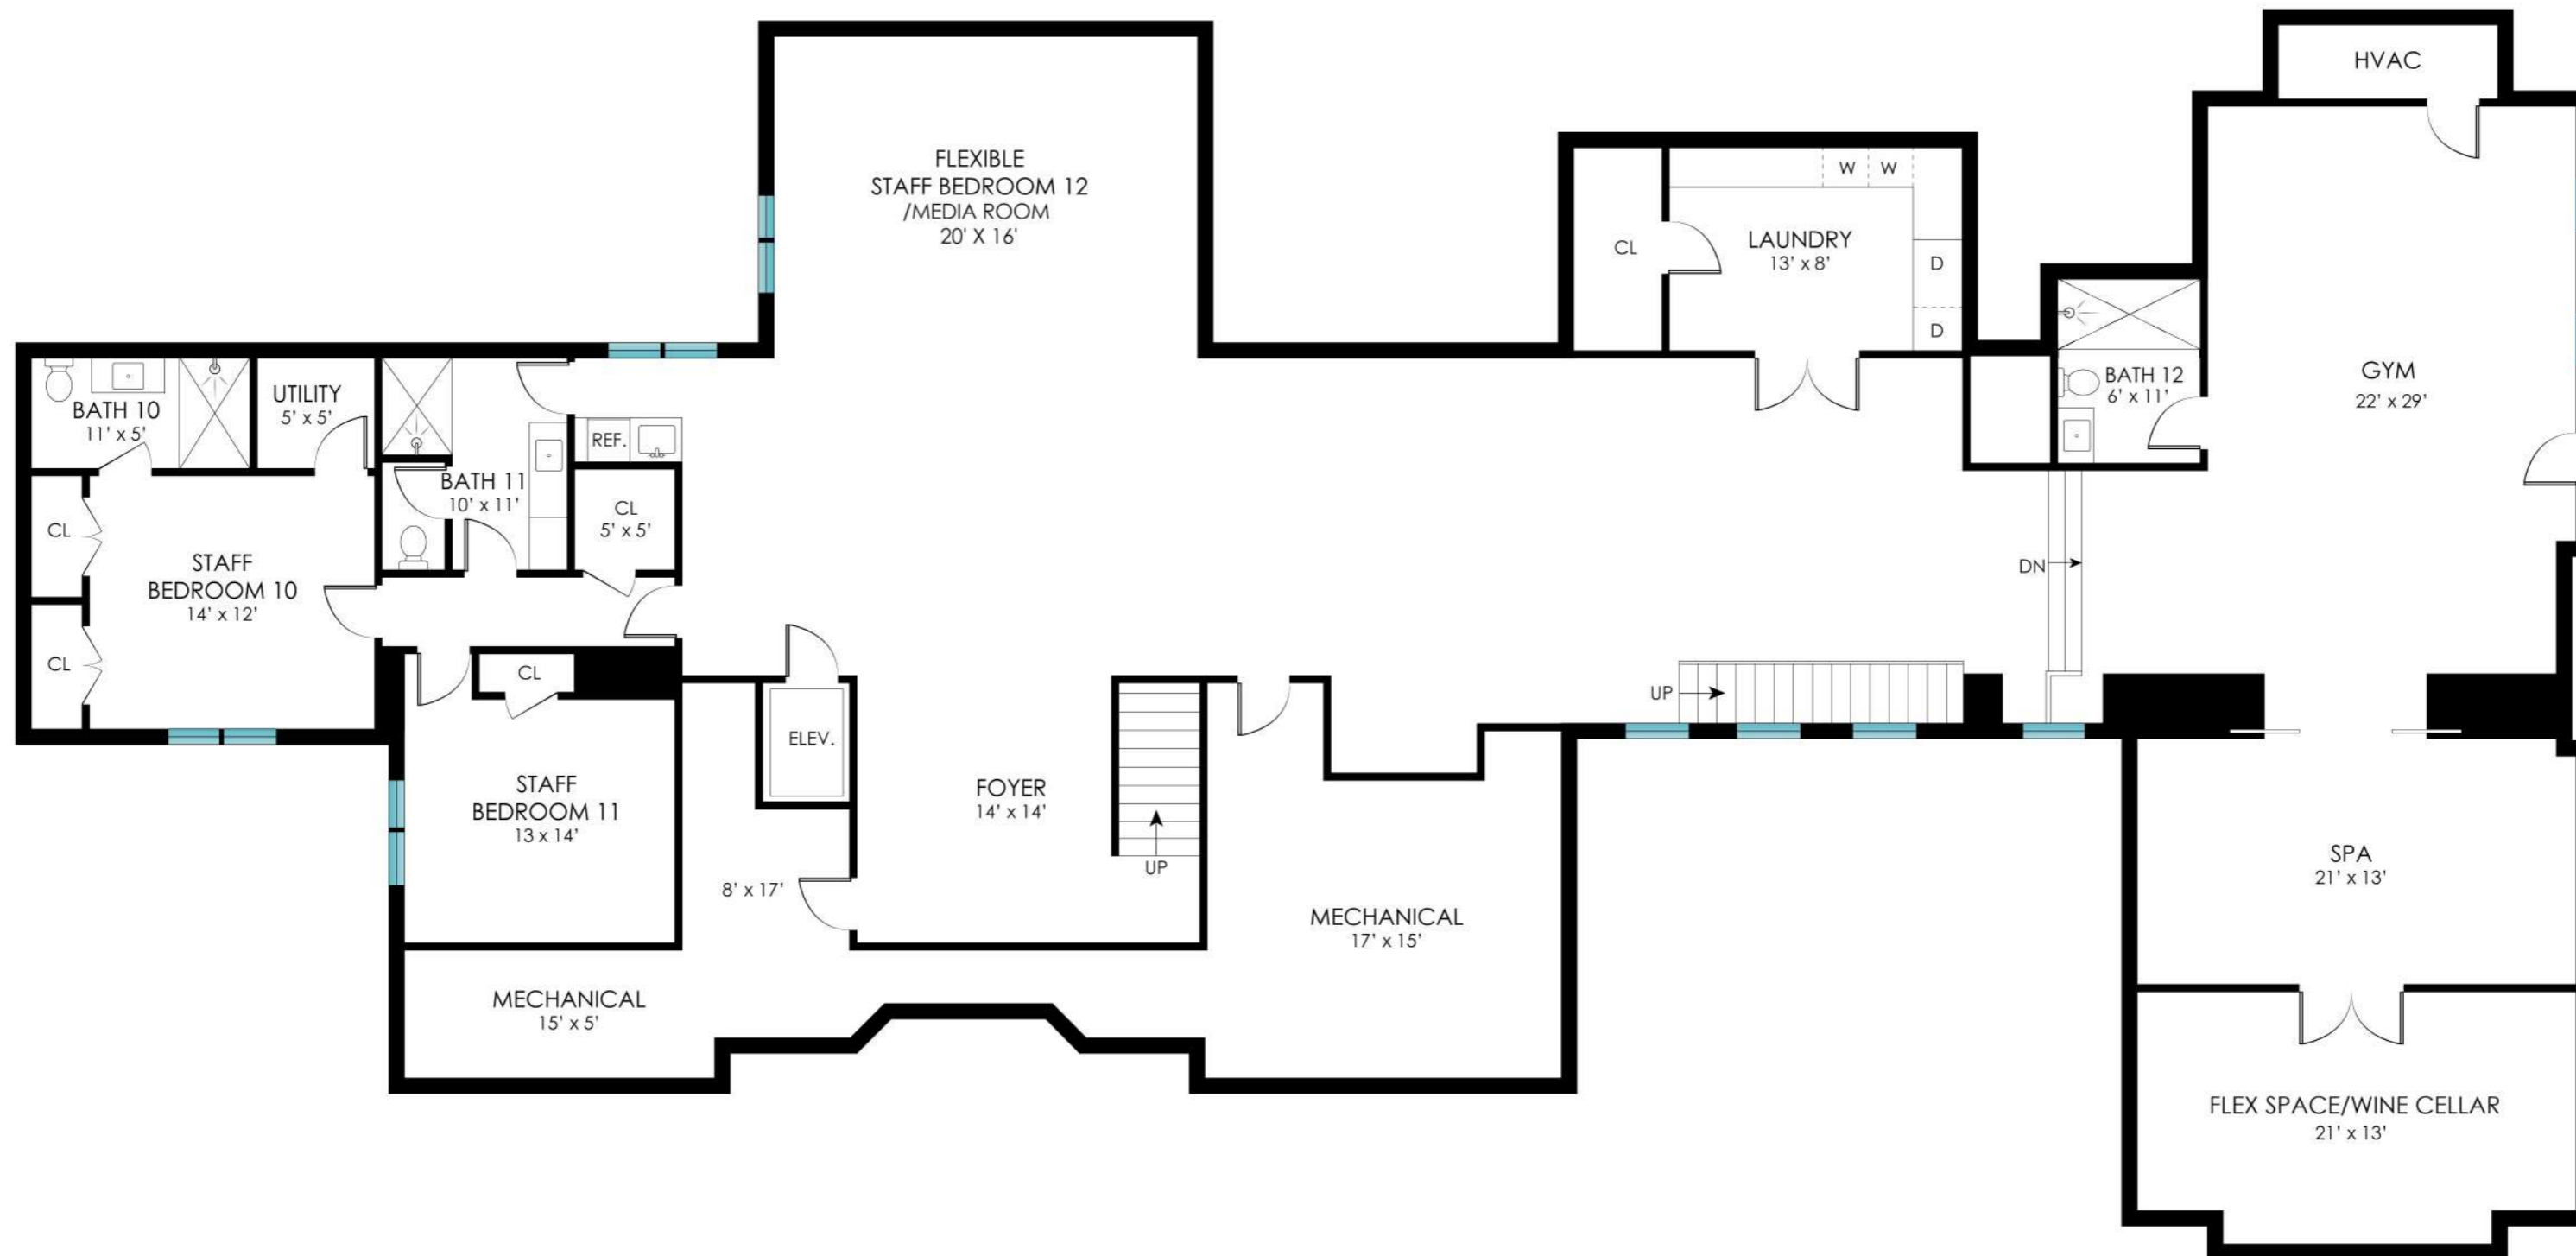

495 OX PASTURE ROAD
SOUTHAMPTON, NY

corcoran

1ST FLOOR - 4640 SF
GARAGE - 602 SF

495 OX PASTURE ROAD
SOUTHAMPTON, NY

corcoran

2ND FLOOR - 3886 SF

495 OX PASTURE ROAD
SOUTHAMPTON, NY

corcoran

LOWER LEVEL - 3945 SF

495 OX PASTURE ROAD
SOUTHAMPTON, NY

corcoran

SITEPLAN