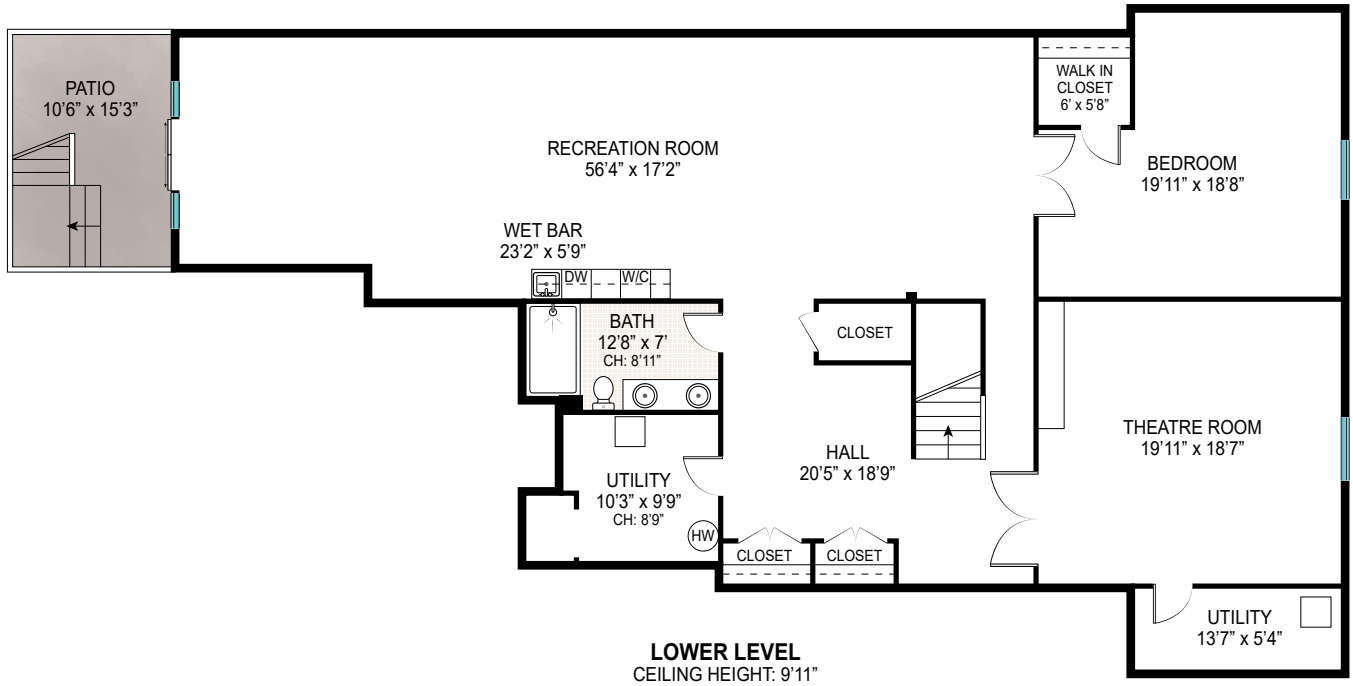

FIRST LEVEL: 2,701 SQ FT
 GARAGE: 777 SQ FT
 PATIO: 2,959 SQ FT
 POOL: 800 SQ FT

Scale in feet. Indicative only. Dimensions are approximate. All information contained herein is gathered from sources we believe to be reliable. However, we cannot guarantee its accuracy and interested persons should rely on their own enquiries.

SECOND LEVEL

SECOND LEVEL: 2,258 SQ FT

Scale in feet. Indicative only. Dimensions are approximate. All information contained herein is gathered from sources we believe to be reliable. However, we cannot guarantee its accuracy and interested persons should rely on their own enquiries.

LOWER LEVEL: 2,382 SQ FT

Scale in feet. Indicative only. Dimensions are approximate. All information contained herein is gathered from sources we believe to be reliable. However, we cannot guarantee its accuracy and interested persons should rely on their own enquiries.