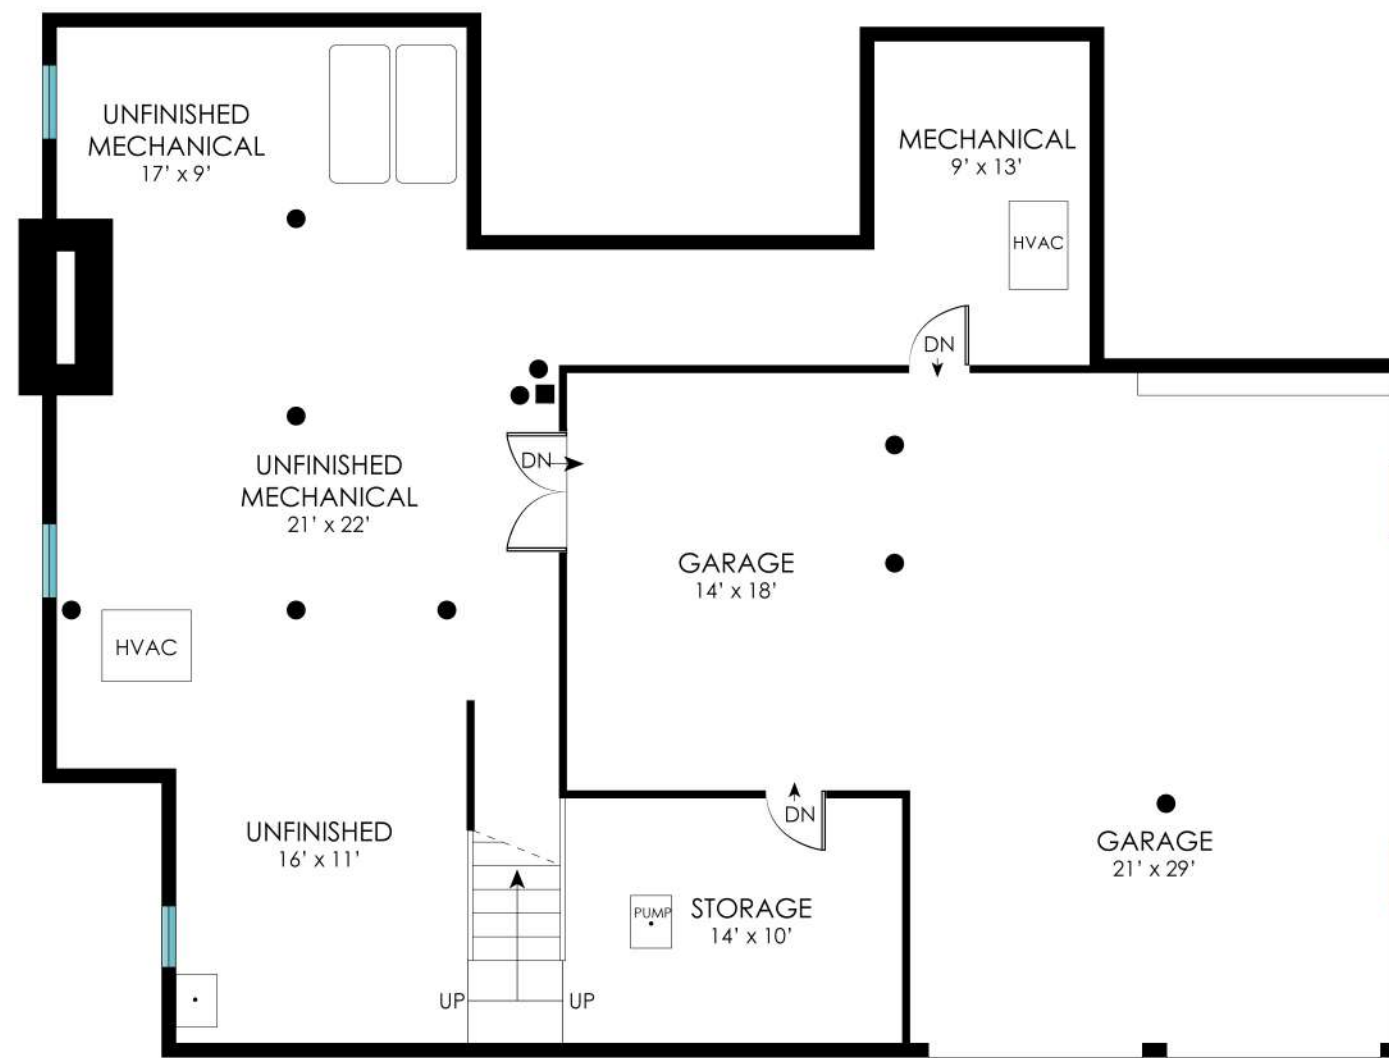

7225 NASSAU POINT ROAD
CUTCHOGUE, NY

1ST FLOOR - 2545 SF

7225 NASSAU POINT ROAD
CUTCHOGUE, NY

2ND FLOOR - 2040 SF

7225 NASSAU POINT ROAD
CUTCHOGUE, NY

LOWER LEVEL - 1130 SF
GARAGE - 861 SF

**7225 NASSAU POINT ROAD
CUTCHOGUE, NY**

SITE PLAN

**7225 NASSAU POINT ROAD
CUTCHOGUE, NY**

2ND FLOOR

LOWER LEVEL

1ST FLOOR

LOWER LEVEL - 1130 SF
 GARAGE - 861 SF
 1ST FLOOR - 2545 SF
 2ND FLOOR - 2040 SF