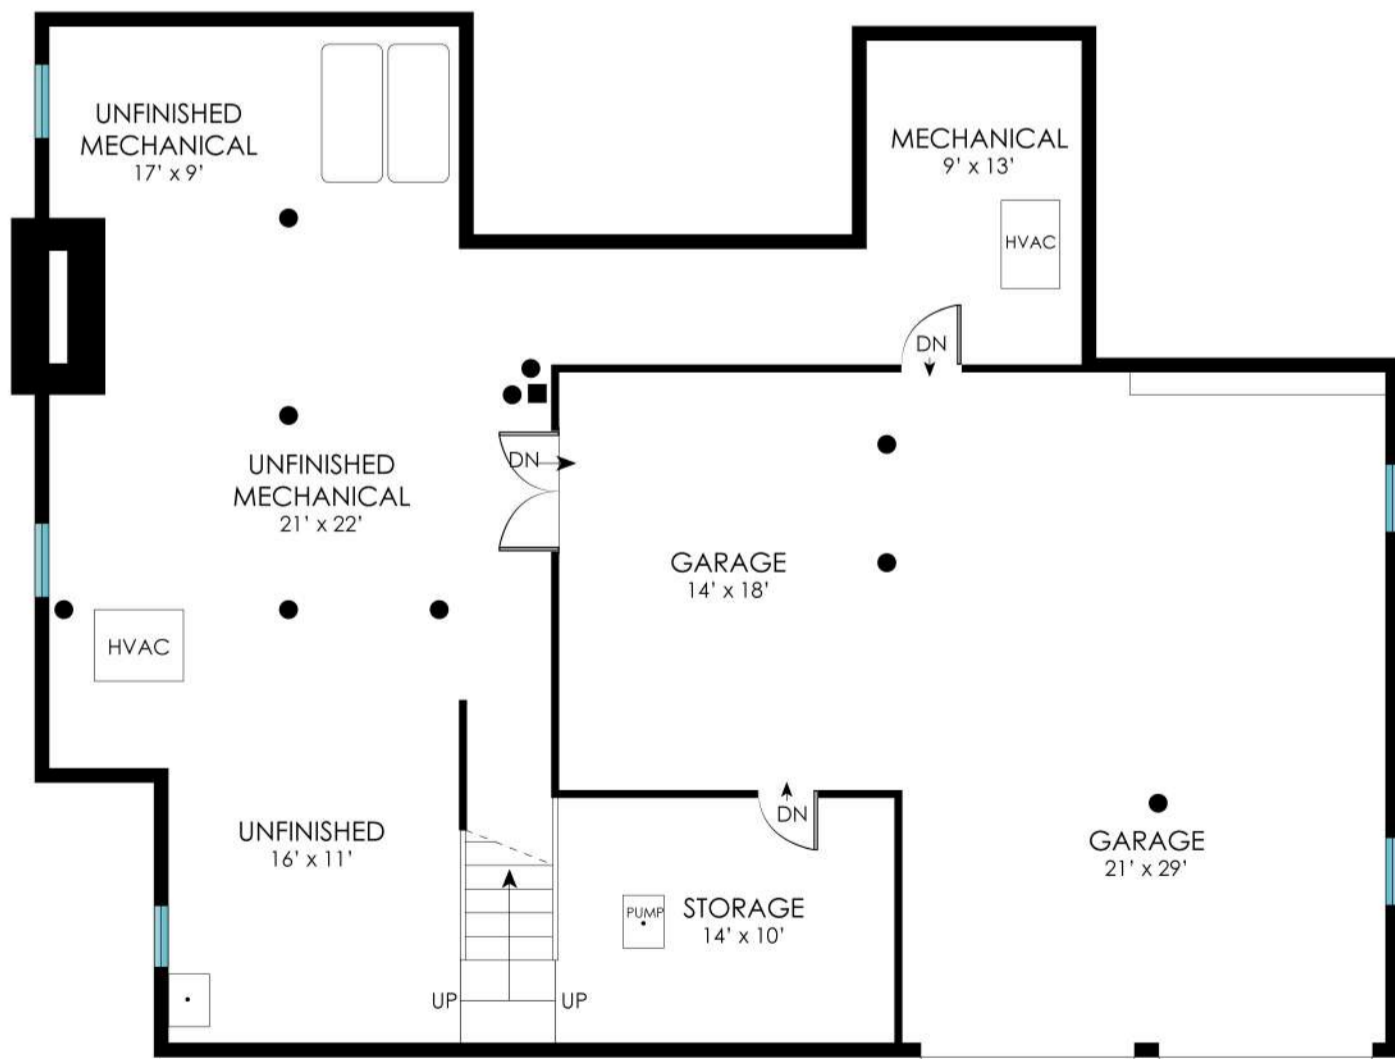

7225 NASSAU POINT ROAD
CUTCHOGUE, NY

1ST FLOOR - 2545 SF

7225 NASSAU POINT ROAD
CUTCHOGUE, NY

2ND FLOOR - 2040 SF

7225 NASSAU POINT ROAD
CUTCHOGUE, NY

LOWER LEVEL - 1130 SF
GARAGE - 861 SF

**7225 NASSAU POINT ROAD
CUTCHOGUE, NY**

SITE PLAN

**7225 NASSAU POINT ROAD
CUTCHOGUE, NY**

2ND FLOOR

LOWER LEVEL

1ST FLOOR

LOWER LEVEL - 1130 SF
 GARAGE - 861 SF
 1ST FLOOR - 2545 SF
 2ND FLOOR - 2040 SF