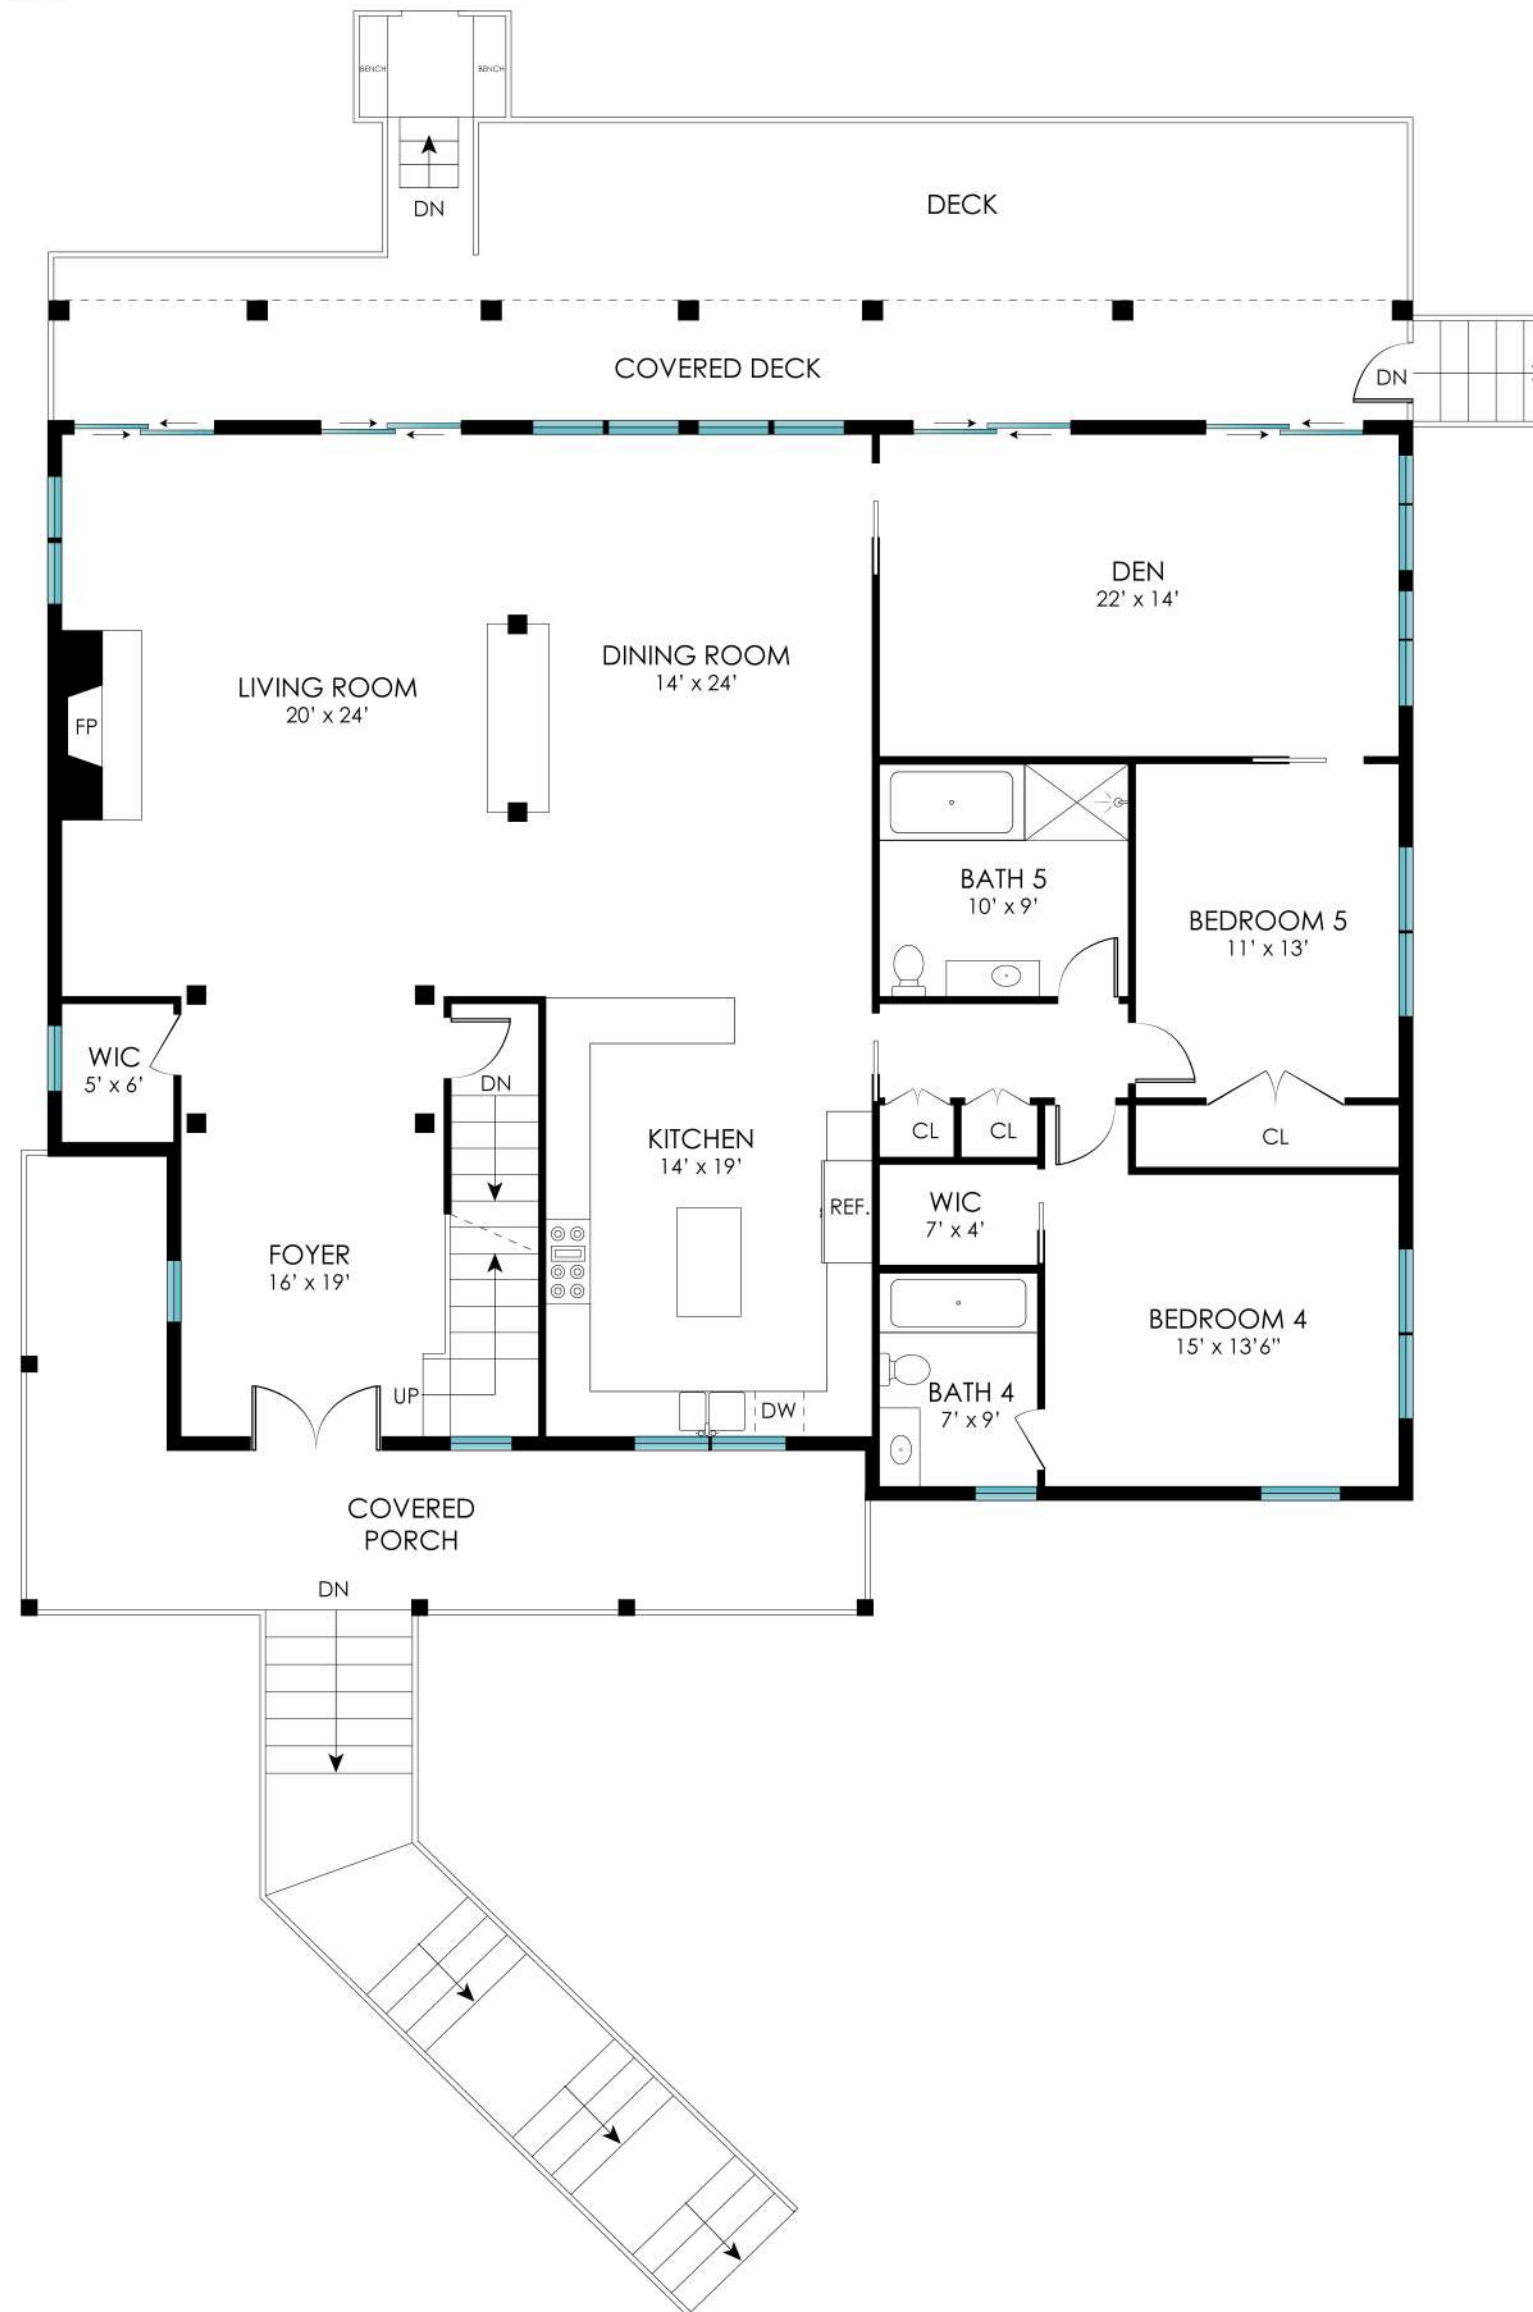

7225 NASSAU POINT ROAD
CUTCHOGUE, NY

1ST FLOOR - 2545 SF

7225 NASSAU POINT ROAD
CUTCHOGUE, NY

2ND FLOOR - 2040 SF

7225 NASSAU POINT ROAD
CUTCHOGUE, NY

LOWER LEVEL - 1130 SF
GARAGE - 861 SF

**7225 NASSAU POINT ROAD
CUTCHOGUE, NY**

SITE PLAN

**7225 NASSAU POINT ROAD
CUTCHOGUE, NY**

2ND FLOOR

LOWER LEVEL

1ST FLOOR

LOWER LEVEL - 1130 SF
 GARAGE - 861 SF
 1ST FLOOR - 2545 SF
 2ND FLOOR - 2040 SF