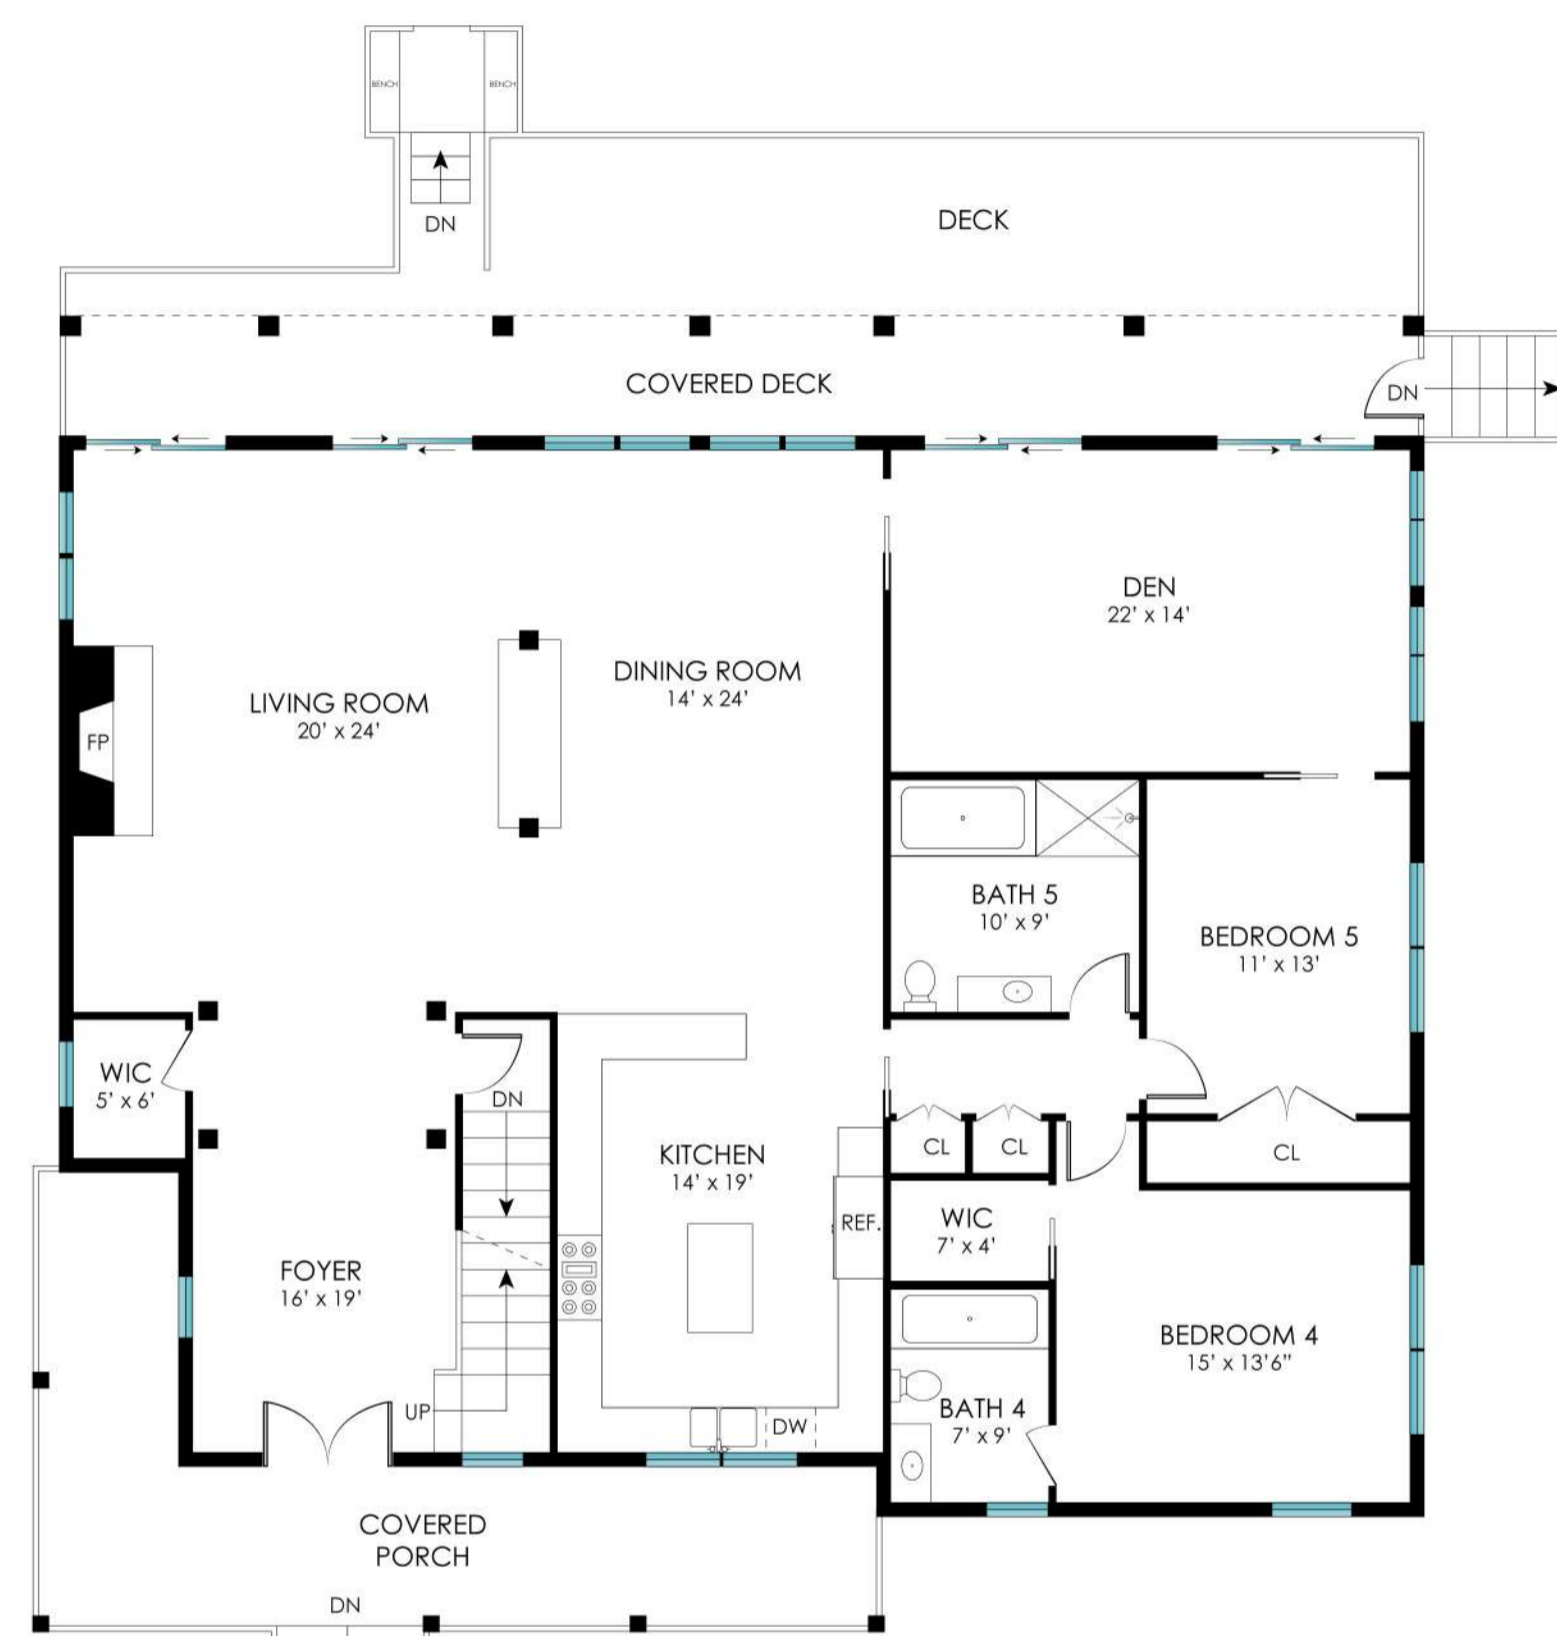

7225 NASSAU POINT ROAD
CUTCHOGUE, NY

1ST FLOOR - 2545 SF

7225 NASSAU POINT ROAD
CUTCHOGUE, NY

2ND FLOOR - 2040 SF

7225 NASSAU POINT ROAD
CUTCHOGUE, NY

LOWER LEVEL - 1130 SF
GARAGE - 861 SF

**7225 NASSAU POINT ROAD
CUTCHOGUE, NY**

SITE PLAN

**7225 NASSAU POINT ROAD
CUTCHOGUE, NY**

2ND FLOOR

LOWER LEVEL

1ST FLOOR

LOWER LEVEL - 1130 SF
 GARAGE - 861 SF
 1ST FLOOR - 2545 SF
 2ND FLOOR - 2040 SF