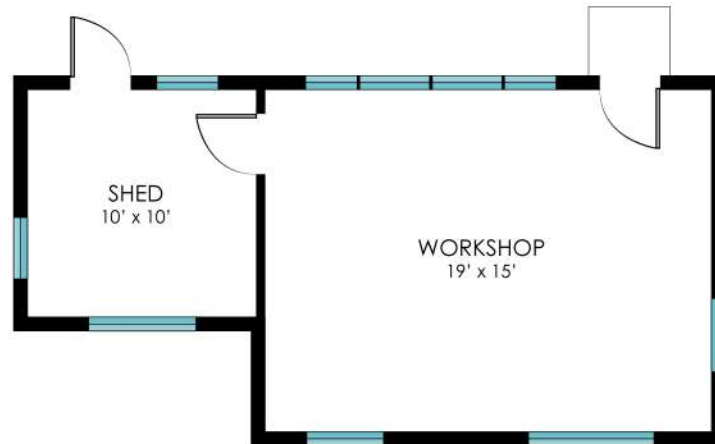

25 CARVER STREET  
SAG HARBOR, NY

*corcoran*

1ST FLOOR - 1060 SF

25 CARVER STREET  
SAG HARBOR, NY

*corcoran*

2ND FLOOR - 660 SF

25 CARVER STREET  
SAG HARBOR, NY

*corcoran*

LOWER LEVEL - 610 SF

25 CARVER STREET  
SAG HARBOR, NY

*corcoran*

WORKSHOP/SHED - 385 SF

25 CARVER STREET  
SAG HARBOR, NY

*corcoran*

SITE PLAN