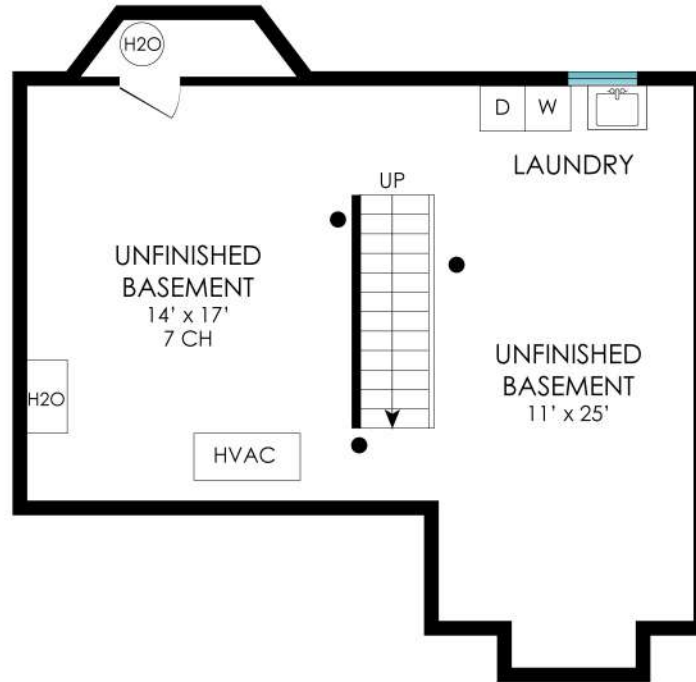

25 CARVER STREET  
SAG HARBOR, NY

*corcoran*

1ST FLOOR - 1060 SF

25 CARVER STREET  
SAG HARBOR, NY

*corcoran*

2ND FLOOR - 660 SF

25 CARVER STREET  
SAG HARBOR, NY

*corcoran*

LOWER LEVEL - 610 SF

25 CARVER STREET  
SAG HARBOR, NY

*corcoran*

WORKSHOP/SHED - 385 SF

25 CARVER STREET  
SAG HARBOR, NY

*corcoran*

SITE PLAN