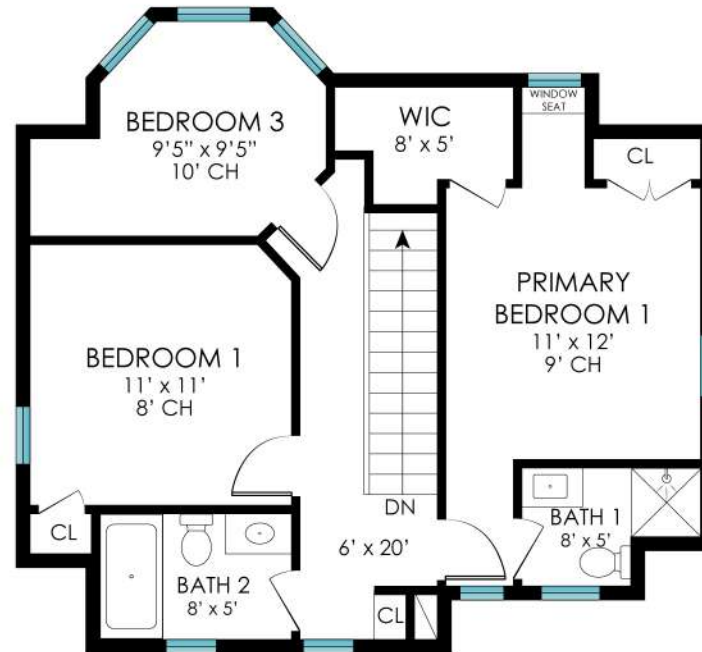

25 CARVER STREET  
SAG HARBOR, NY

*corcoran*

1ST FLOOR - 1060 SF

25 CARVER STREET  
SAG HARBOR, NY

*corcoran*

2ND FLOOR - 660 SF

25 CARVER STREET  
SAG HARBOR, NY

*corcoran*

LOWER LEVEL - 610 SF

25 CARVER STREET  
SAG HARBOR, NY

*corcoran*

WORKSHOP/SHED - 385 SF

25 CARVER STREET  
SAG HARBOR, NY

*corcoran*

SITE PLAN