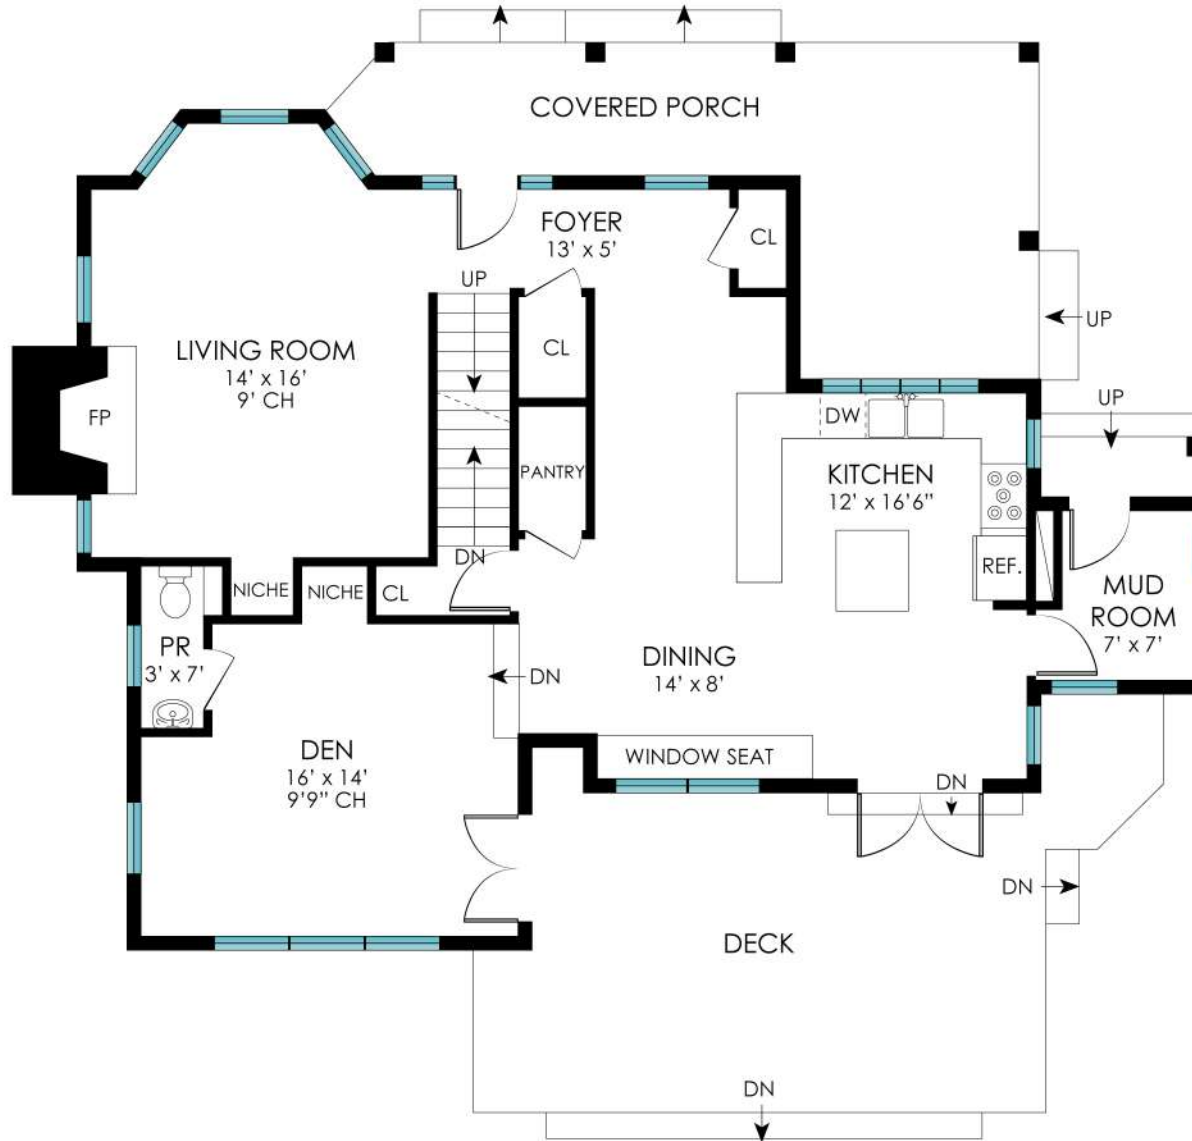

25 CARVER STREET  
SAG HARBOR, NY

*corcoran*

1ST FLOOR - 1060 SF

25 CARVER STREET  
SAG HARBOR, NY

*corcoran*

2ND FLOOR - 660 SF

25 CARVER STREET  
SAG HARBOR, NY

*corcoran*

LOWER LEVEL - 610 SF

25 CARVER STREET  
SAG HARBOR, NY

*corcoran*

WORKSHOP/SHED - 385 SF

25 CARVER STREET  
SAG HARBOR, NY

*corcoran*

SITE PLAN