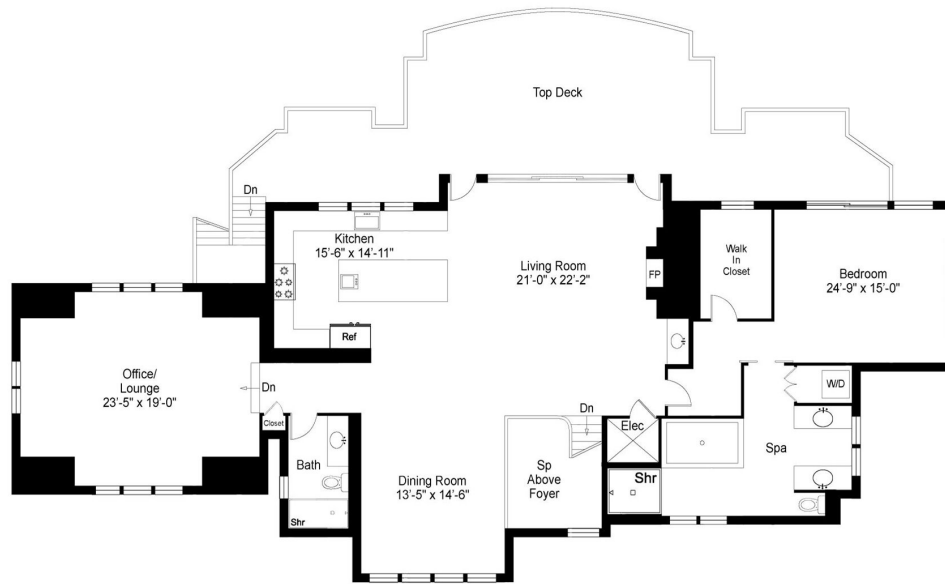

corcoran

SECOND FLOOR

BASEMENT/LOWER LEVEL

FIRST FLOOR

First Floor	2656 Sq.Ft.
Second Floor	2381 Sq.Ft.
Basement	1845 Sq.Ft.
Total	6882 Sq.Ft.

Floor plan, furniture, and fixture measurements and dimensions are approximate and are for illustrative purposes only. The representative gives no guarantee, warranty or representation as to the accuracy and completeness of the floor plan.

8 South Ferncroft, Montauk 11954