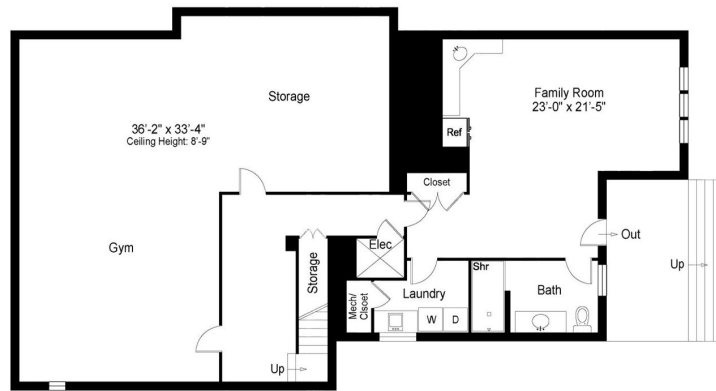

corcoran

SECOND FLOOR

BASEMENT/LOWER LEVEL

FIRST FLOOR

First Floor	2656 Sq.Ft.
Second Floor	2381 Sq.Ft.
Basement	1845 Sq.Ft.
Total	6882 Sq.Ft.

Floor plan, furniture, and fixture measurements and dimensions are approximate and are for illustrative purposes only. The representative gives no guarantee, warranty or representation as to the accuracy and completeness of the floor plan.