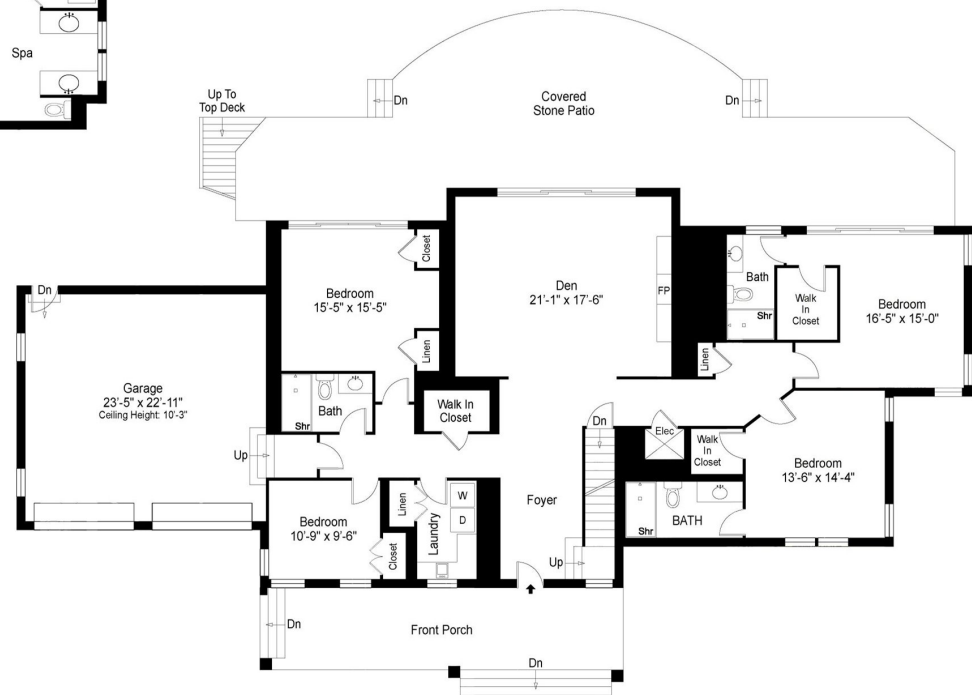

corcoran

SECOND FLOOR

BASEMENT/LOWER LEVEL

FIRST FLOOR

First Floor	2656 Sq.Ft.
Second Floor	2381 Sq.Ft.
Basement	1845 Sq.Ft.
Total	6882 Sq.Ft.

Floor plan, furniture, and fixture measurements and dimensions are approximate and are for illustrative purposes only. The representative gives no guarantee, warranty or representation as to the accuracy and completeness of the floor plan.

8 South Ferncroft, Montauk 11954