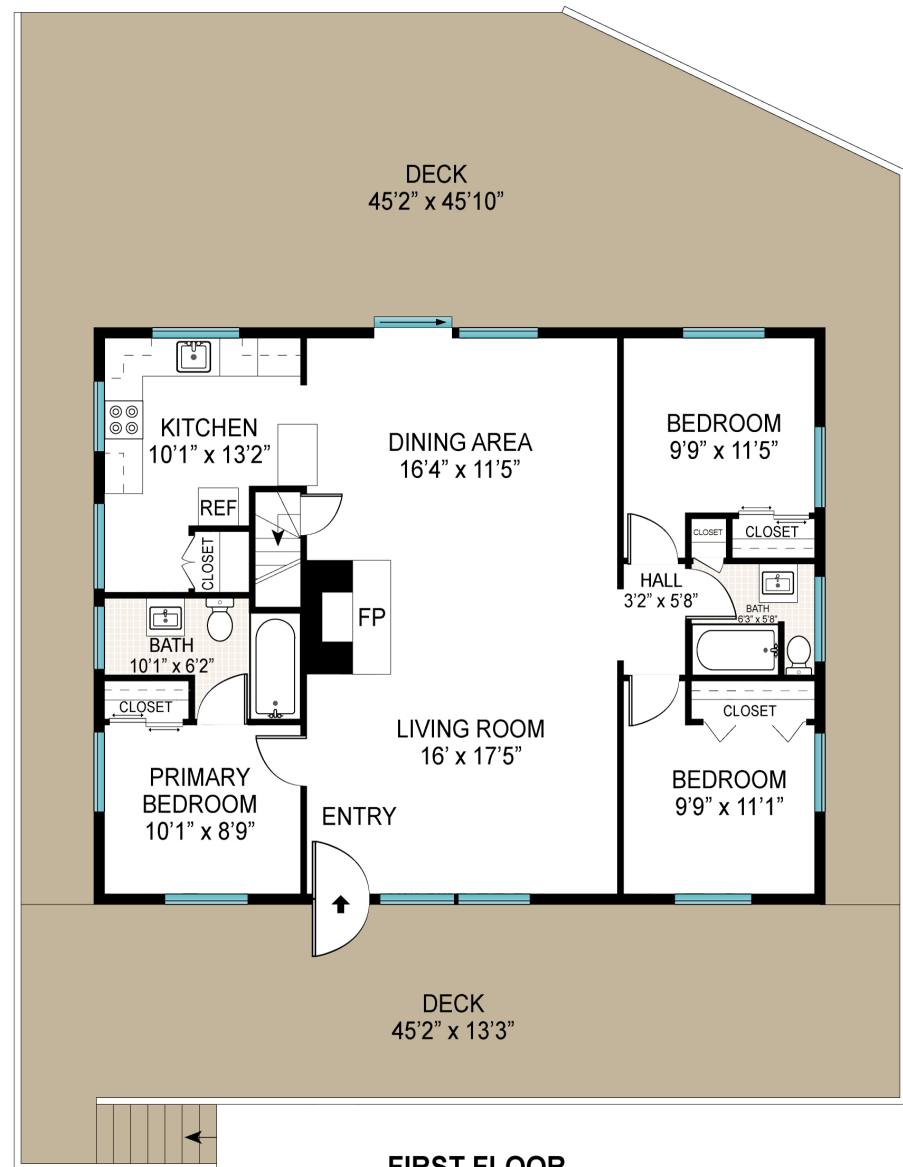

**BASEMENT**

**FIRST FLOOR**

BASEMENT: 1,050 SQ. FT  
 FIRST FLOOR: 1,050 SQ. FT  
 DECK: 1,367 SQ. FT  
 TOTAL: 3,467 SQ. FT

Scale in feet. Indicative only. Dimensions are approximate. All information contained herein is gathered from sources we believe to be reliable. However, we cannot guarantee its accuracy and interested persons should rely on their own enquiries.