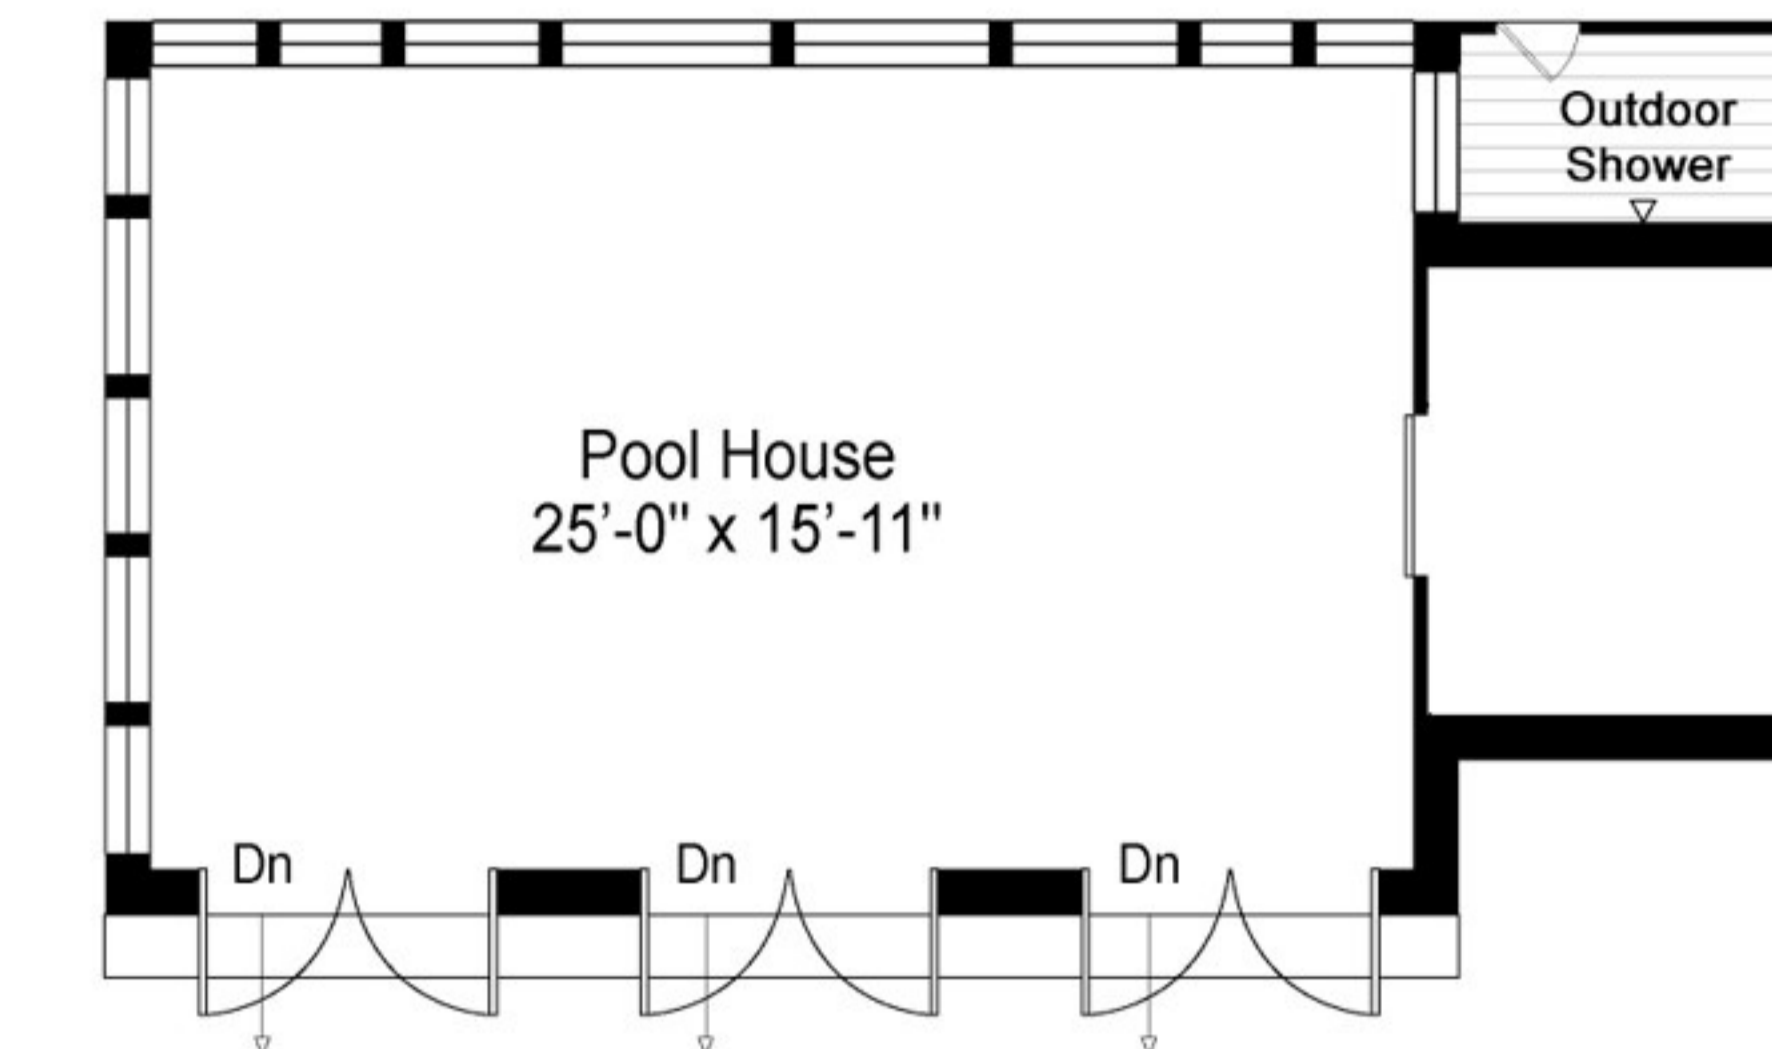

Upper Floor

Basement

Main Floor

Main Floor	1,799 Sq.Ft. Net
Upper Floor	1,751 Sq.Ft. Net
Basement	1,596 Sq.Ft. Net
Total	5,146 Sq.Ft. Net
Pool House	461 Sq.Ft. Net
Total with Pool House	5,607 Sq.Ft. Net

Floor plan, furniture, and fixture measurements and dimensions are approximate and are for illustrative purposes only. The representative gives no guarantee, warranty or representation as to the accuracy and completeness of the floor plan.