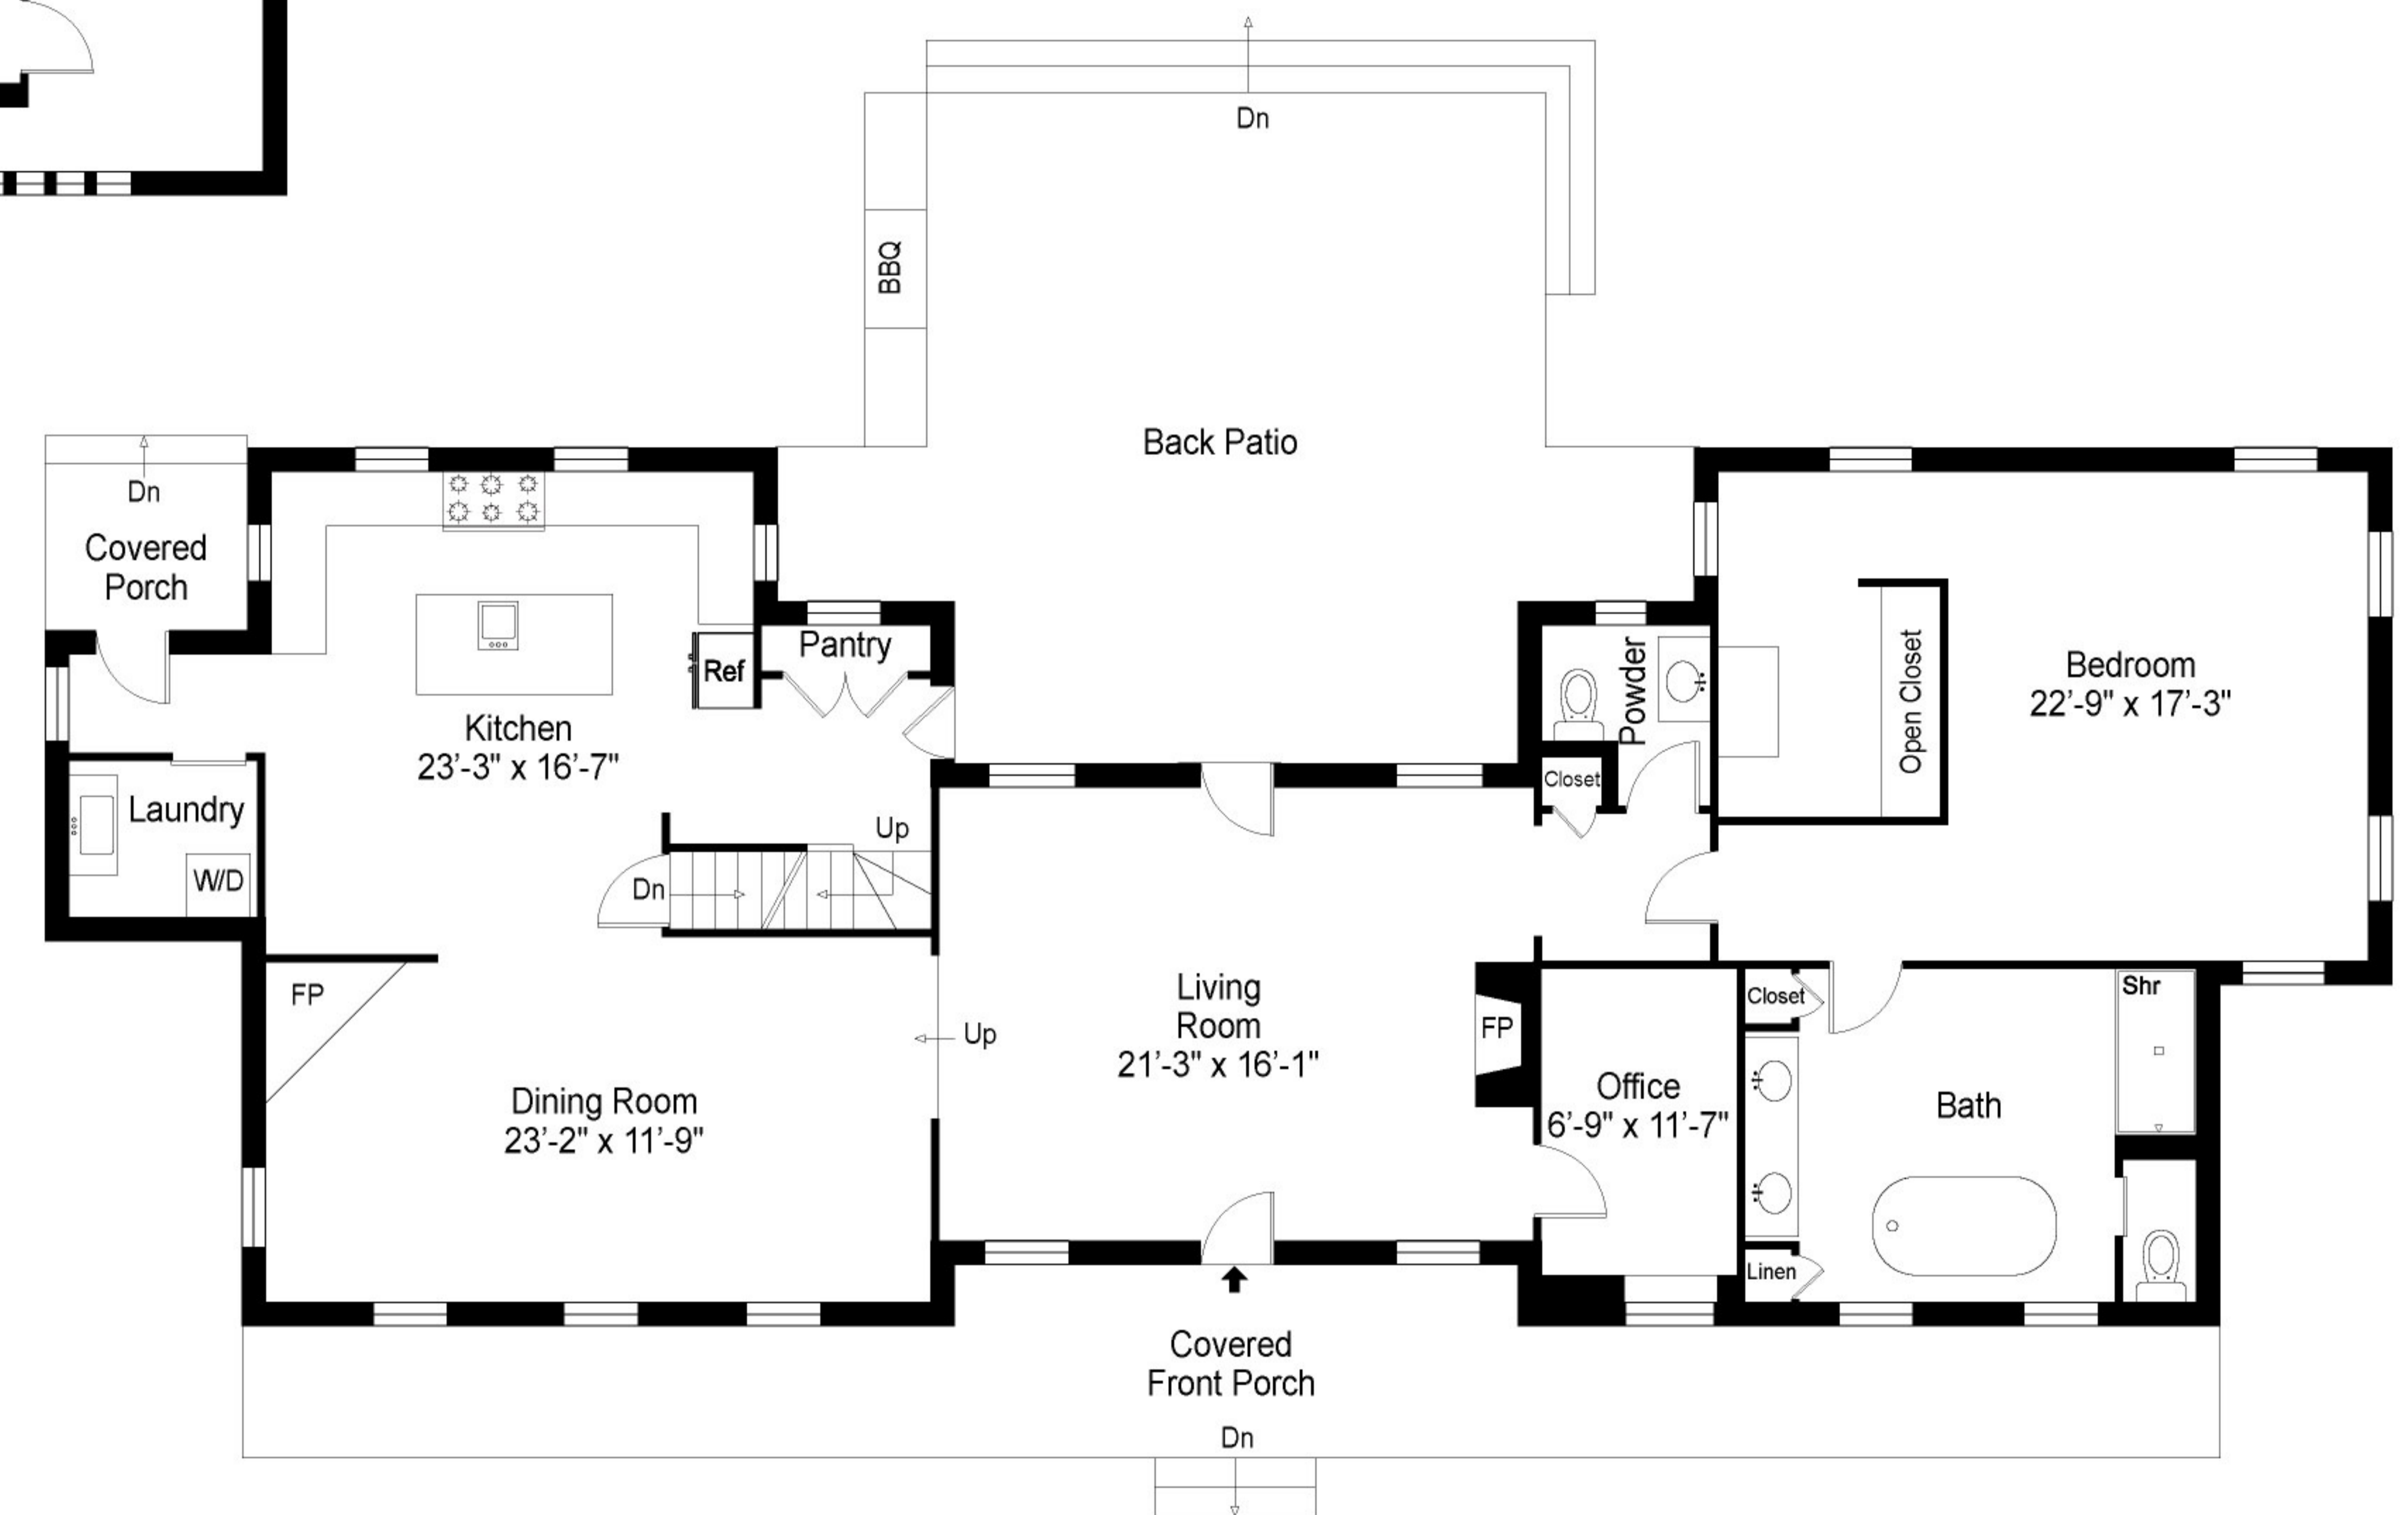

Upper Floor

Basement

Main Floor

Main Floor	1,799 Sq.Ft. Net
Upper Floor	1,751 Sq.Ft. Net
Basement	1,596 Sq.Ft. Net
Total	5,146 Sq.Ft. Net
Pool House	461 Sq.Ft. Net
Total with Pool House	5,607 Sq.Ft. Net

Floor plan, furniture, and fixture measurements and dimensions are approximate and are for illustrative purposes only. The representative gives no guarantee, warranty or representation as to the accuracy and completeness of the floor plan.