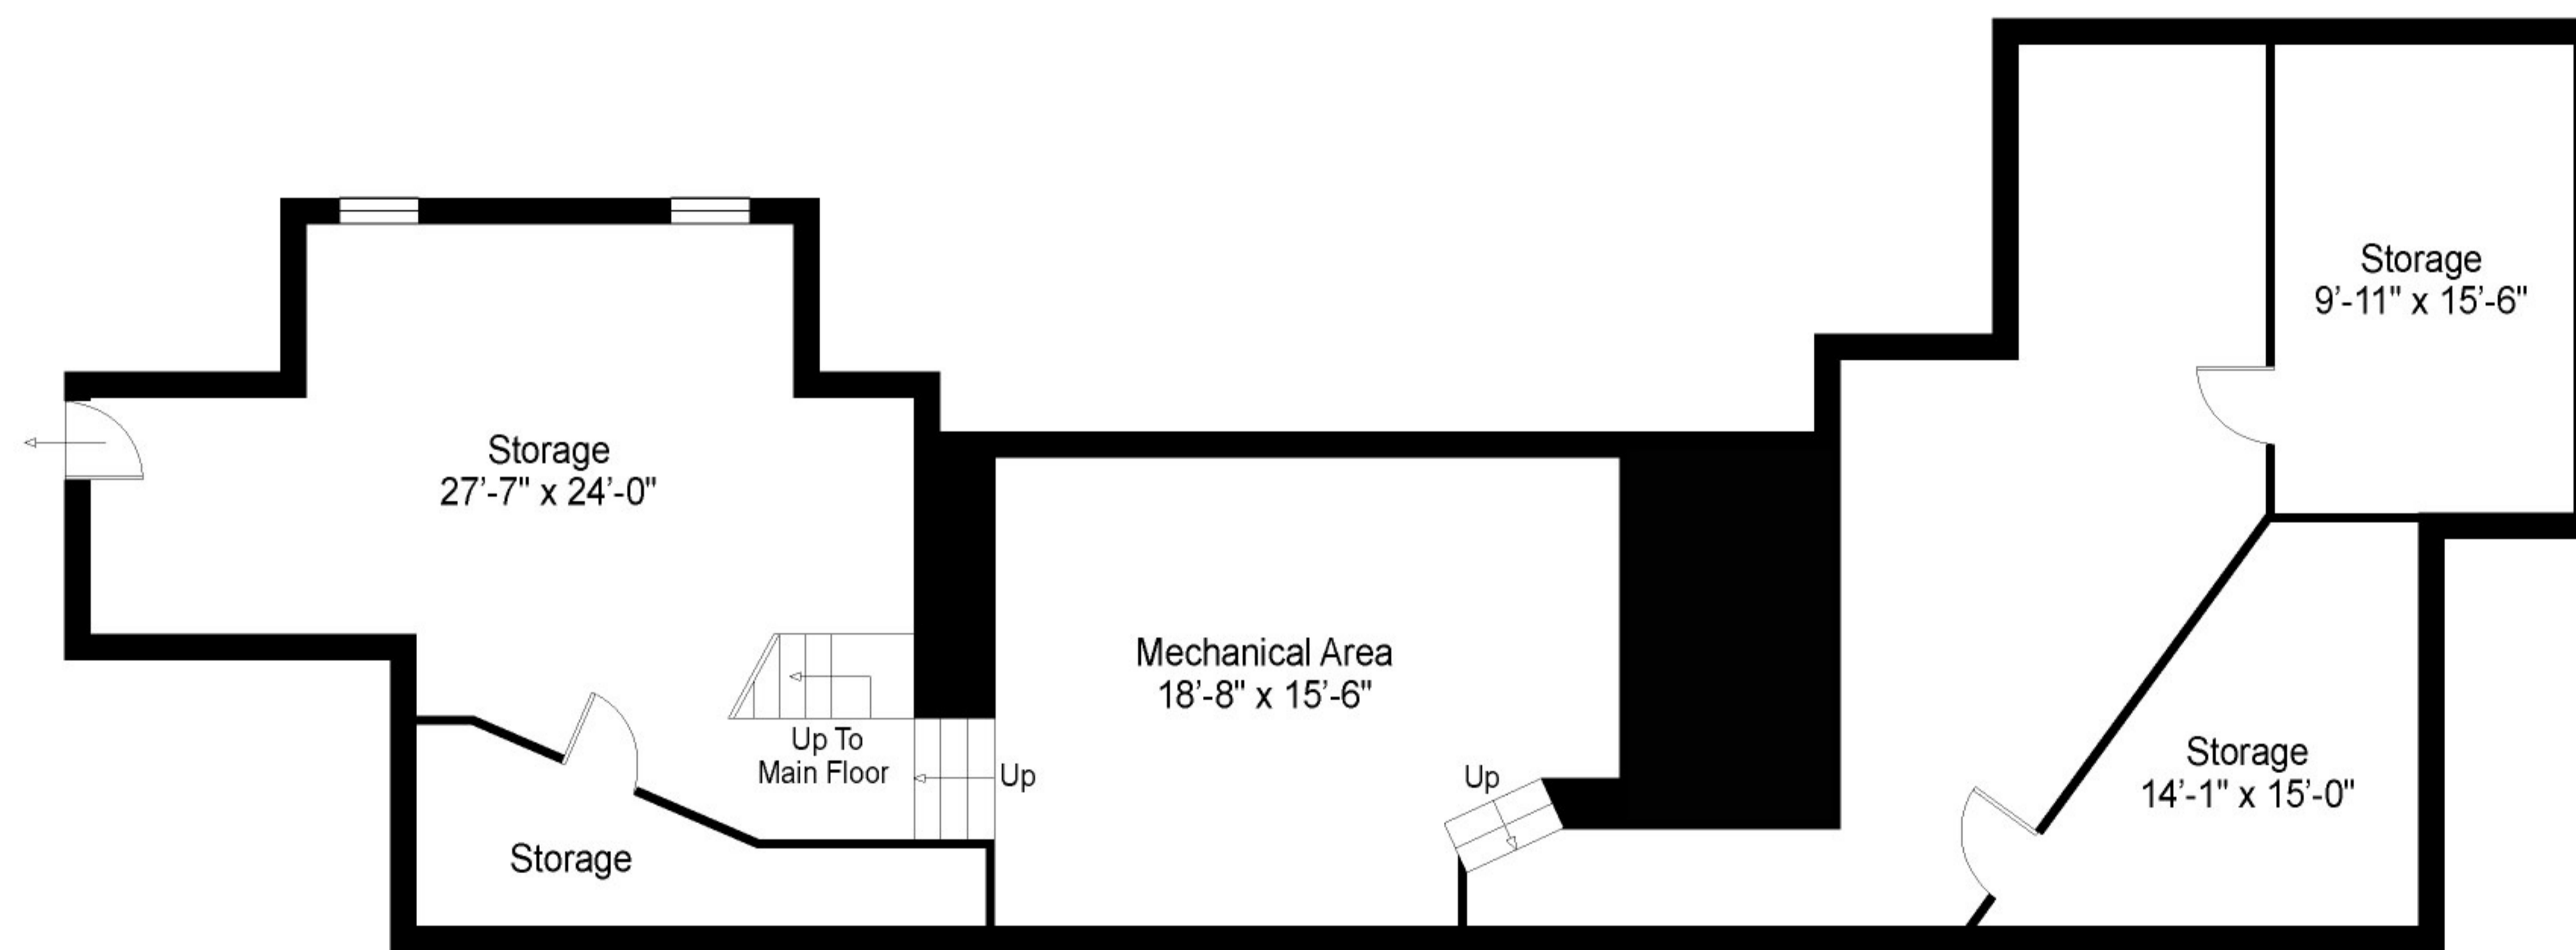

Upper Floor

Basement

Main Floor

Main Floor	1,799 Sq.Ft. Net
Upper Floor	1,751 Sq.Ft. Net
Basement	1,596 Sq.Ft. Net
Total	5,146 Sq.Ft. Net
Pool House	461 Sq.Ft. Net
Total with Pool House	5,607 Sq.Ft. Net

Floor plan, furniture, and fixture measurements and dimensions are approximate and are for illustrative purposes only. The representative gives no guarantee, warranty or representation as to the accuracy and completeness of the floor plan.