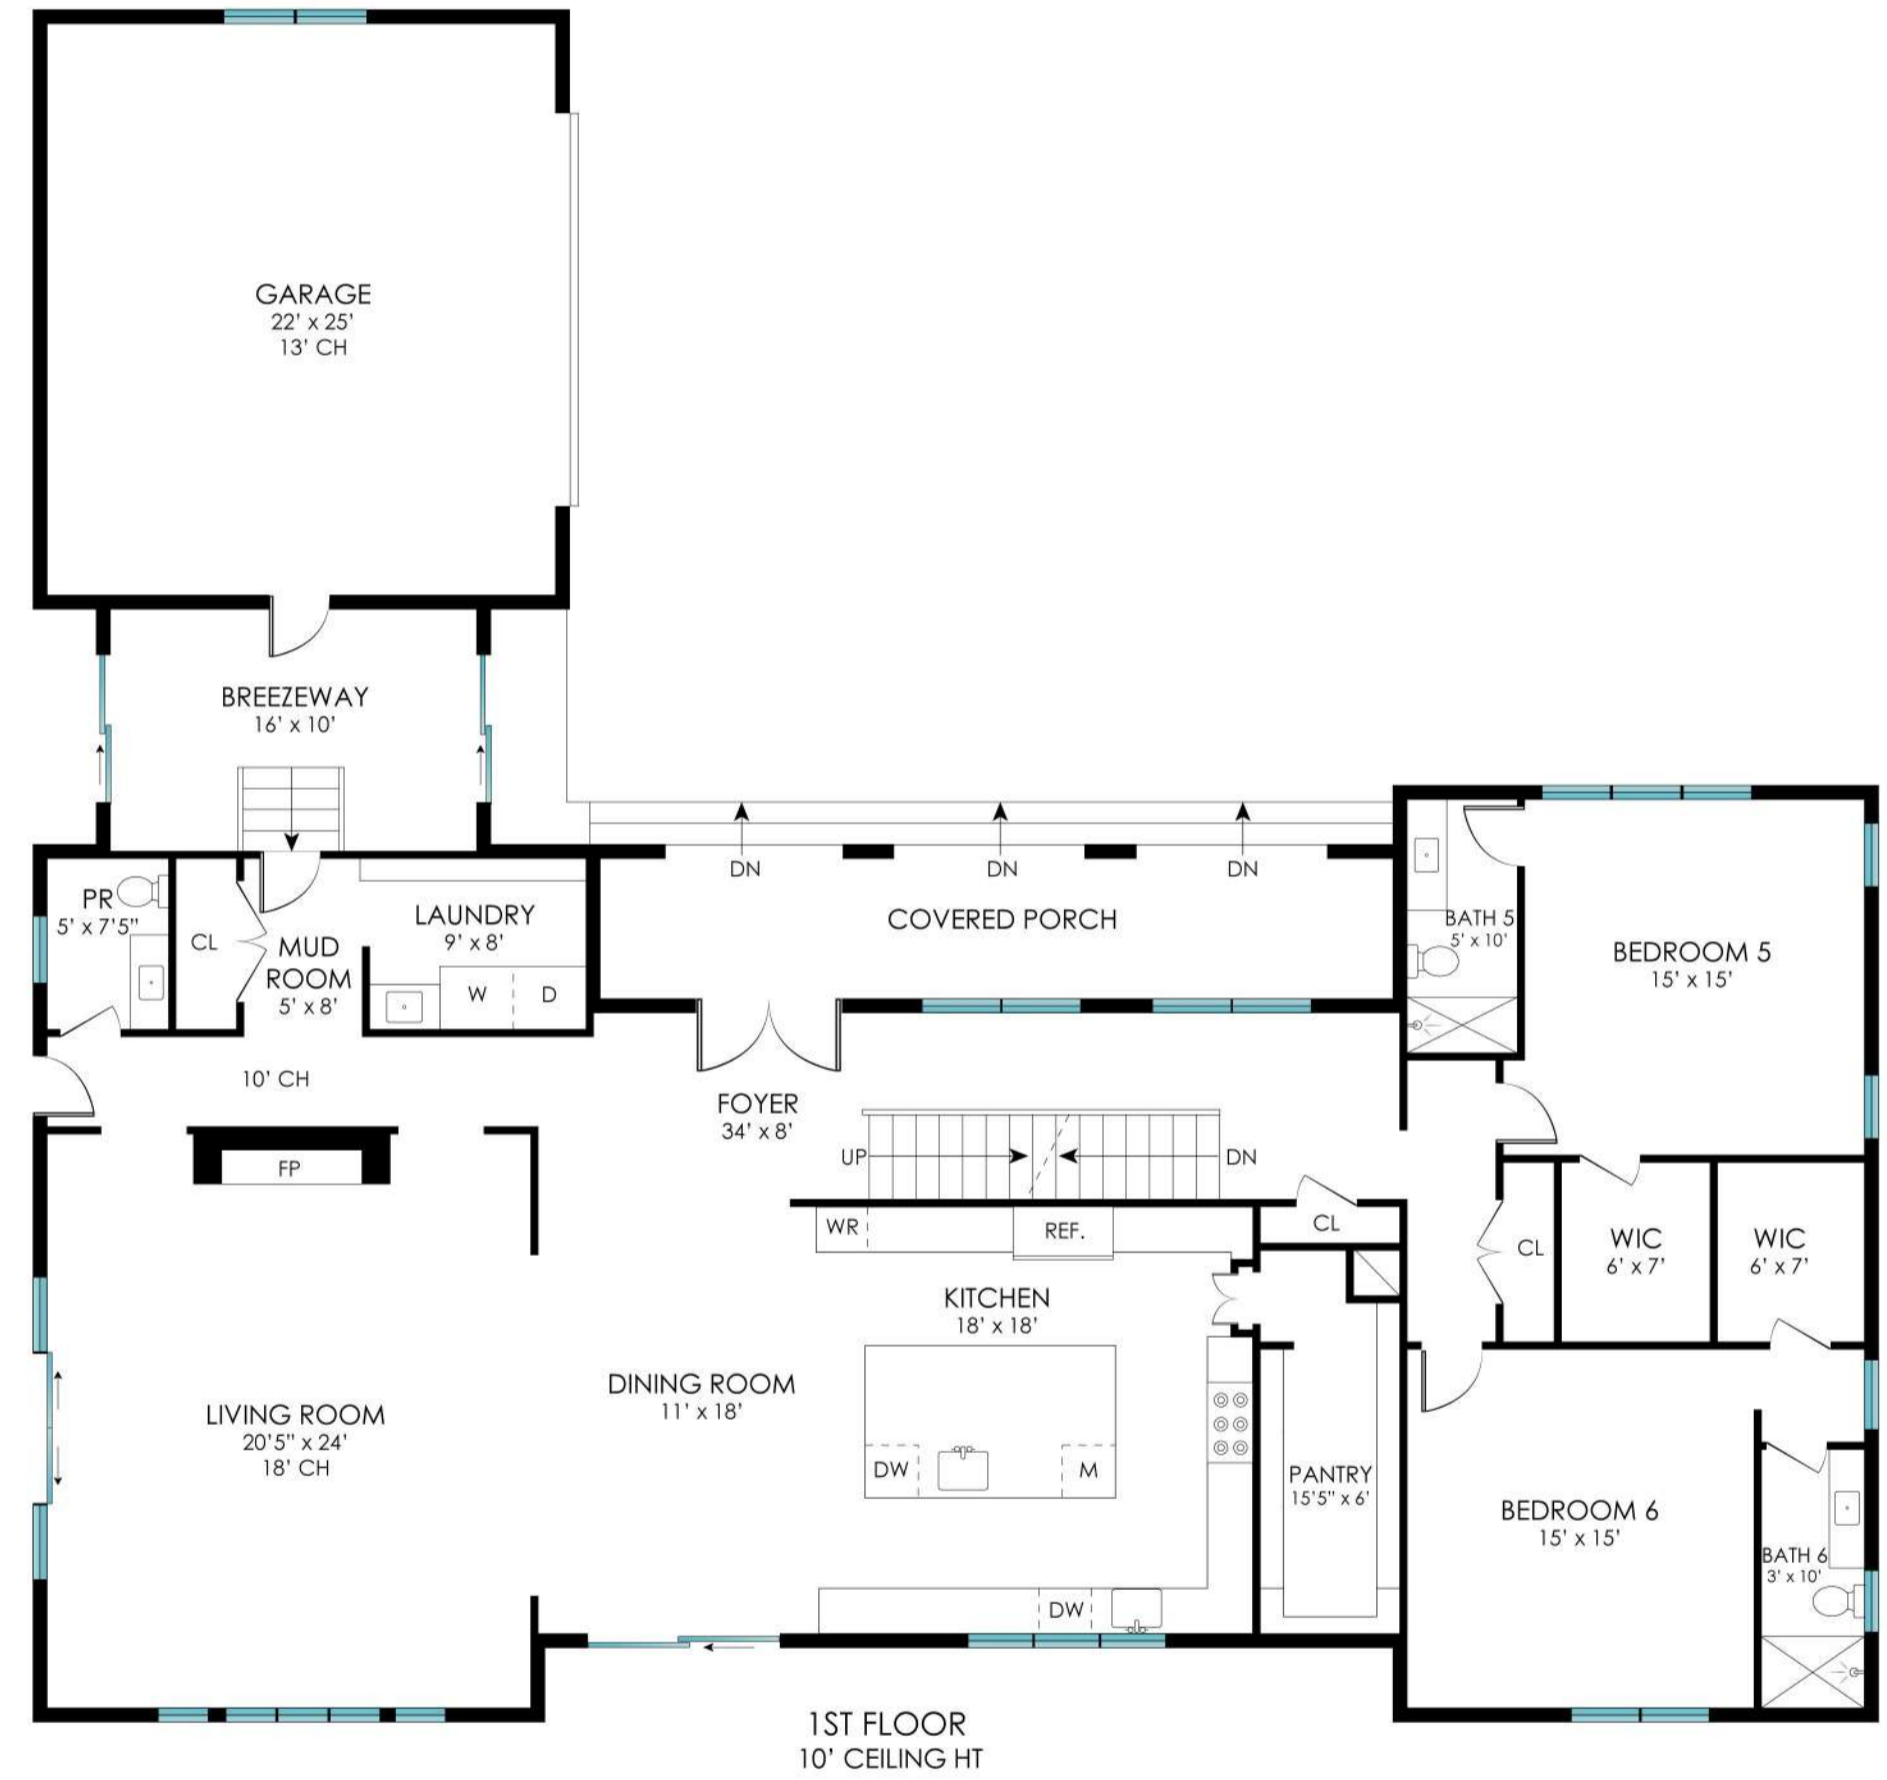

**1355 LITTLE PECONIC BAY ROAD
CUTCHOGUE, NY**

**1ST FLOOR - 2575 SF
GARAGE - 550 SF
BREEZEWAY - 160 SF**

1355 LITTLE PECONIC BAY ROAD
CUTCHOGUE, NY

2ND FLOOR - 2025 SF

1355 LITTLE PECONIC BAY ROAD
CUTCHOGUE, NY

LOWER LEVEL - 2575 SF

**1355 LITTLE PECONIC BAY ROAD
CUTCHOGUE, NY**

LOWER LEVEL - 2575 SF
 1ST FLOOR - 2575 SF
 GARAGE - 550 SF
 BREEZEWAY - 160 SF
 2ND FLOOR - 2025 SF