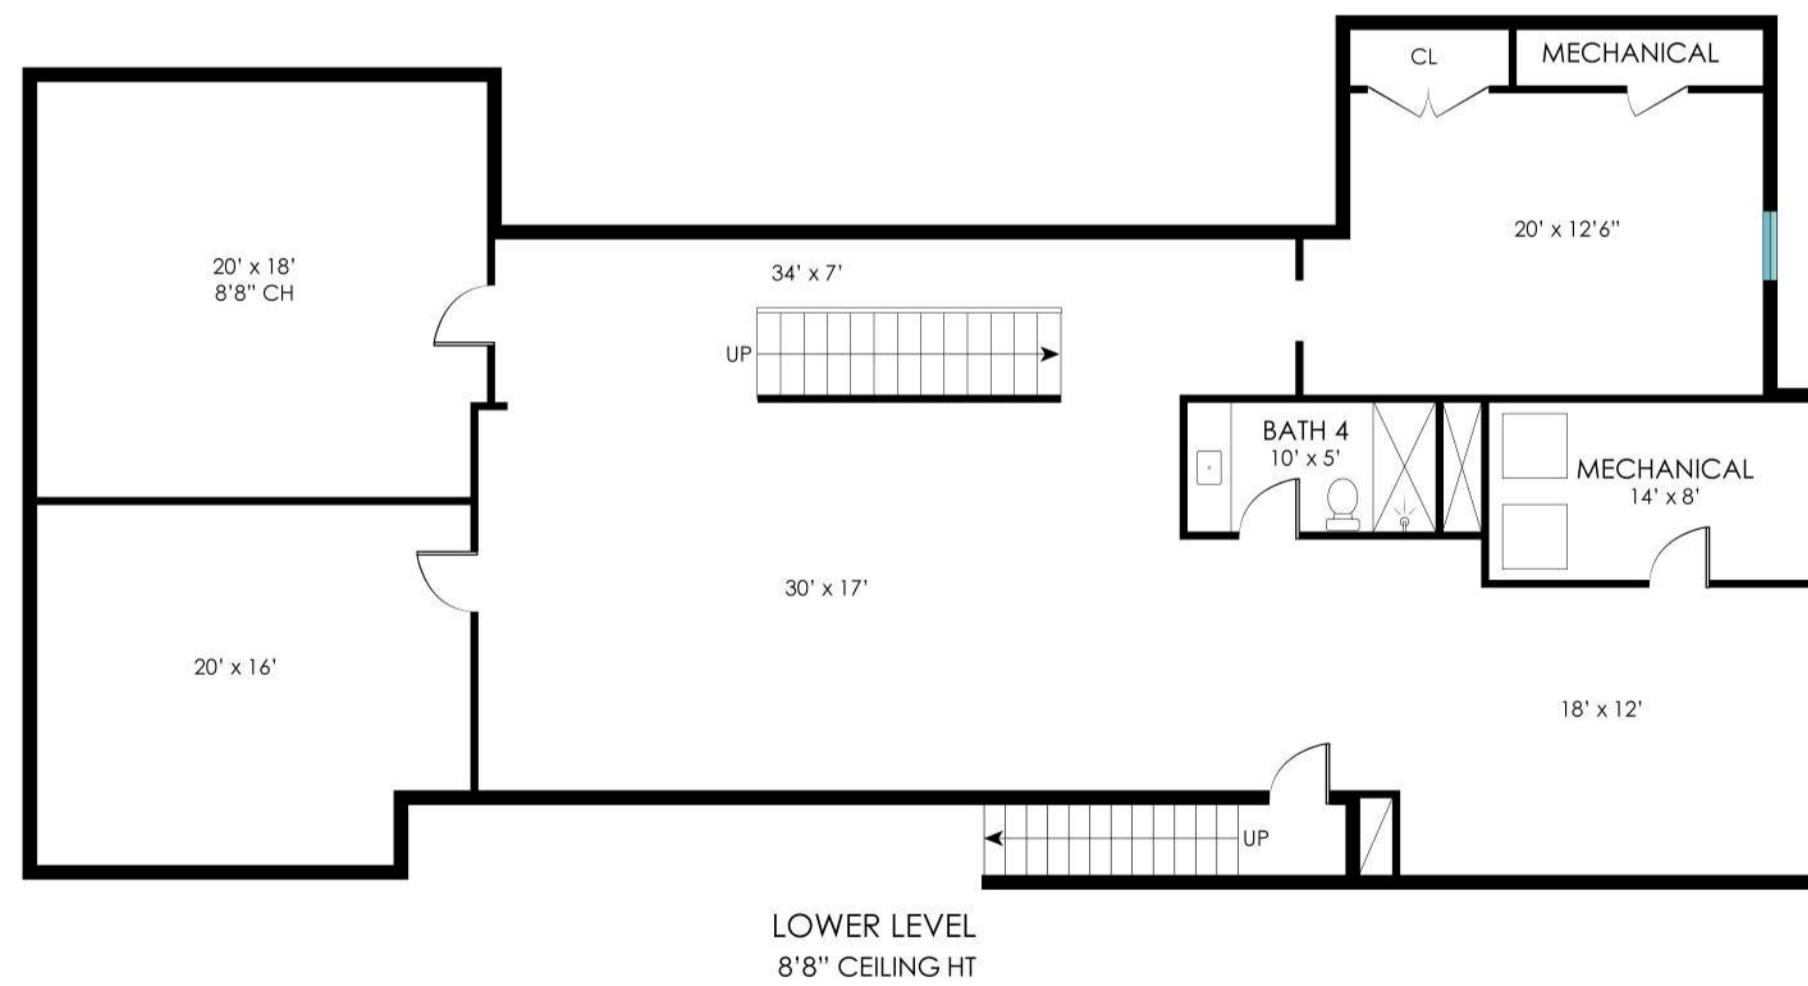

**1355 LITTLE PECONIC BAY ROAD
CUTCHOGUE, NY**

**1ST FLOOR - 2575 SF
GARAGE - 550 SF
BREEZEWAY - 160 SF**

1355 LITTLE PECONIC BAY ROAD
CUTCHOGUE, NY

2ND FLOOR - 2025 SF

1355 LITTLE PECONIC BAY ROAD
CUTCHOGUE, NY

LOWER LEVEL - 2575 SF

**1355 LITTLE PECONIC BAY ROAD
CUTCHOGUE, NY**

LOWER LEVEL - 2575 SF
 1ST FLOOR - 2575 SF
 GARAGE - 550 SF
 BREEZEWAY - 160 SF
 2ND FLOOR - 2025 SF