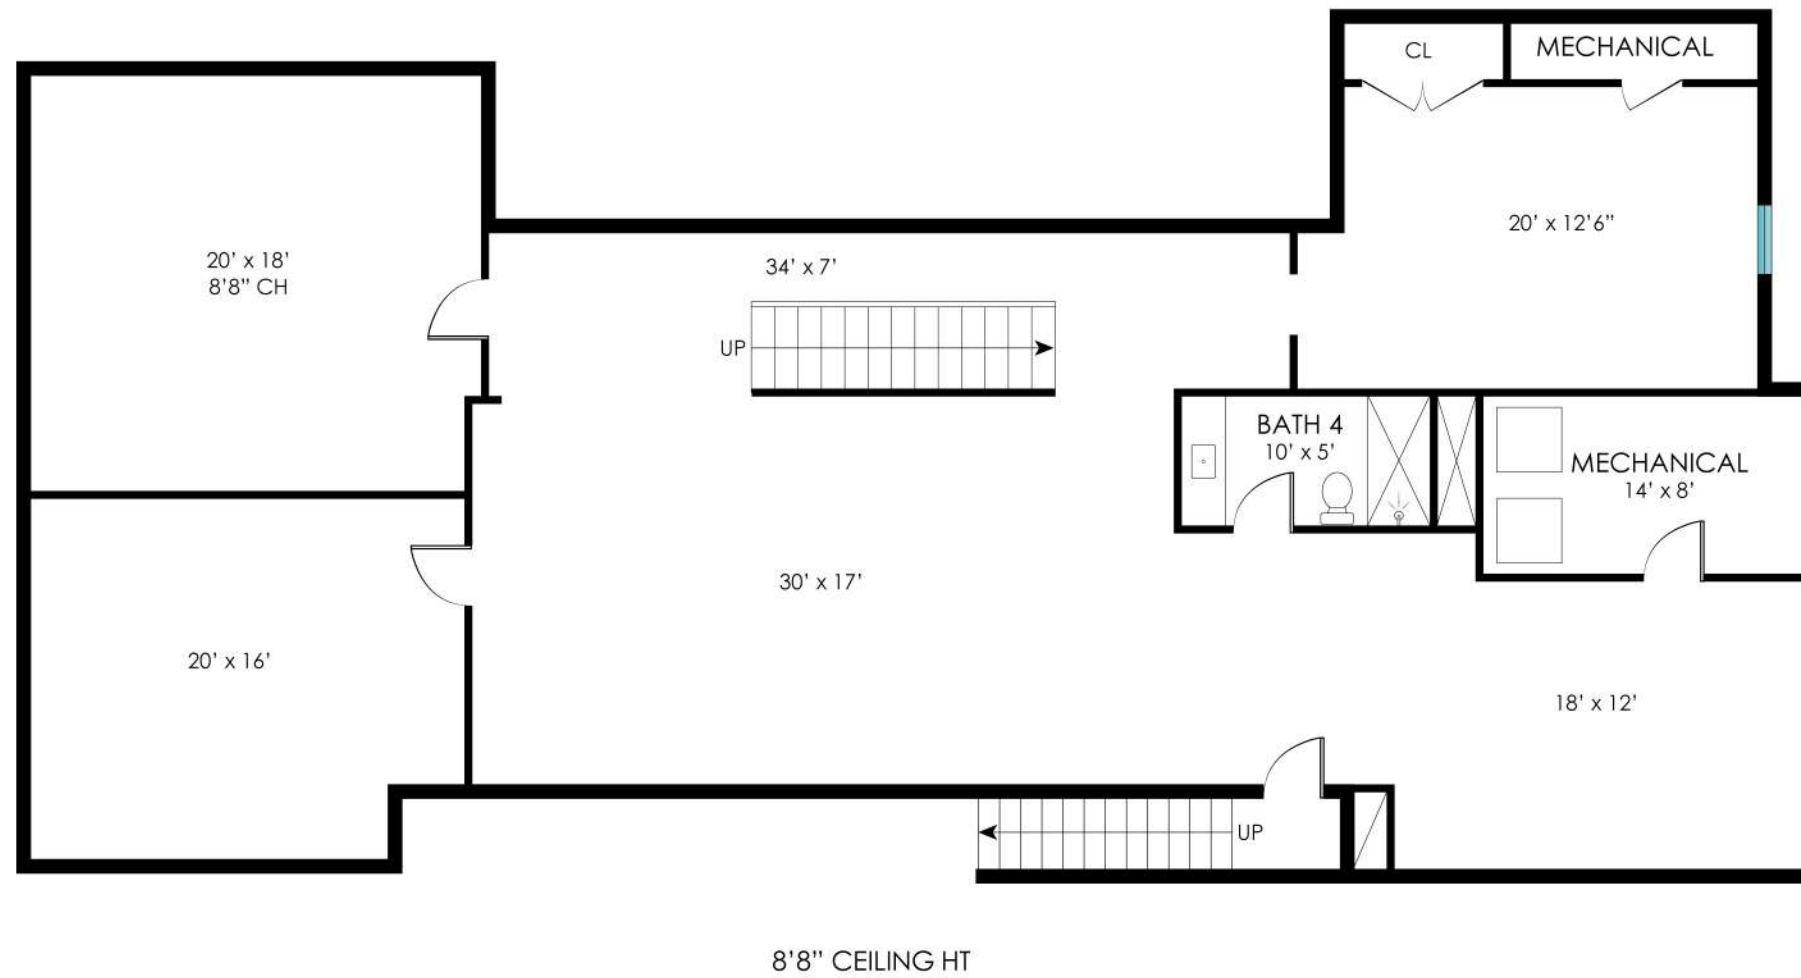

**1355 LITTLE PECONIC BAY ROAD
CUTCHOGUE, NY**

**1ST FLOOR - 2575 SF
GARAGE - 550 SF
BREEZEWAY - 160 SF**

1355 LITTLE PECONIC BAY ROAD
CUTCHOGUE, NY

2ND FLOOR - 2025 SF

1355 LITTLE PECONIC BAY ROAD
CUTCHOGUE, NY

LOWER LEVEL - 2575 SF

**1355 LITTLE PECONIC BAY ROAD
CUTCHOGUE, NY**

LOWER LEVEL - 2575 SF
 1ST FLOOR - 2575 SF
 GARAGE - 550 SF
 BREEZEWAY - 160 SF
 2ND FLOOR - 2025 SF