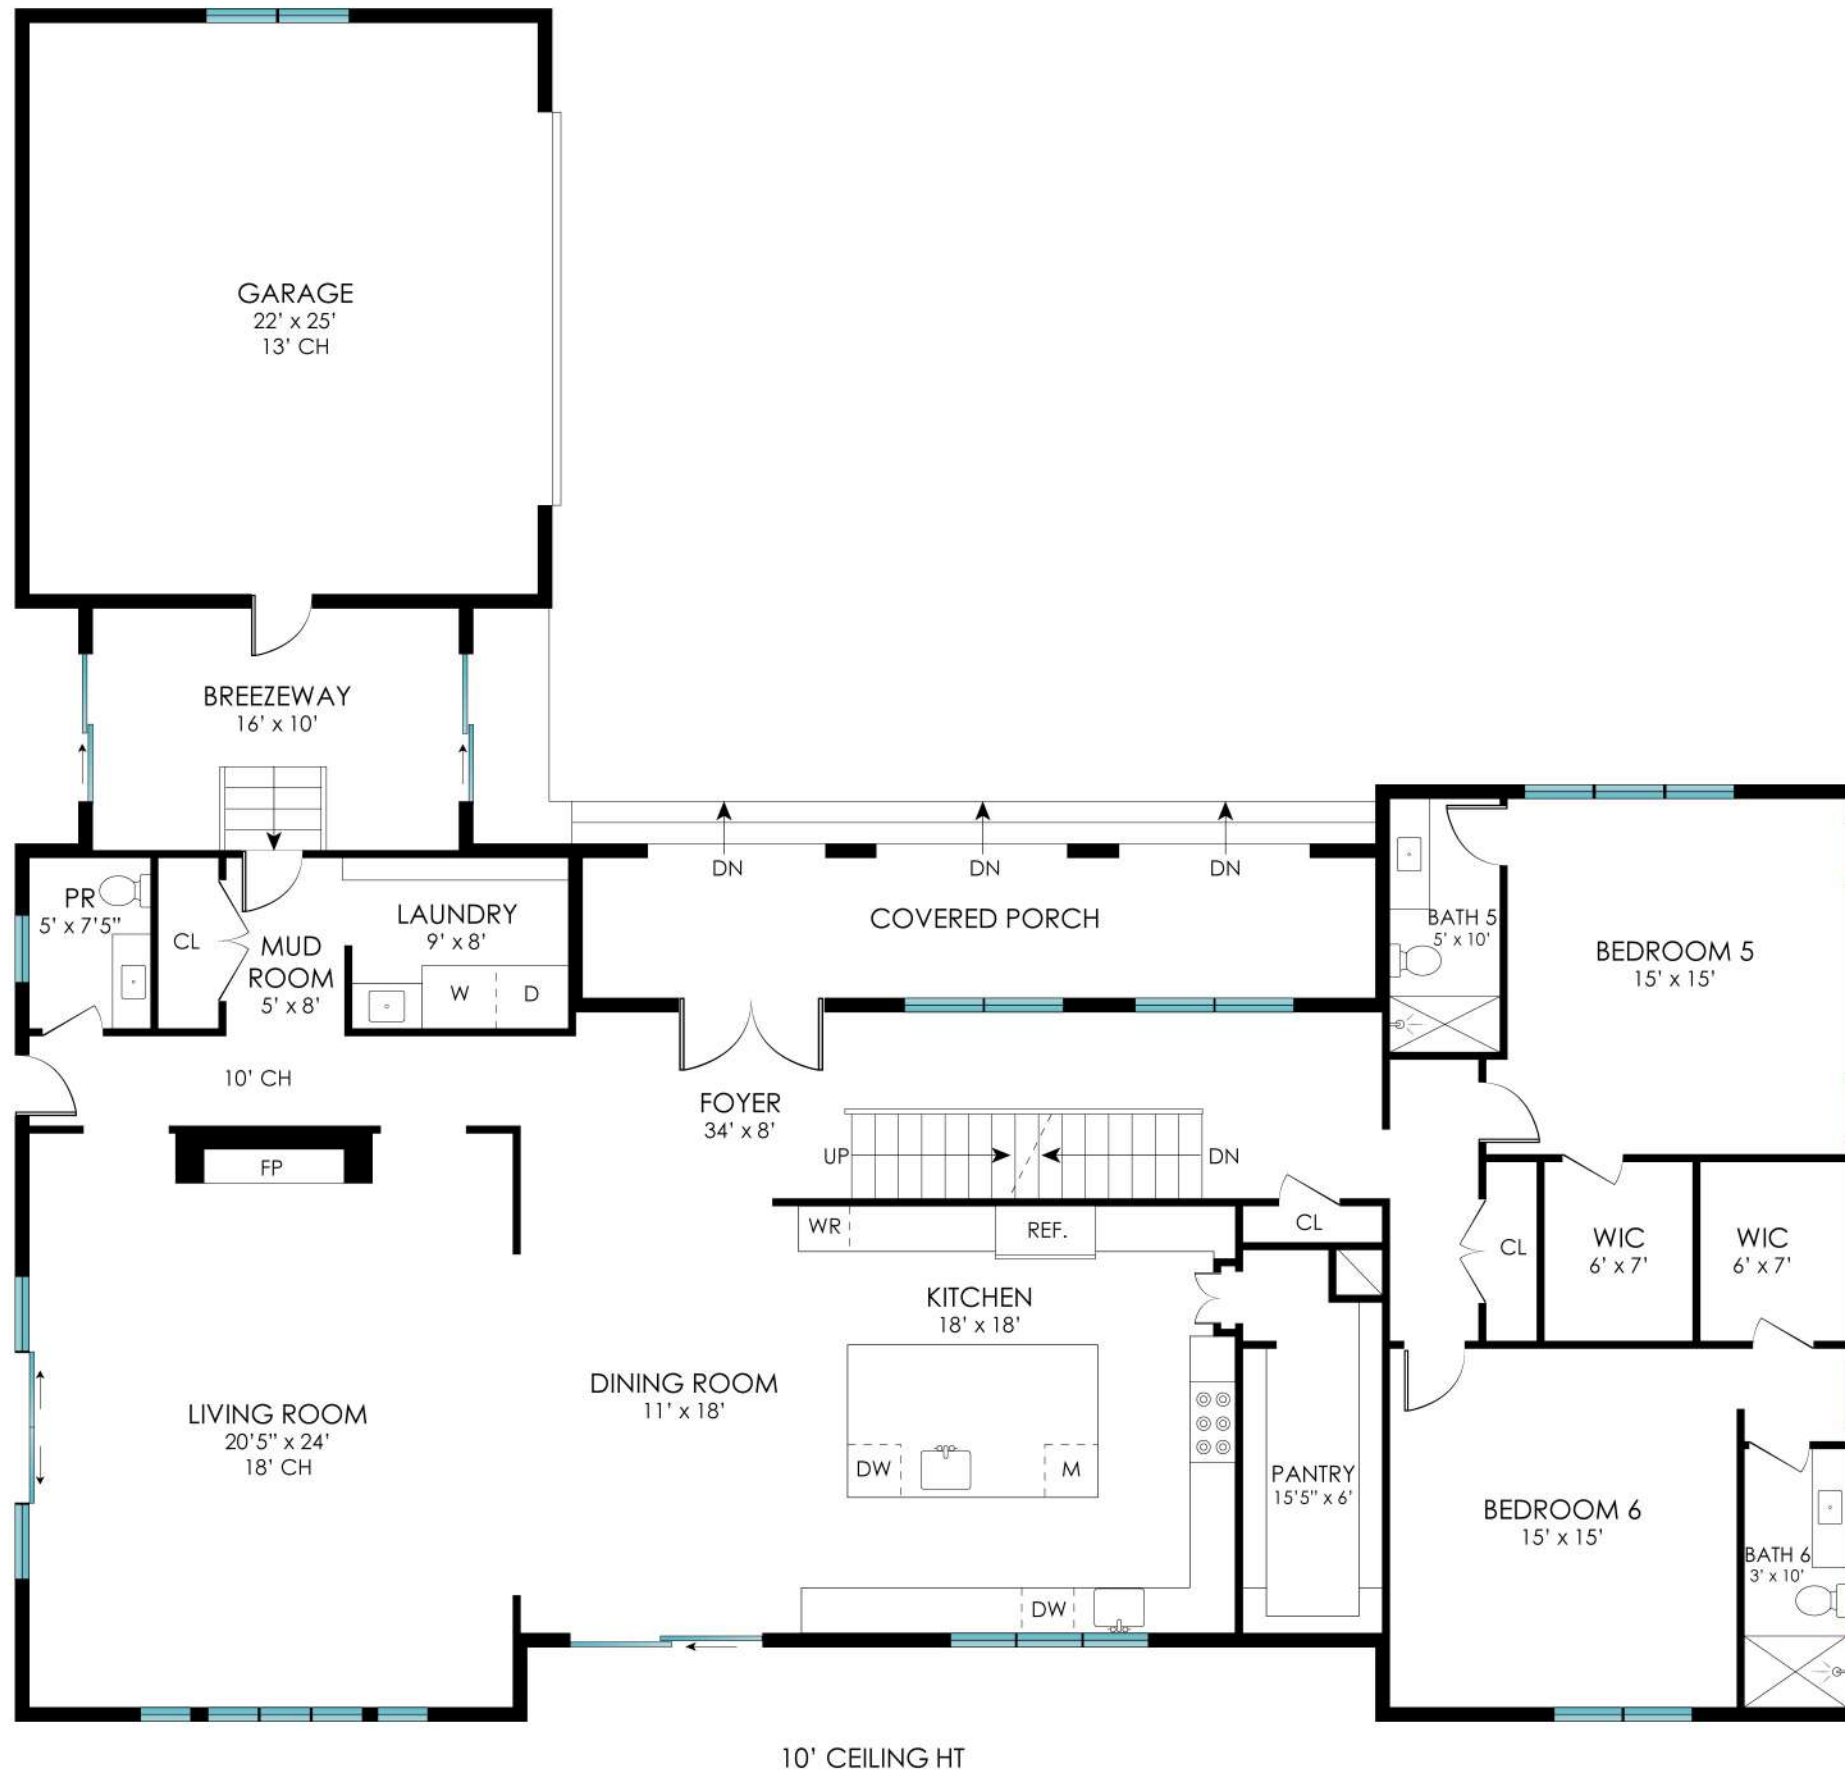

**1355 LITTLE PECONIC BAY ROAD
CUTCHOGUE, NY**

**1ST FLOOR - 2575 SF
GARAGE - 550 SF
BREEZEWAY - 160 SF**

1355 LITTLE PECONIC BAY ROAD
CUTCHOGUE, NY

2ND FLOOR - 2025 SF

1355 LITTLE PECONIC BAY ROAD
CUTCHOGUE, NY

LOWER LEVEL - 2575 SF

**1355 LITTLE PECONIC BAY ROAD
CUTCHOGUE, NY**

LOWER LEVEL - 2575 SF
 1ST FLOOR - 2575 SF
 GARAGE - 550 SF
 BREEZEWAY - 160 SF
 2ND FLOOR - 2025 SF