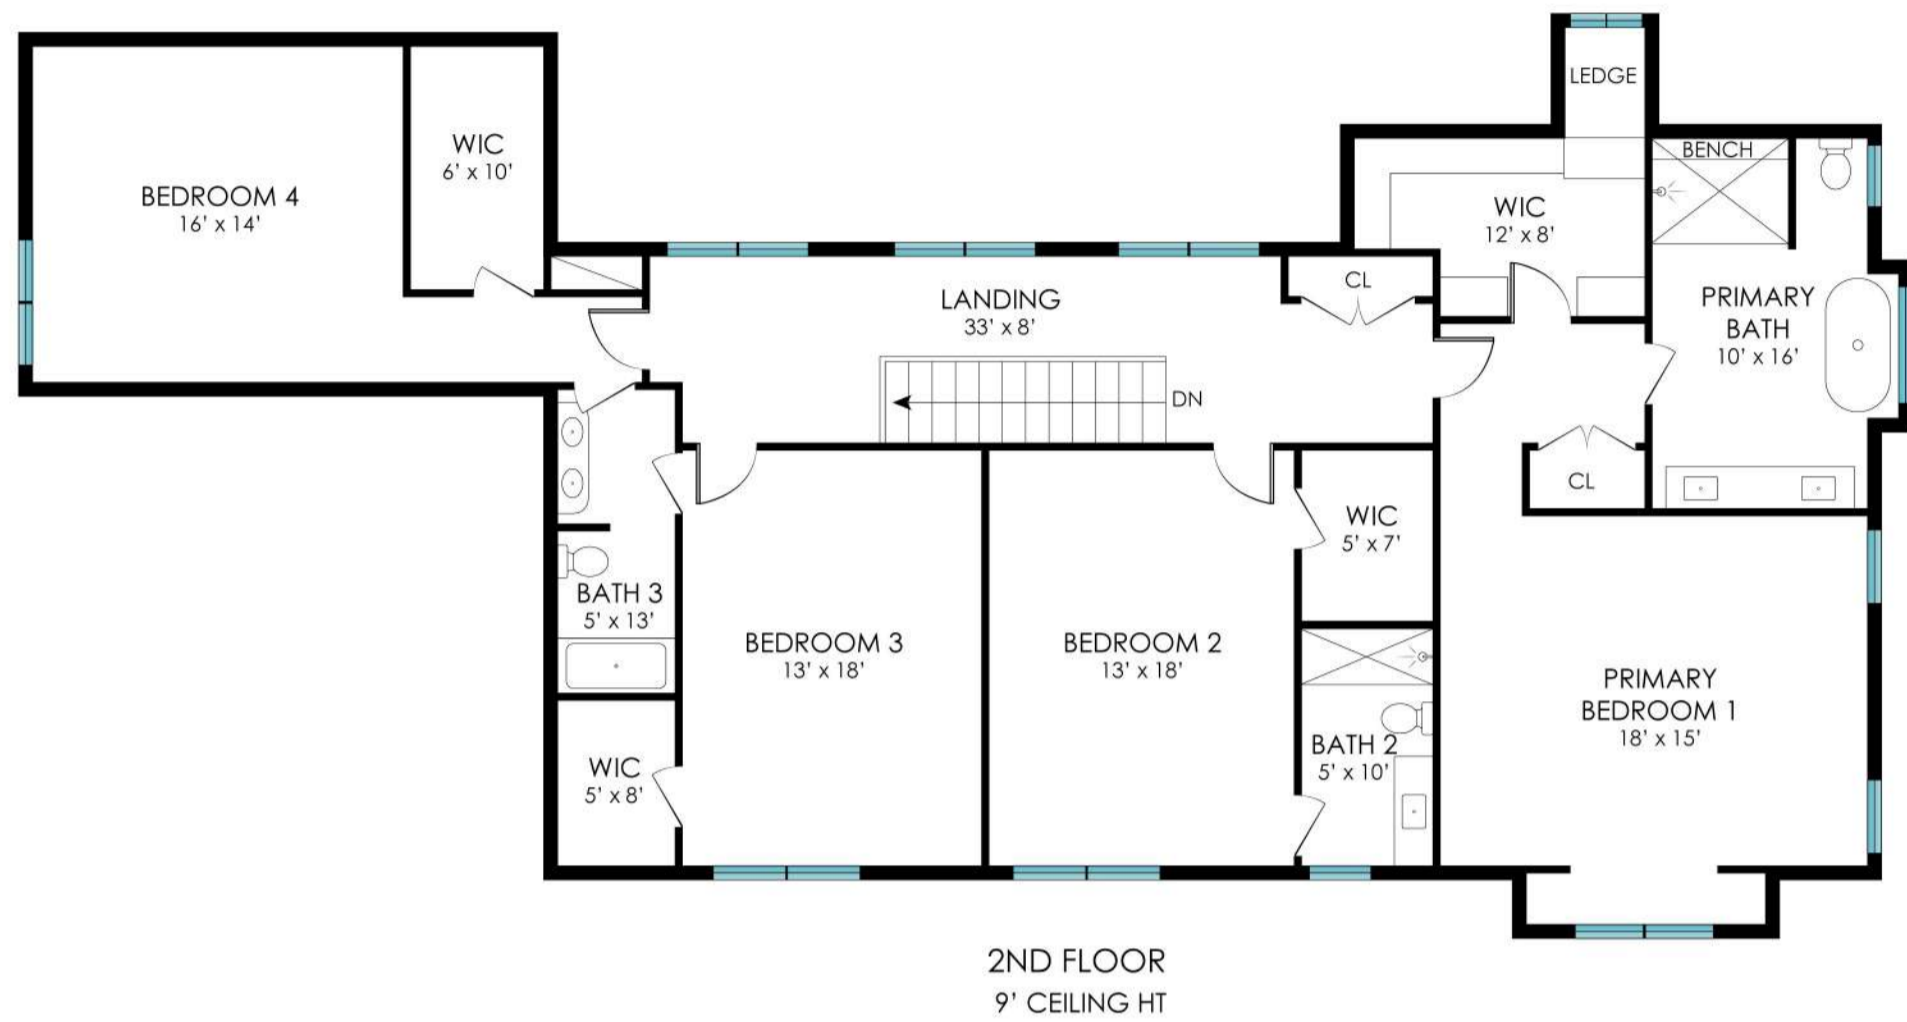

**1355 LITTLE PECONIC BAY ROAD
CUTCHOGUE, NY**

**1ST FLOOR - 2575 SF
GARAGE - 550 SF
BREEZEWAY - 160 SF**

1355 LITTLE PECONIC BAY ROAD
CUTCHOGUE, NY

2ND FLOOR - 2025 SF

1355 LITTLE PECONIC BAY ROAD
CUTCHOGUE, NY

LOWER LEVEL - 2575 SF

**1355 LITTLE PECONIC BAY ROAD
CUTCHOGUE, NY**

LOWER LEVEL - 2575 SF
 1ST FLOOR - 2575 SF
 GARAGE - 550 SF
 BREEZEWAY - 160 SF
 2ND FLOOR - 2025 SF