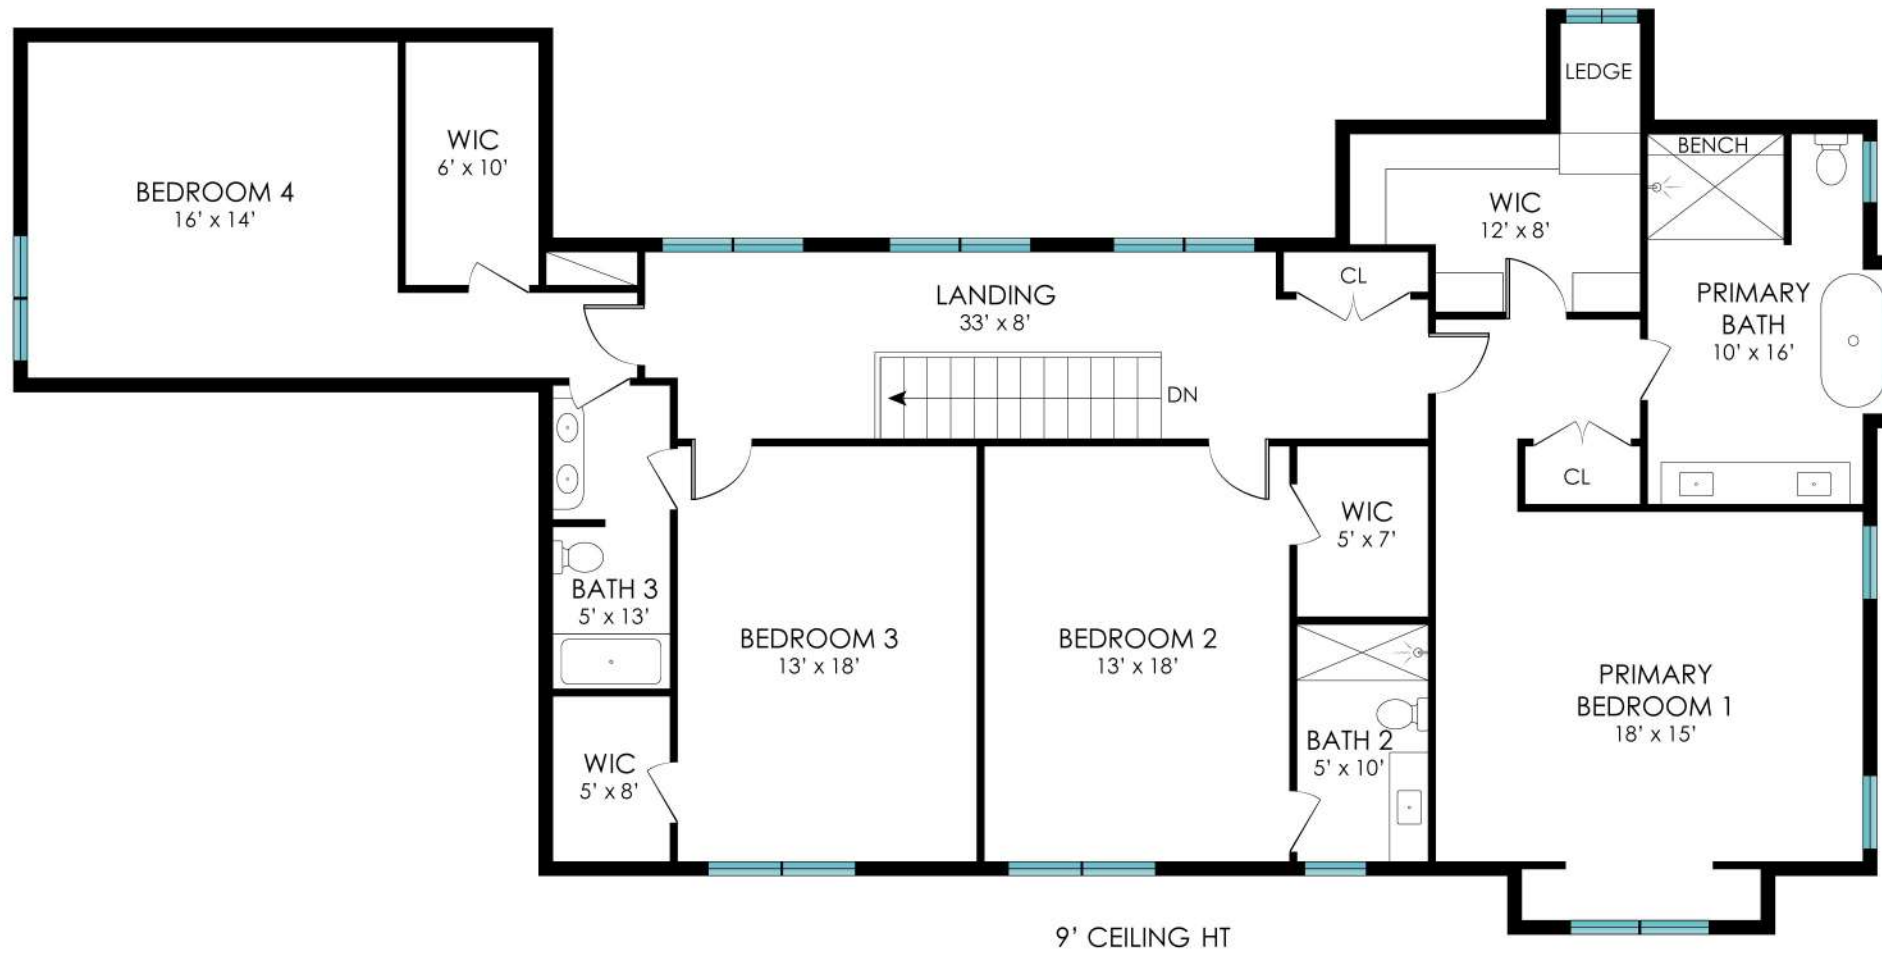

**1355 LITTLE PECONIC BAY ROAD
CUTCHOGUE, NY**

**1ST FLOOR - 2575 SF
GARAGE - 550 SF
BREEZEWAY - 160 SF**

1355 LITTLE PECONIC BAY ROAD
CUTCHOGUE, NY

2ND FLOOR - 2025 SF

1355 LITTLE PECONIC BAY ROAD
CUTCHOGUE, NY

LOWER LEVEL - 2575 SF

**1355 LITTLE PECONIC BAY ROAD
CUTCHOGUE, NY**

LOWER LEVEL - 2575 SF
 1ST FLOOR - 2575 SF
 GARAGE - 550 SF
 BREEZEWAY - 160 SF
 2ND FLOOR - 2025 SF