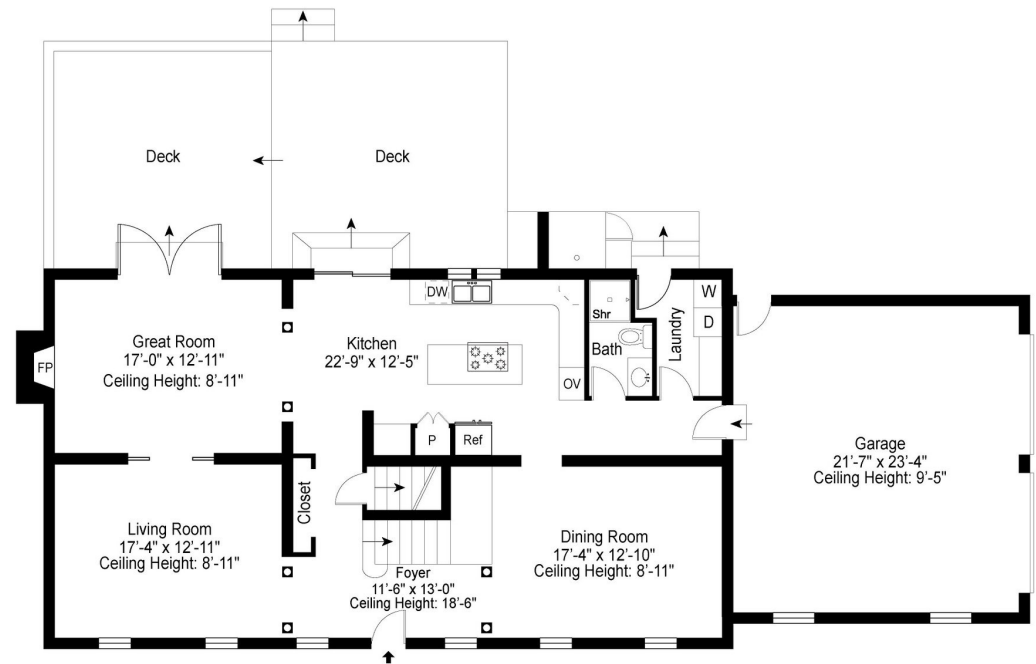

corcoran

SECOND FLOOR

BASEMENT

FIRST FLOOR

Floor plan, furniture, and fixture measurements and dimensions are approximate and are for illustrative purposes only. The representative gives no guarantee, warranty or representation as to the accuracy and completeness of the floor plan.

Basement	1465 Sq.Ft.
First Floor	1482 Sq.Ft.
Second Floor	1430 Sq.Ft.
Garage	555 Sq.Ft.

4476 Noyac Road, Sag Harbor, NY 11963