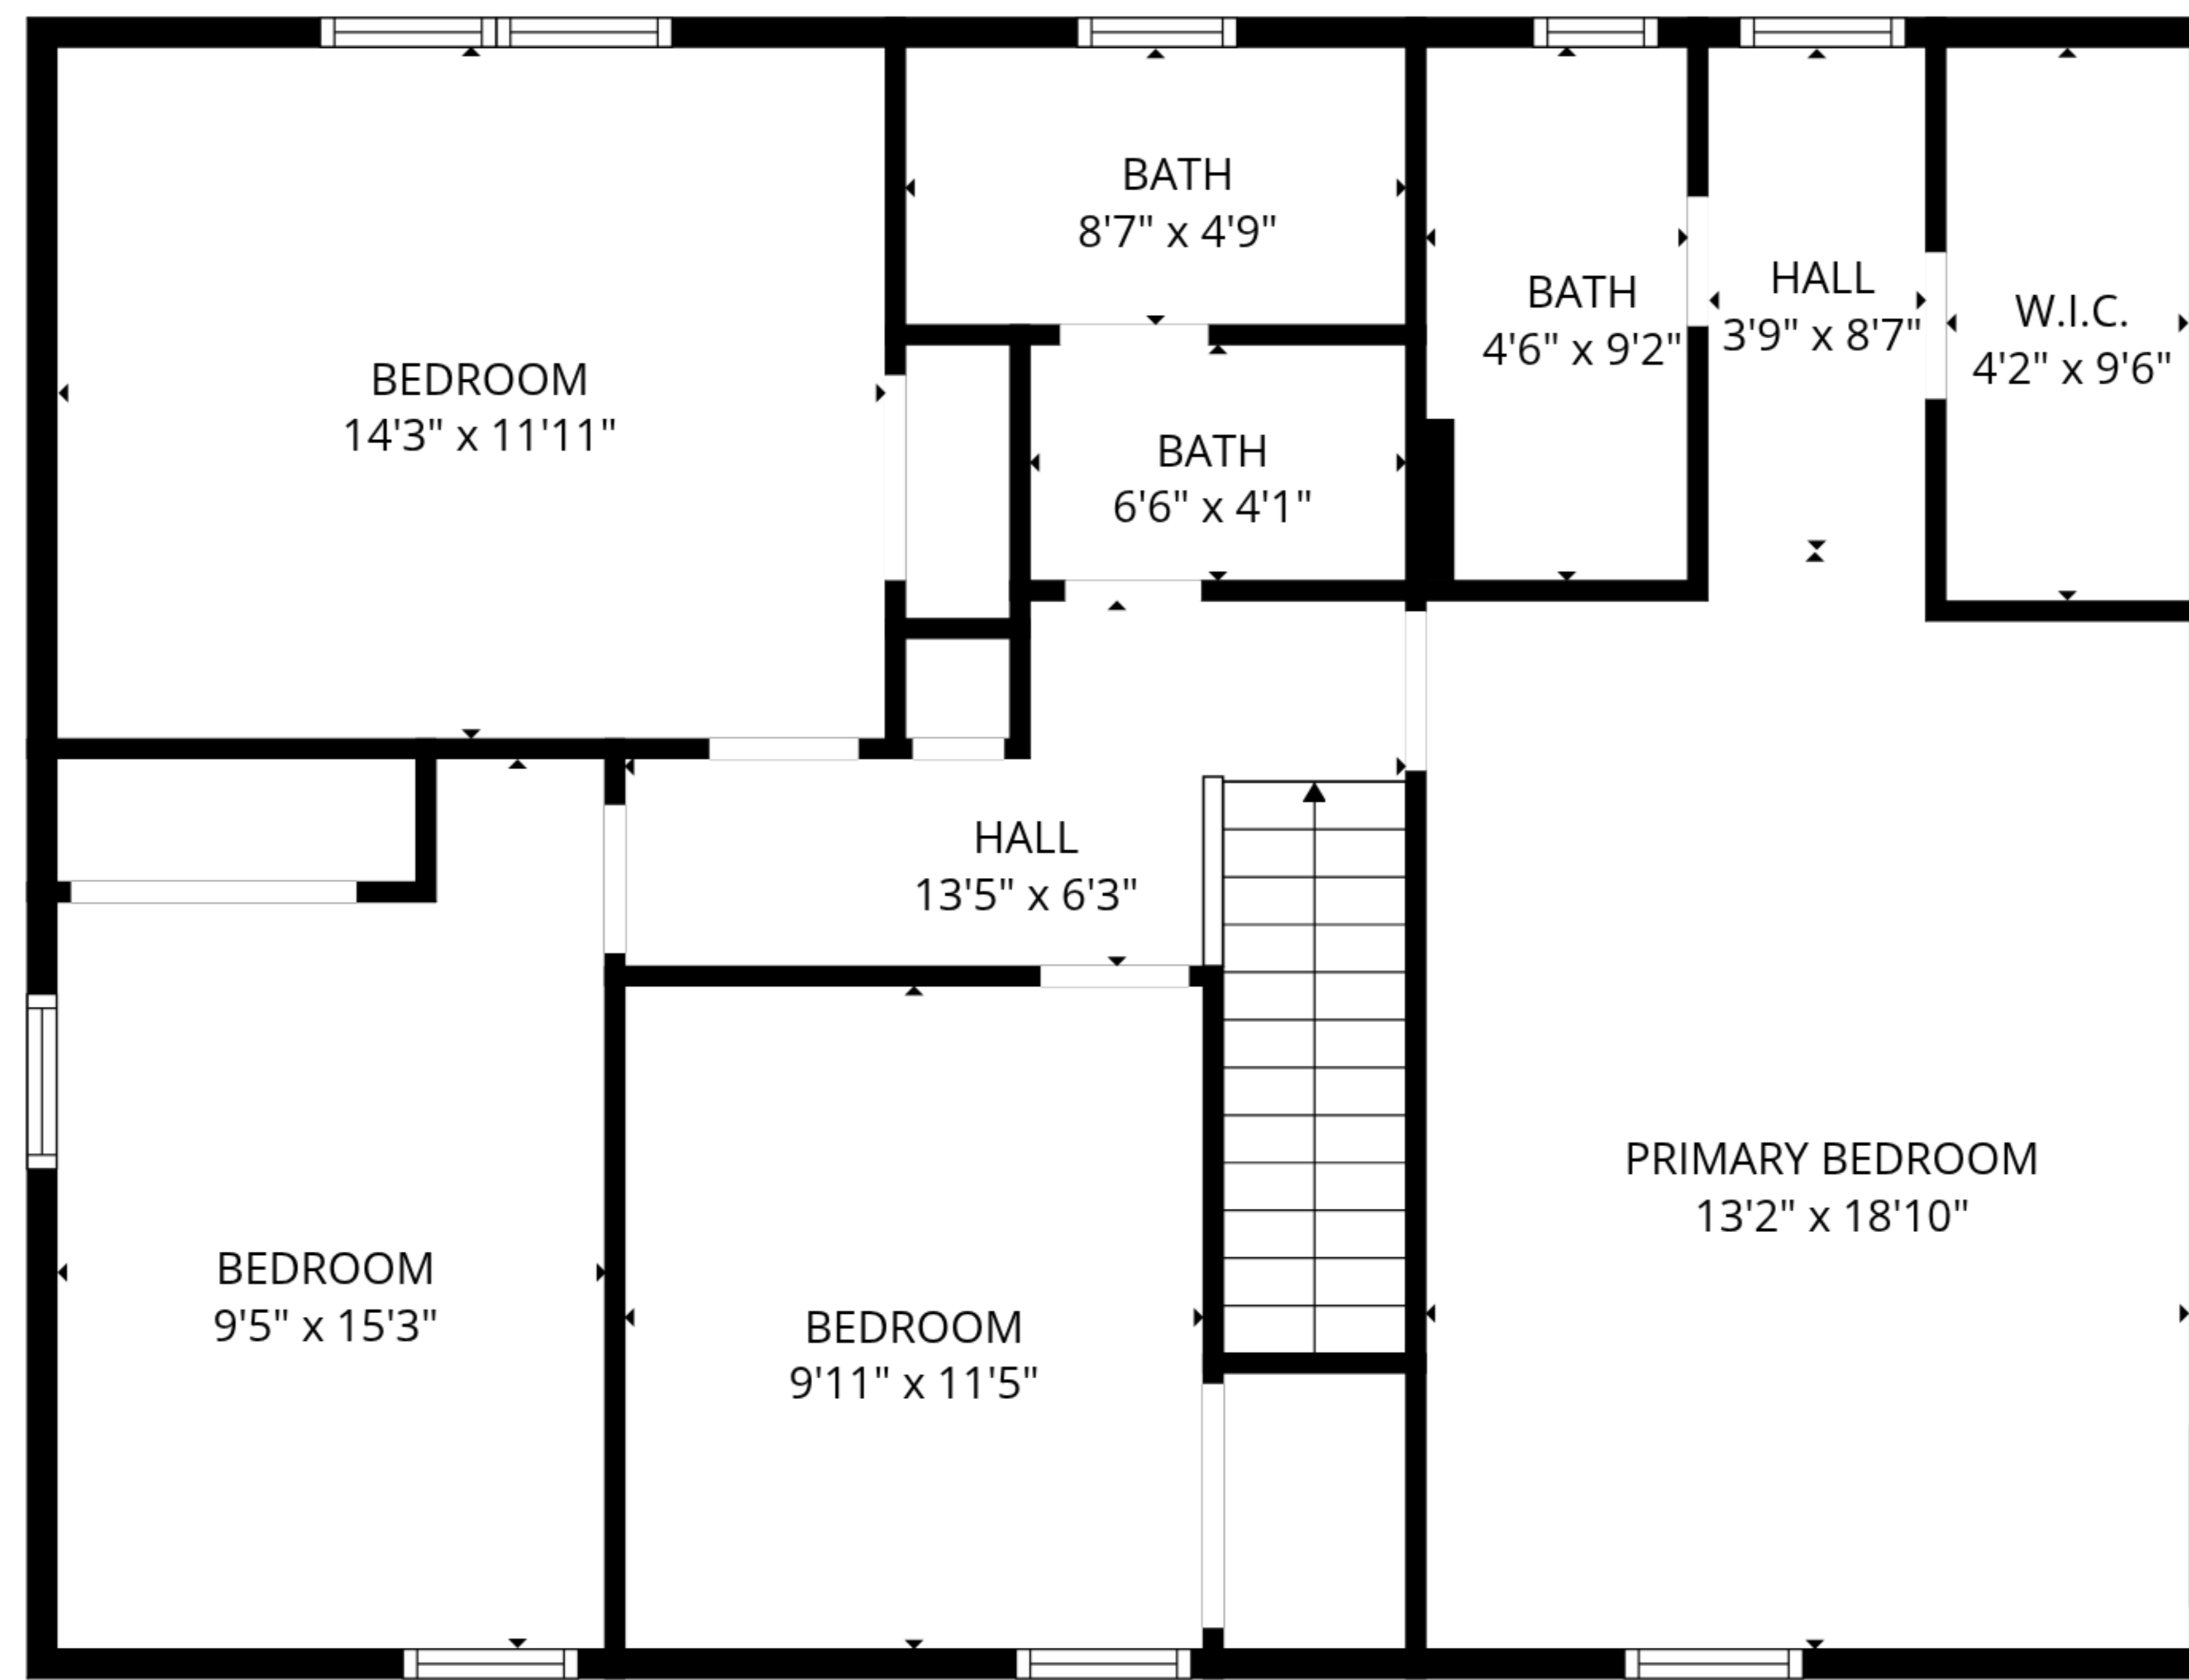

Total GLA: 2249 sq. ft | Total: 2773 sq. ft
1st floor: 1173 sq. ft (Excluded areas 524 sq. ft)
2nd floor: 1076 sq. ft

Total GLA: 2249 sq. ft | Total: 2773 sq. ft
 1st floor: 1173 sq. ft (Excluded areas 524 sq. ft)
 2nd floor: 1076 sq. ft

2nd floor

1st floor

Total GLA: 2249 sq. ft | Total: 2773 sq. ft
 1st floor: 1173 sq. ft (Excluded areas 524 sq. ft)
 2nd floor: 1076 sq. ft