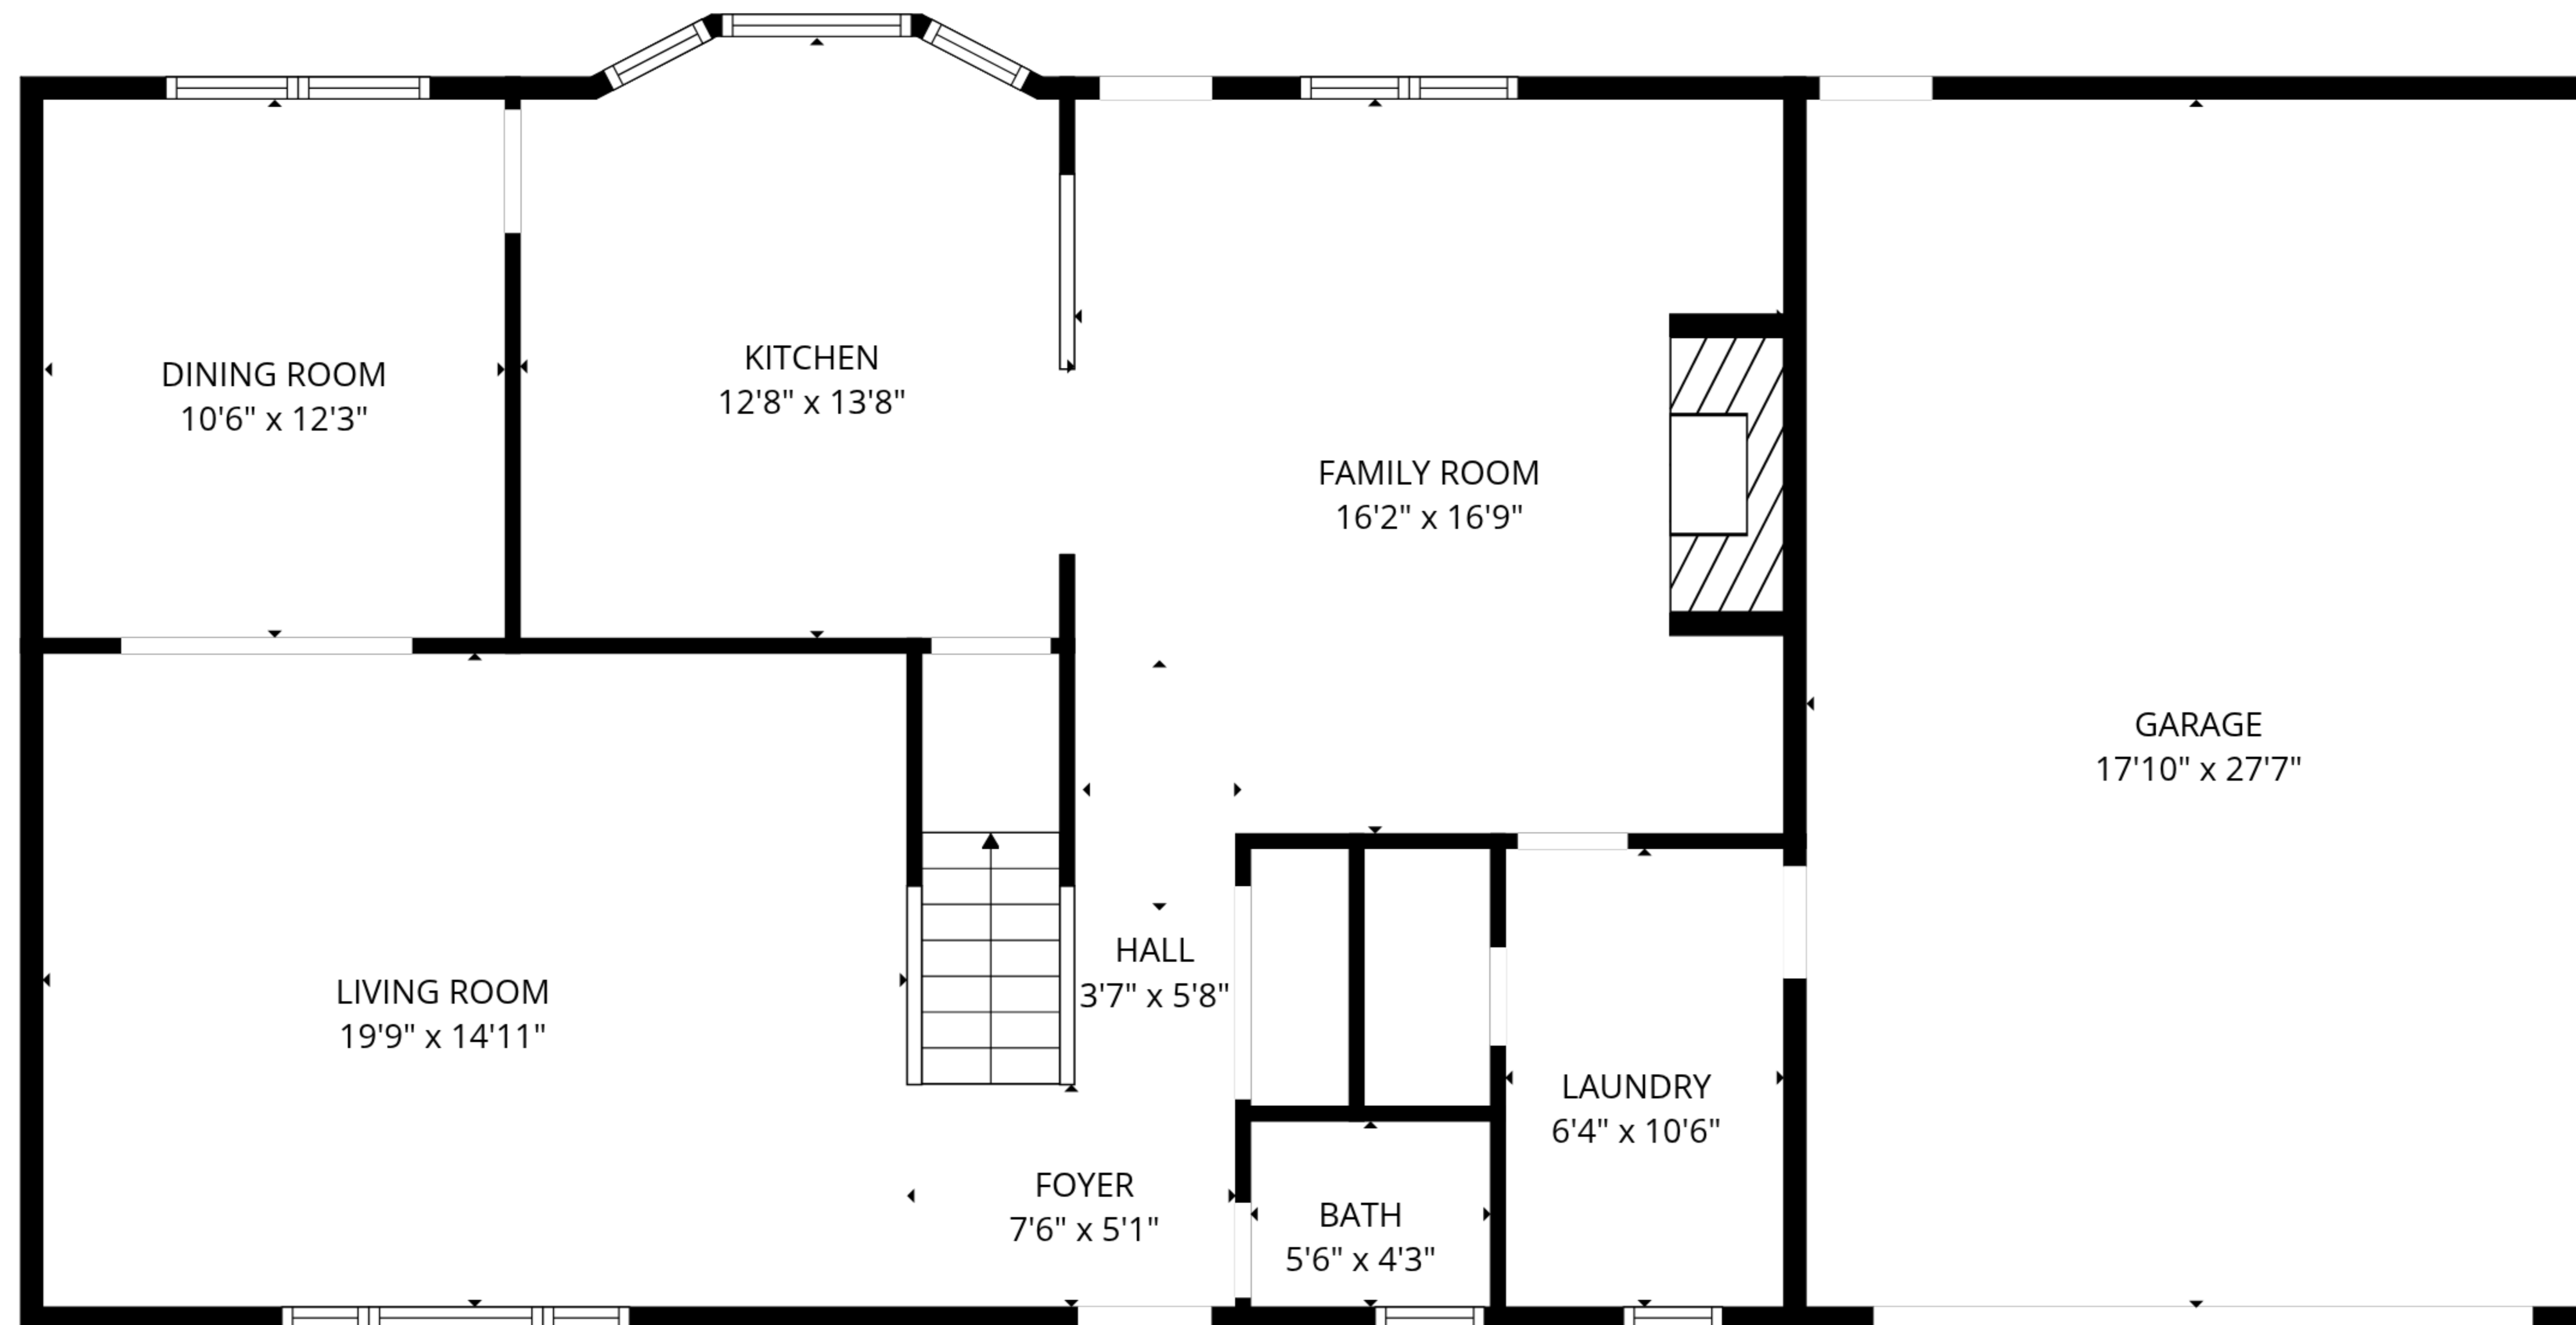

Total GLA: 2249 sq. ft | Total: 2773 sq. ft
1st floor: 1173 sq. ft (Excluded areas 524 sq. ft)
2nd floor: 1076 sq. ft

Total GLA: 2249 sq. ft | Total: 2773 sq. ft
 1st floor: 1173 sq. ft (Excluded areas 524 sq. ft)
 2nd floor: 1076 sq. ft

2nd floor

1st floor

Total GLA: 2249 sq. ft | Total: 2773 sq. ft
 1st floor: 1173 sq. ft (Excluded areas 524 sq. ft)
 2nd floor: 1076 sq. ft