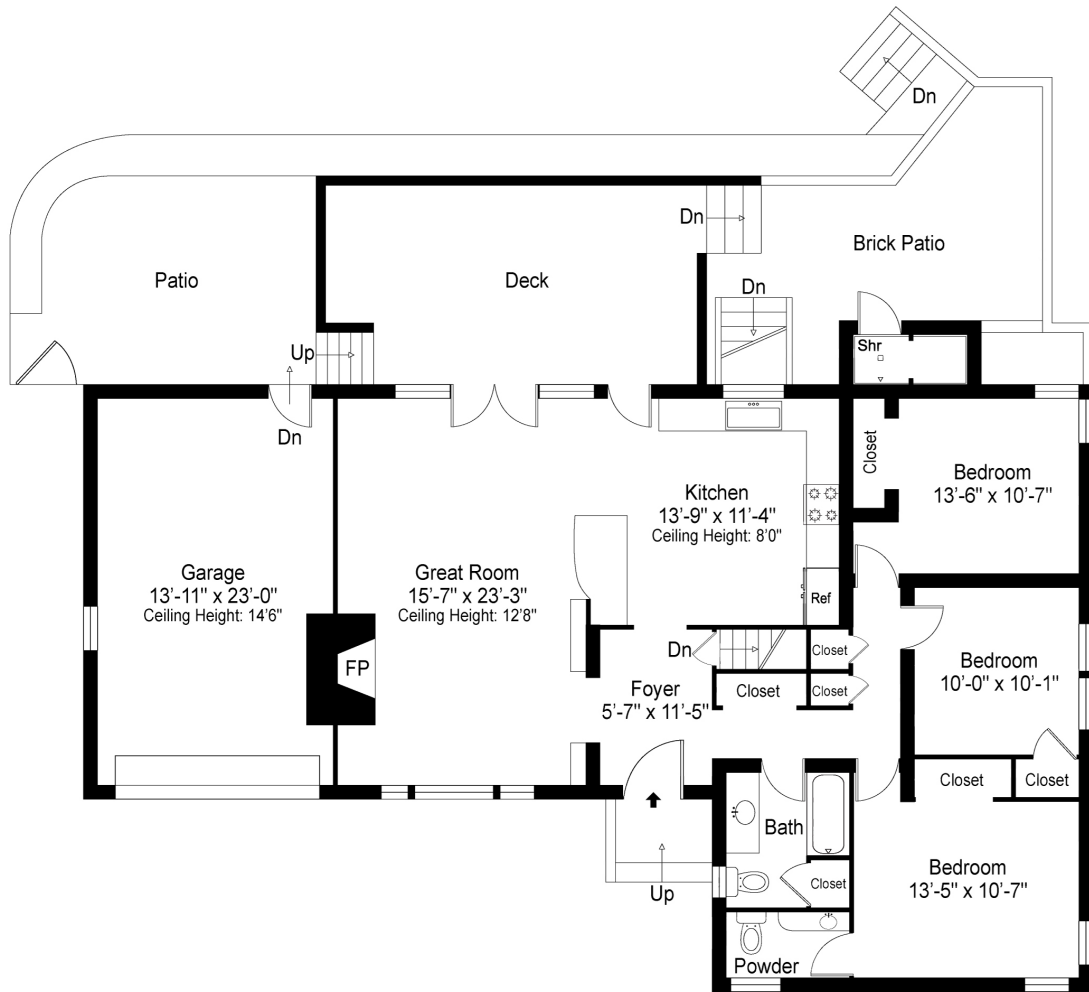

corcoran

FIRST FLOOR

BASEMENT

Floor plan, furniture, and fixture measurements and dimensions are approximate and are for illustrative purposes only. The representative gives no guarantee, warranty or representation as to the accuracy and completeness of the floor plan.

First Floor	1,305 Sq.Ft.
Garage	340 Sq.Ft.
Basement	1,260 Sq.Ft.

26 Round Pond Lane, Sag Harbor, NY 11963