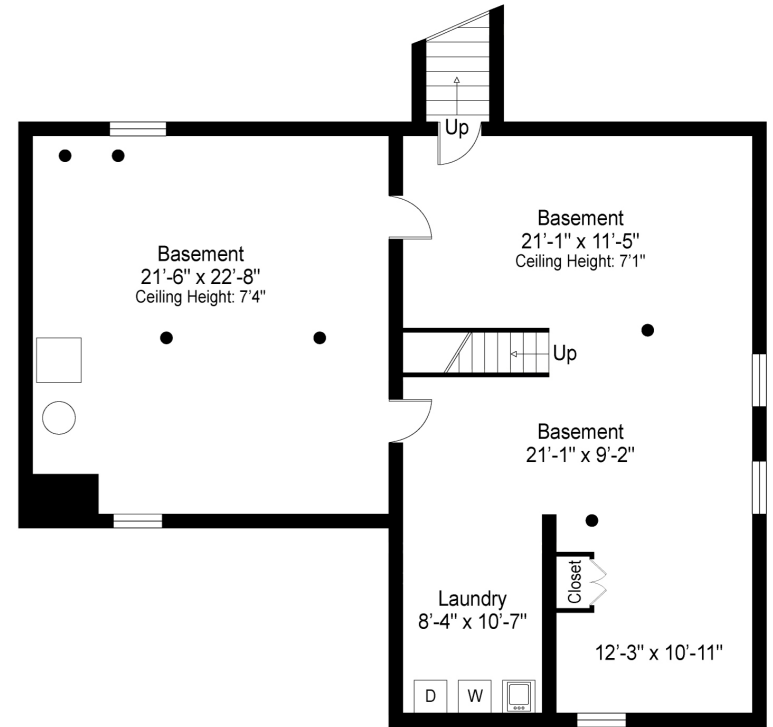

corcoran

FIRST FLOOR

BASEMENT

Floor plan, furniture, and fixture measurements and dimensions are approximate and are for illustrative purposes only. The representative gives no guarantee, warranty or representation as to the accuracy and completeness of the floor plan.

First Floor	1,305 Sq.Ft.
Garage	340 Sq.Ft.
Basement	1,260 Sq.Ft.

26 Round Pond Lane, Sag Harbor, NY 11963