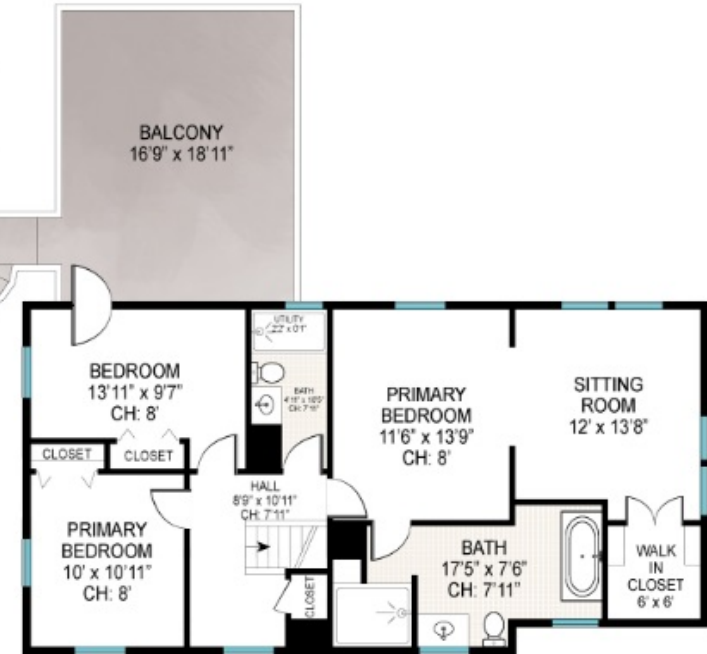

FLOOR 1

FLOOR 2

FLOOR 3

INTERIOR TOTAL: 3,385 SQ FT EXTERIOR TOTAL: 768 SQ FT
 FLOOR 1: 362 SQ FT PATIO: 563 SQ FT
 FLOOR 2: 1,794 SQ FT DECK: 205 SQ FT
 FLOOR 3: 1,229 SQ FT TOTAL: 4,153 SQ FT

Scale in feet. Indicative only. Dimensions are approximate. All information contained herein is gathered from sources we believe to be reliable. However, we cannot guarantee its accuracy and interested persons should rely on their own inquiries.