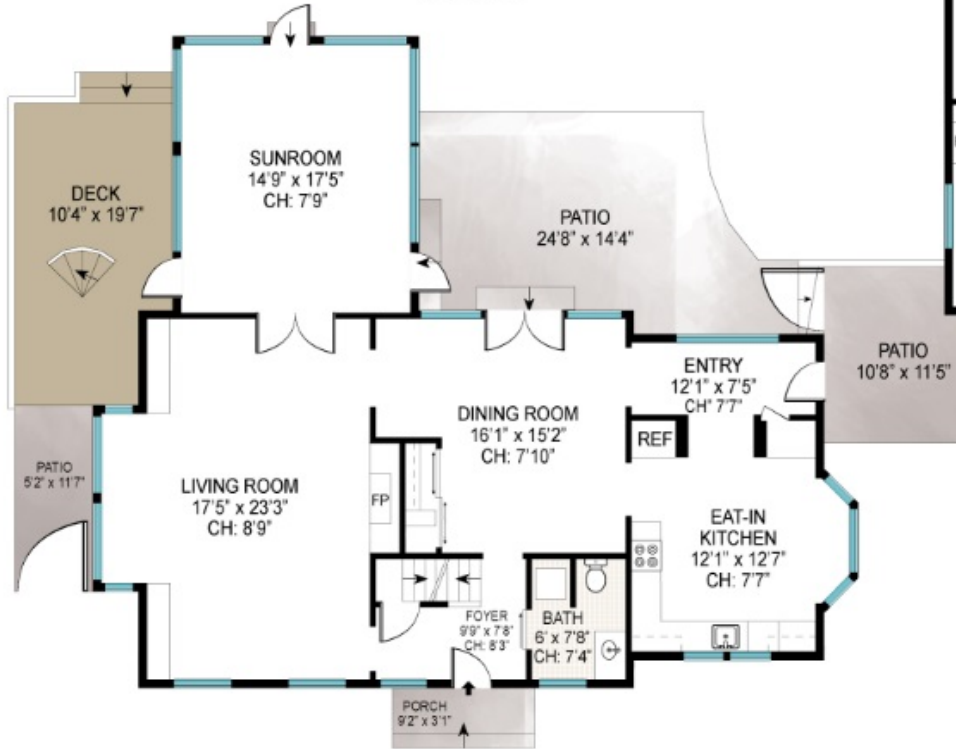

FLOOR 1

FLOOR 2

FLOOR 3

INTERIOR TOTAL: 3,385 SQ FT EXTERIOR TOTAL: 768 SQ FT
 FLOOR 1: 362 SQ FT PATIO: 563 SQ FT
 FLOOR 2: 1,794 SQ FT DECK: 205 SQ FT
 FLOOR 3: 1,229 SQ FT TOTAL: 4,153 SQ FT

Scale in feet. Indicative only. Dimensions are approximate. All information contained herein is gathered from sources we believe to be reliable. However, we cannot guarantee its accuracy and interested persons should rely on their own inquiries.