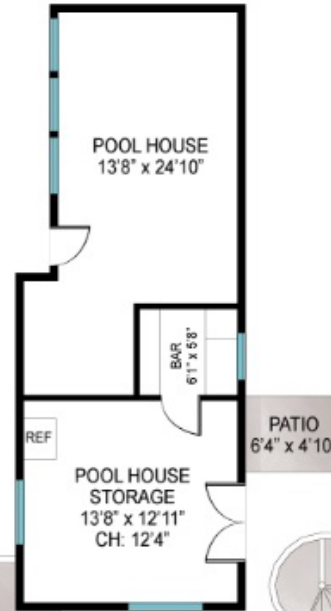

FLOOR 1

FLOOR 2

FLOOR 3

INTERIOR TOTAL: 3,385 SQ FT EXTERIOR TOTAL: 768 SQ FT
 FLOOR 1: 362 SQ FT PATIO: 563 SQ FT
 FLOOR 2: 1,794 SQ FT DECK: 205 SQ FT
 FLOOR 3: 1,229 SQ FT TOTAL: 4,153 SQ FT

Scale in feet. Indicative only. Dimensions are approximate. All information contained herein is gathered from sources we believe to be reliable. However, we cannot guarantee its accuracy and interested persons should rely on their own inquiries.