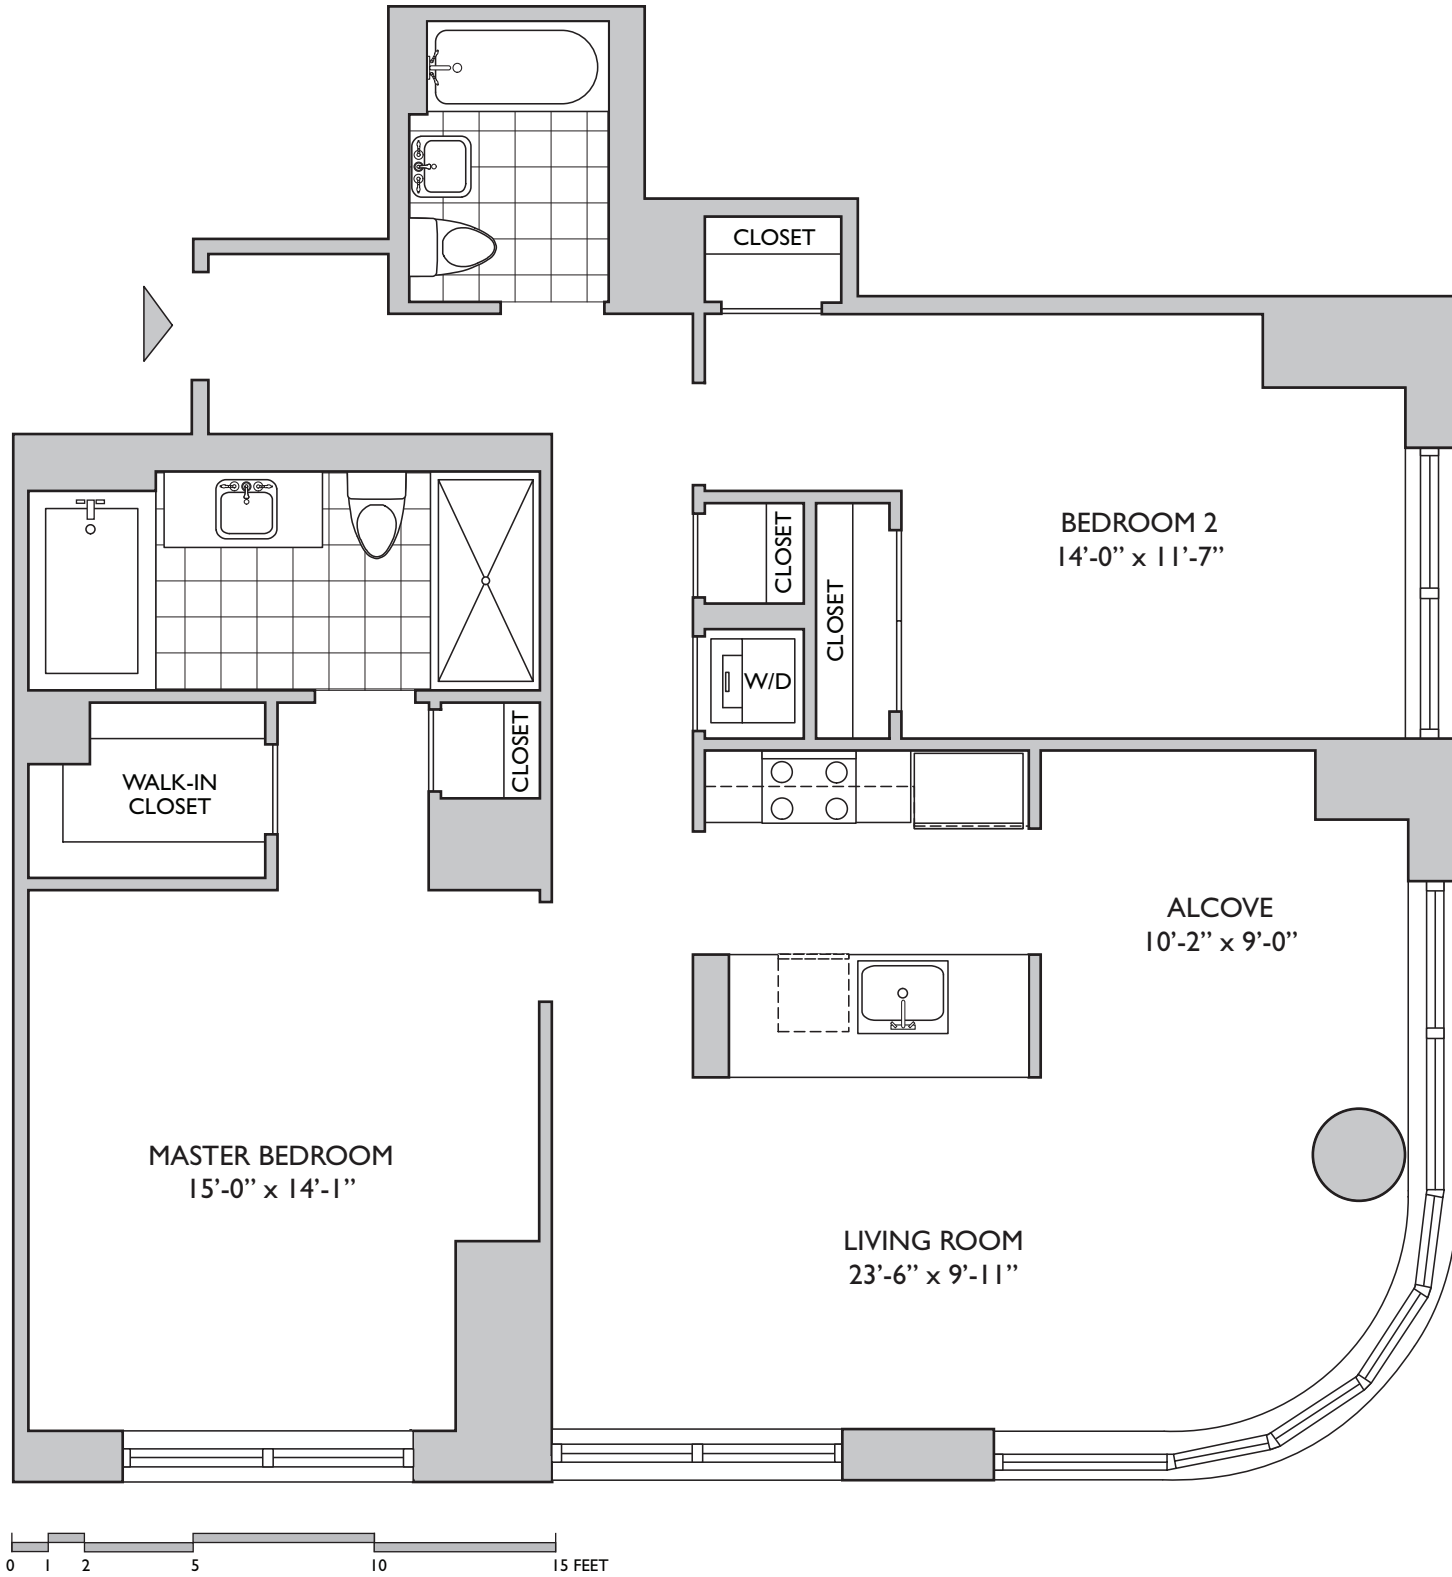

Residence C

Two Bedrooms, Two Baths, Dining Alcove
Floors 20-41

Floors 20-34: 1,320 Square Feet
 Floors 35-39: 1,311 Square Feet
 Floors 40 & 41: 1,296 Square Feet

Floors 20-39

Floors 40 & 41

The above drawings are conceptual only and are subject to change without notice at the discretion of the developer. The residences square footage totals indicated above are approximate and may vary due to construction. Individual room dimensions may vary based on floor and due to construction. The developer reserves the right to make additions, deletions and modifications. See offering plan for complete details.