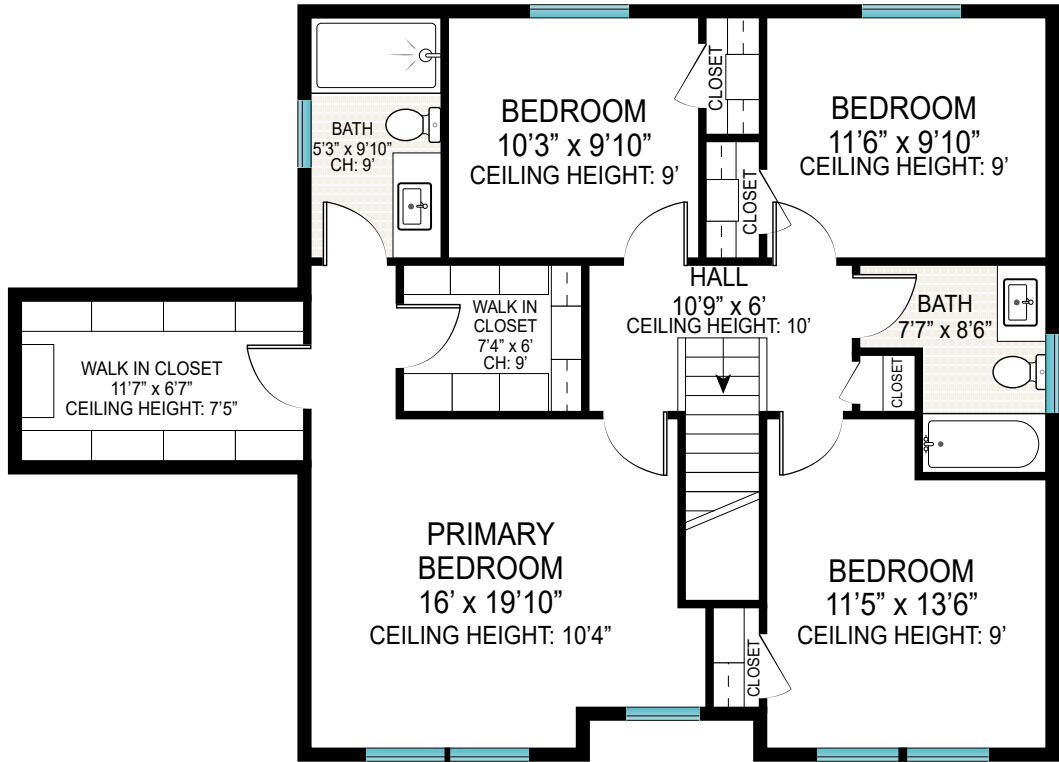

SECOND LEVEL

SECOND LEVEL: 966 ft²