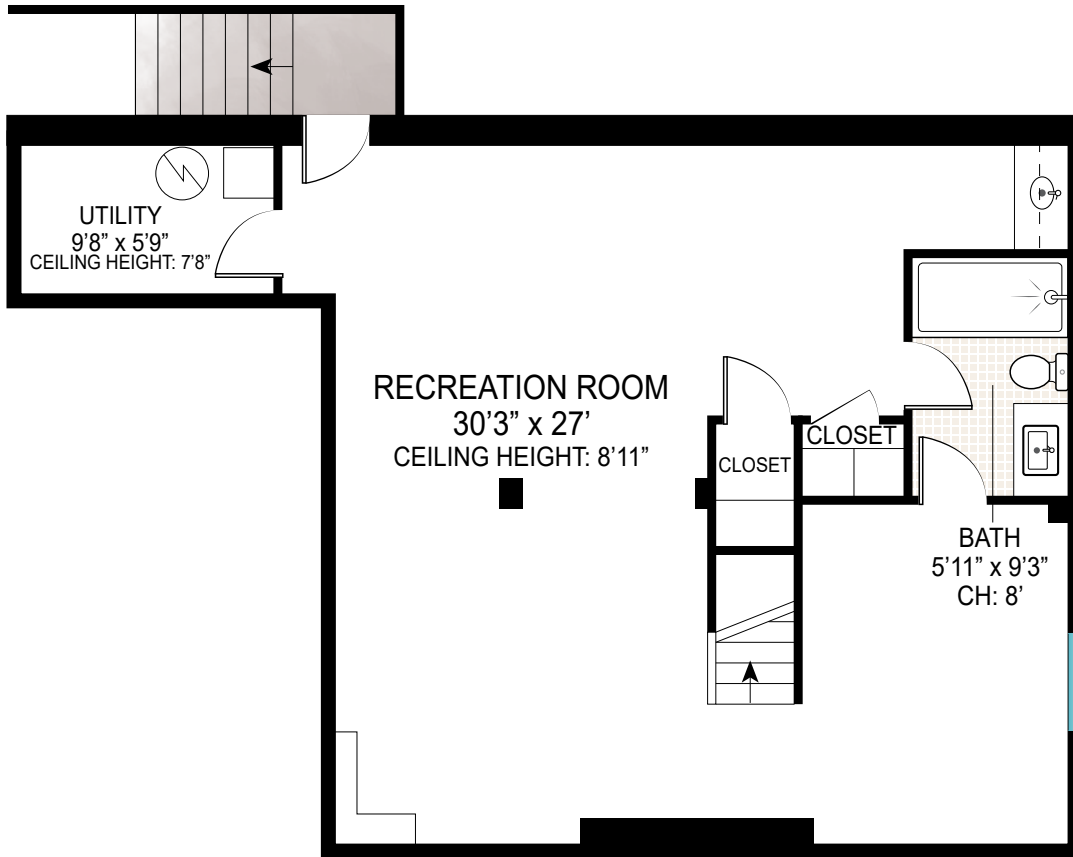

Scale in feet. Indicative only. Dimensions are approximate. All information contained herein is gathered from sources we believe to be reliable. However, we cannot guarantee its accuracy and interested persons should rely on their own enquiries.

1900 Gillette Drive, East Marion

FIRST LEVEL: 1063 ft<sup>2</sup>  
 GARAGE: 214 ft<sup>2</sup>  
 DECK: 54 ft<sup>2</sup>  
 PATIO: 1980 ft<sup>2</sup>  
 POOL: 648 ft<sup>2</sup>

Scale in feet. Indicative only. Dimensions are approximate. All information contained herein is gathered from sources we believe to be reliable. However, we cannot guarantee its accuracy and interested persons should rely on their own enquiries.

## LOWER LEVEL

LOWER LEVEL: 828 ft<sup>2</sup>

Scale in feet. Indicative only. Dimensions are approximate. All information contained herein is gathered from sources we believe to be reliable. However, we cannot guarantee its accuracy and interested persons should rely on their own enquiries.

1900 Gillette Drive, East Marion

**SECOND LEVEL**

SECOND LEVEL: 966 ft<sup>2</sup>

Scale in feet. Indicative only. Dimensions are approximate. All information contained herein is gathered from sources we believe to be reliable. However, we cannot guarantee its accuracy and interested persons should rely on their own enquiries.