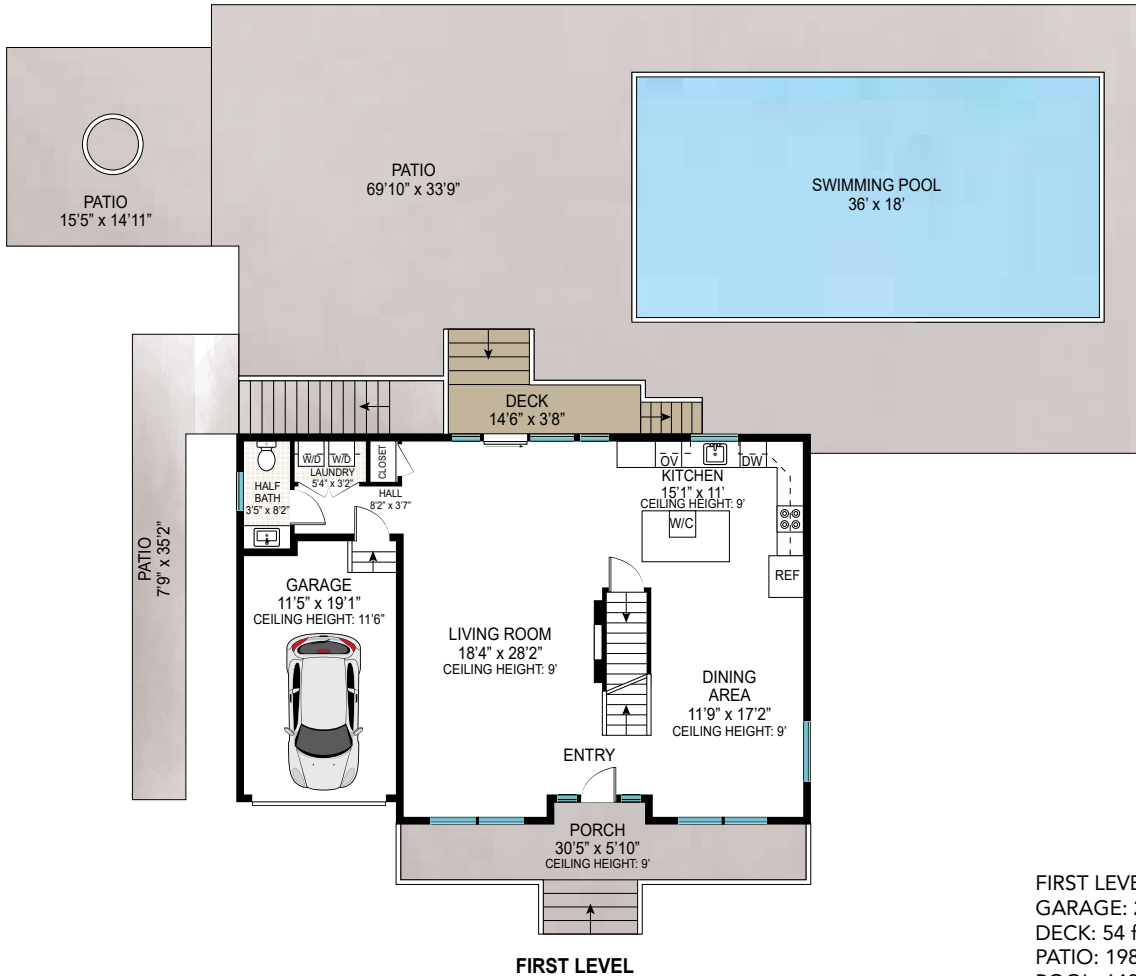

INTERIOR TOTAL: 3071 ft <sup>2</sup>	EXTERIOR TOTAL: 2682 ft <sup>2</sup>
LOWER LEVEL: 828 ft <sup>2</sup>	DECK: 54 ft <sup>2</sup>
FIRST LEVEL: 1063 ft <sup>2</sup>	PATIO: 1980 ft <sup>2</sup>
SECOND LEVEL: 966 ft <sup>2</sup>	POOL: 648 ft <sup>2</sup>
GARAGE: 214 ft <sup>2</sup>	TOTAL: 5753 ft <sup>2</sup>

Scale in feet. Indicative only. Dimensions are approximate. All information contained herein is gathered from sources we believe to be reliable. However, we cannot guarantee its accuracy and interested persons should rely on their own enquiries.

1900 Gillette Drive, East Marion

FIRST LEVEL: 1063 ft<sup>2</sup>  
 GARAGE: 214 ft<sup>2</sup>  
 DECK: 54 ft<sup>2</sup>  
 PATIO: 1980 ft<sup>2</sup>  
 POOL: 648 ft<sup>2</sup>

Scale in feet. Indicative only. Dimensions are approximate. All information contained herein is gathered from sources we believe to be reliable. However, we cannot guarantee its accuracy and interested persons should rely on their own enquiries.

## LOWER LEVEL

LOWER LEVEL: 828 ft<sup>2</sup>

Scale in feet. Indicative only. Dimensions are approximate. All information contained herein is gathered from sources we believe to be reliable. However, we cannot guarantee its accuracy and interested persons should rely on their own enquiries.