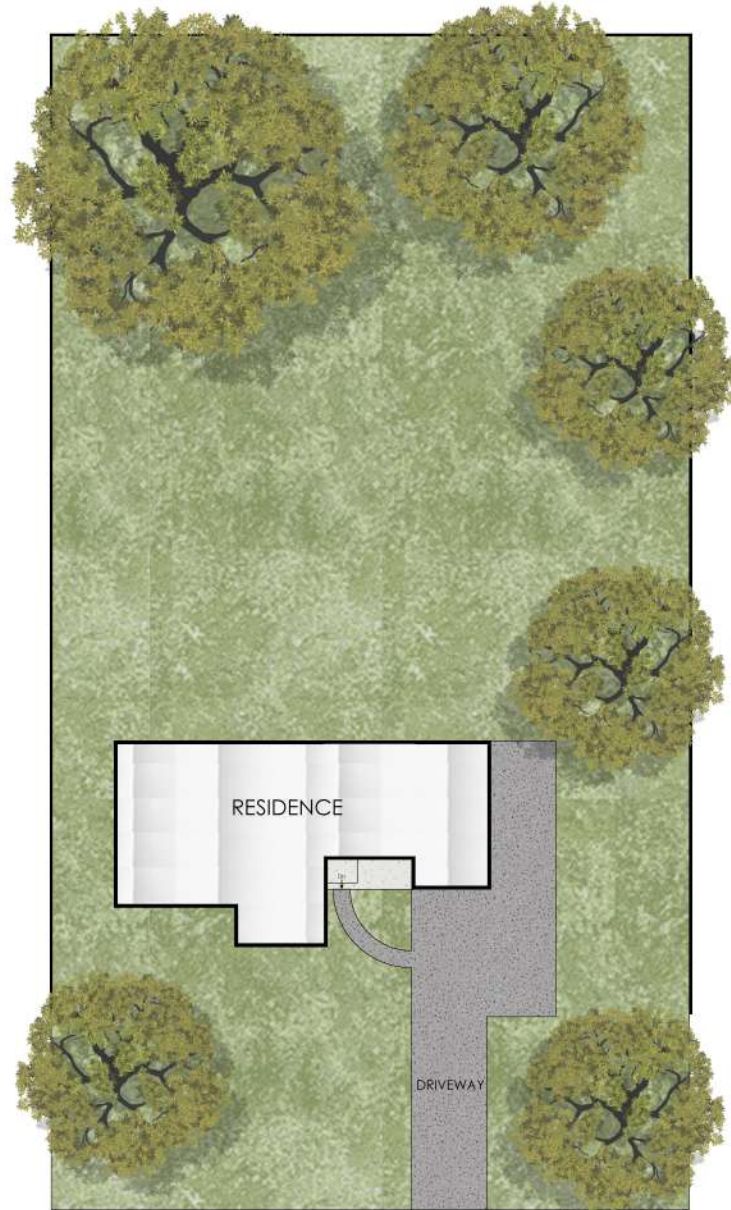

570 N BAYVIEW ROAD
SOUTHOLD, NY

1ST FLOOR - 1200 SF
(8'-0" CEILING HEIGHT)

570 N BAYVIEW ROAD
SOUTHOLD, NY

BASEMENT - 1115 SF

570 N BAYVIEW ROAD
SOUTHOLD, NY

ATTIC LOFT - 1300 SF

570 N BAYVIEW ROAD
SOUTHOLD, NY

SITE PLAN

Plans shown are for presentation purposes only and are not part of any legal document or title. They are subject to errors, omissions, inaccuracies and should not be used as a sole and accurate reference. Interested parties should make their own inquiries using independent sources.