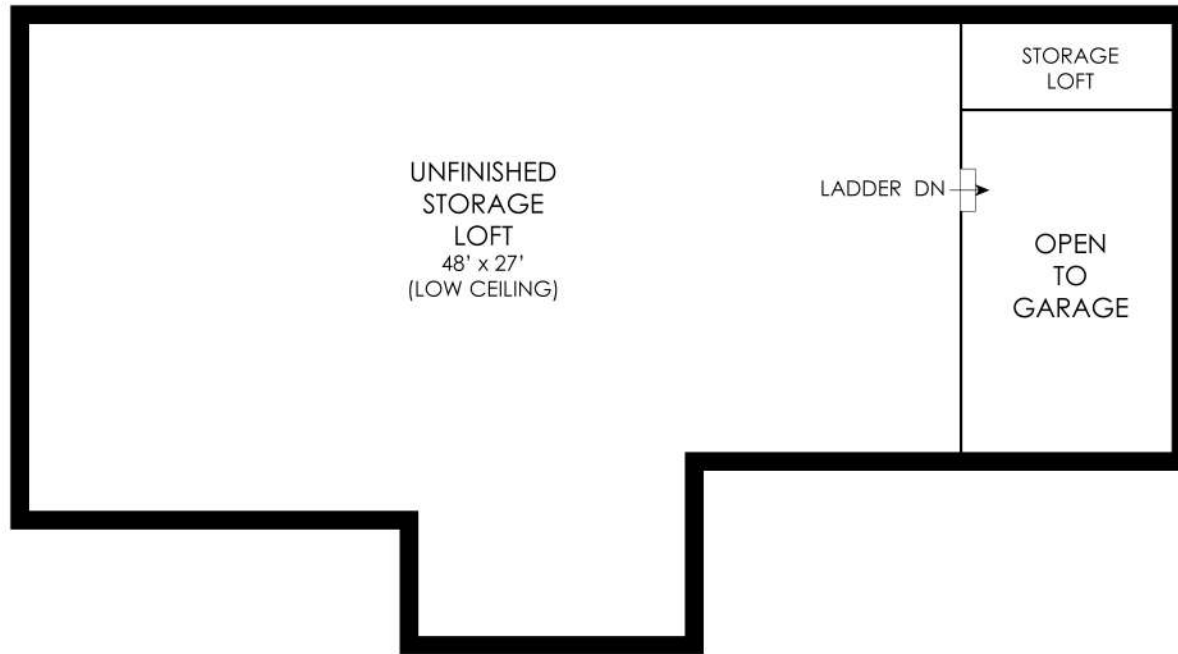

570 N BAYVIEW ROAD
SOUTHOLD, NY

1ST FLOOR - 1200 SF
(8'-0" CEILING HEIGHT)

570 N BAYVIEW ROAD
SOUTHOLD, NY

BASEMENT - 1115 SF

570 N BAYVIEW ROAD
SOUTHOLD, NY

ATTIC LOFT - 1300 SF

570 N BAYVIEW ROAD
SOUTHOLD, NY