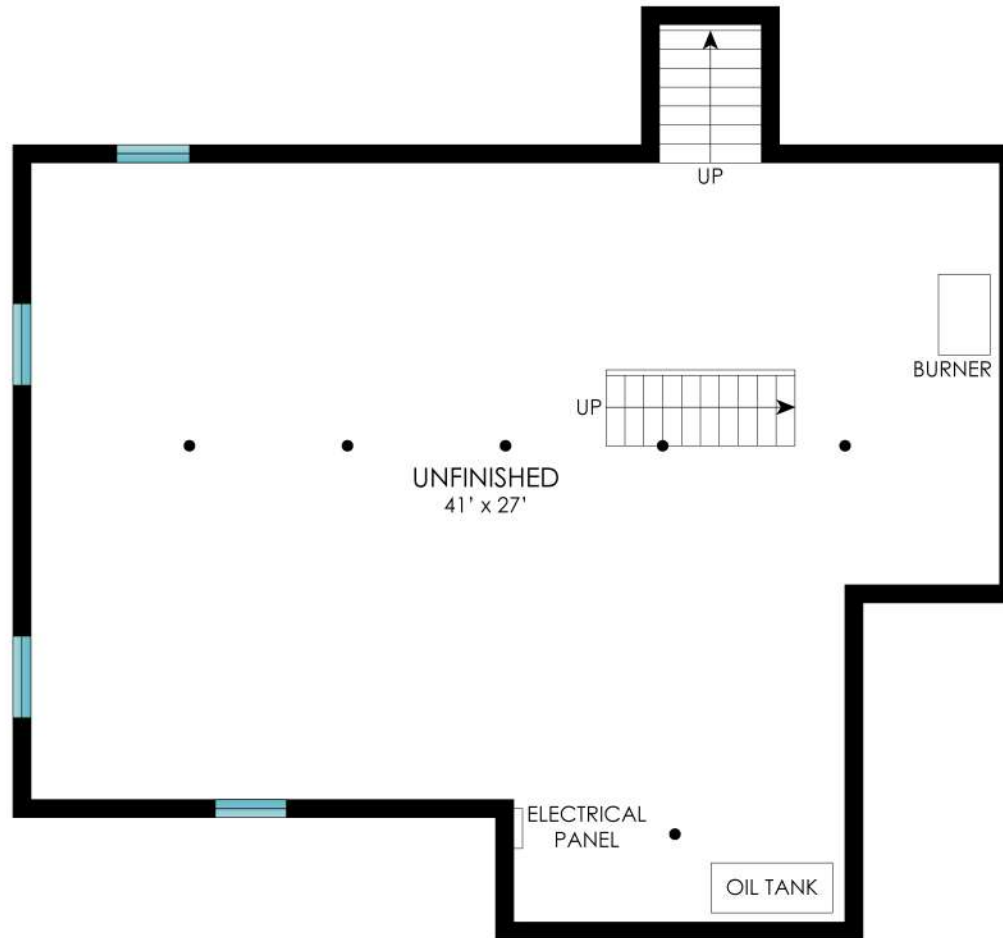

570 N BAYVIEW ROAD
SOUTHOLD, NY

1ST FLOOR - 1200 SF
(8'-0" CEILING HEIGHT)

570 N BAYVIEW ROAD
SOUTHOLD, NY

BASEMENT - 1115 SF

570 N BAYVIEW ROAD
SOUTHOLD, NY

ATTIC LOFT - 1300 SF

570 N BAYVIEW ROAD
SOUTHOLD, NY

SITE PLAN

Plans shown are for presentation purposes only and are not part of any legal document or title. They are subject to errors, omissions, inaccuracies and should not be used as a sole and accurate reference. Interested parties should make their own inquiries using independent sources.