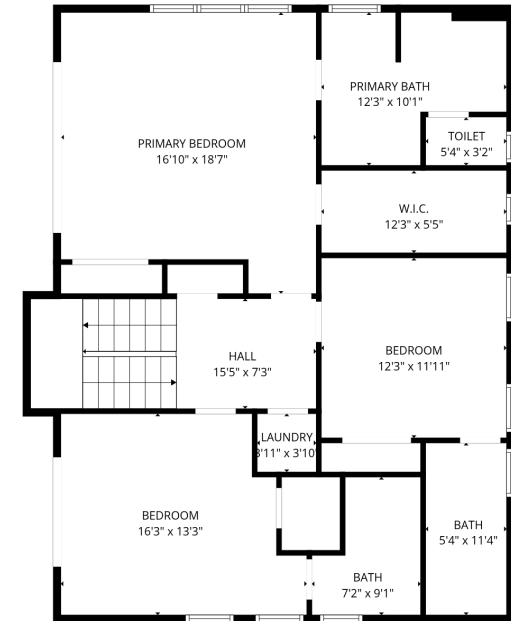

ALL FLOORS

FLOOR 1

FLOOR 2

FLOOR 3

135 SOUTH ROAD | WESTHAMPTON

FLOOR PLAN CREATED BY CUBICASA APP. MEASUREMENTS DEEMED HIGHLY RELIABLE BUT NOT GUARANTEED.

MAIN LEVEL

135 SOUTH ROAD | WESTHAMPTON

FLOOR PLAN CREATED BY CUBICASA APP. MEASUREMENTS DEEMED HIGHLY RELIABLE BUT NOT GUARANTEED.

SECOND LEVEL

135 SOUTH ROAD | WESTHAMPTON

FLOOR PLAN CREATED BY CUBICASA APP. MEASUREMENTS DEEMED HIGHLY RELIABLE BUT NOT GUARANTEED.

LOWER LEVEL

135 SOUTH ROAD | WESTHAMPTON

FLOOR PLAN CREATED BY CUBICASA APP. MEASUREMENTS DEEMED HIGHLY RELIABLE BUT NOT GUARANTEED.