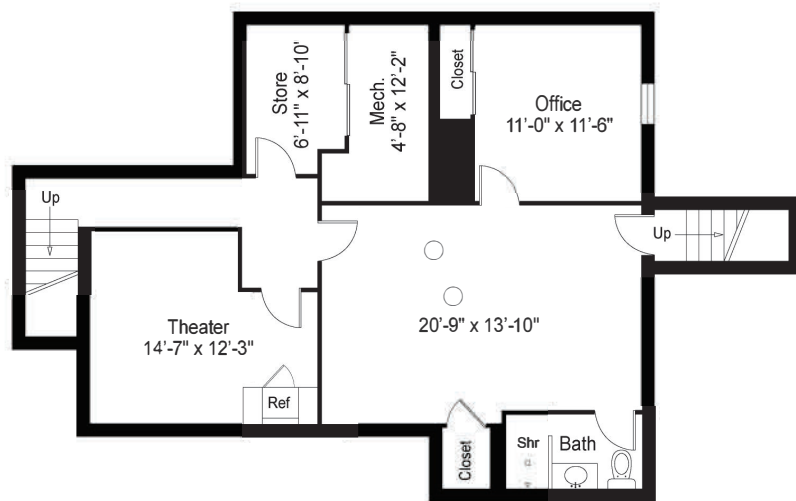

corcoran

LOWER LEVEL

FIRST FLOOR

Floor plan, furniture, and fixture measurements and dimensions are approximate and are for illustrative purposes only. The representative gives no guarantee, warranty or representation as to the accuracy and completeness of the floor plan.

First Floor	1685 Sq.Ft.
Lower Level	1040 Sq.Ft.

15 Peninsula Drive, Sag Harbor, NY 11963