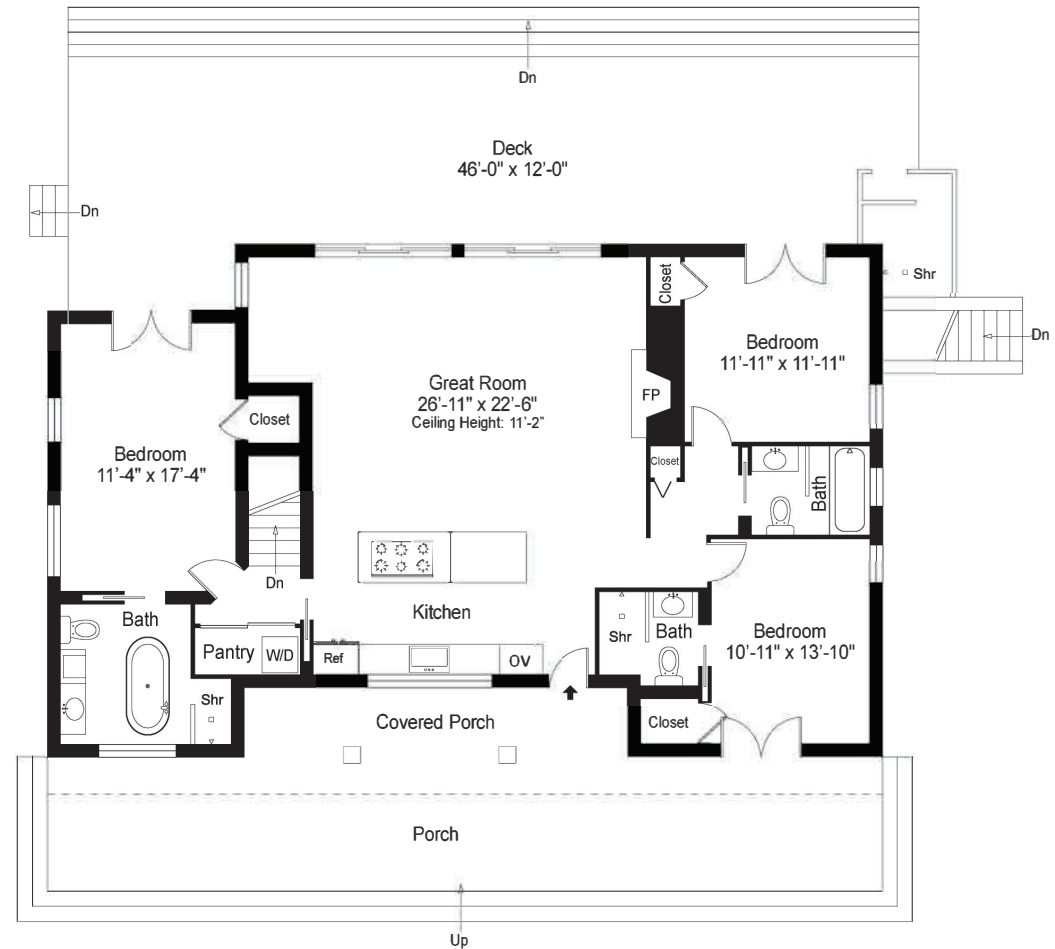

corcoran

LOWER LEVEL

FIRST FLOOR

Floor plan, furniture, and fixture measurements and dimensions are approximate and are for illustrative purposes only. The representative gives no guarantee, warranty or representation as to the accuracy and completeness of the floor plan.

First Floor	1685 Sq.Ft.
Lower Level	1040 Sq.Ft.

15 Peninsula Drive, Sag Harbor, NY 11963