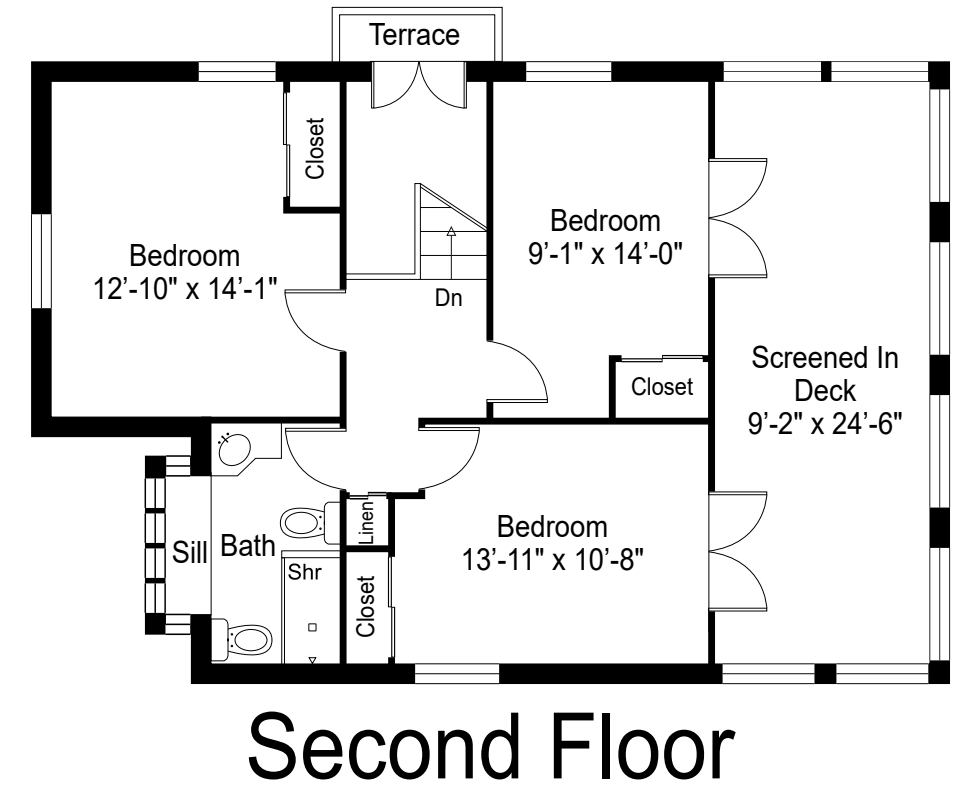

corcoran

Floor plan, furniture, and fixture measurements and dimensions are approximate and are for illustrative purposes only. The representative gives no guarantee, warranty or representation as to the accuracy and completeness of the floor plan.

First Floor	1,025 Sq.Ft.
Second Floor	899 Sq.Ft.
Basement	634 Sq.Ft.

1331 Brick Kiln Road, Sag Harbor, NY 11963