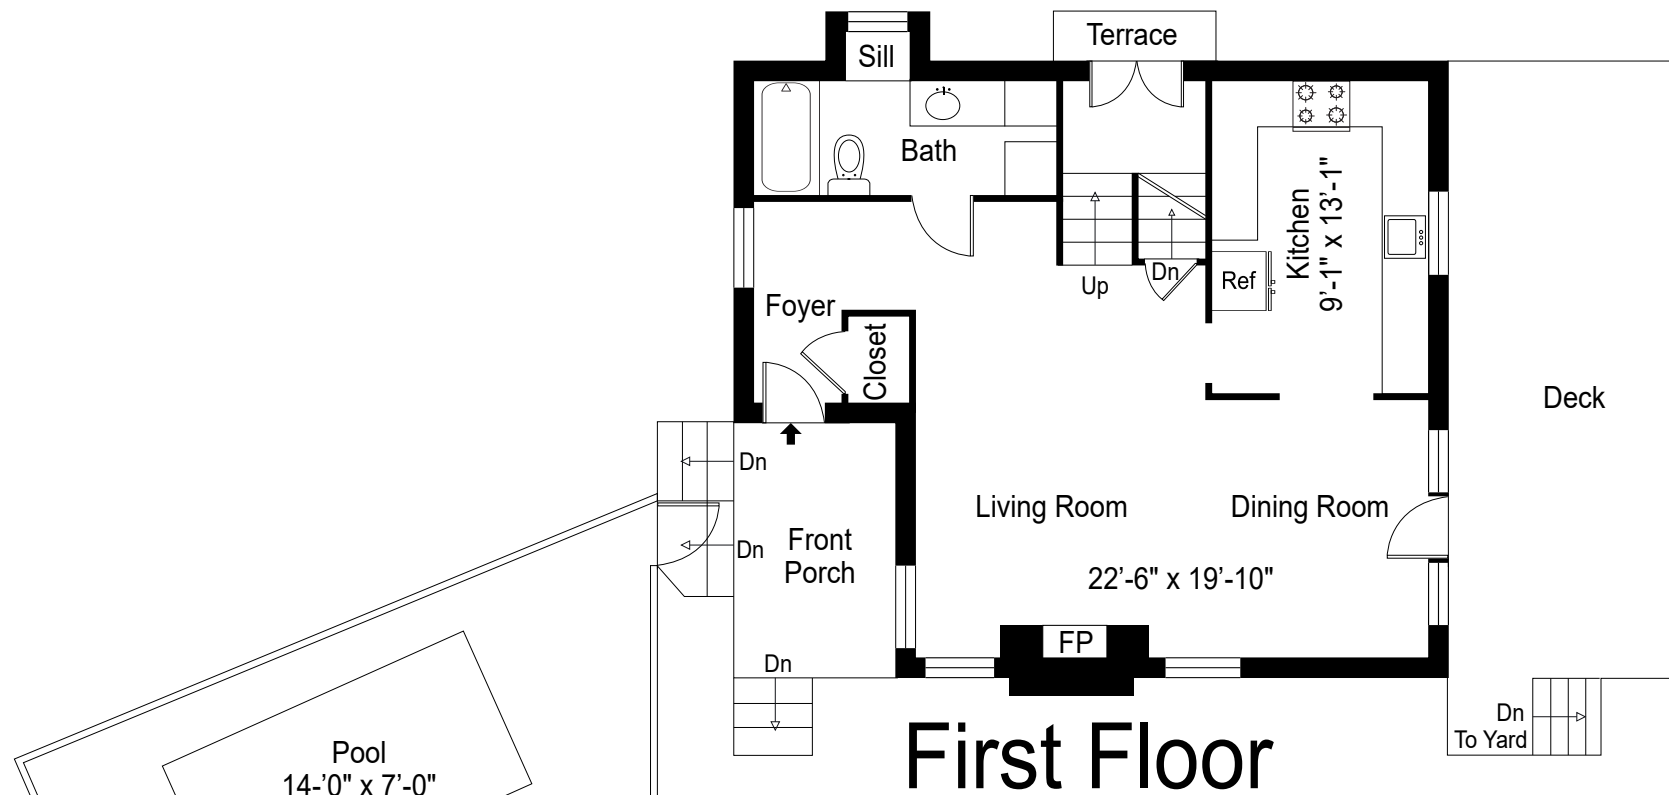

corcoran

Floor plan, furniture, and fixture measurements and dimensions are approximate and are for illustrative purposes only. The representative gives no guarantee, warranty or representation as to the accuracy and completeness of the floor plan.

First Floor	1,025 Sq.Ft.
Second Floor	899 Sq.Ft.
Basement	634 Sq.Ft.

1331 Brick Kiln Road, Sag Harbor, NY 11963