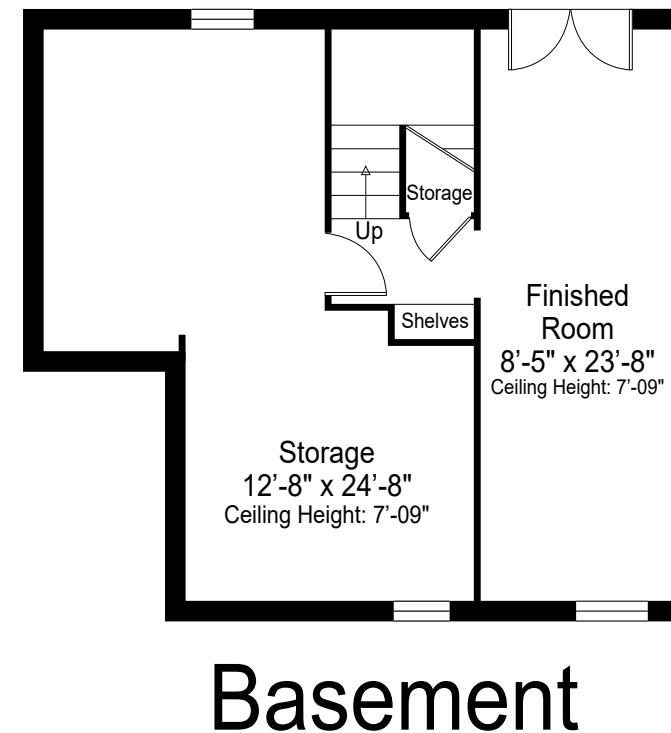

corcoran

Floor plan, furniture, and fixture measurements and dimensions are approximate and are for illustrative purposes only. The representative gives no guarantee, warranty or representation as to the accuracy and completeness of the floor plan.

First Floor	1,025 Sq.Ft.
Second Floor	899 Sq.Ft.
Basement	634 Sq.Ft.

1331 Brick Kiln Road, Sag Harbor, NY 11963