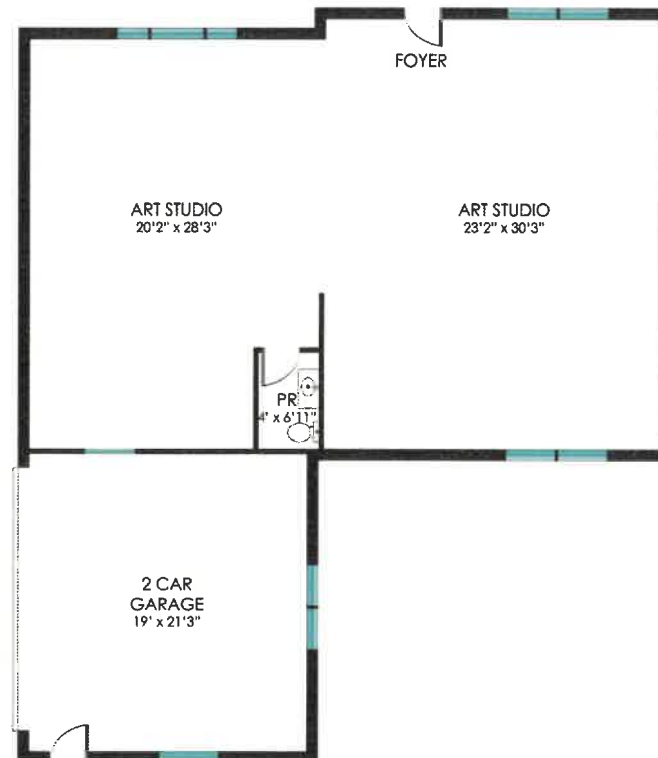

50 GIN LANE  
SOUTHAMPTON, NY

*corcoran*

2ND FLOOR - 1995 SF

Plans shown are for presentation purposes only and are not part of any legal document or title. They are subject to errors, omissions, inaccuracies and should not be used as a sole and accurate reference. Interested parties should make their own inquiries using independent sources.

50 GIN LANE  
SOUTHAMPTON, NY

*corcoran*

1ST FLOOR - 2745 SF

Plans shown are for presentation purposes only and are not part of any legal document or title. They are subject to errors, omissions, inaccuracies and should not be used as a sole and accurate reference. Interested parties should make their own inquiries using independent sources.

50 GIN LANE  
SOUTHAMPTON, NY

*corcoran*

3RD FLOOR- 1085 SF

Plans shown are for presentation purposes only and are not part of any legal document or title. They are subject to errors, omissions, inaccuracies and should not be used as a sole and accurate reference. Interested parties should make their own inquiries using independent sources.

50 GIN LANE  
SOUTHAMPTON, NY

*corcoran*

ART STUDIO - 1367 SF  
2 CAR GARAGE - 402 SF

50 GIN LANE  
SOUTHAMPTON, NY

*corcoran*

**SITE PLAN**

Plans shown are for presentation purposes only and are not part of any legal document or title. They are subject to errors, omissions, inaccuracies and should not be used as a sole and accurate reference. Interested parties should make their own inquiries using independent sources.