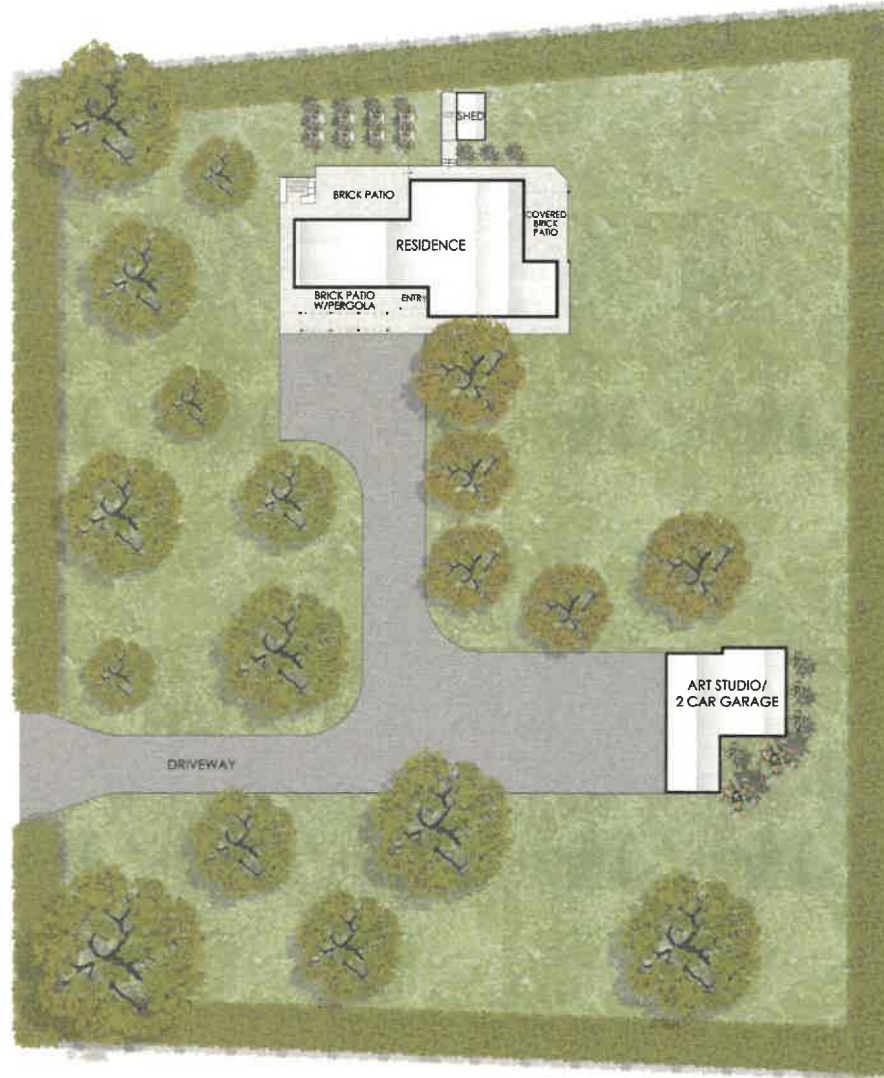

50 GIN LANE  
SOUTHAMPTON, NY

*corcoran*

2ND FLOOR - 1995 SF

Plans shown are for presentation purposes only and are not part of any legal document or title. They are subject to errors, omissions, inaccuracies and should not be used as a sole and accurate reference. Interested parties should make their own inquiries using independent sources.

50 GIN LANE  
SOUTHAMPTON, NY

*corcoran*

1ST FLOOR - 2745 SF

Plans shown are for presentation purposes only and are not part of any legal document or title. They are subject to errors, omissions, inaccuracies and should not be used as a sole and accurate reference. Interested parties should make their own inquiries using independent sources.

50 GIN LANE  
SOUTHAMPTON, NY

*corcoran*

3RD FLOOR- 1085 SF

Plans shown are for presentation purposes only and are not part of any legal document or title. They are subject to errors, omissions, inaccuracies and should not be used as a sole and accurate reference. Interested parties should make their own inquiries using independent sources.

50 GIN LANE  
SOUTHAMPTON, NY

*corcoran*

ART STUDIO - 1367 SF  
2 CAR GARAGE - 402 SF

50 GIN LANE  
SOUTHAMPTON, NY

*corcoran*

**SITE PLAN**

Plans shown are for presentation purposes only and are not part of any legal document or title. They are subject to errors, omissions, inaccuracies and should not be used as a sole and accurate reference. Interested parties should make their own inquiries using independent sources.