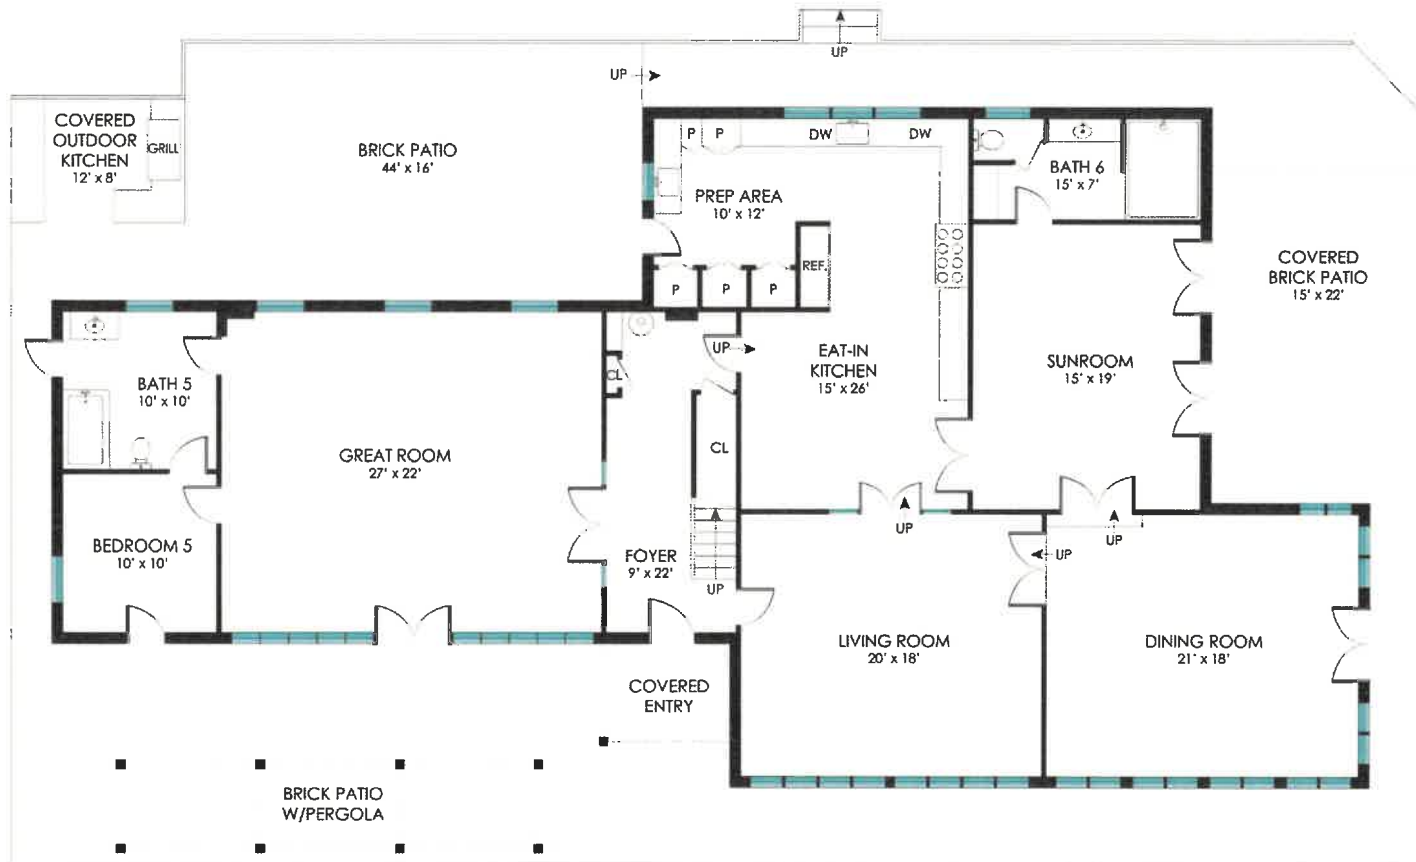

50 GIN LANE  
SOUTHAMPTON, NY

*corcoran*

2ND FLOOR - 1995 SF

Plans shown are for presentation purposes only and are not part of any legal document or title. They are subject to errors, omissions, inaccuracies and should not be used as a sole and accurate reference. Interested parties should make their own inquiries using independent sources.

50 GIN LANE  
SOUTHAMPTON, NY

*corcoran*

1ST FLOOR - 2745 SF

Plans shown are for presentation purposes only and are not part of any legal document or title. They are subject to errors, omissions, inaccuracies and should not be used as a sole and accurate reference. Interested parties should make their own inquiries using independent sources.

50 GIN LANE  
SOUTHAMPTON, NY

*corcoran*

3RD FLOOR- 1085 SF

Plans shown are for presentation purposes only and are not part of any legal document or title. They are subject to errors, omissions, inaccuracies and should not be used as a sole and accurate reference. Interested parties should make their own inquiries using independent sources.

50 GIN LANE  
SOUTHAMPTON, NY

*corcoran*

ART STUDIO - 1367 SF  
2 CAR GARAGE - 402 SF

50 GIN LANE  
SOUTHAMPTON, NY

*corcoran*

**SITE PLAN**

Plans shown are for presentation purposes only and are not part of any legal document or title. They are subject to errors, omissions, inaccuracies and should not be used as a sole and accurate reference. Interested parties should make their own inquiries using independent sources.