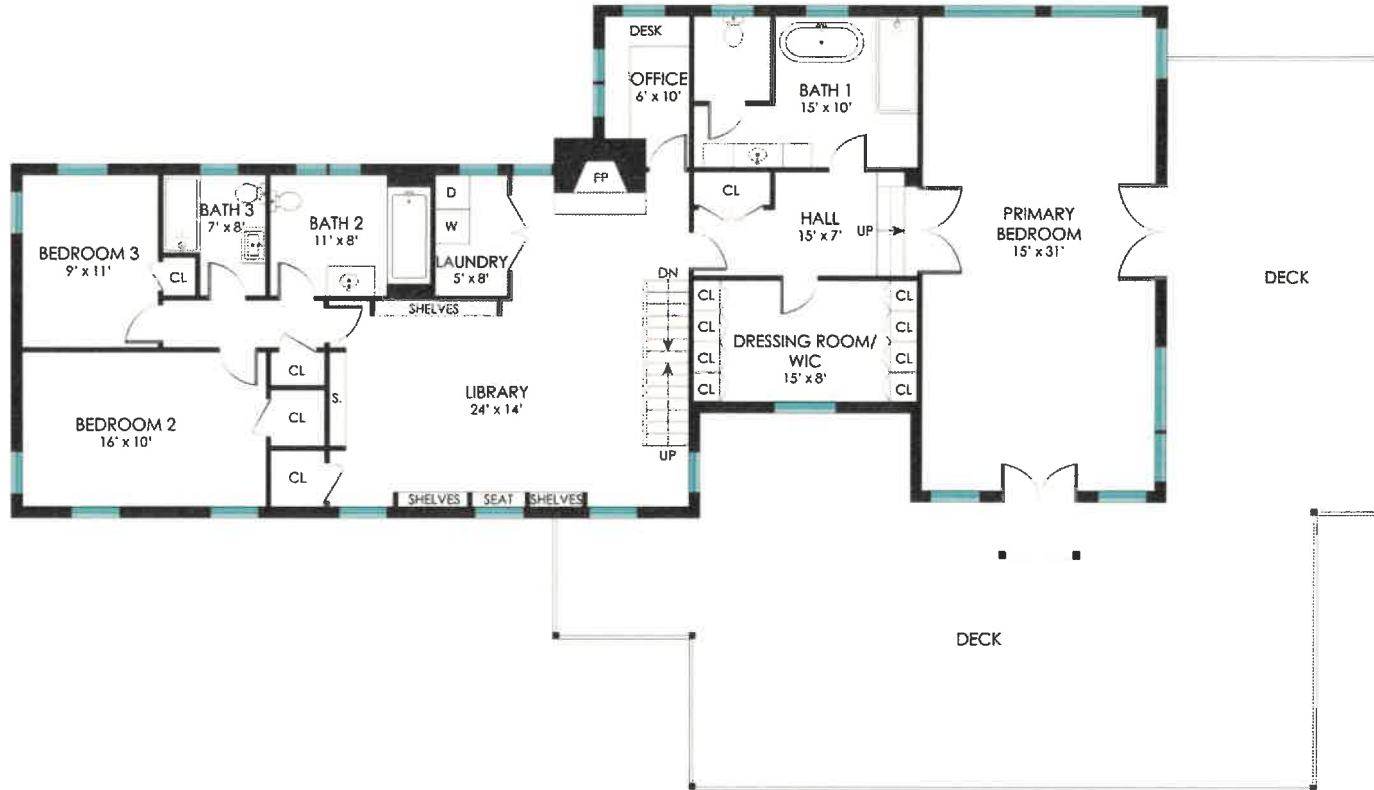

50 GIN LANE  
SOUTHAMPTON, NY

*corcoran*

2ND FLOOR - 1995 SF

Plans shown are for presentation purposes only and are not part of any legal document or title. They are subject to errors, omissions, inaccuracies and should not be used as a sole and accurate reference. Interested parties should make their own inquiries using independent sources.

50 GIN LANE  
SOUTHAMPTON, NY

*corcoran*

1ST FLOOR - 2745 SF

Plans shown are for presentation purposes only and are not part of any legal document or title. They are subject to errors, omissions, inaccuracies and should not be used as a sole and accurate reference. Interested parties should make their own inquiries using independent sources.

50 GIN LANE  
SOUTHAMPTON, NY

*corcoran*

3RD FLOOR- 1085 SF

Plans shown are for presentation purposes only and are not part of any legal document or title. They are subject to errors, omissions, inaccuracies and should not be used as a sole and accurate reference. Interested parties should make their own inquiries using independent sources.

50 GIN LANE  
SOUTHAMPTON, NY

*corcoran*

ART STUDIO - 1367 SF  
2 CAR GARAGE - 402 SF

50 GIN LANE  
SOUTHAMPTON, NY

*corcoran*

**SITE PLAN**

Plans shown are for presentation purposes only and are not part of any legal document or title. They are subject to errors, omissions, inaccuracies and should not be used as a sole and accurate reference. Interested parties should make their own inquiries using independent sources.