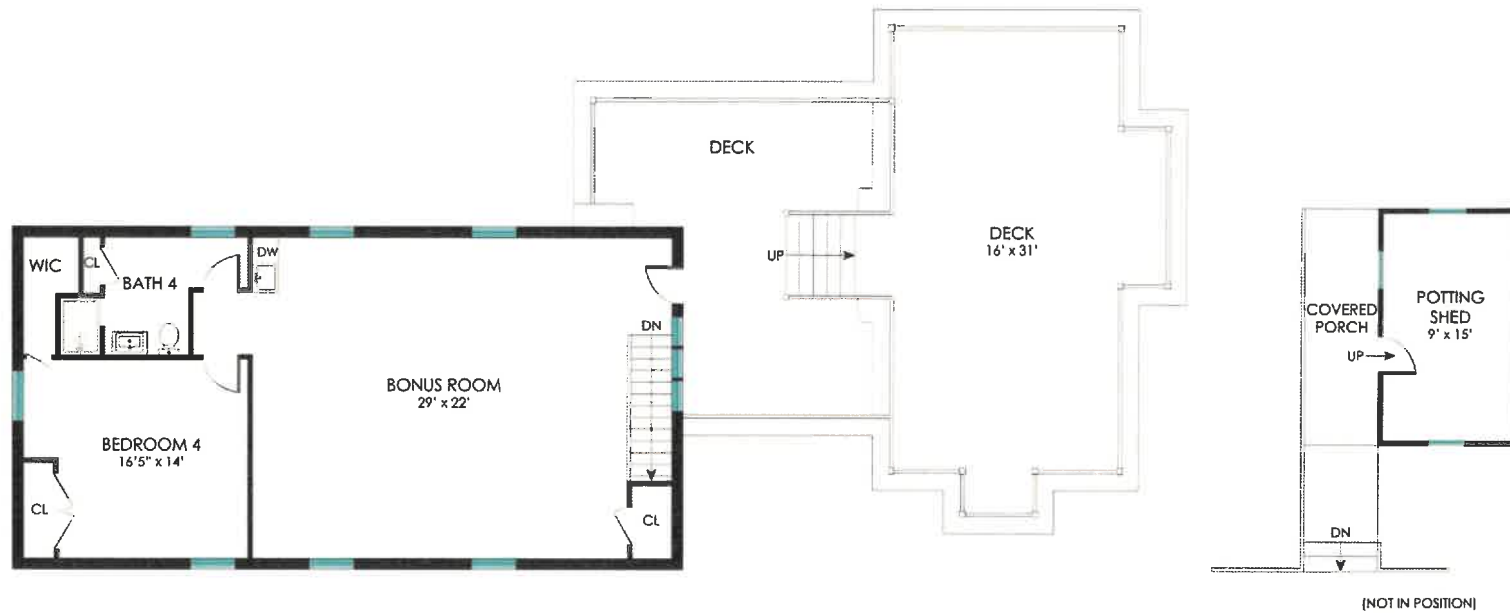

50 GIN LANE  
SOUTHAMPTON, NY

*corcoran*

2ND FLOOR - 1995 SF

Plans shown are for presentation purposes only and are not part of any legal document or title. They are subject to errors, omissions, inaccuracies and should not be used as a sole and accurate reference. Interested parties should make their own inquiries using independent sources.

50 GIN LANE  
SOUTHAMPTON, NY

*corcoran*

1ST FLOOR - 2745 SF

Plans shown are for presentation purposes only and are not part of any legal document or title. They are subject to errors, omissions, inaccuracies and should not be used as a sole and accurate reference. Interested parties should make their own inquiries using independent sources.

50 GIN LANE  
SOUTHAMPTON, NY

*corcoran*

3RD FLOOR- 1085 SF

Plans shown are for presentation purposes only and are not part of any legal document or title. They are subject to errors, omissions, inaccuracies and should not be used as a sole and accurate reference. Interested parties should make their own inquiries using independent sources.

50 GIN LANE  
SOUTHAMPTON, NY

*corcoran*

ART STUDIO - 1367 SF  
2 CAR GARAGE - 402 SF

50 GIN LANE  
SOUTHAMPTON, NY

*corcoran*

**SITE PLAN**

Plans shown are for presentation purposes only and are not part of any legal document or title. They are subject to errors, omissions, inaccuracies and should not be used as a sole and accurate reference. Interested parties should make their own inquiries using independent sources.