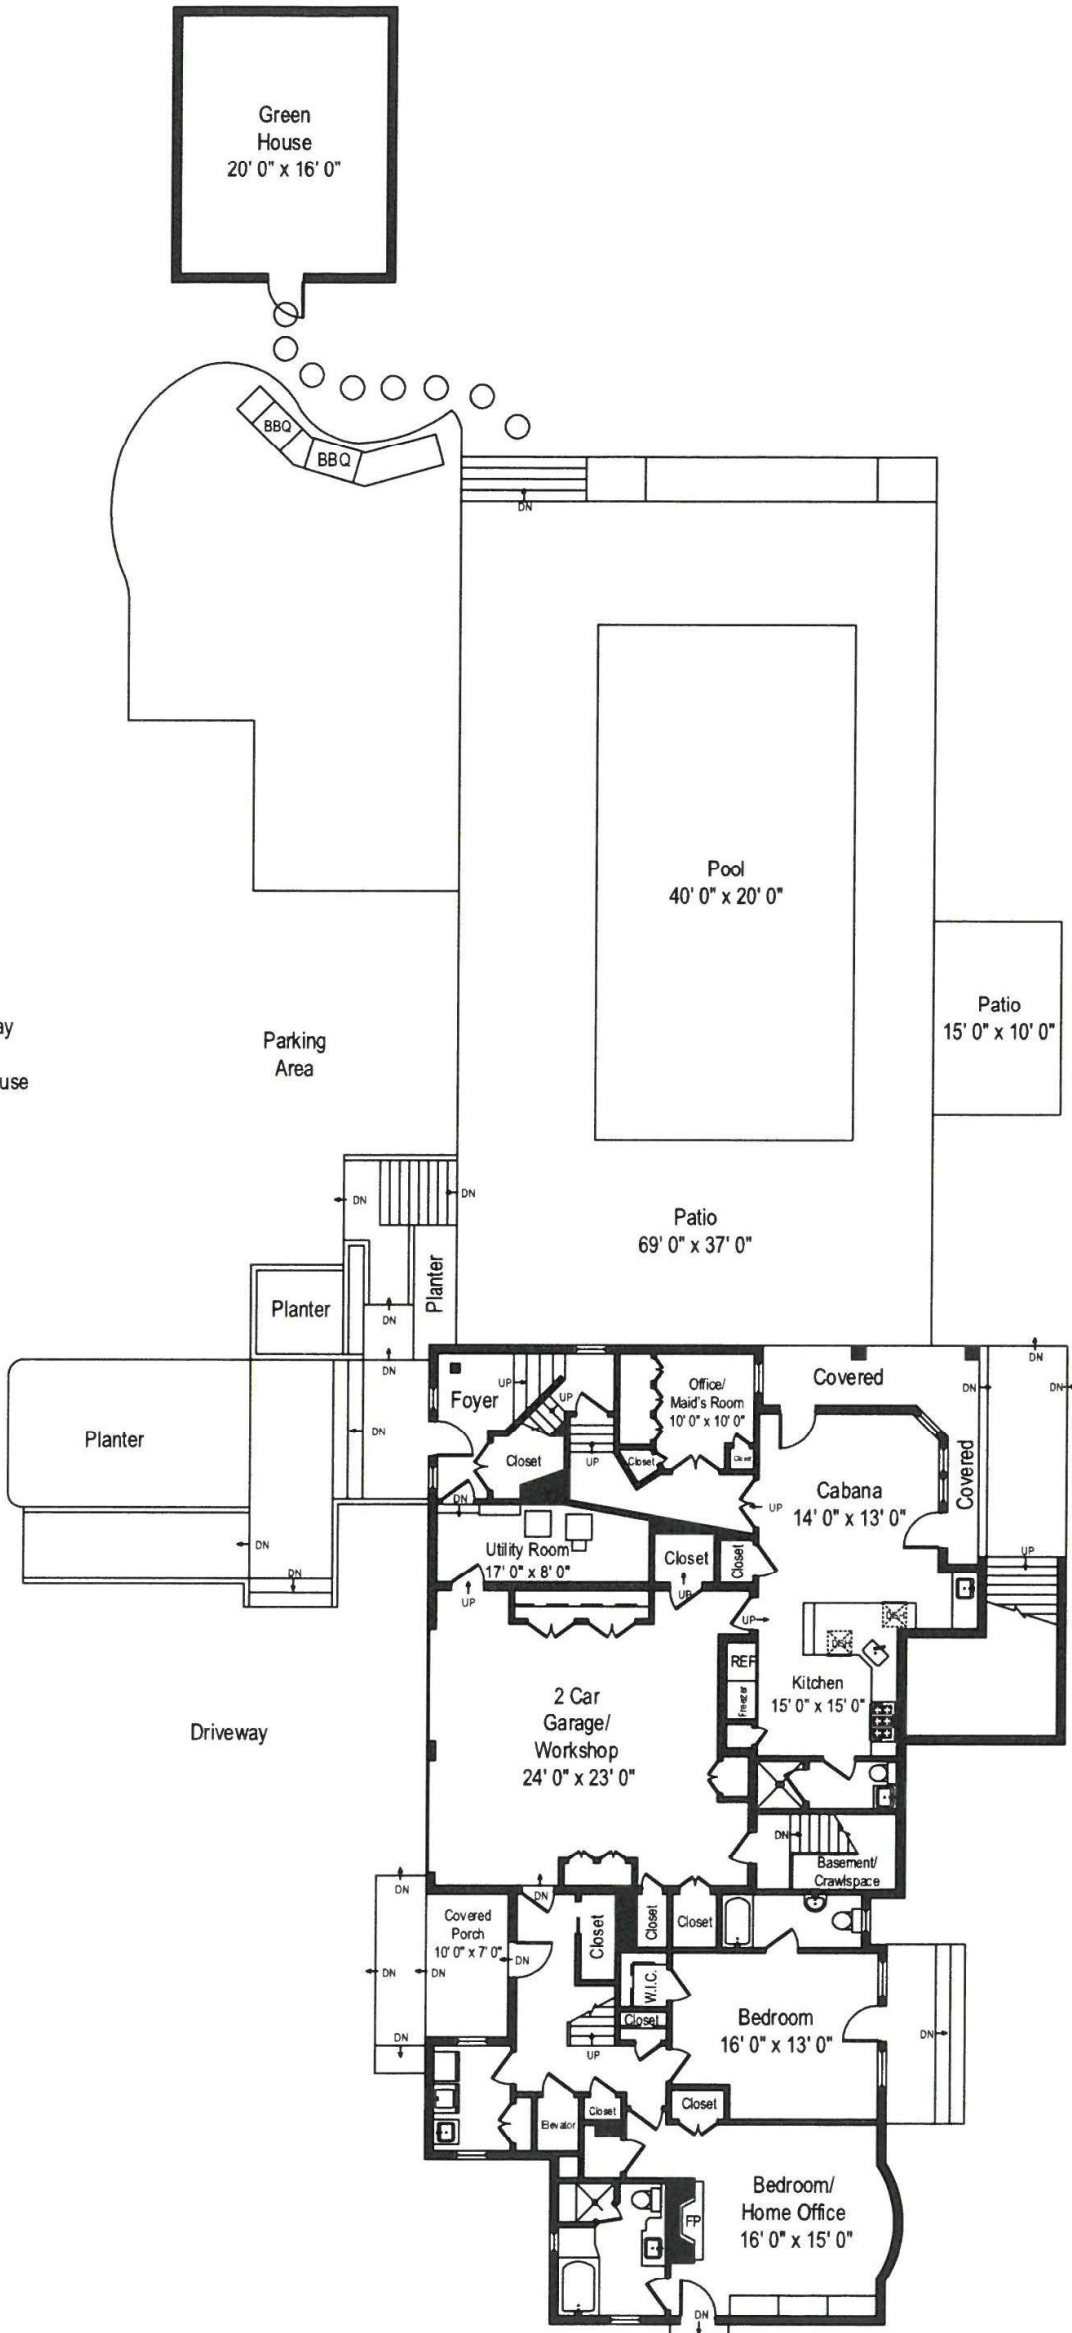

Driveway  
To  
Guest House

56 Tuthill Point Road – East Moriches, NY 11940  
Ground Level

All dimensions are approximate. This plan is for marketing purposes only.