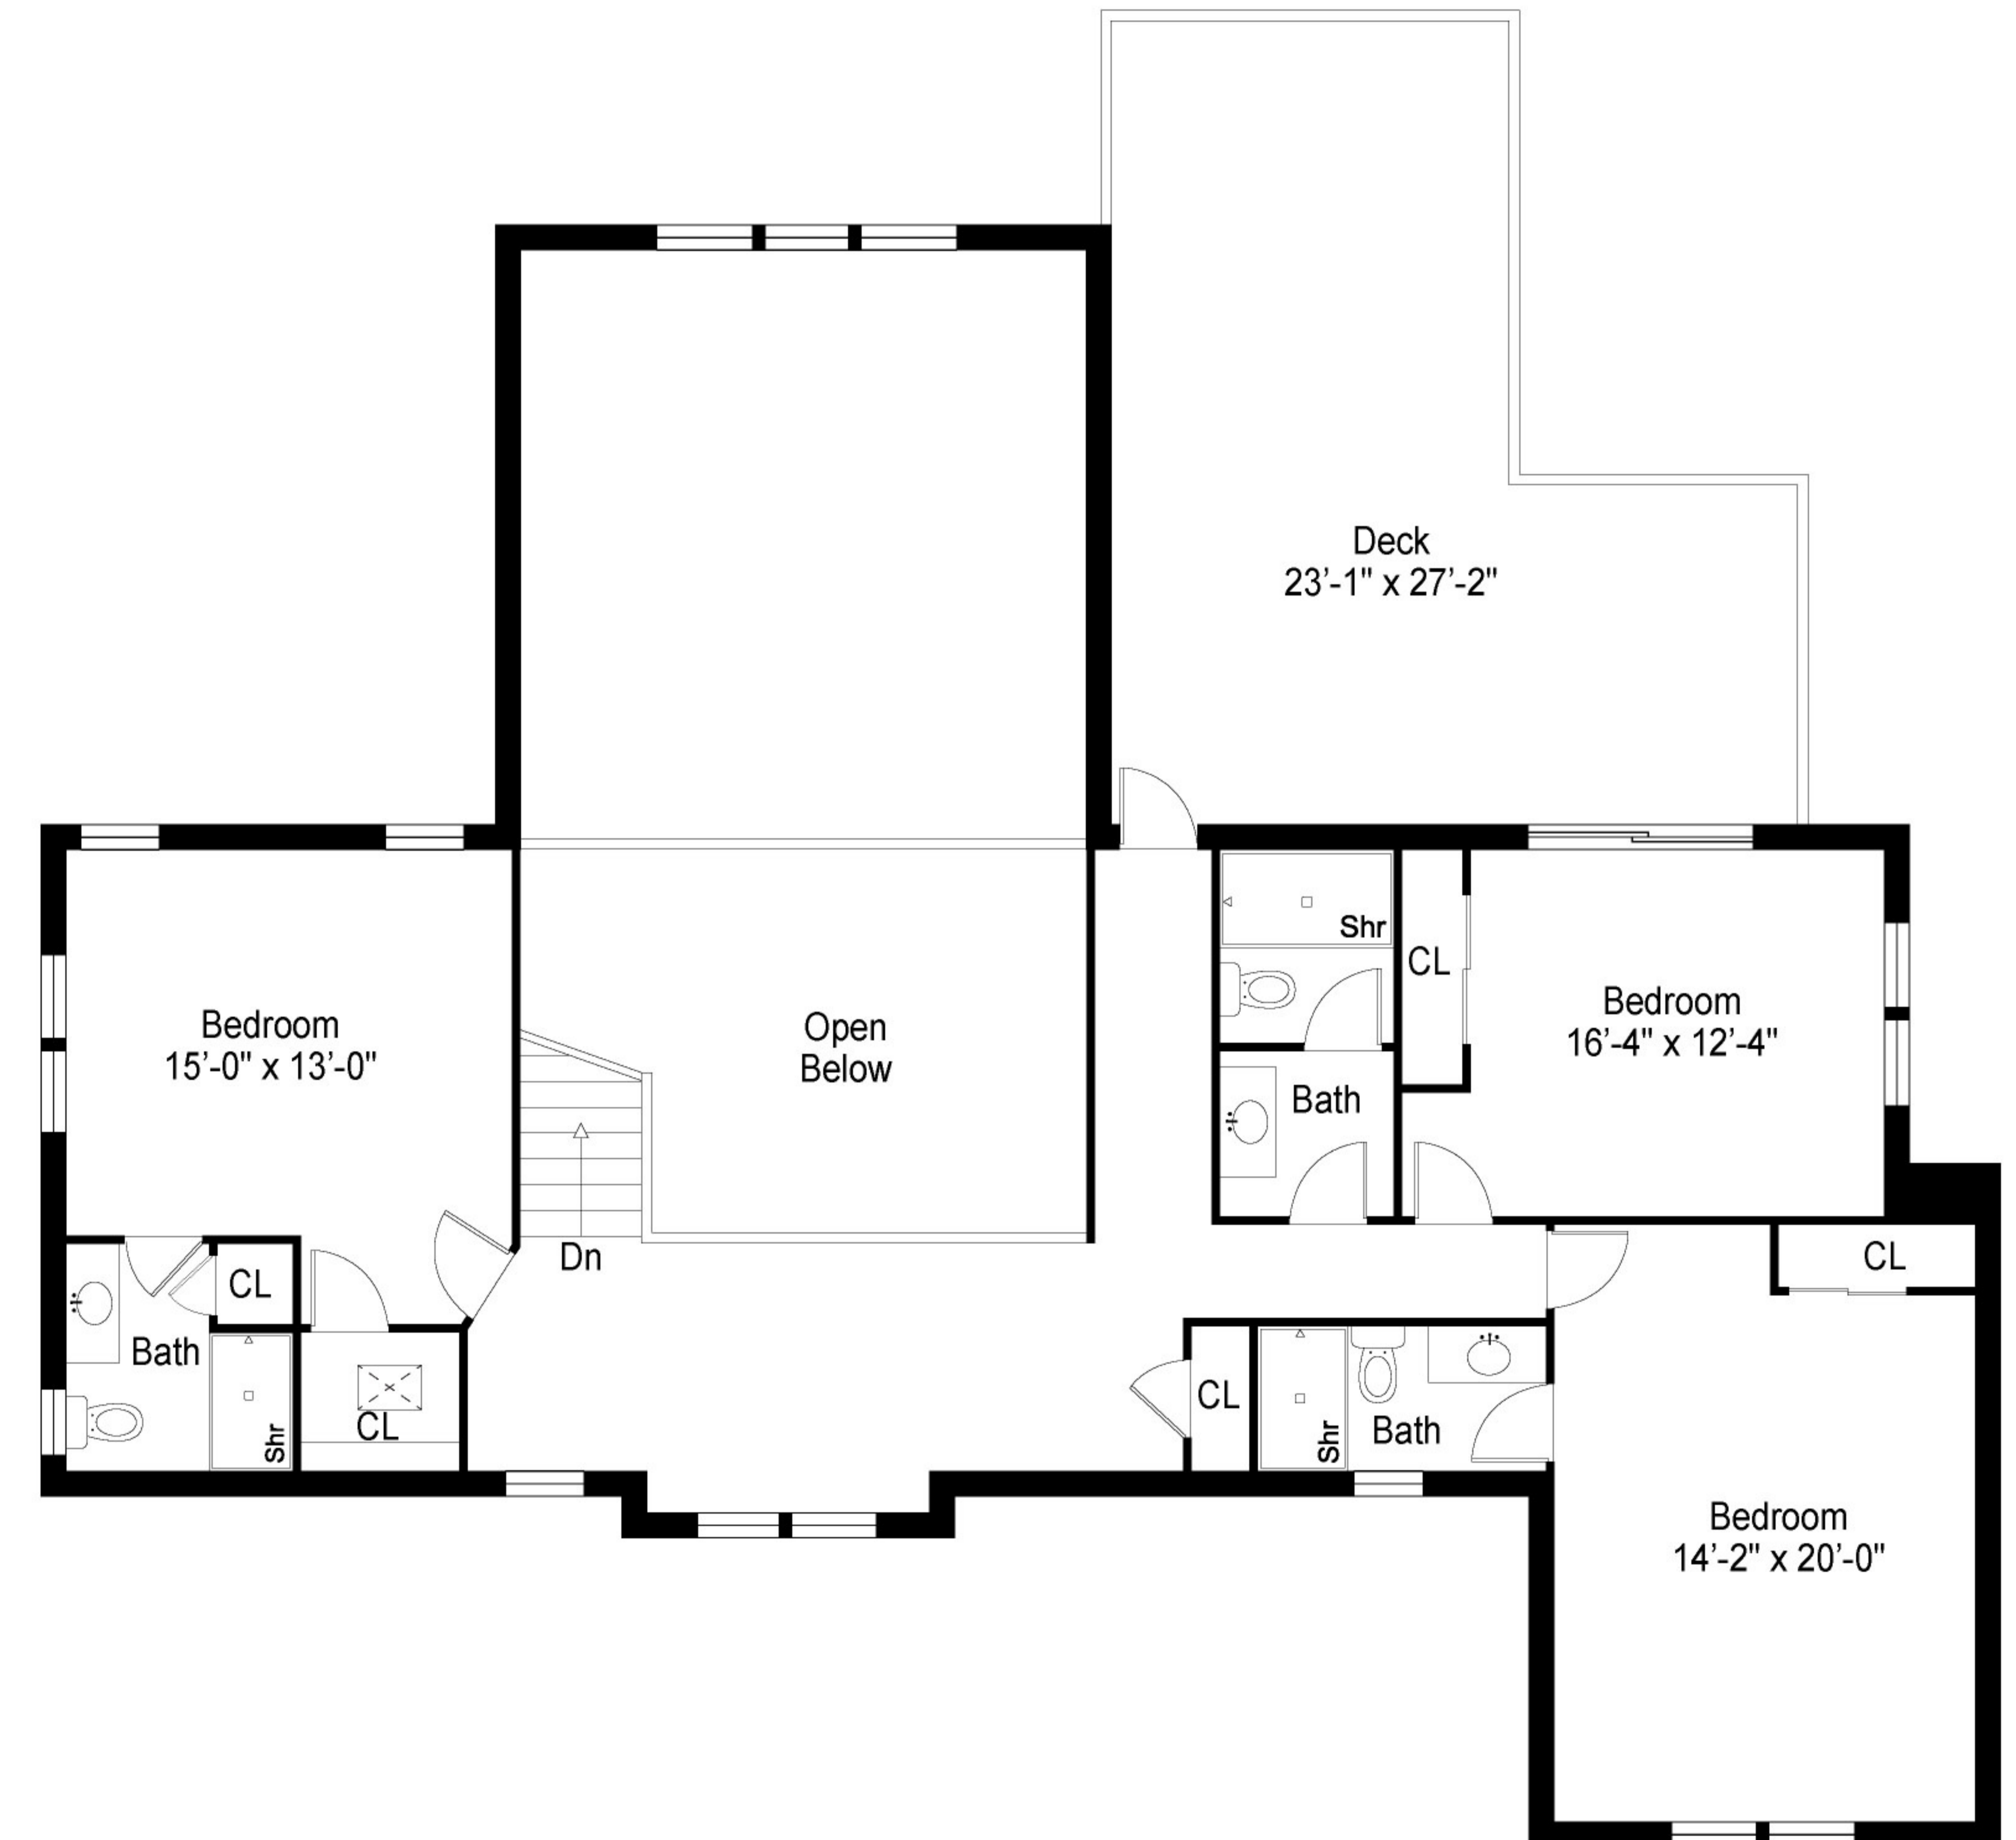

First Floor

Second Floor

Floor plan, furniture, and fixture measurements and dimensions are approximate and are for illustrative purposes only. The representative gives no guarantee, warranty or representation as to the accuracy and completeness of the floor plan.

First Floor	3191 Sq.Ft.
Second Floor	1488 Sq.Ft.
Garage	592 Sq.Ft.
Deck	969 Sq.Ft.