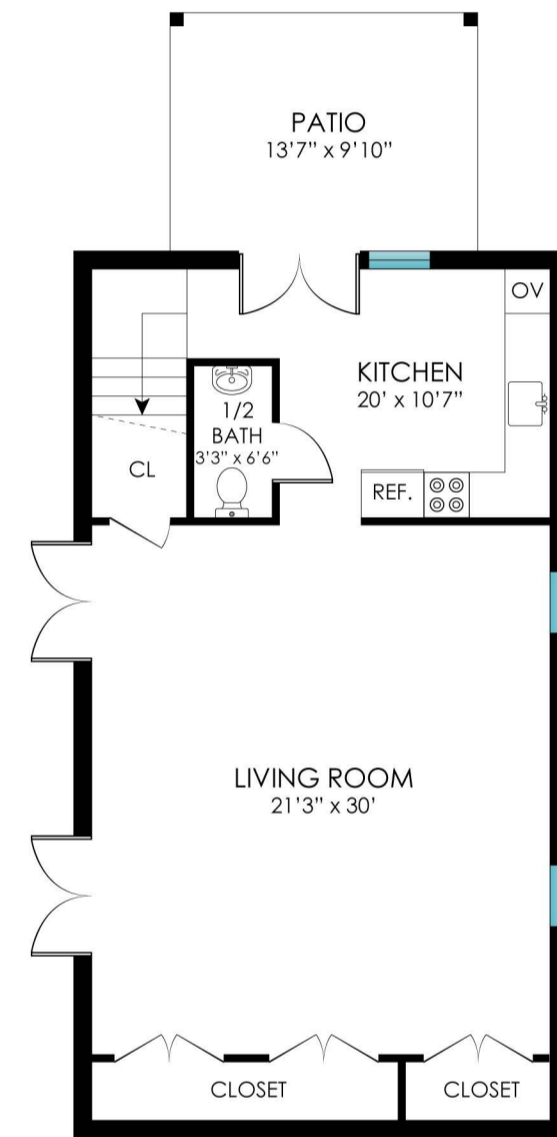

**59 SHORE ROAD  
SOUTHAMPTON, NY**

*corcoran*

**MAIN HOUSE FIRST FLOOR INT - 5,000 SF  
 MAIN HOUSE FIRST FLOOR EXT - 2,550 SF  
 GARAGE - 1,024 SF  
 POOL - 1,200 SF**

59 SHORE ROAD  
SOUTHAMPTON, NY

*corcoran*

MAIN HOUSE SECOND FLOOR INT - 5,000 SF  
MAIN HOUSE SECOND FLOOR EXT - 371 SF

59 SHORE ROAD  
SOUTHAMPTON, NY

*corcoran*

FIRST FLOOR

SECOND FLOOR

GUEST HOUSE FIRST FLOOR INT - 640 SF  
GUEST HOUSE FIRST FLOOR EXT - 125 SF  
GUEST HOUSE SECOND FLOOR INT - 684 SF  
GUEST HOUSE SECOND FLOOR EXT - 256 SF

59 SHORE ROAD  
SOUTHAMPTON, NY

*corcoran*

TOTAL INT - 12,348 SF  
TOTAL EXT - 4,502 SF  
TOTAL - 16,850 SF