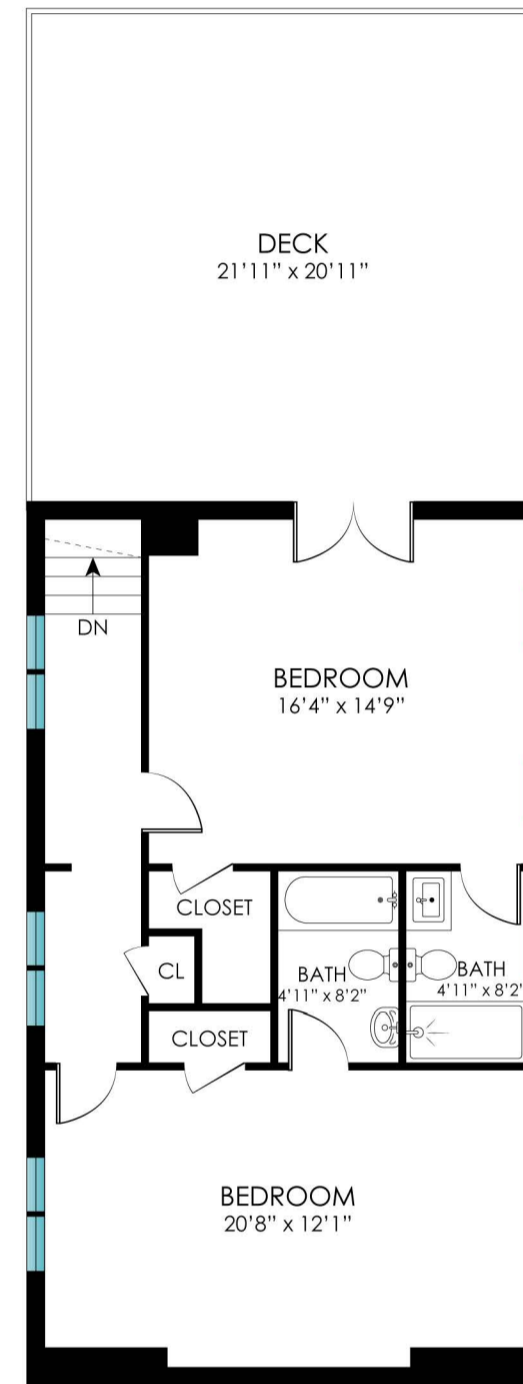

**59 SHORE ROAD  
SOUTHAMPTON, NY**

*corcoran*

**MAIN HOUSE FIRST FLOOR INT - 5,000 SF  
 MAIN HOUSE FIRST FLOOR EXT - 2,550 SF  
 GARAGE - 1,024 SF  
 POOL - 1,200 SF**

59 SHORE ROAD  
SOUTHAMPTON, NY

*corcoran*

MAIN HOUSE SECOND FLOOR INT - 5,000 SF  
MAIN HOUSE SECOND FLOOR EXT - 371 SF

59 SHORE ROAD  
SOUTHAMPTON, NY

*corcoran*

FIRST FLOOR

SECOND FLOOR

GUEST HOUSE FIRST FLOOR INT - 640 SF  
GUEST HOUSE FIRST FLOOR EXT - 125 SF  
GUEST HOUSE SECOND FLOOR INT - 684 SF  
GUEST HOUSE SECOND FLOOR EXT - 256 SF

59 SHORE ROAD  
SOUTHAMPTON, NY

*corcoran*

TOTAL INT - 12,348 SF  
TOTAL EXT - 4,502 SF  
TOTAL - 16,850 SF