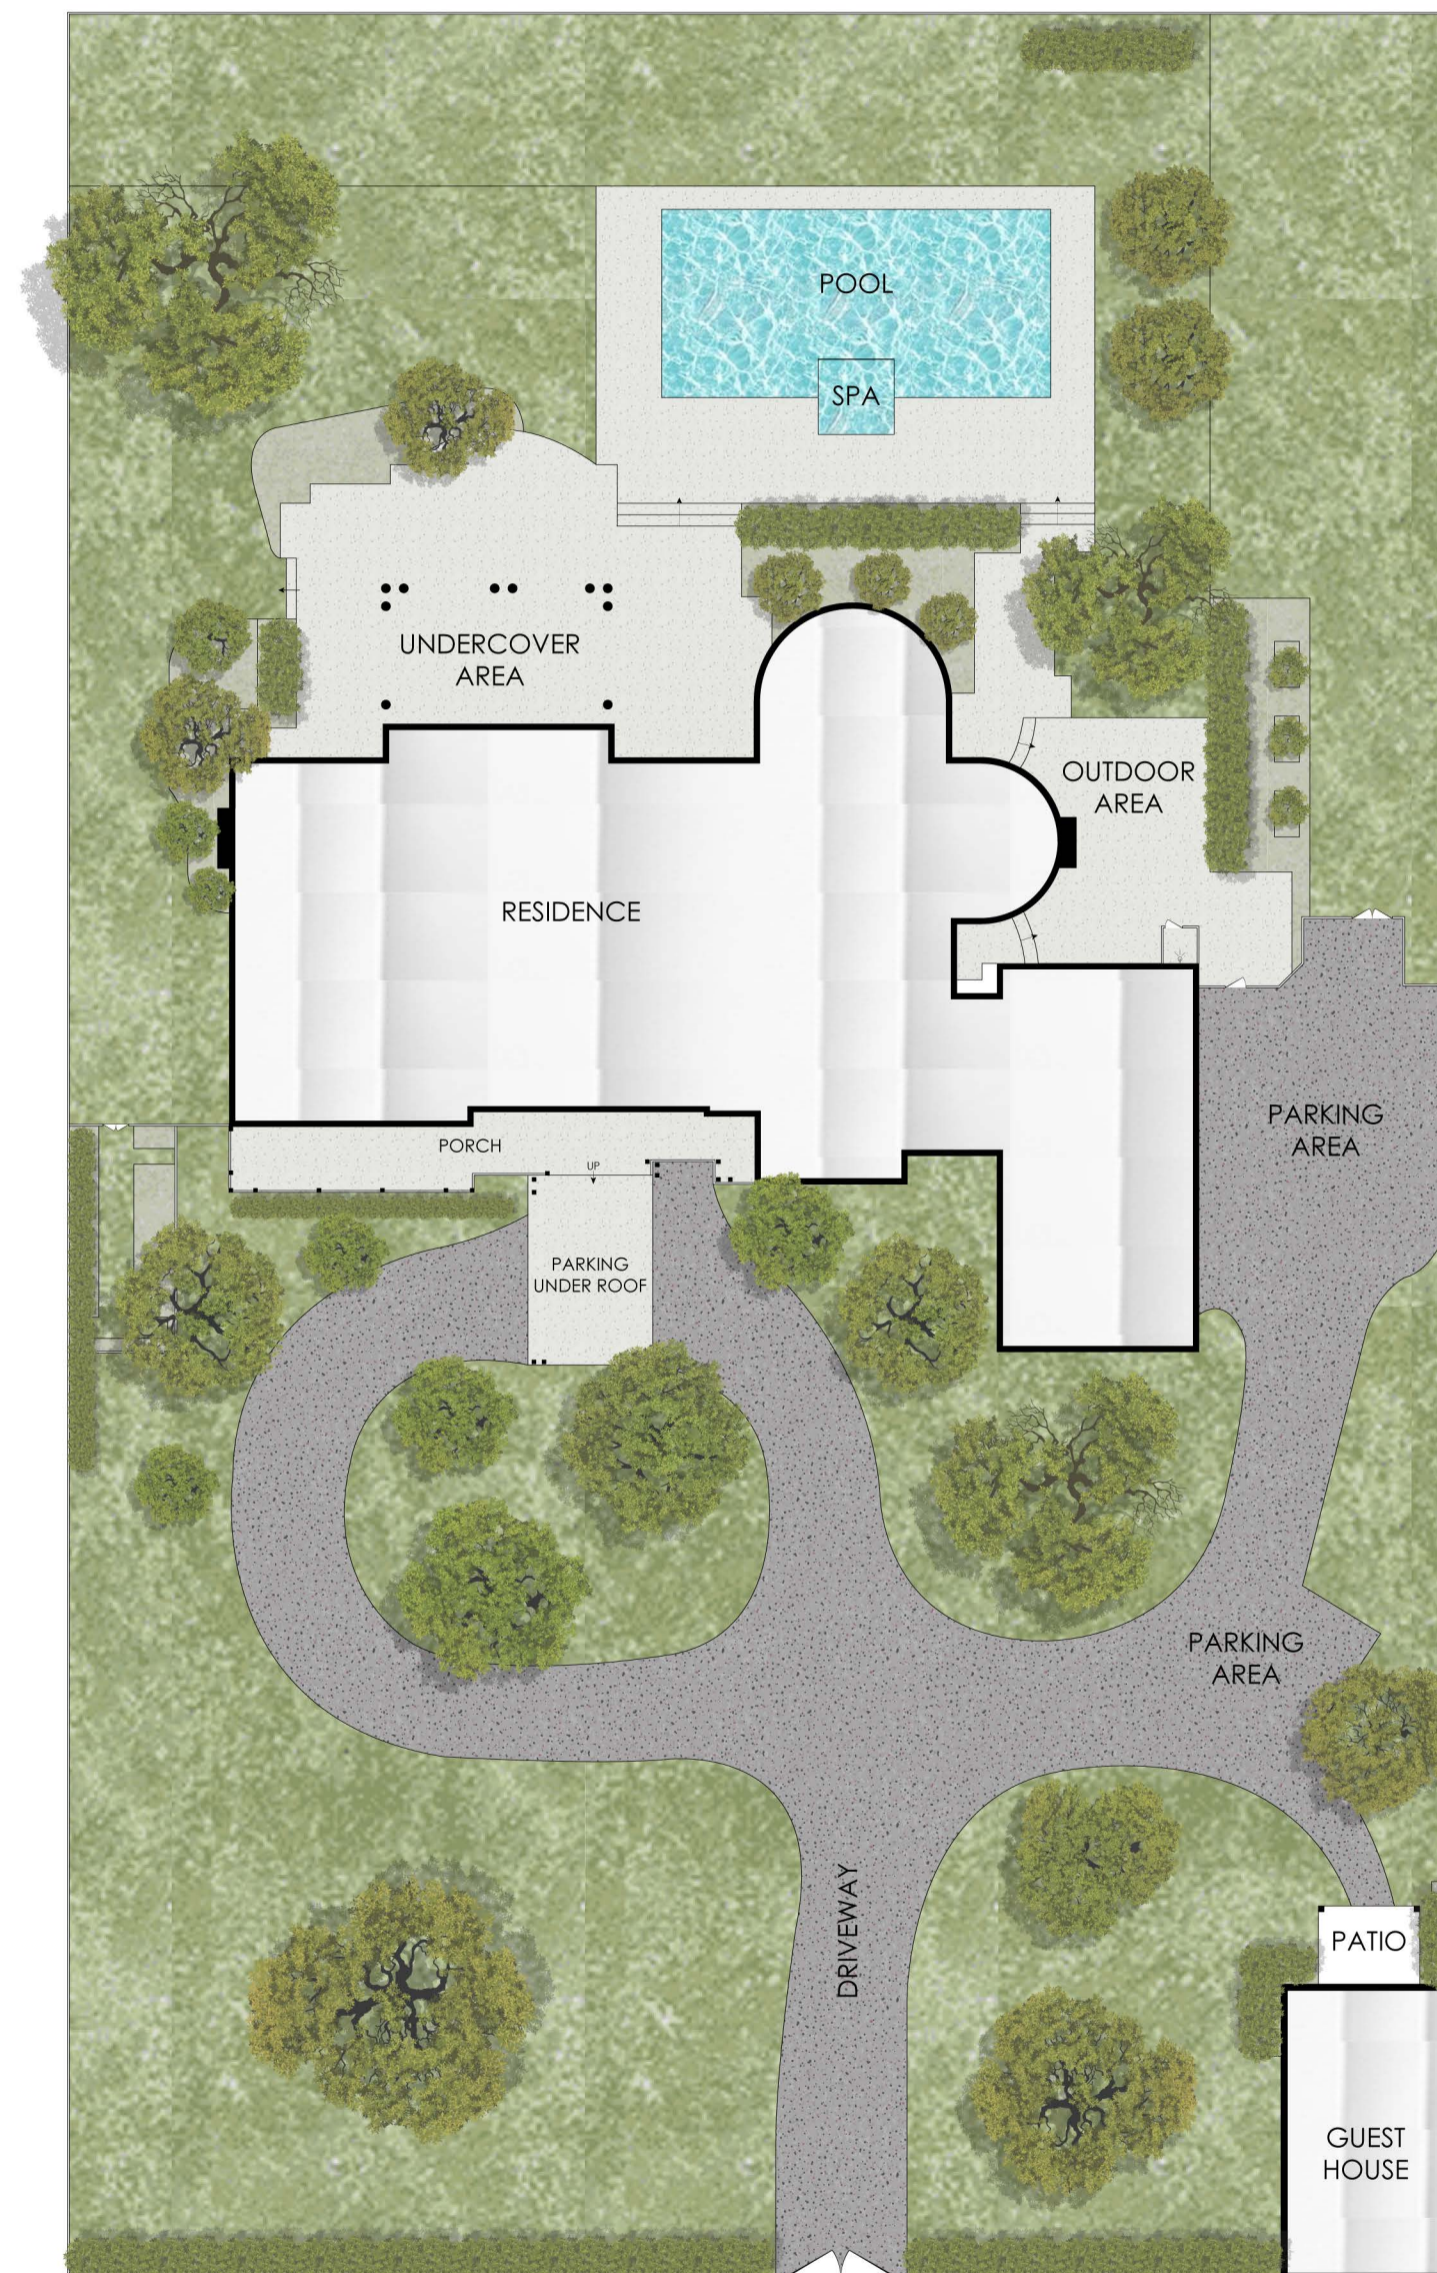

**59 SHORE ROAD  
SOUTHAMPTON, NY**

*corcoran*

**MAIN HOUSE FIRST FLOOR INT - 5,000 SF  
 MAIN HOUSE FIRST FLOOR EXT - 2,550 SF  
 GARAGE - 1,024 SF  
 POOL - 1,200 SF**

59 SHORE ROAD  
SOUTHAMPTON, NY

*corcoran*

MAIN HOUSE SECOND FLOOR INT - 5,000 SF  
MAIN HOUSE SECOND FLOOR EXT - 371 SF

59 SHORE ROAD  
SOUTHAMPTON, NY

*corcoran*

FIRST FLOOR

SECOND FLOOR

GUEST HOUSE FIRST FLOOR INT - 640 SF  
GUEST HOUSE FIRST FLOOR EXT - 125 SF  
GUEST HOUSE SECOND FLOOR INT - 684 SF  
GUEST HOUSE SECOND FLOOR EXT - 256 SF

59 SHORE ROAD  
SOUTHAMPTON, NY

*corcoran*

TOTAL INT - 12,348 SF  
TOTAL EXT - 4,502 SF  
TOTAL - 16,850 SF