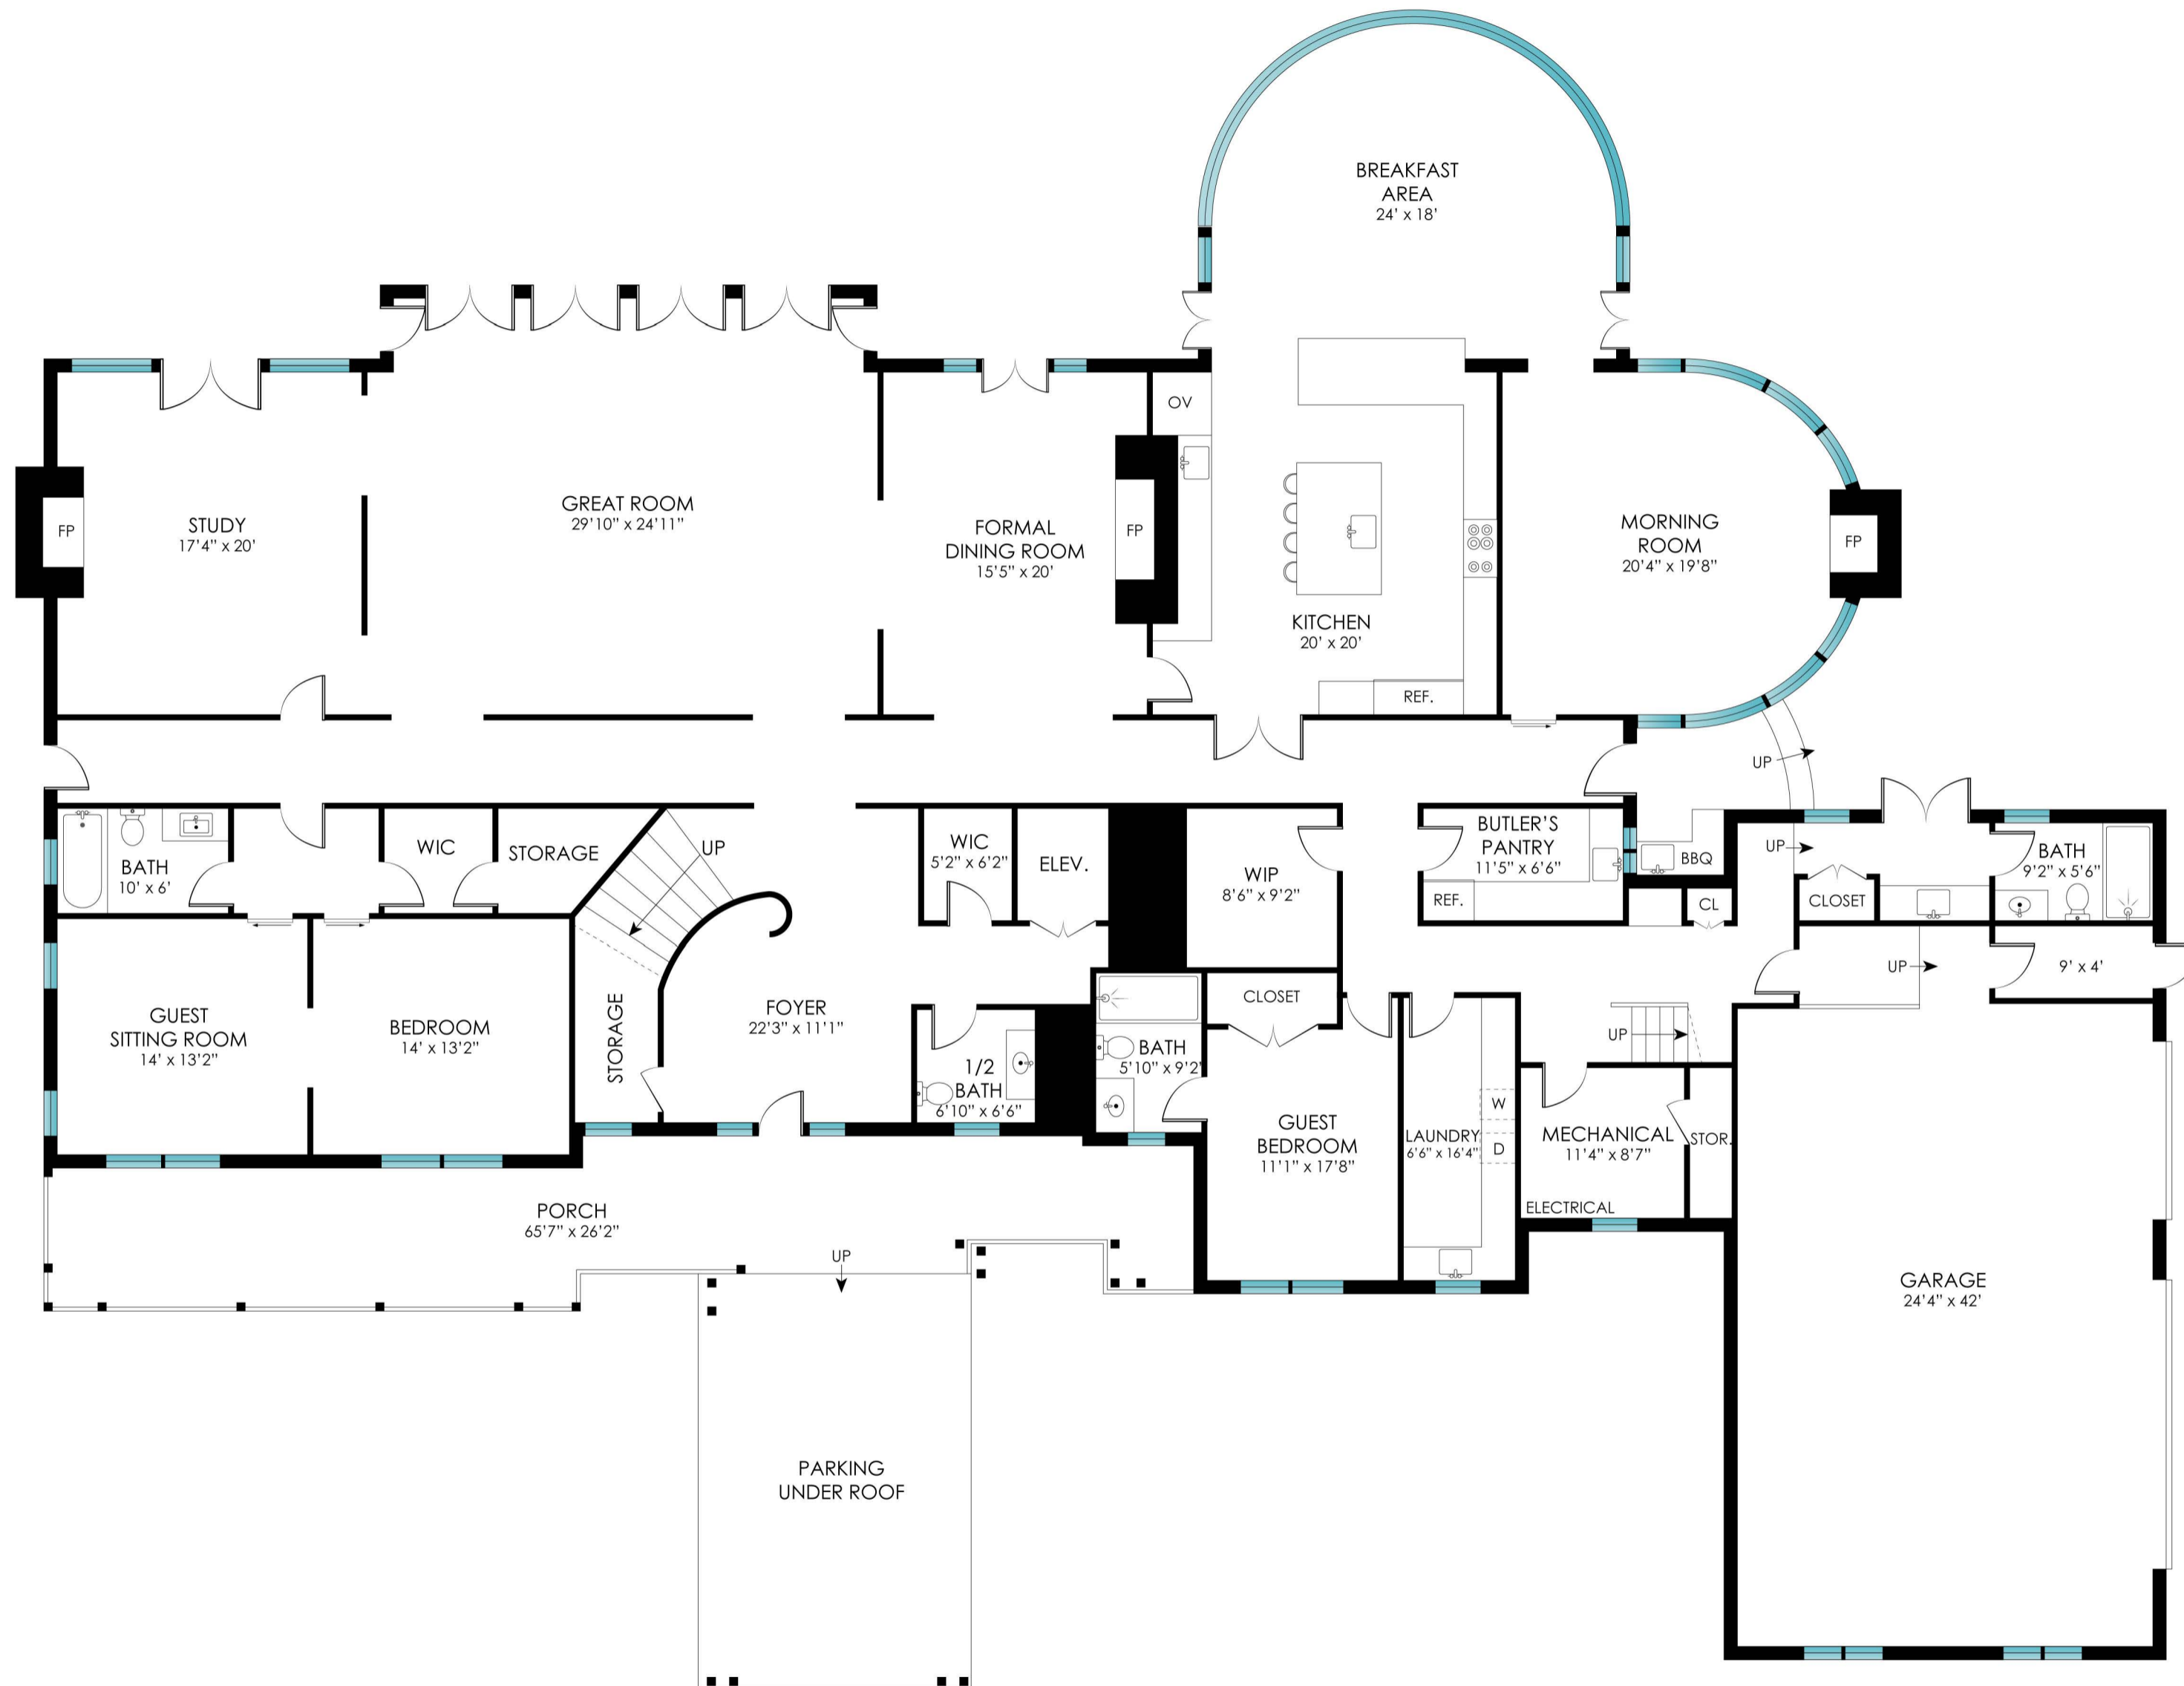

**59 SHORE ROAD  
SOUTHAMPTON, NY**

*corcoran*

**MAIN HOUSE FIRST FLOOR INT - 5,000 SF  
 MAIN HOUSE FIRST FLOOR EXT - 2,550 SF  
 GARAGE - 1,024 SF  
 POOL - 1,200 SF**

59 SHORE ROAD  
SOUTHAMPTON, NY

*corcoran*

MAIN HOUSE SECOND FLOOR INT - 5,000 SF  
MAIN HOUSE SECOND FLOOR EXT - 371 SF

59 SHORE ROAD  
SOUTHAMPTON, NY

*corcoran*

FIRST FLOOR

SECOND FLOOR

GUEST HOUSE FIRST FLOOR INT - 640 SF  
GUEST HOUSE FIRST FLOOR EXT - 125 SF  
GUEST HOUSE SECOND FLOOR INT - 684 SF  
GUEST HOUSE SECOND FLOOR EXT - 256 SF

59 SHORE ROAD  
SOUTHAMPTON, NY

*corcoran*

TOTAL INT - 12,348 SF  
TOTAL EXT - 4,502 SF  
TOTAL - 16,850 SF