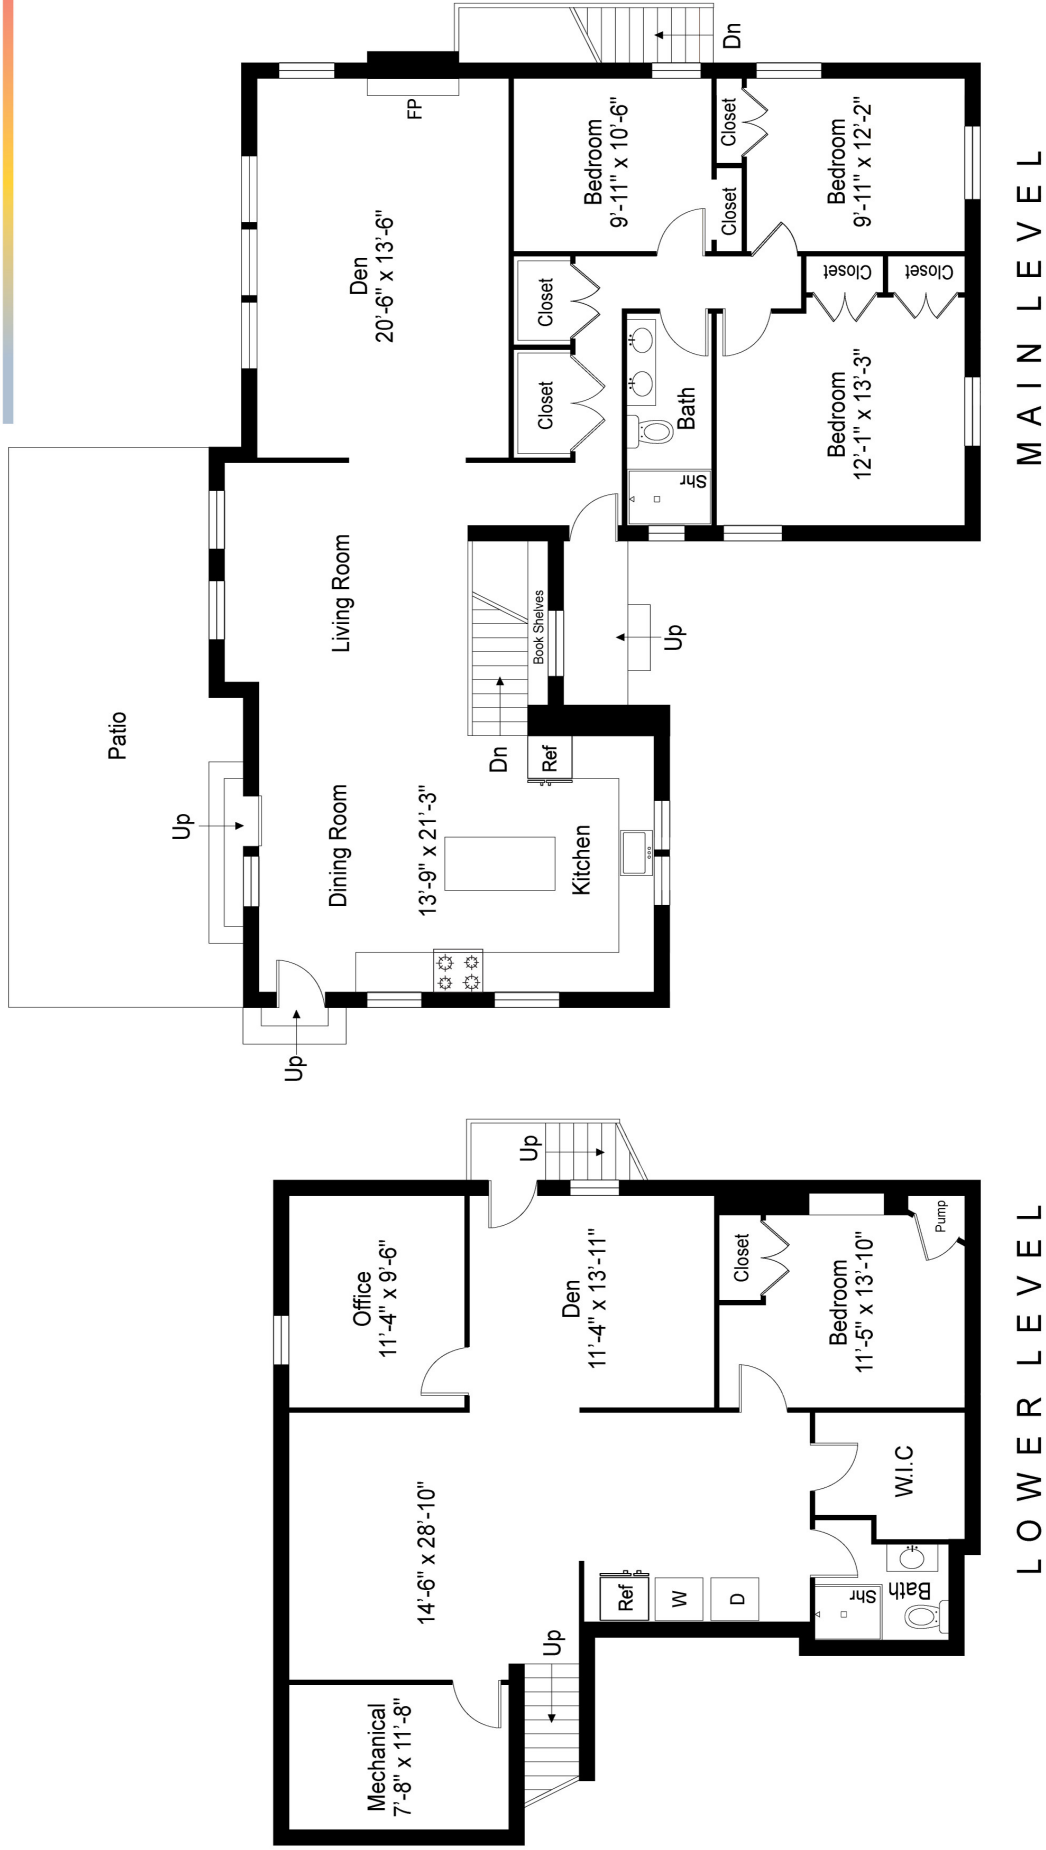

CORCORAN

Main Level	1,458 Sq.Ft.
Lower Level	1,047 Sq.Ft.
<b>Total</b>	<b>2,505 Sq.Ft.</b>

Floor plan, furniture, and fixture measurements and dimensions are approximate and are for illustrative purposes only. The representative gives no guarantee, warranty or representation as to the accuracy and completeness of the floor plan.