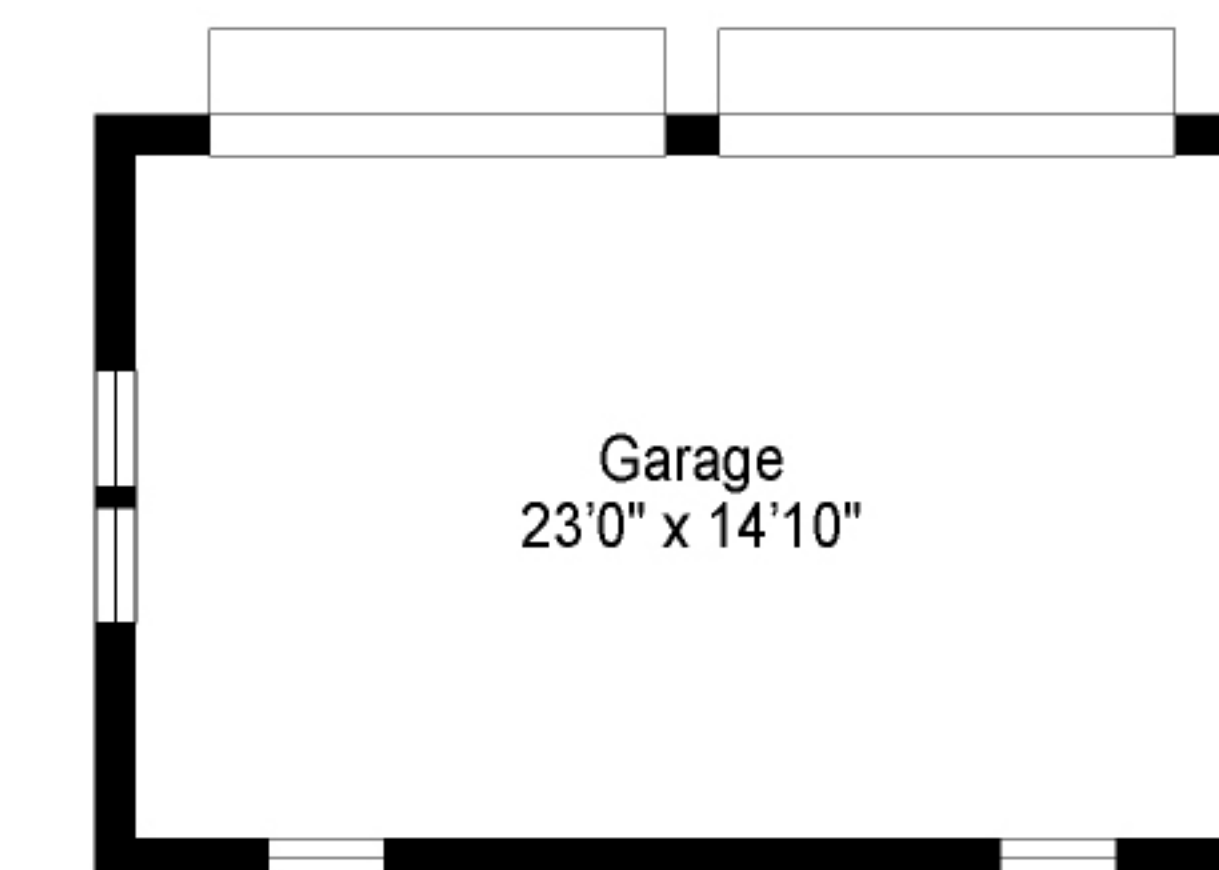

*corcoran*

SECOND FLOOR

BASEMENT

FIRST FLOOR

First Floor	1448 Sq.Ft.
Second Floor	1307 Sq.Ft.
Basement	1342 Sq.Ft.
Garage	459 Sq.Ft.
<b>Total</b>	<b>4556 Sq.Ft.</b>

Floor plan, furniture, and fixture measurements and dimensions are approximate and are for illustrative purposes only. The representative gives no guarantee, warranty or representation as to the accuracy and completeness of the floor plan.