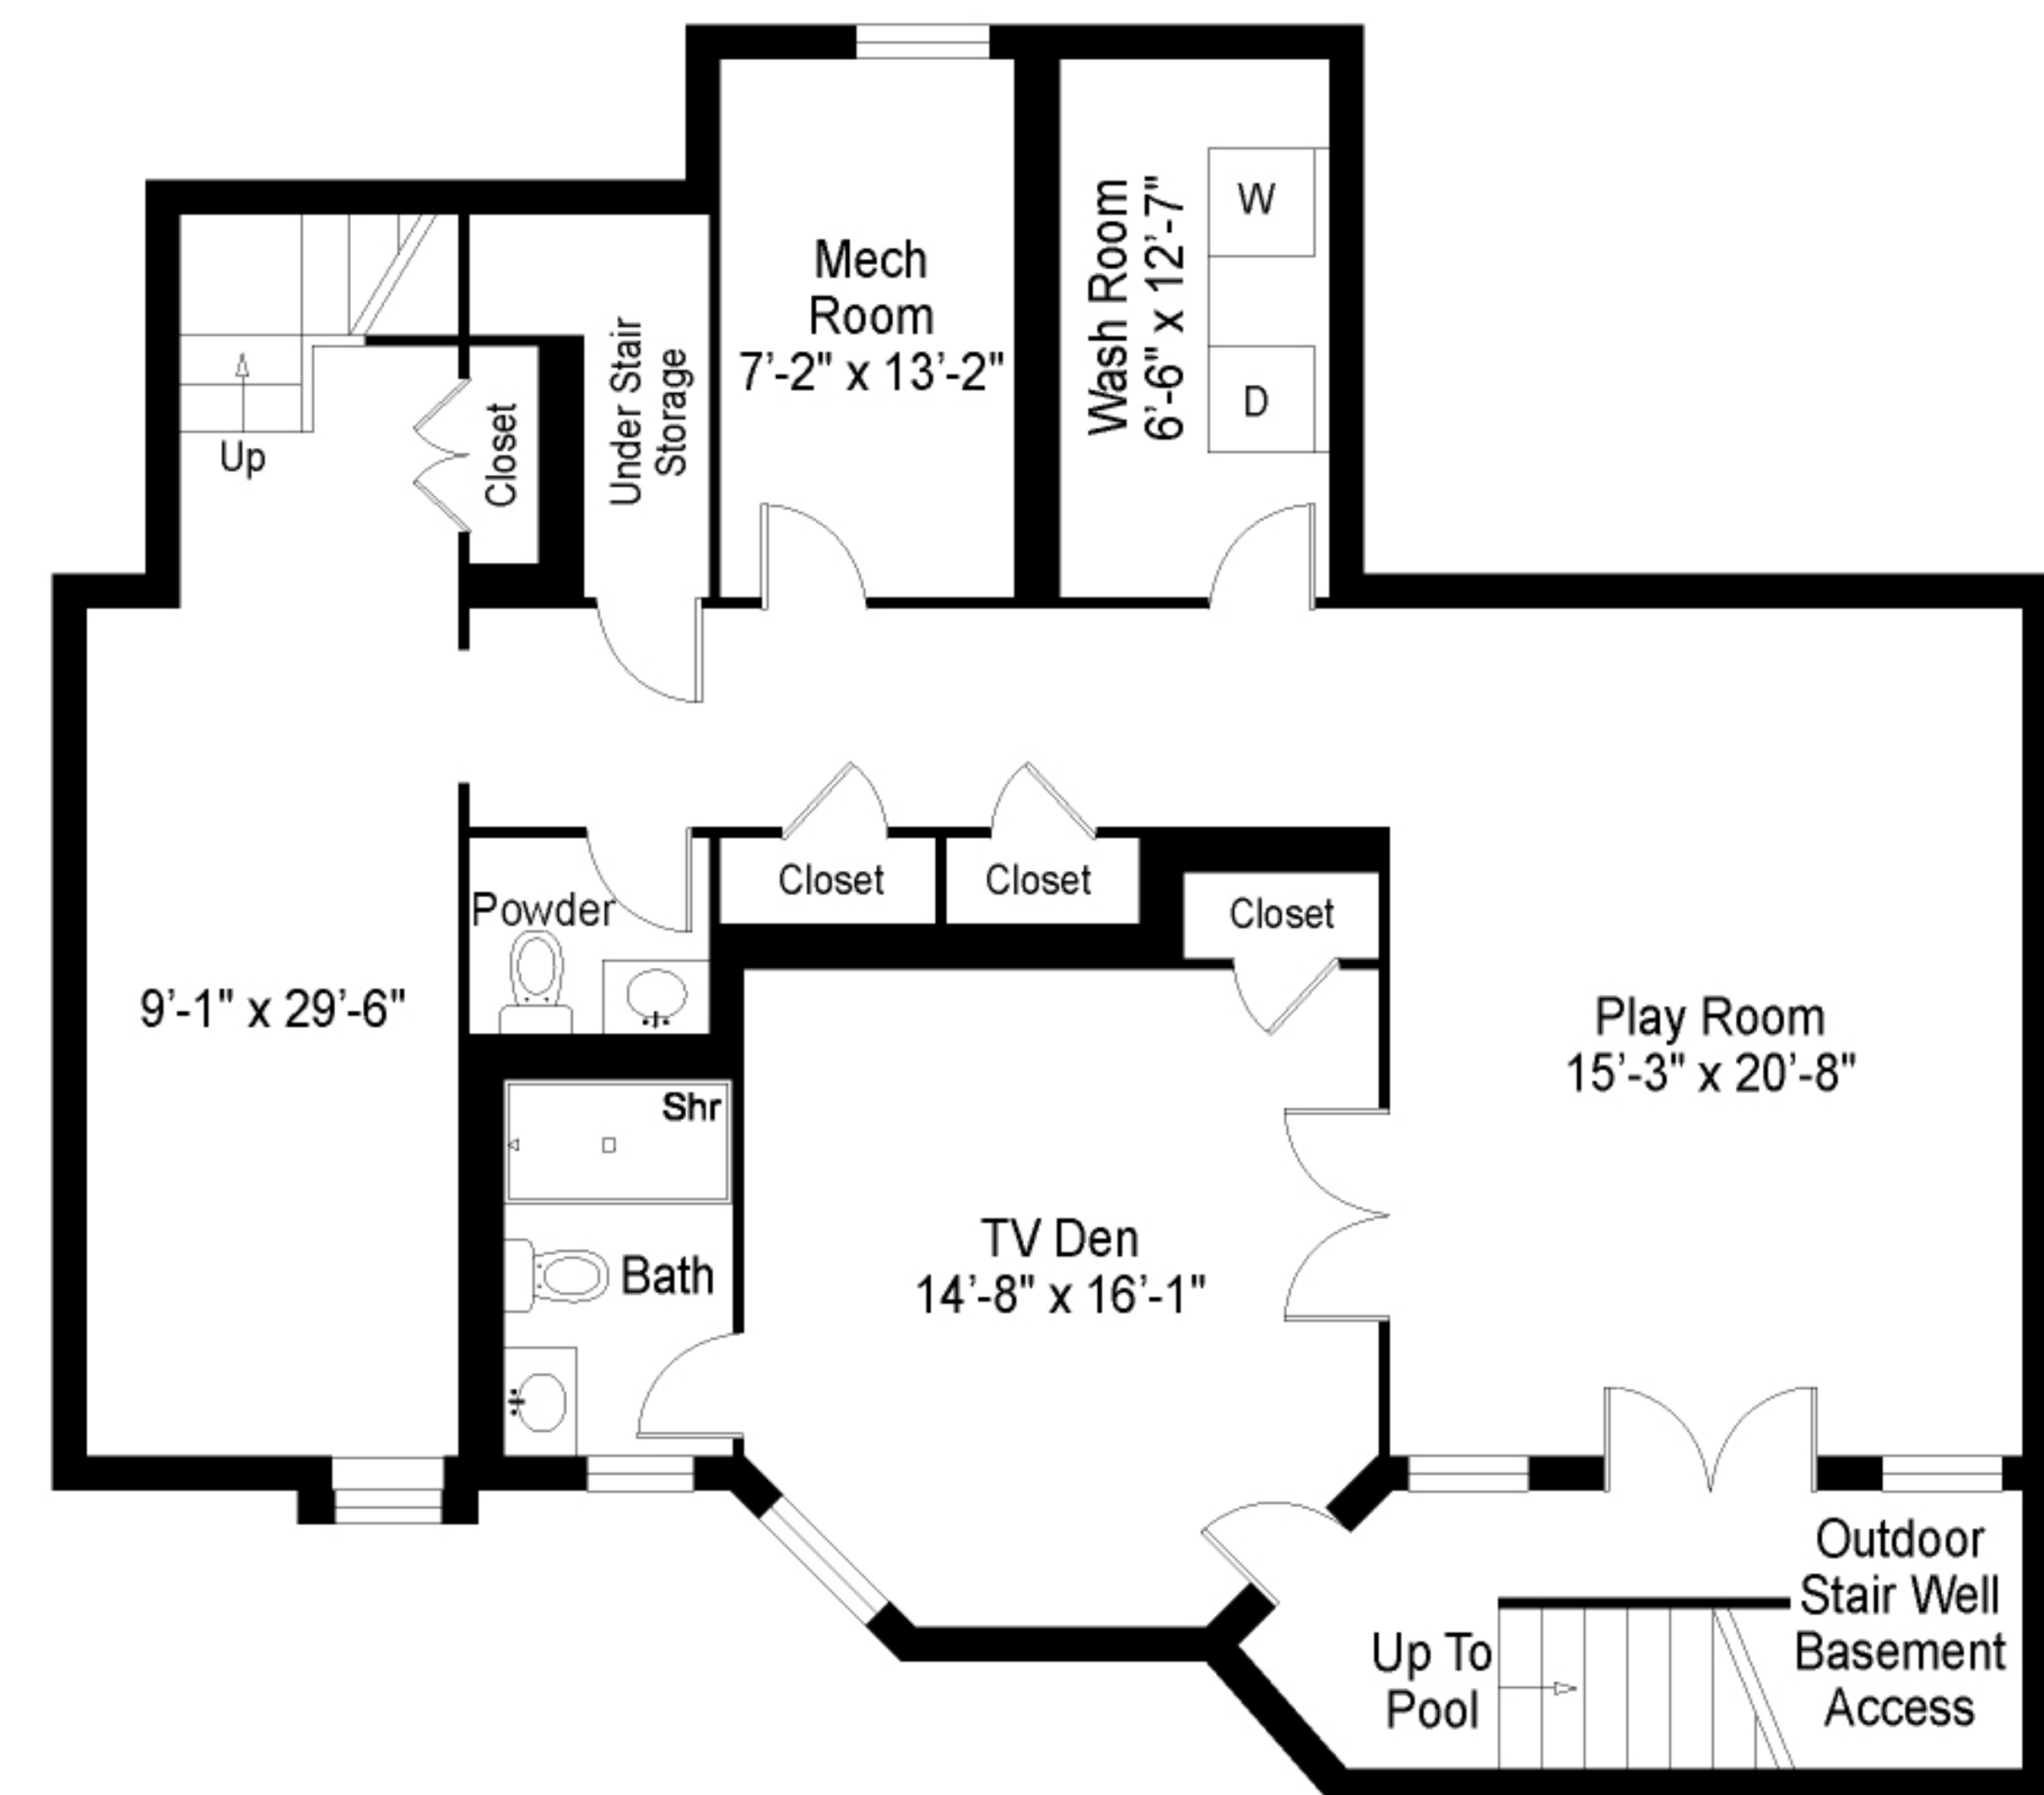

*corcoran*

SECOND FLOOR

BASEMENT

FIRST FLOOR

First Floor	1448 Sq.Ft.
Second Floor	1307 Sq.Ft.
Basement	1342 Sq.Ft.
Garage	459 Sq.Ft.
<b>Total</b>	<b>4556 Sq.Ft.</b>

Floor plan, furniture, and fixture measurements and dimensions are approximate and are for illustrative purposes only. The representative gives no guarantee, warranty or representation as to the accuracy and completeness of the floor plan.

93 Halsey Avenue, Southampton, NY 11968