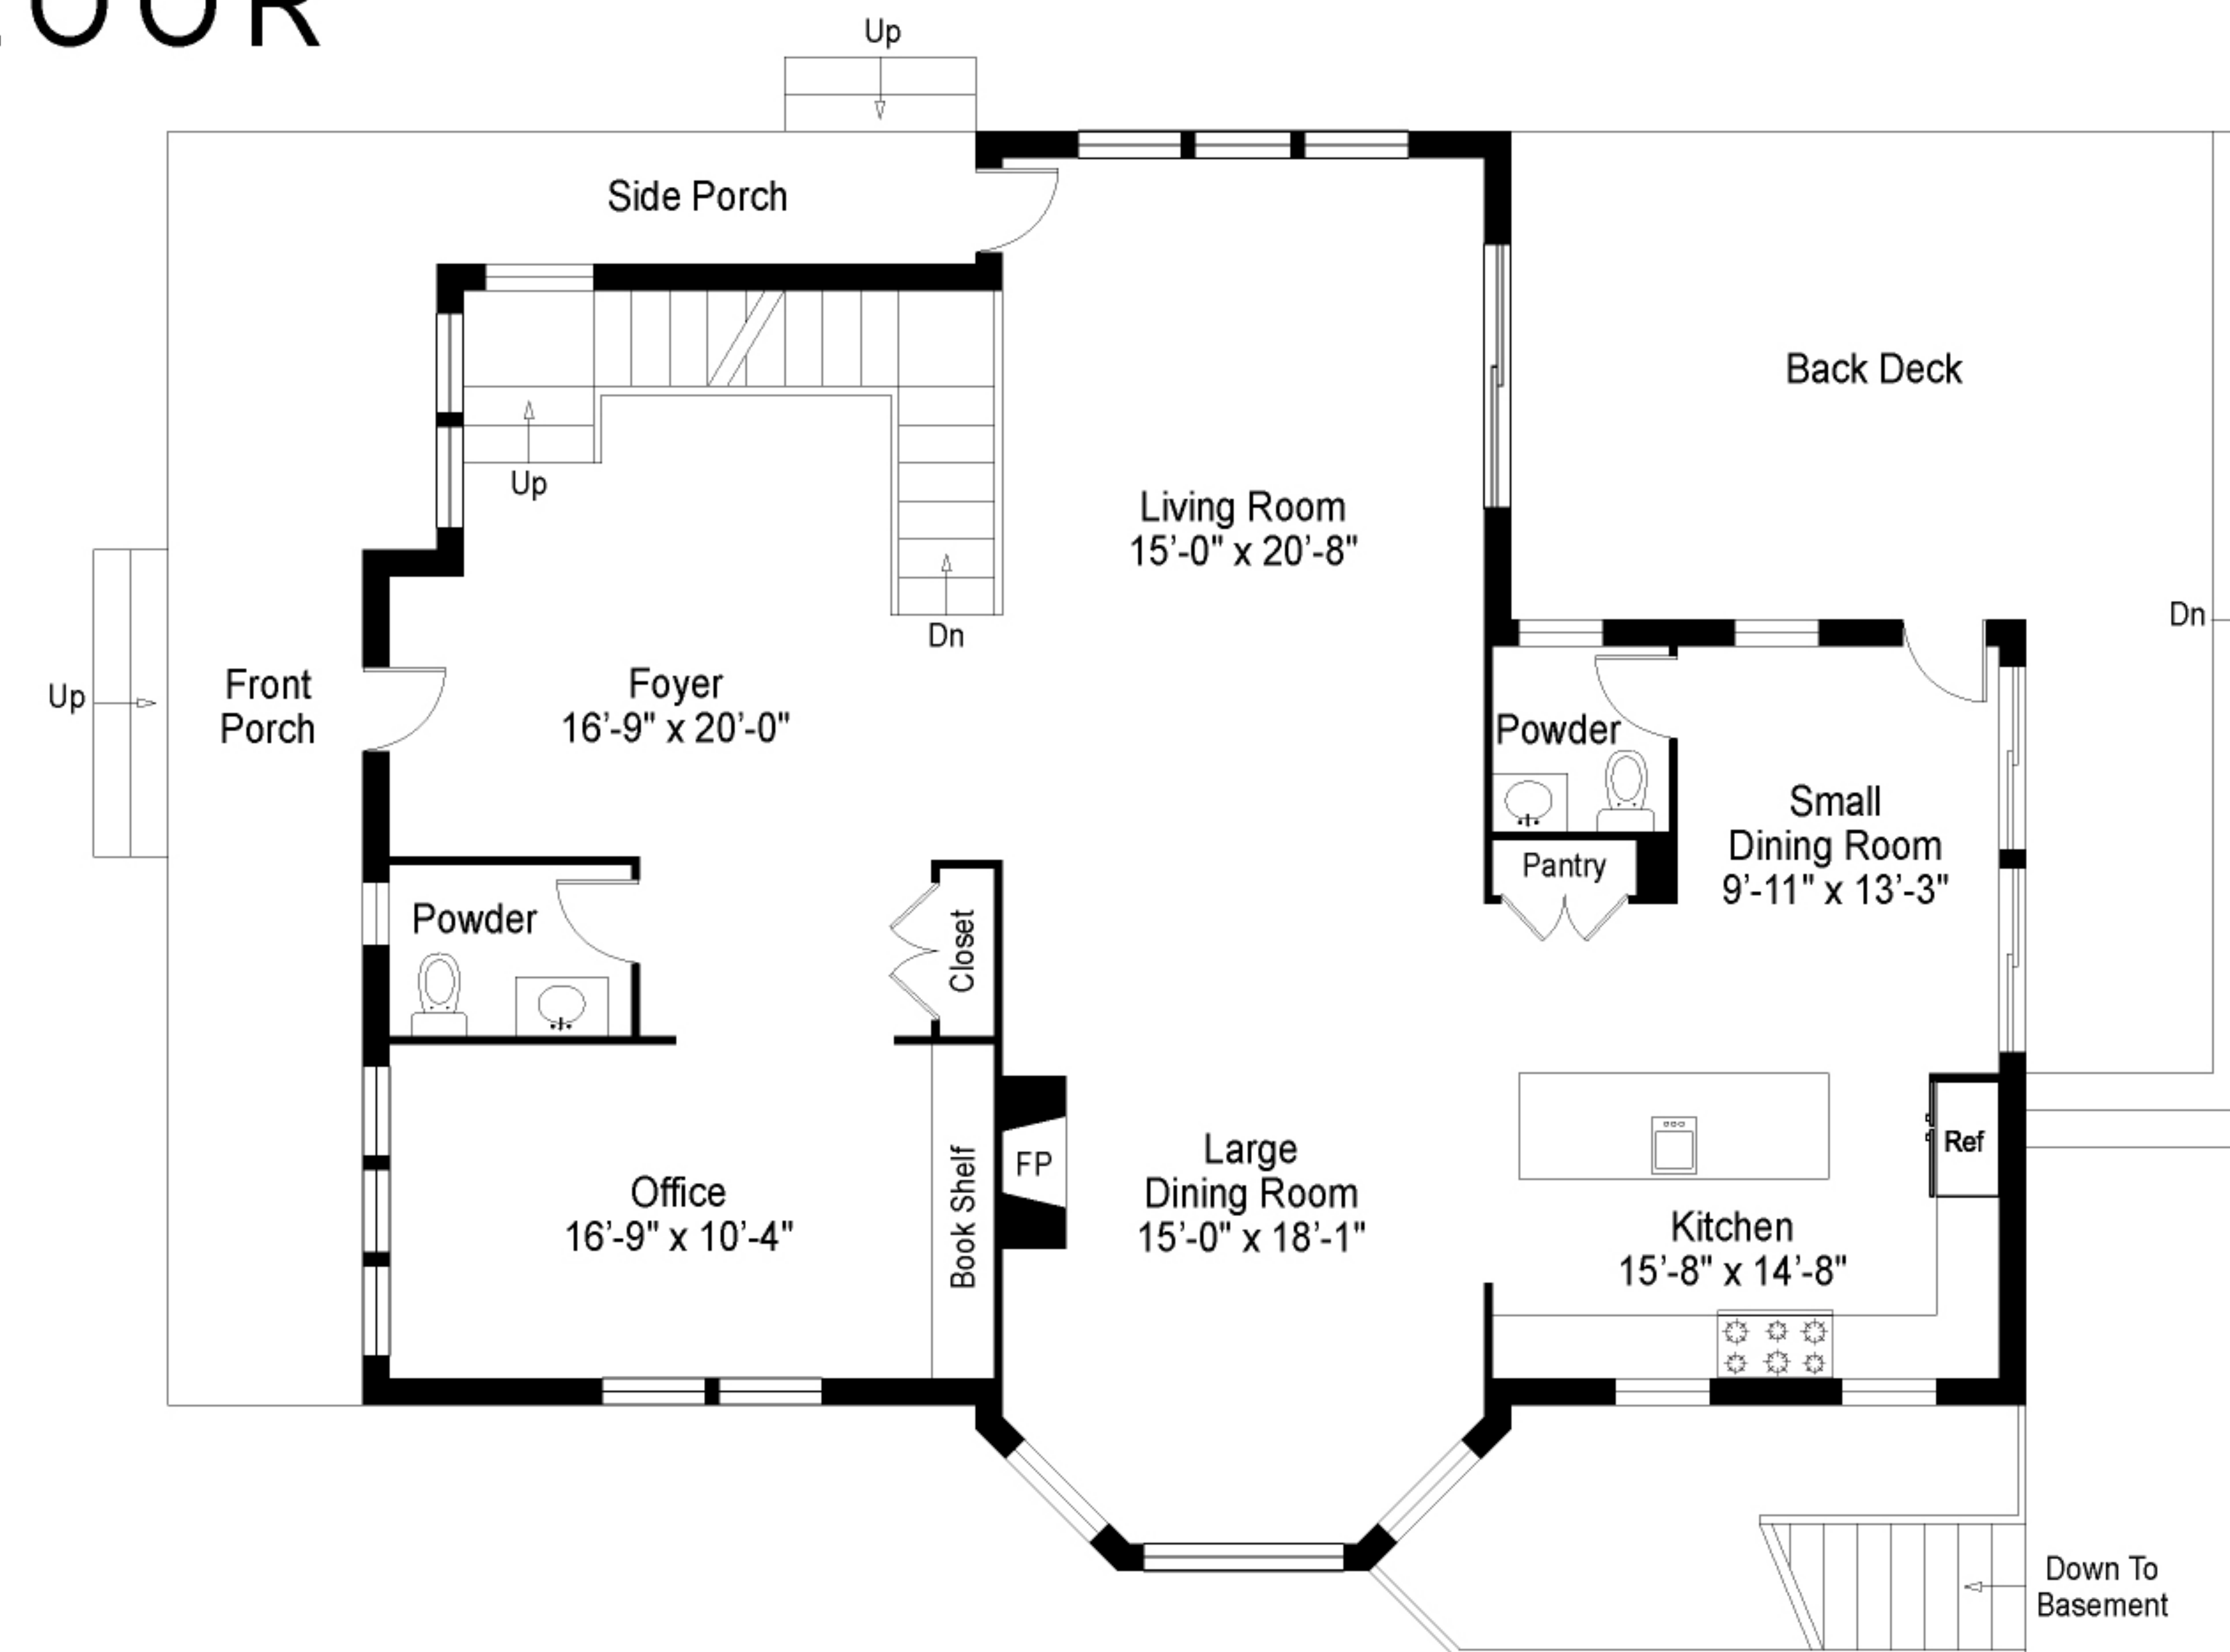

*corcoran*

SECOND FLOOR

BASEMENT

FIRST FLOOR

First Floor	1448 Sq.Ft.
Second Floor	1307 Sq.Ft.
Basement	1342 Sq.Ft.
Garage	459 Sq.Ft.
<b>Total</b>	<b>4556 Sq.Ft.</b>

Floor plan, furniture, and fixture measurements and dimensions are approximate and are for illustrative purposes only. The representative gives no guarantee, warranty or representation as to the accuracy and completeness of the floor plan.

93 Halsey Avenue, Southampton, NY 11968