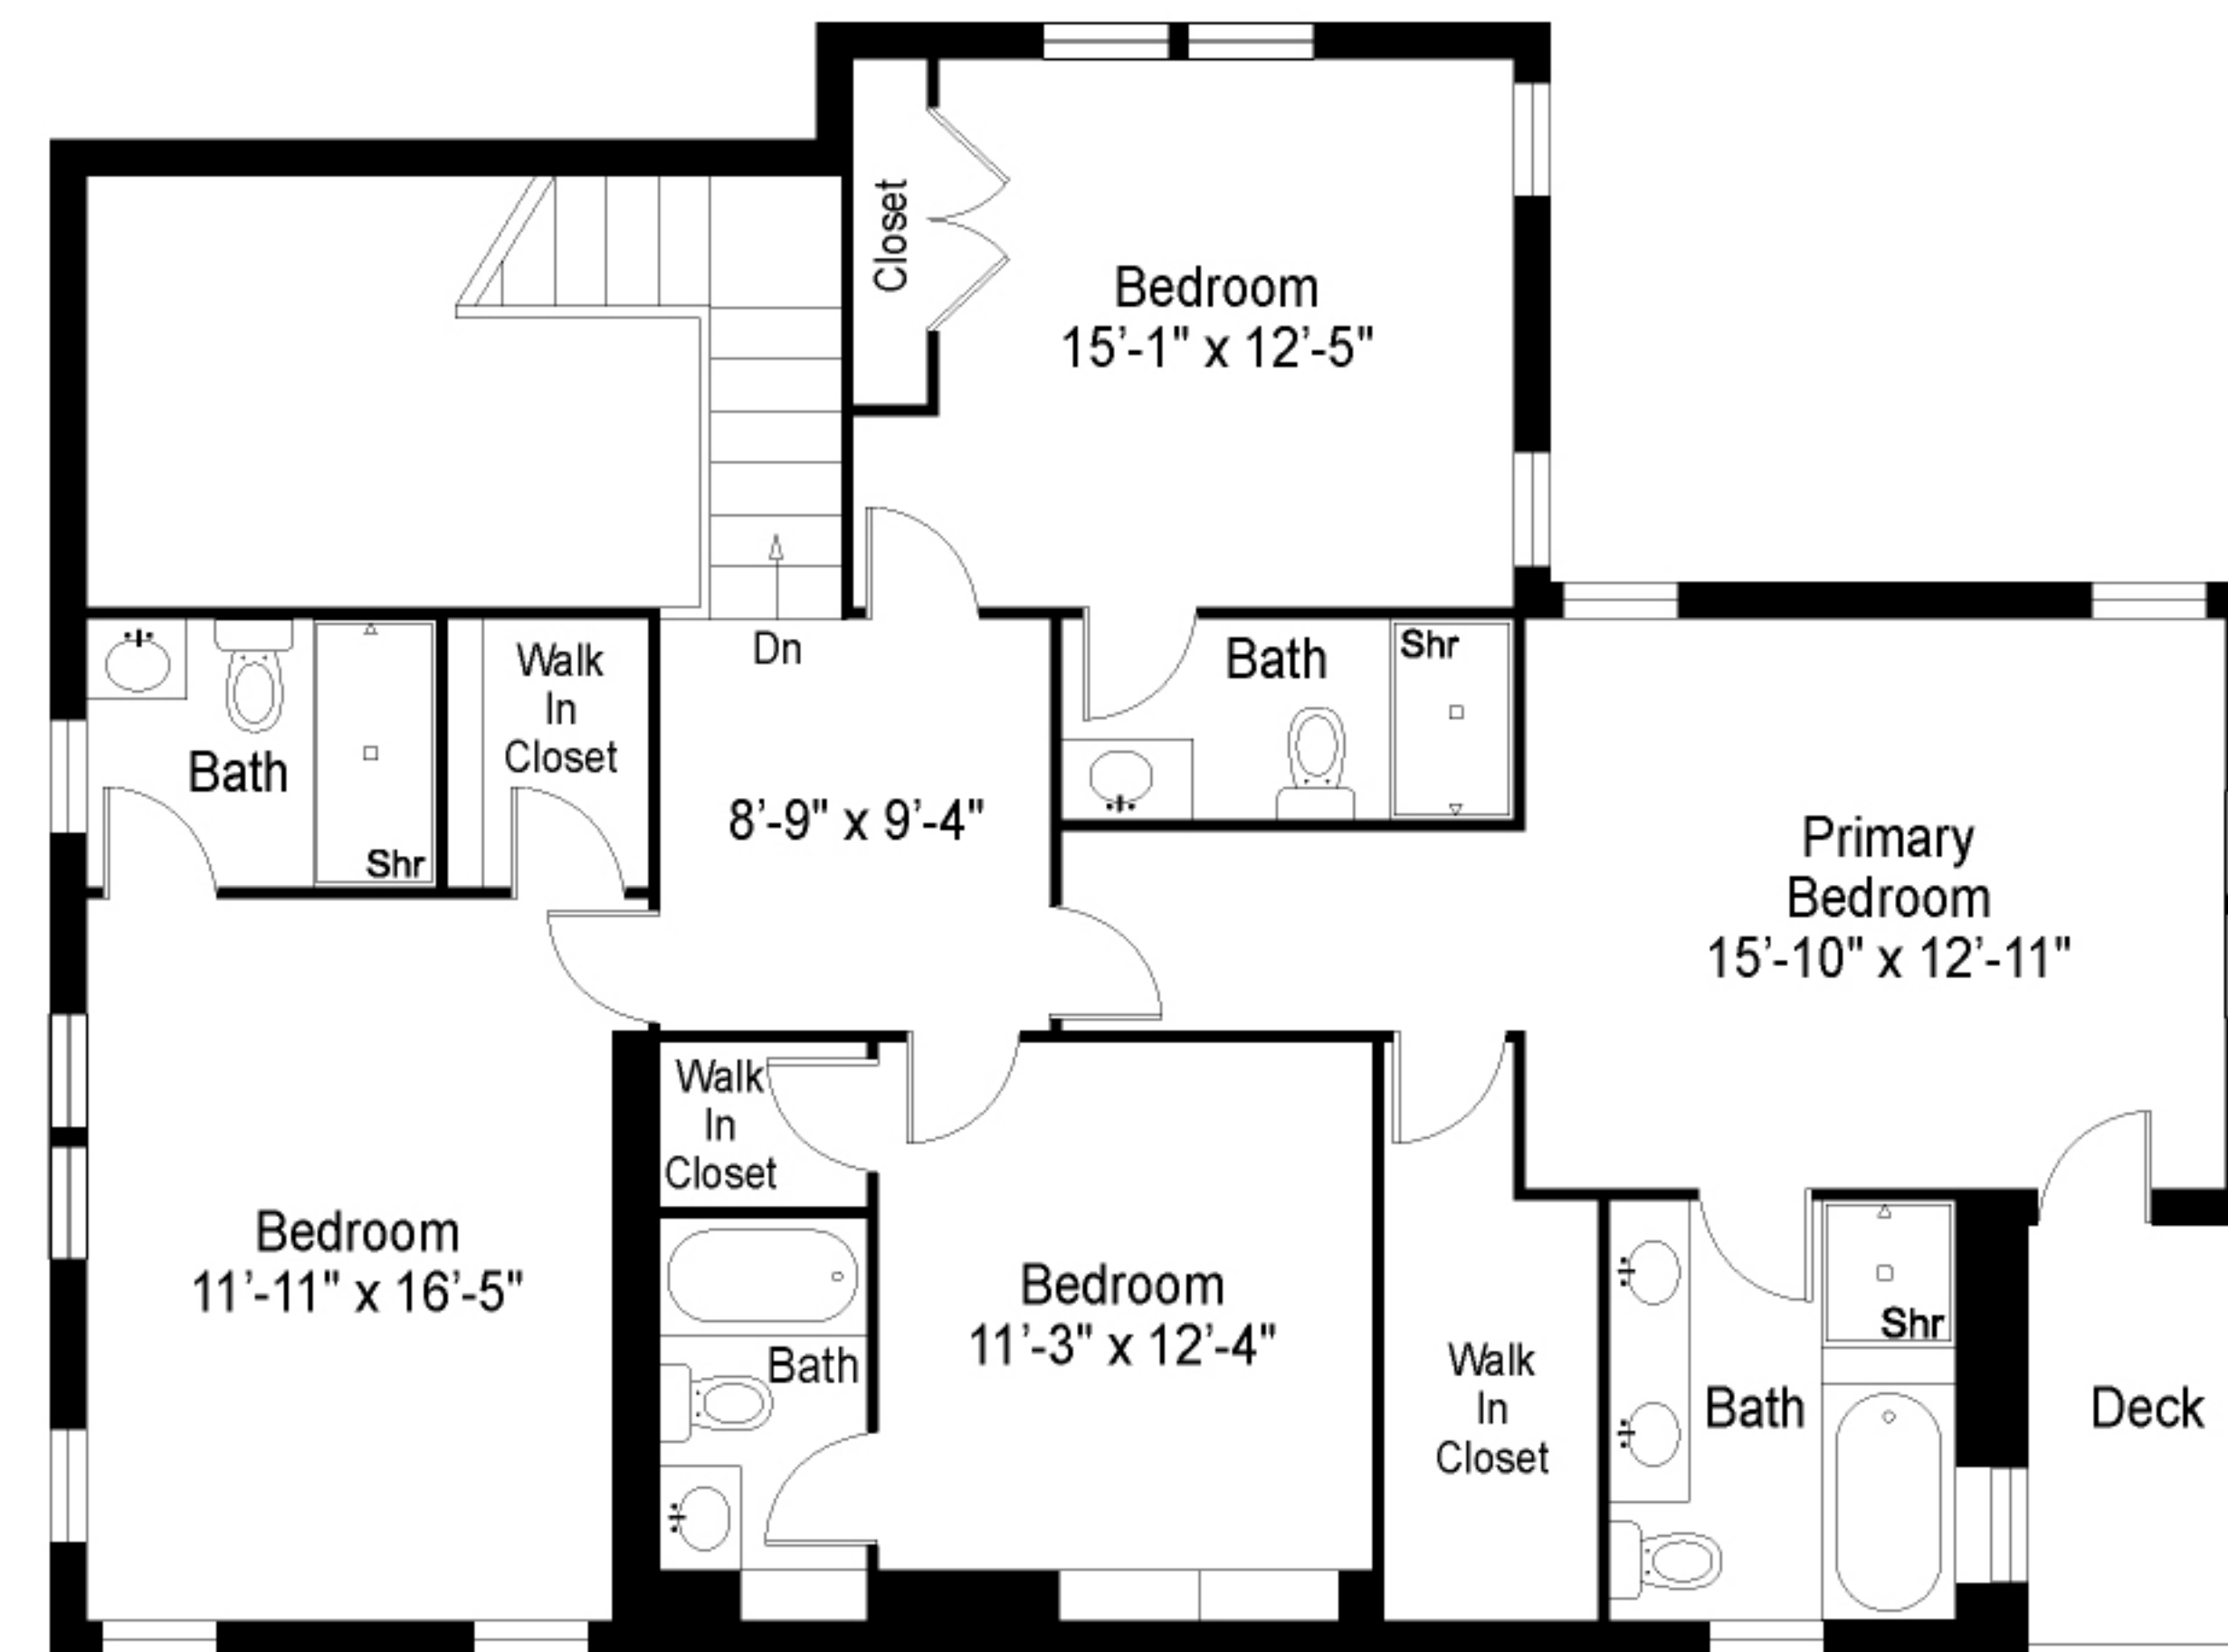

*corcoran*

SECOND FLOOR

BASEMENT

FIRST FLOOR

First Floor	1448 Sq.Ft.
Second Floor	1307 Sq.Ft.
Basement	1342 Sq.Ft.
Garage	459 Sq.Ft.
<b>Total</b>	<b>4556 Sq.Ft.</b>

Floor plan, furniture, and fixture measurements and dimensions are approximate and are for illustrative purposes only. The representative gives no guarantee, warranty or representation as to the accuracy and completeness of the floor plan.

93 Halsey Avenue, Southampton, NY 11968