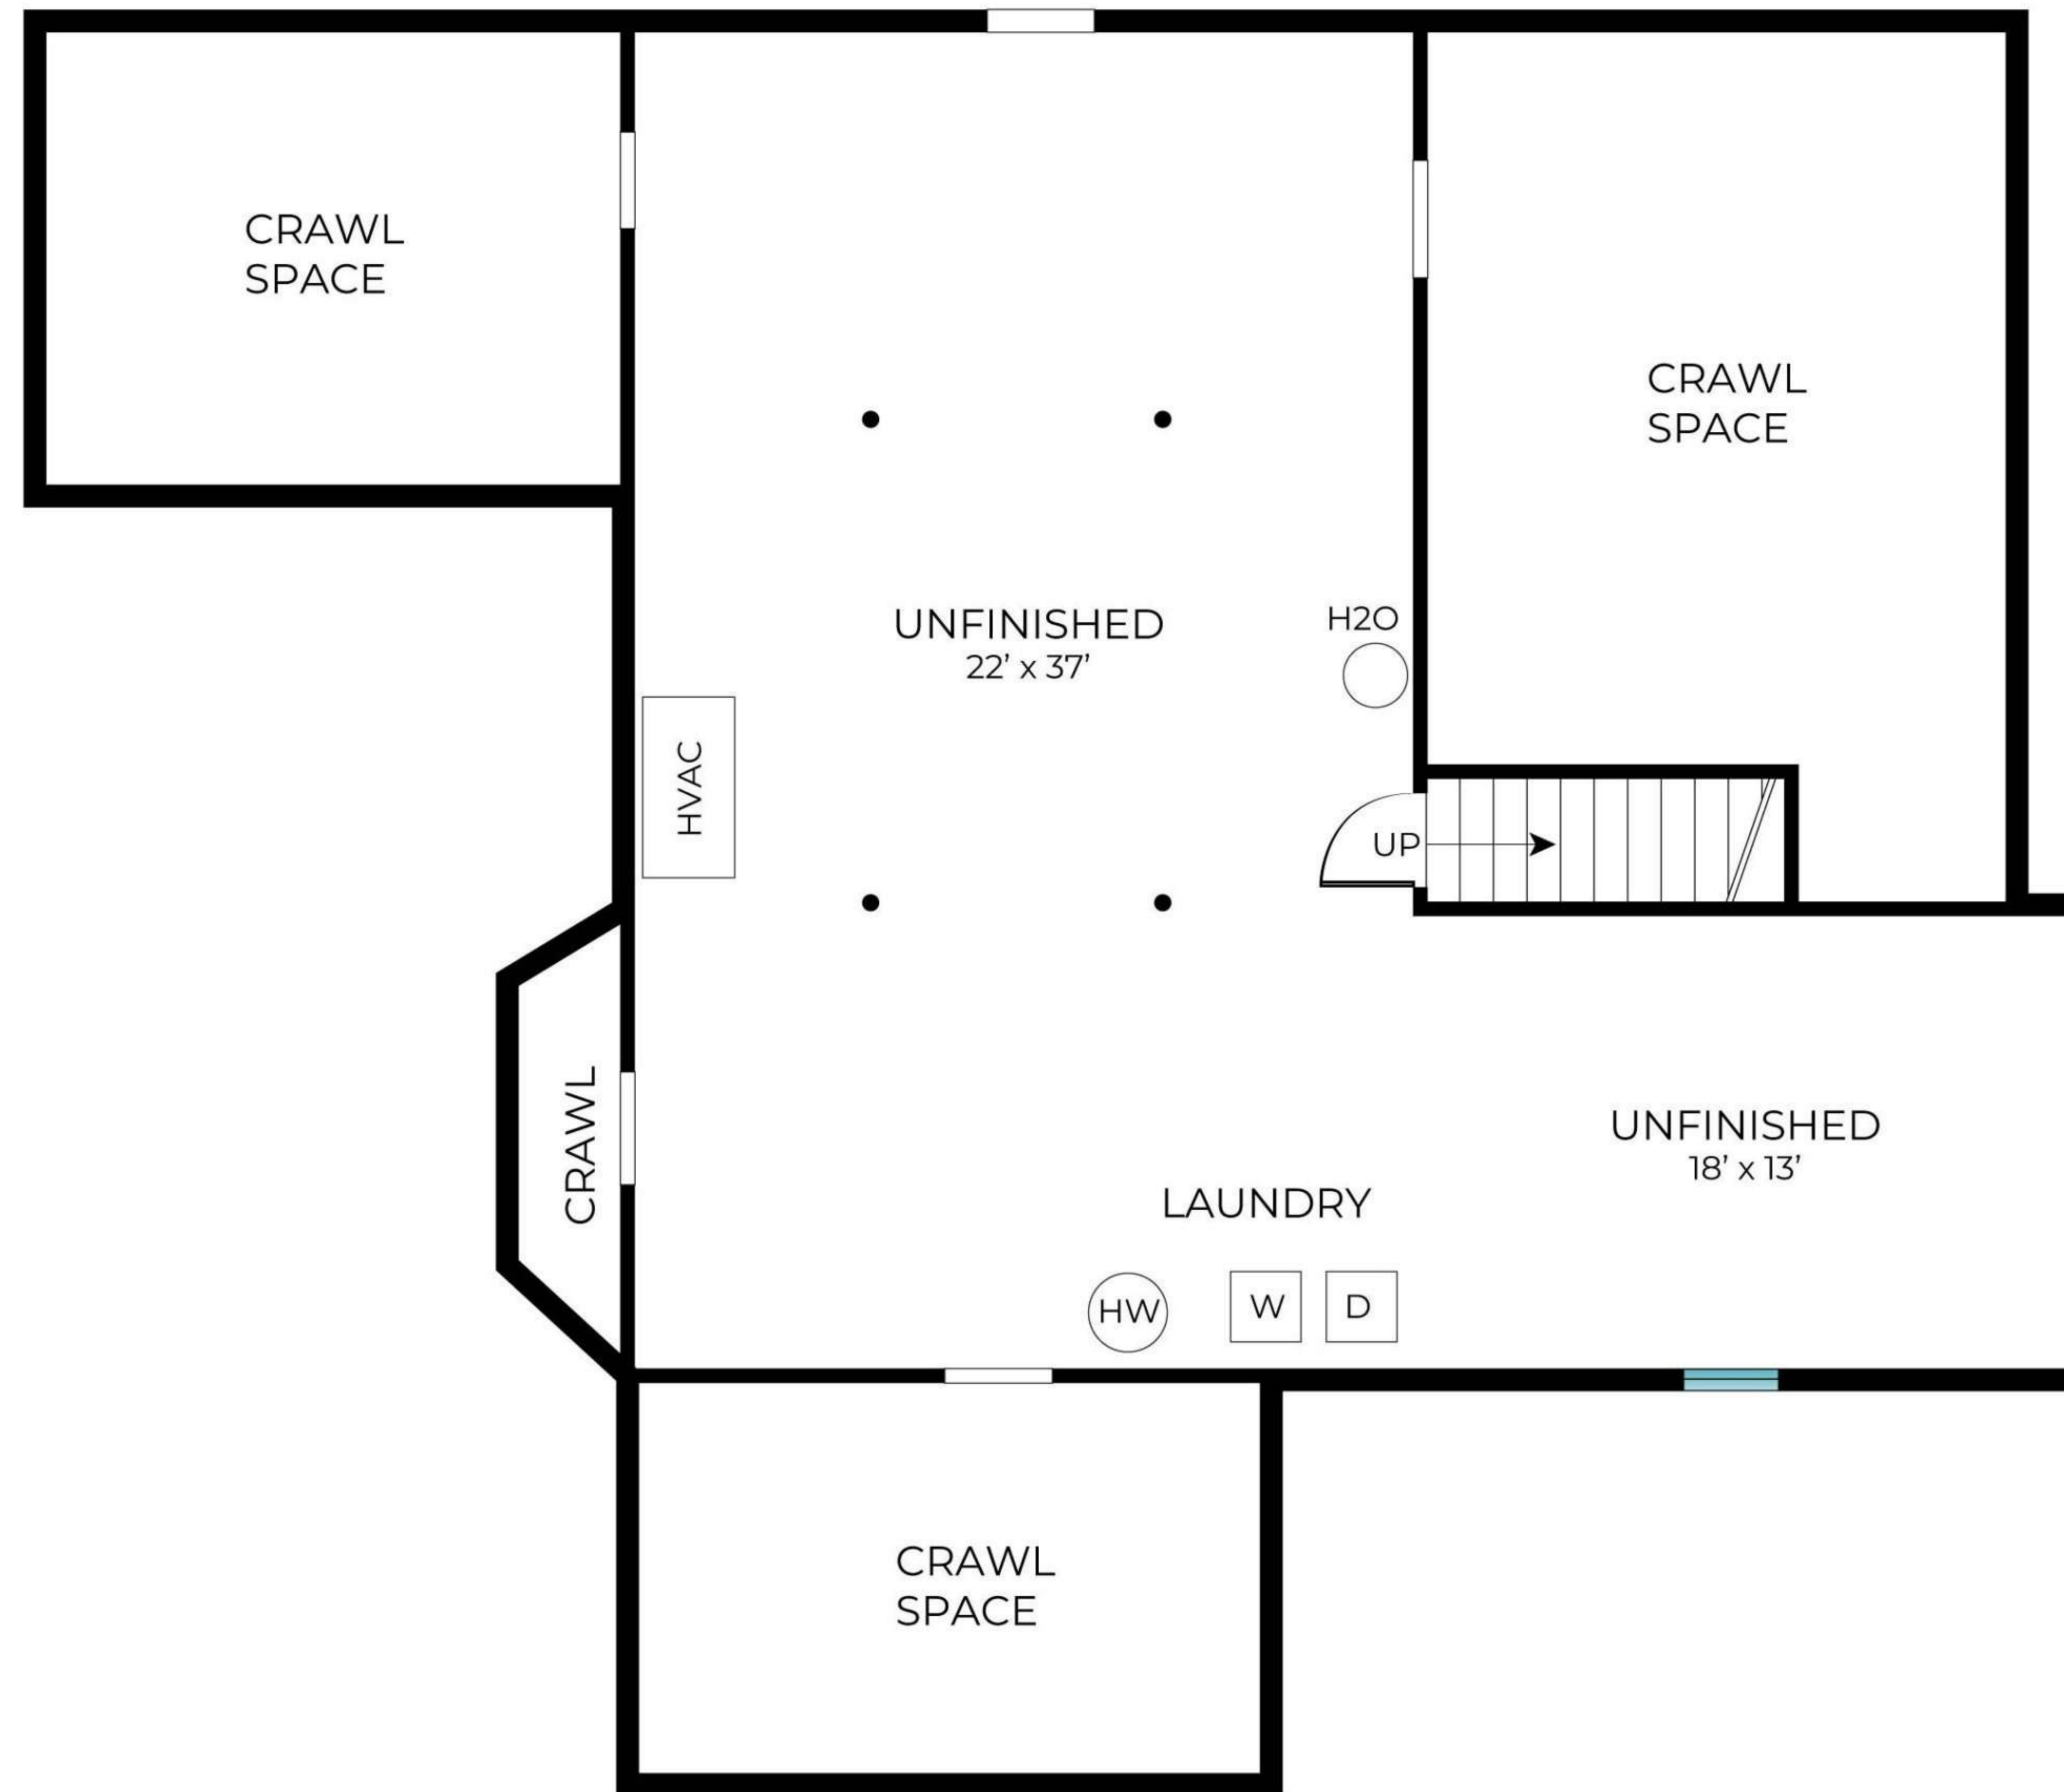

10 KENNEDY DRIVE,
SOUTHAMPTON, NY

corcoran

FIRST FLOOR

Plans shown are for presentation purposes only and are not part of any legal document or title. They are subject to errors, omissions, inaccuracies and should not be used as a sole and accurate reference. Interested parties should make their own inquiries using independent sources.

FIRST FLOOR - 1970 SF

10 KENNEDY DRIVE,
SOUTHAMPTON, NY

corcoran

BASEMENT

Plans shown are for presentation purposes only and are not part of any legal document or title. They are subject to errors, omissions, inaccuracies and should not be used as a sole and accurate reference. Interested parties should make their own inquiries using independent sources.

BASEMENT - 1070 SF

10 KENNEDY DRIVE,
SOUTHAMPTON, NY

corcoran

Plans shown are for presentation purposes only and are not part of any legal document or title. They are subject to errors, omissions, inaccuracies and should not be used as a sole and accurate reference. Interested parties should make their own inquiries using independent sources.

SITE PLAN