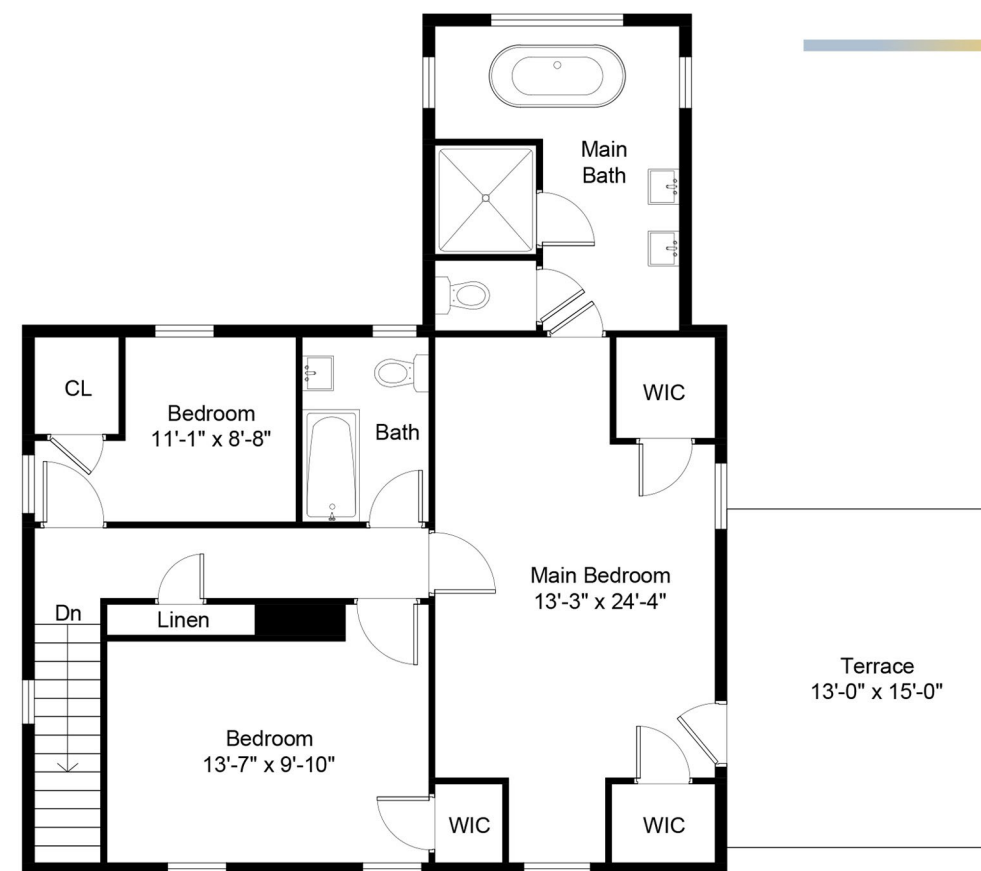

First Floor Interior: 1,175 sq ft
 First Floor exterior: 128 sq ft
 Second Floor Interior: 865 sq ft
 Second Floor Exterior: 195 sq ft
 Lower Level Finished: 510 sq ft
 Lower Level Unfinished Storage or Mechanical: 380 sq ft

FIRST FLOOR PLAN

SECOND FLOOR PLAN

LOWER LEVEL FLOOR PLAN

Floor plan, furniture, and fixture measurements and dimensions are approximate and are for illustrative purposes only. Corcoran.com gives no guarantee, warranty or representation as to the accuracy and completeness of the floor plan.