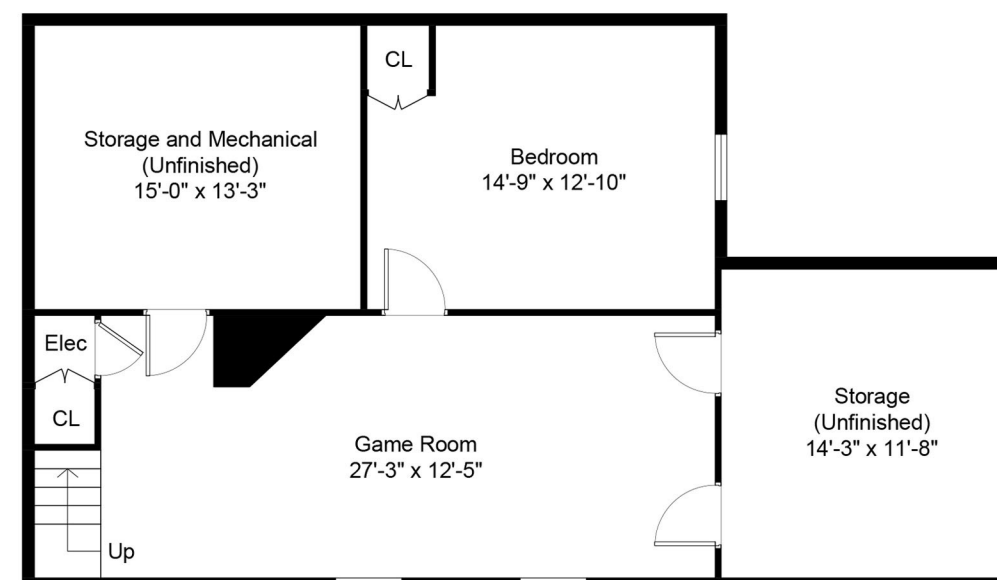

First Floor Interior: 1,175 sq ft
 First Floor exterior: 128 sq ft
 Second Floor Interior: 865 sq ft
 Second Floor Exterior: 195 sq ft
 Lower Level Finished: 510 sq ft
 Lower Level Unfinished Storage or Mechanical: 380 sq ft

FIRST FLOOR PLAN

SECOND FLOOR PLAN

LOWER LEVEL FLOOR PLAN

Floor plan, furniture, and fixture measurements and dimensions are approximate and are for illustrative purposes only. Corcoran.com gives no guarantee, warranty or representation as to the accuracy and completeness of the floor plan.