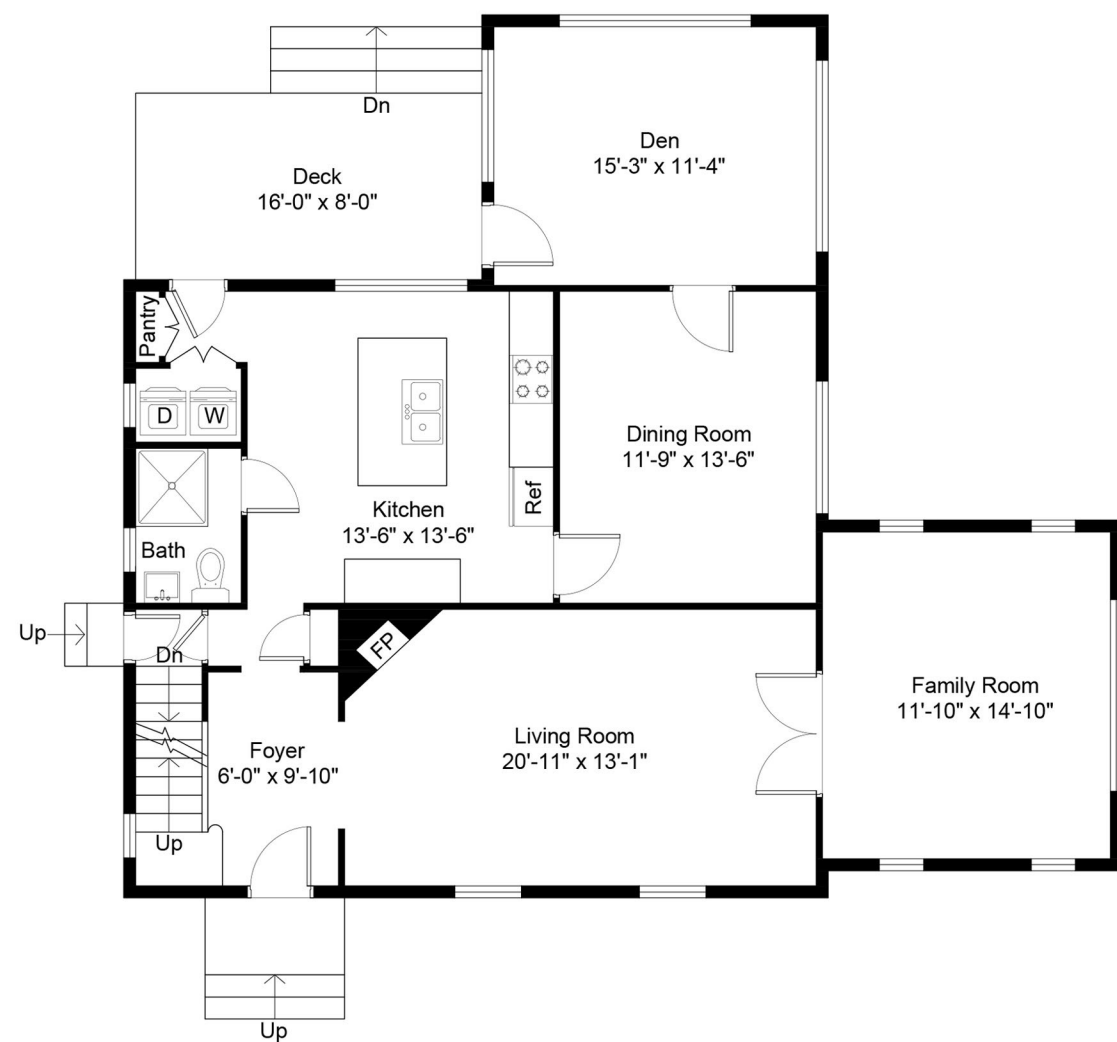

First Floor Interior: 1,175 sq ft
 First Floor exterior: 128 sq ft
 Second Floor Interior: 865 sq ft
 Second Floor Exterior: 195 sq ft
 Lower Level Finished: 510 sq ft
 Lower Level Unfinished Storage or Mechanical: 380 sq ft

FIRST FLOOR PLAN

SECOND FLOOR PLAN

LOWER LEVEL FLOOR PLAN

Floor plan, furniture, and fixture measurements and dimensions are approximate and are for illustrative purposes only. Corcoran.com gives no guarantee, warranty or representation as to the accuracy and completeness of the floor plan.