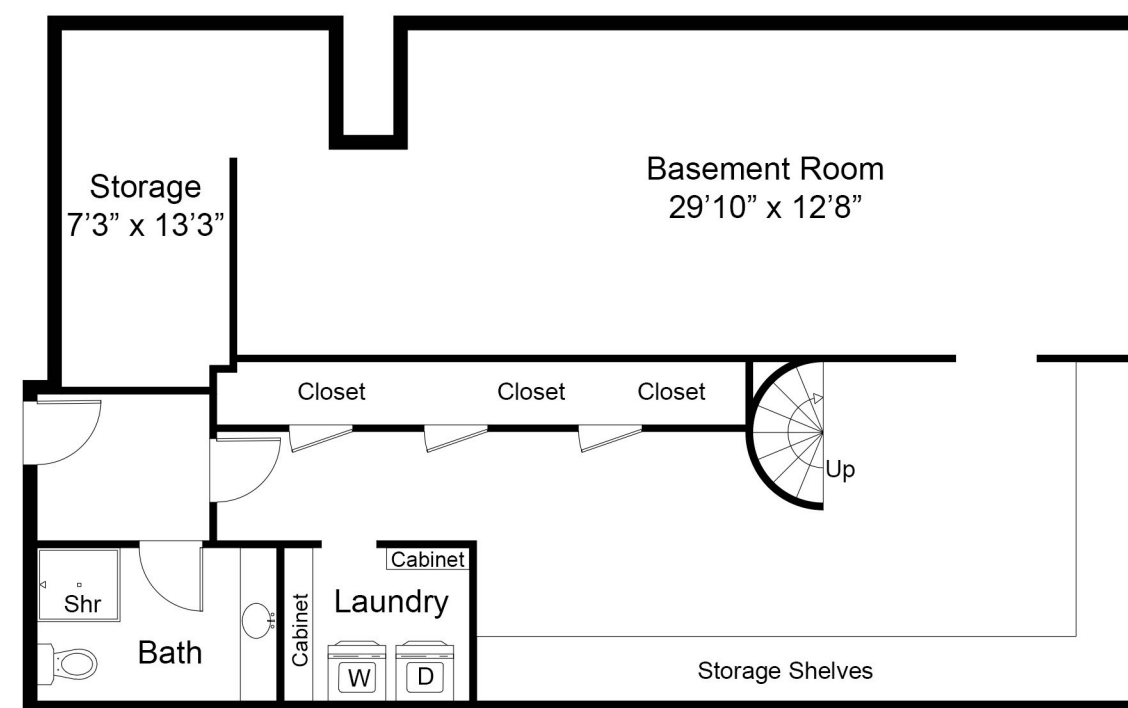

*corcoran*

**MAIN FLOOR**

**BASEMENT**

Floor plan, furniture, and fixture measurements and dimensions are approximate and are for illustrative purposes only. Corcoran gives no guarantee, warranty or representation as to the accuracy and completeness of the floor plan.

Main Floor: 1,728 Sq Ft

Patio: 702 Sq Ft

Basement: 1,185 Sq Ft

**76 Bay View Dr W, Sag Harbor, NY 11963**