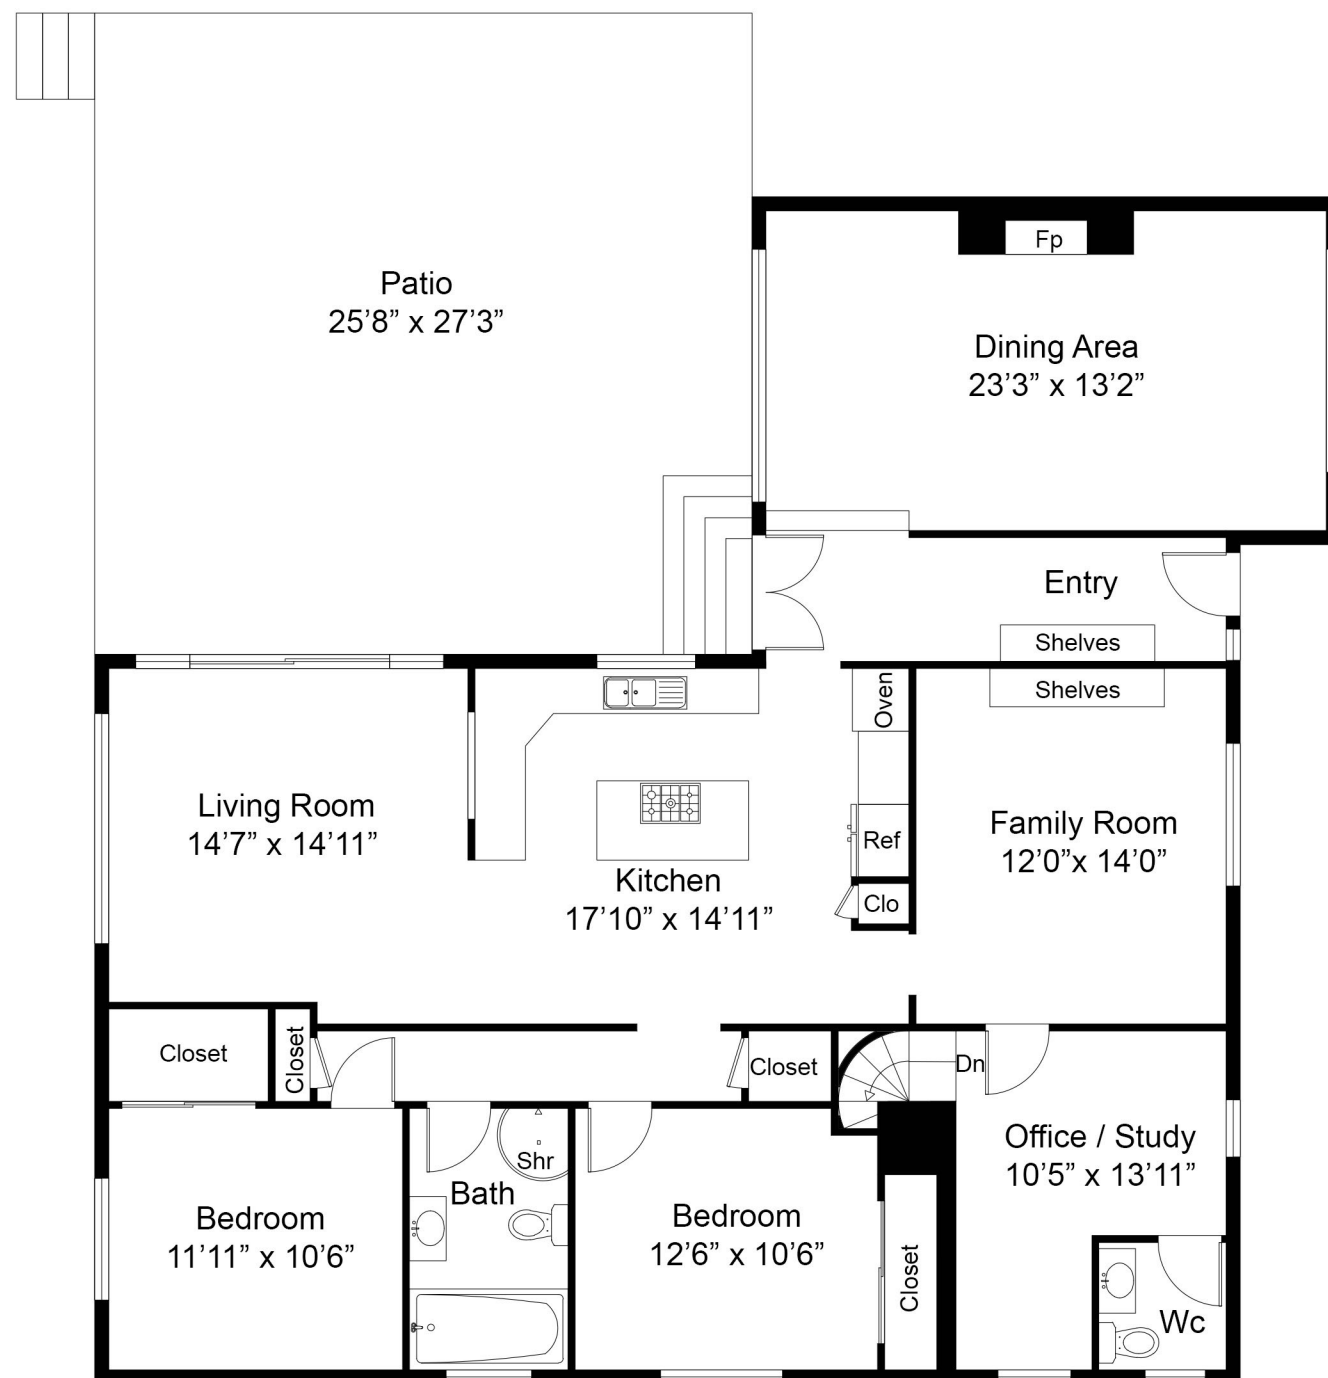

*corcoran*

**MAIN FLOOR**

**BASEMENT**

Floor plan, furniture, and fixture measurements and dimensions are approximate and are for illustrative purposes only. Corcoran gives no guarantee, warranty or representation as to the accuracy and completeness of the floor plan.

Main Floor: 1,728 Sq Ft

Patio: 702 Sq Ft

Basement: 1,185 Sq Ft

**76 Bay View Dr W, Sag Harbor, NY 11963**