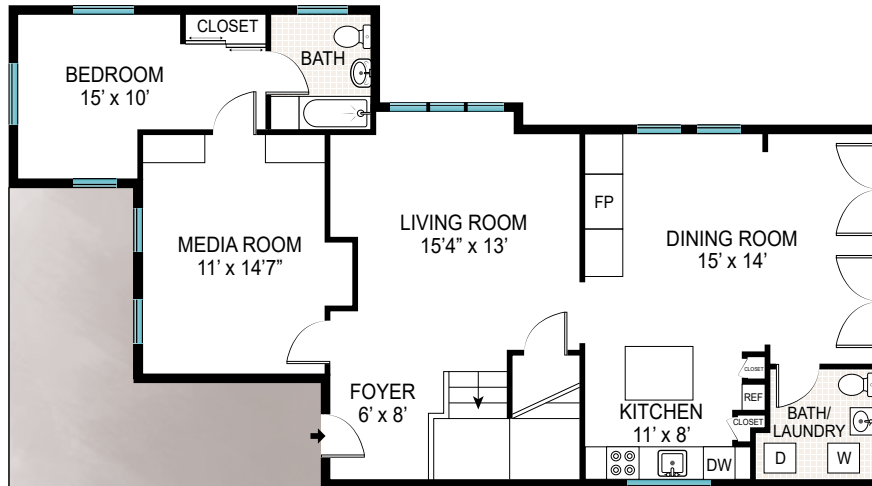

TOP FLOOR

FIRST FLOOR

INT: 2891 ft²
 CEILING HEIGHT: 8'

Scale in feet. Indicative only. Dimensions are approximate. All information contained herein is gathered from sources we believe to be reliable. However, we cannot guarantee its accuracy and interested persons should rely on their own enquiries.