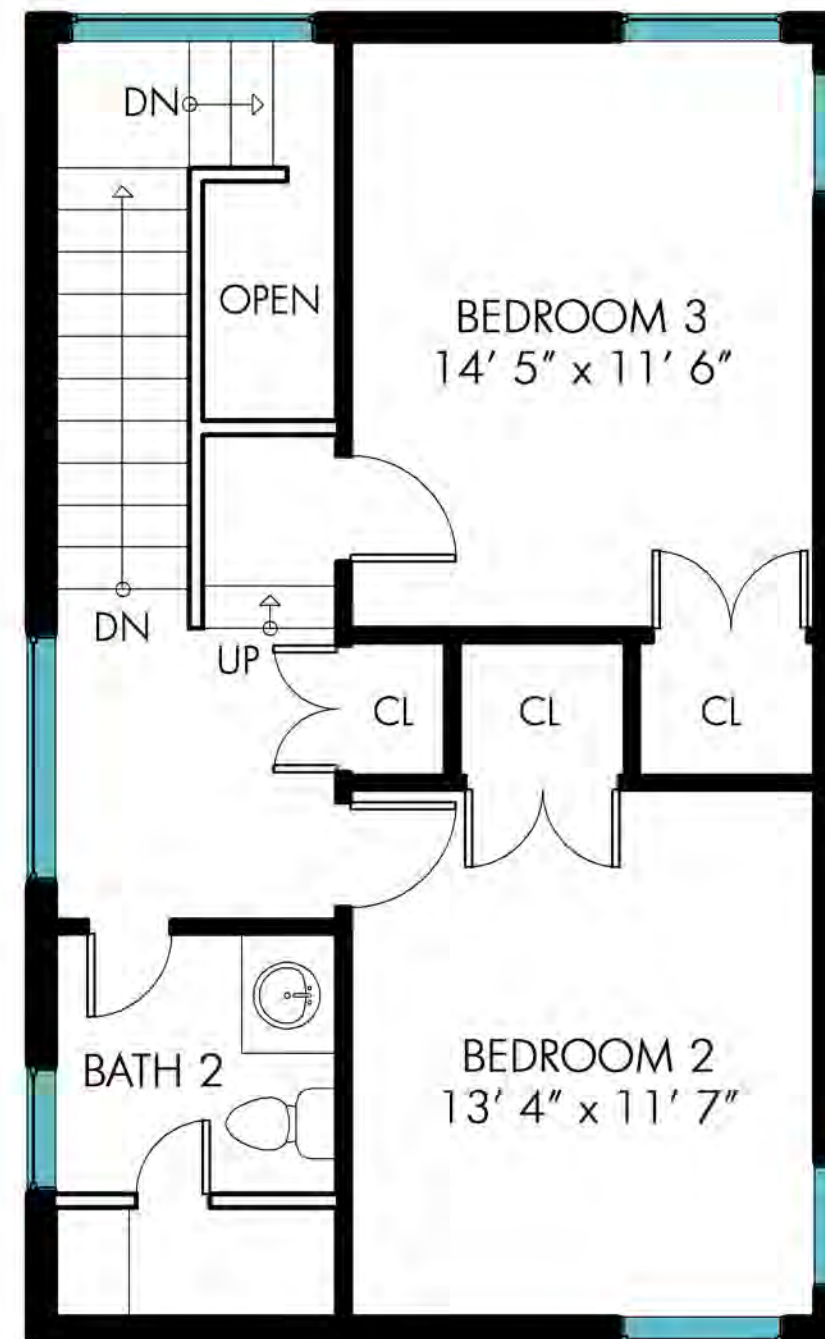

27 WAINSCOTT STONE RD.,
WAINSCOTT, NY

corcoran

Plans shown are for presentation purposes only and are not part of any legal document or title. They subject to errors, omissions, inaccuracies and should not be used as a sole and accurate reference. Interested parties should make their own inquiries using independent sources.

FIRST FLOOR - 2150 SF

27 WAINSCOTT STONE RD.,
WAINSCOTT, NY

corcoran

Plans shown are for presentation purposes only and are not part of any legal document or title. They are subject to errors, omissions, inaccuracies and should not be used as a sole and accurate reference. Interested parties should make their own inquiries using independent sources.

SECOND FLOOR - 608 SF
MASTER SUITE - 624 SF

27 WAINSCOTT STONE RD.,
WAINSCOTT, NY

corcoran

Plans shown are for presentation purposes only and are not part of any legal document or title. They subject to errors, omissions, inaccuracies and should not be used as a sole and accurate reference. Interested parties should make their own inquiries using independent sources.

LOWER LEVEL - 1855 SF