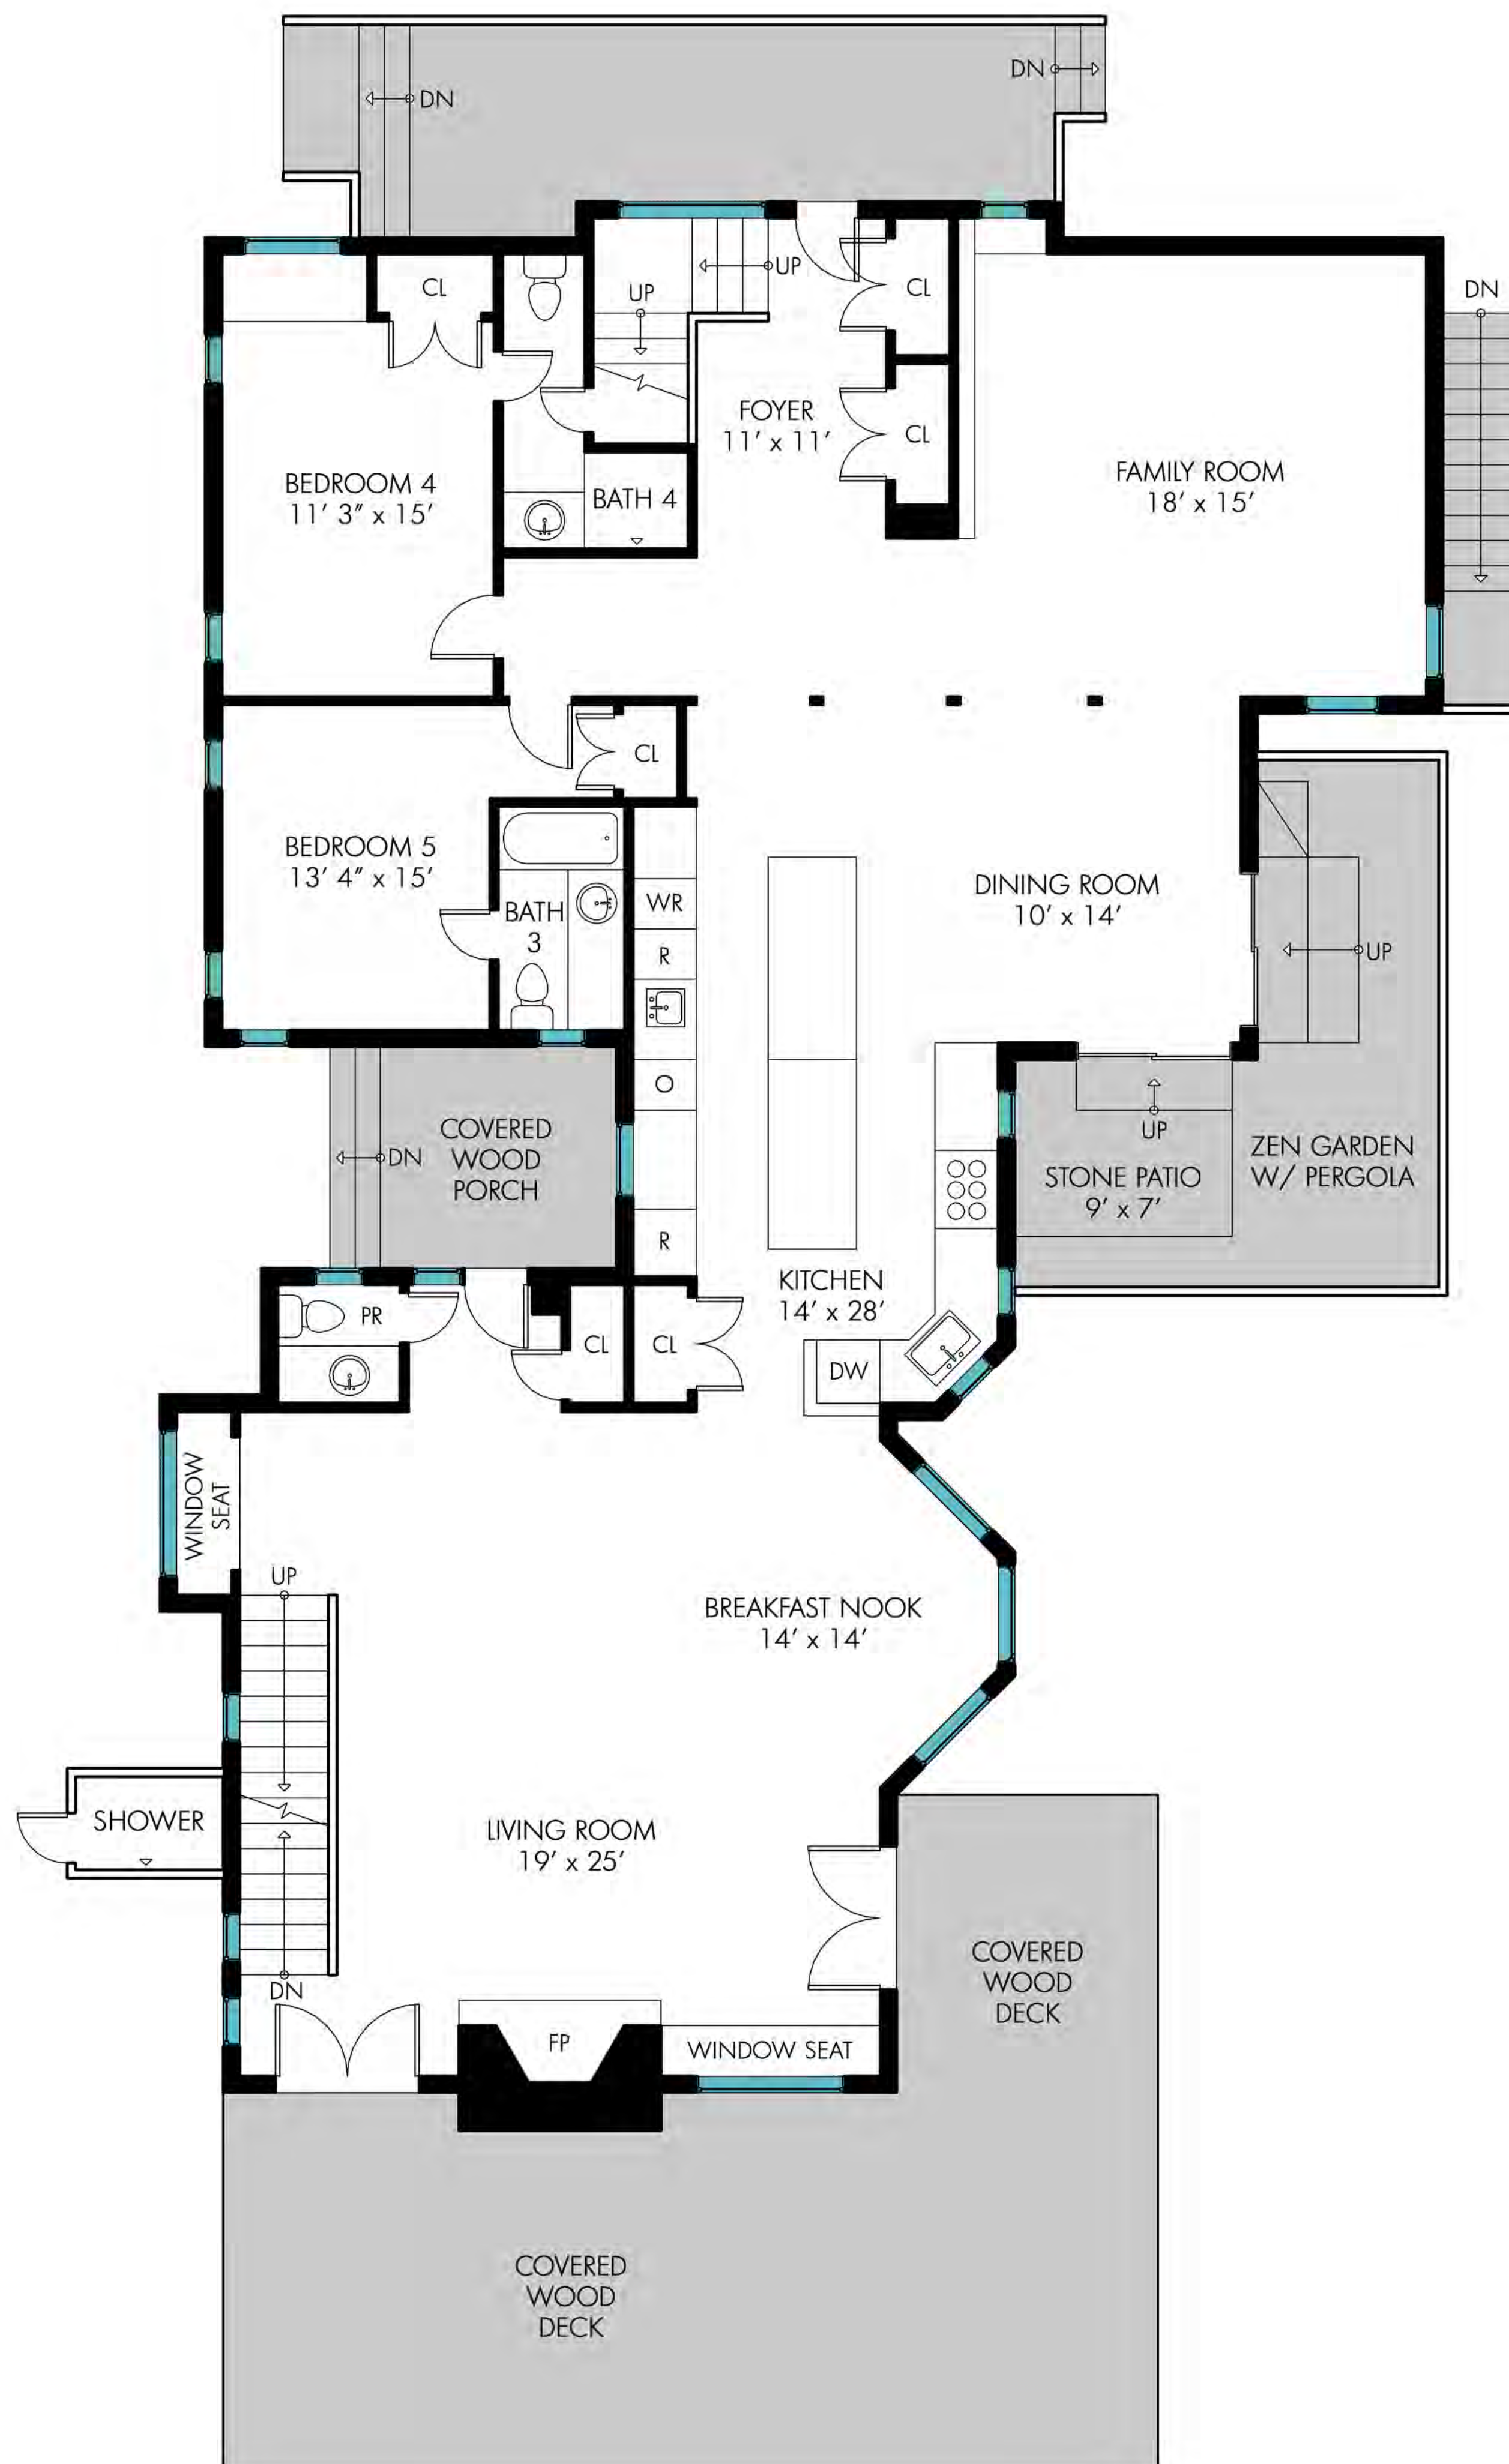

27 WAINSCOTT STONE RD.,
WAINSCOTT, NY

corcoran

Plans shown are for presentation purposes only and are not part of any legal document or title. They subject to errors, omissions, inaccuracies and should not be used as a sole and accurate reference. Interested parties should make their own inquiries using independent sources.

FIRST FLOOR - 2150 SF

27 WAINSCOTT STONE RD.,
WAINSCOTT, NY

corcoran

Plans shown are for presentation purposes only and are not part of any legal document or title. They are subject to errors, omissions, inaccuracies and should not be used as a sole and accurate reference. Interested parties should make their own inquiries using independent sources.

SECOND FLOOR - 608 SF
MASTER SUITE - 624 SF

27 WAINSCOTT STONE RD.,
WAINSCOTT, NY

corcoran

Plans shown are for presentation purposes only and are not part of any legal document or title. They subject to errors, omissions, inaccuracies and should not be used as a sole and accurate reference. Interested parties should make their own inquiries using independent sources.

LOWER LEVEL - 1855 SF