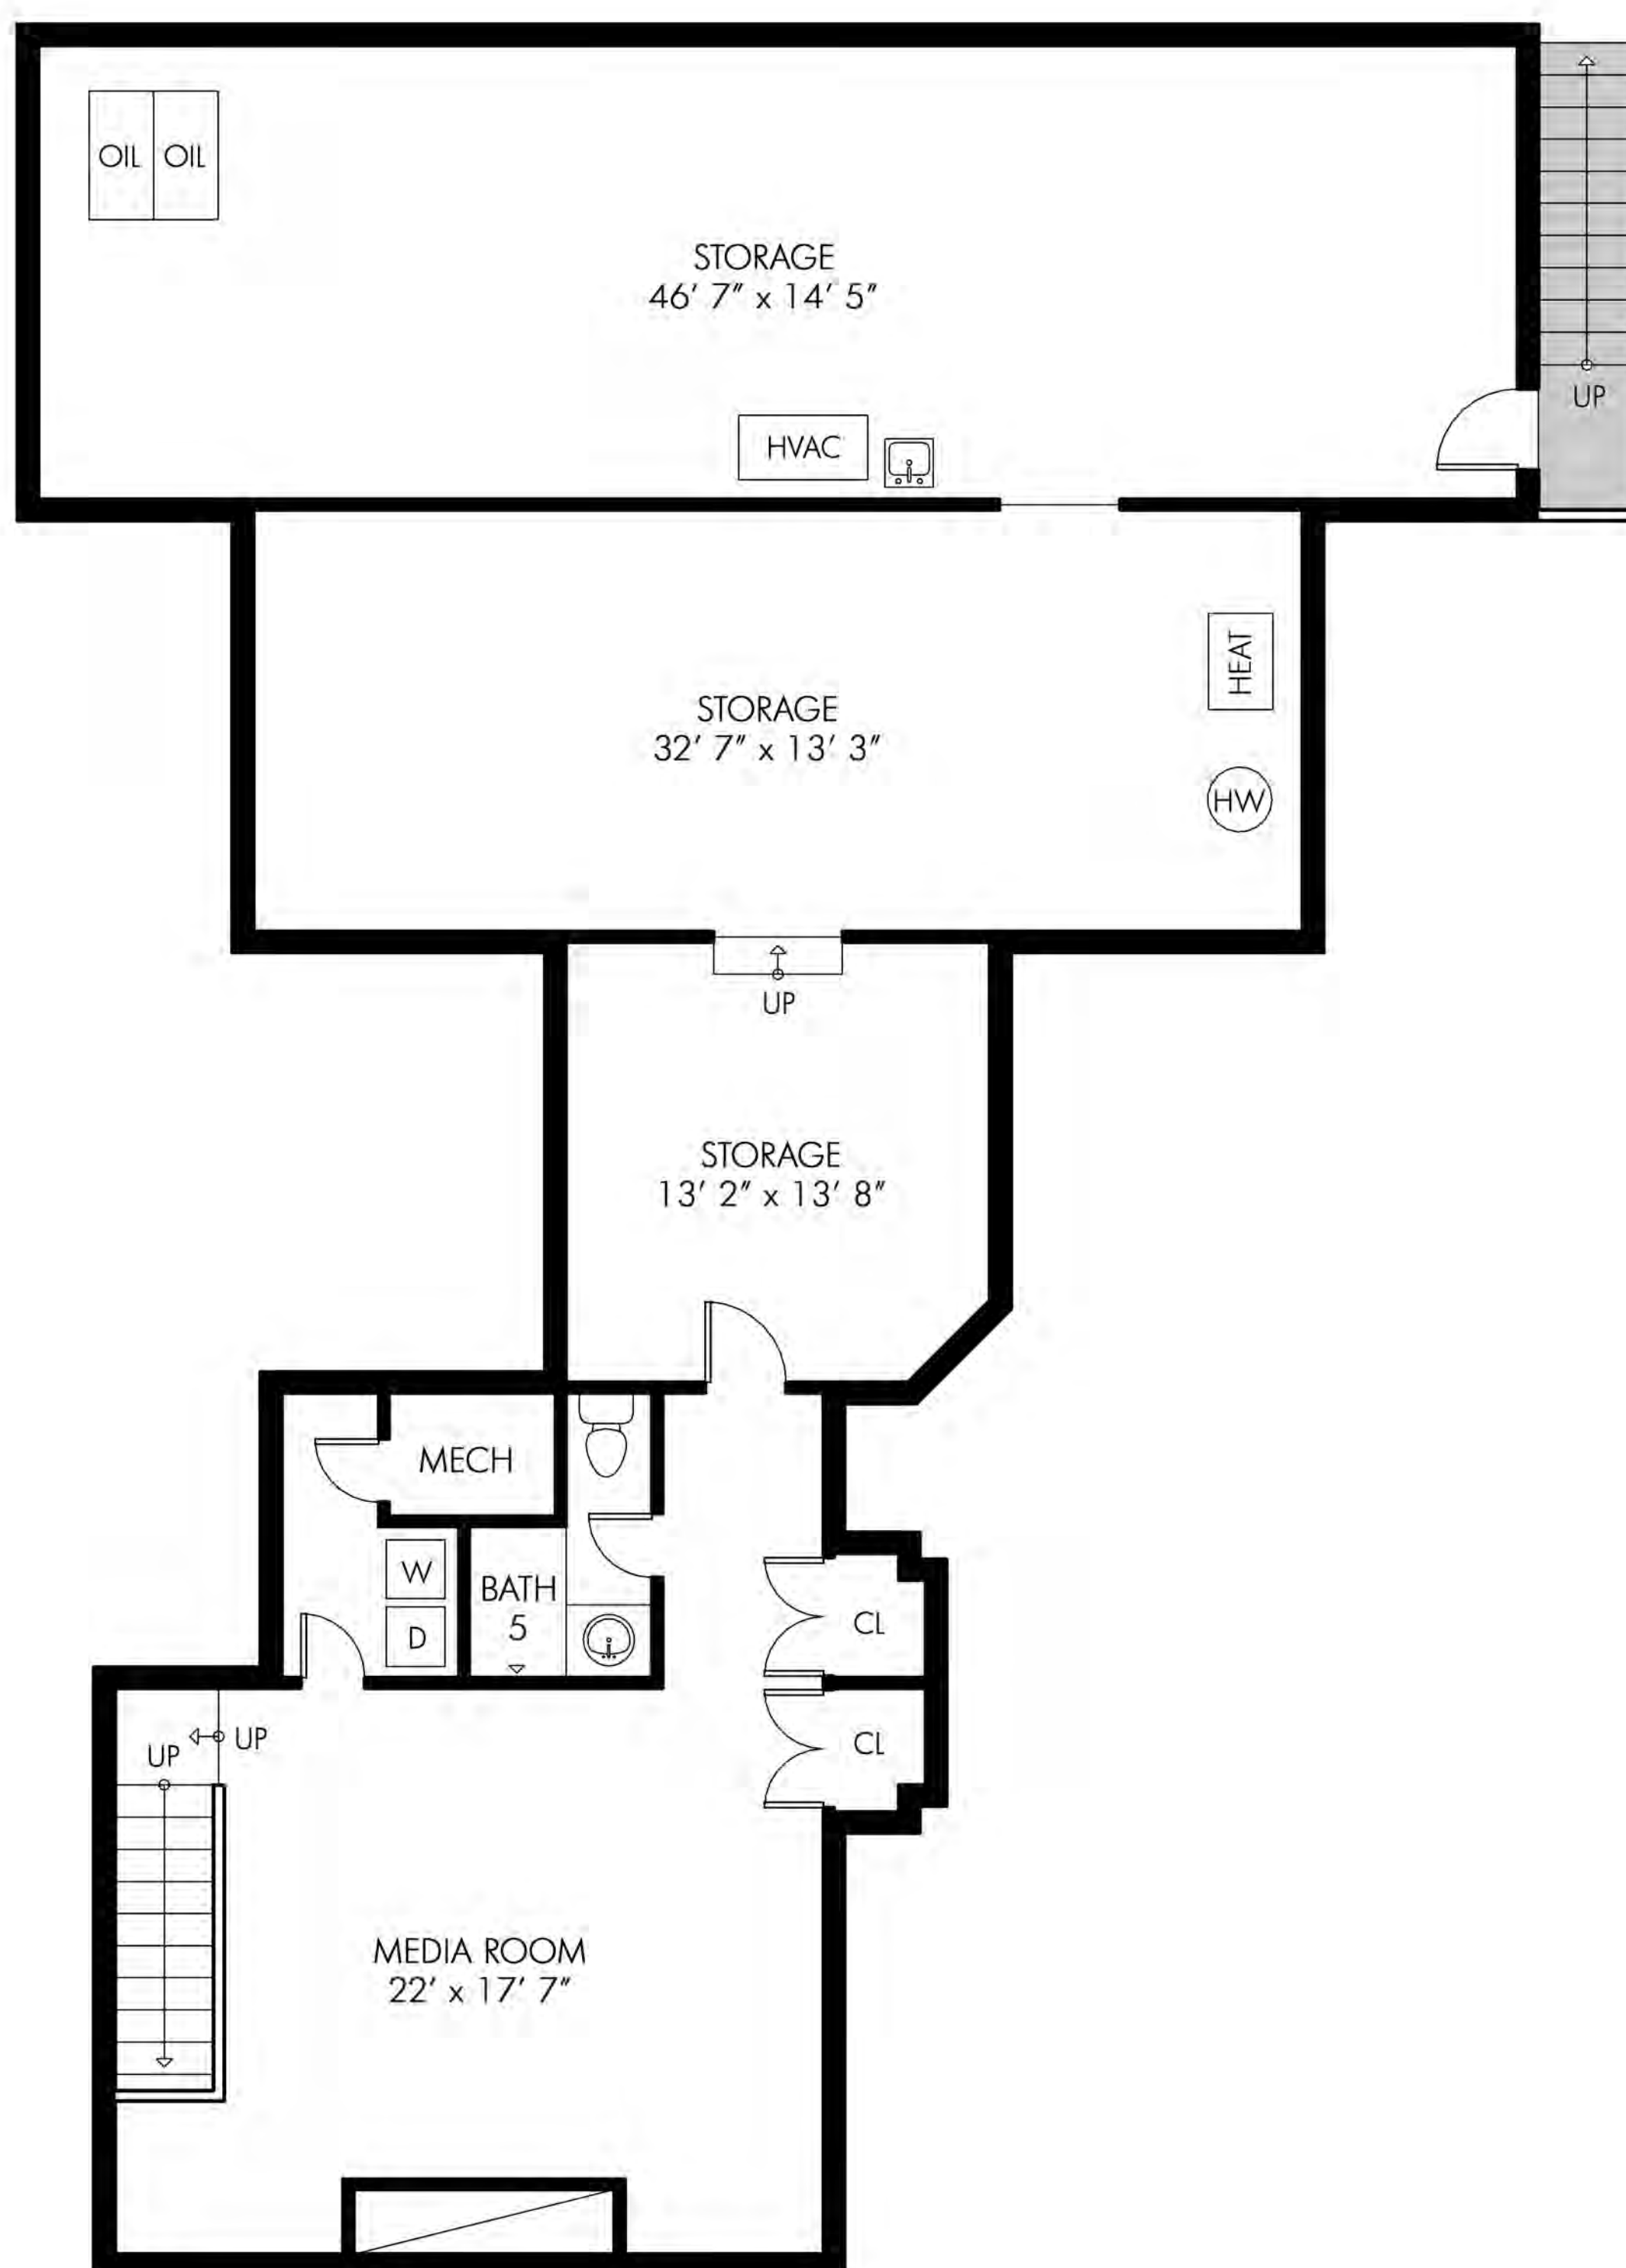

27 WAINSCOTT STONE RD.,
WAINSCOTT, NY

corcoran

Plans shown are for presentation purposes only and are not part of any legal document or title. They subject to errors, omissions, inaccuracies and should not be used as a sole and accurate reference. Interested parties should make their own inquiries using independent sources.

FIRST FLOOR - 2150 SF

27 WAINSCOTT STONE RD.,
WAINSCOTT, NY

corcoran

Plans shown are for presentation purposes only and are not part of any legal document or title. They are subject to errors, omissions, inaccuracies and should not be used as a sole and accurate reference. Interested parties should make their own inquiries using independent sources.

SECOND FLOOR - 608 SF
MASTER SUITE - 624 SF

27 WAINSCOTT STONE RD.,
WAINSCOTT, NY

corcoran

Plans shown are for presentation purposes only and are not part of any legal document or title. They subject to errors, omissions, inaccuracies and should not be used as a sole and accurate reference. Interested parties should make their own inquiries using independent sources.

LOWER LEVEL - 1855 SF