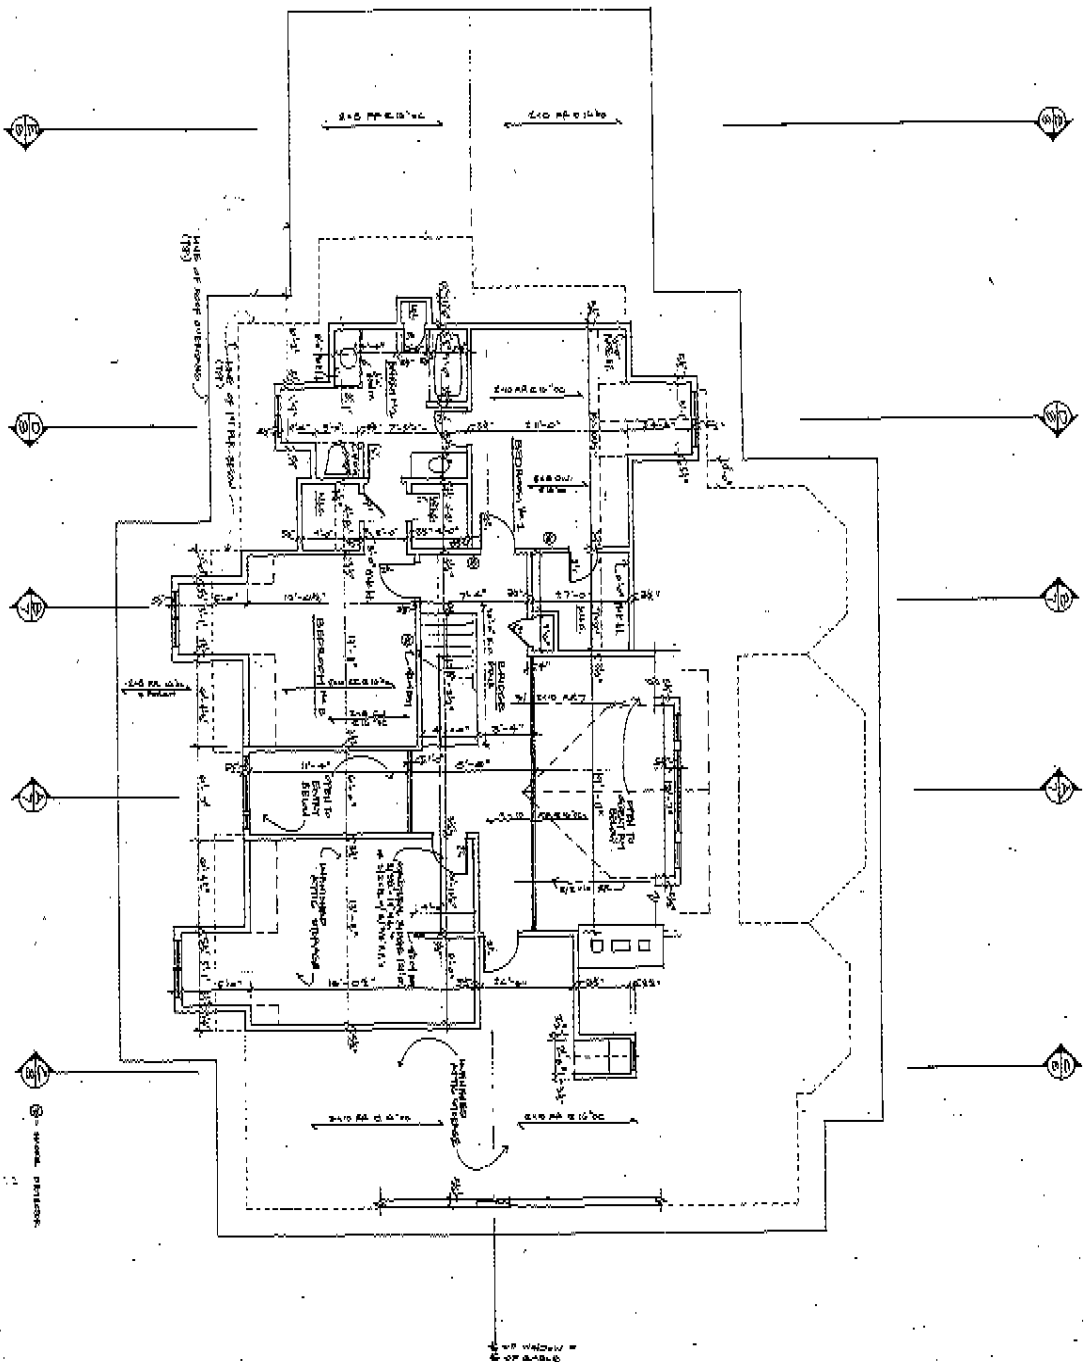

FOUNDATION PLAN

	<p>PAPER RESIDENCE 1000 10th Ave MATINEE, NEW YORK 11502</p>	<p>DATE: 9/17/08 SCALE: 1/8"=1'-0" REVISIONS:</p>	<p>2</p>
--	---	---	----------

FIRST FLOOR PLAN

3
 DATE: 9/16
 SHEET: 1/1

REVISIONS:
 DATE: 9/16
 SHEET: 1/1

PAPE RESIDENCE
 1886 HOME FINE
 MATTHEW, NEW YORK, 1002

SECOND FLOOR PLAN

<p>DATE: 9/1/84</p> <p>SCALE: 1/8" = 1'-0"</p> <p>REVISIONS:</p>	<p>PAPE RESIDENCE</p> <p>1885 HOME FIRE</p> <p>NATHTUCK, NEW YORK 11752</p>		
--	---	--	--