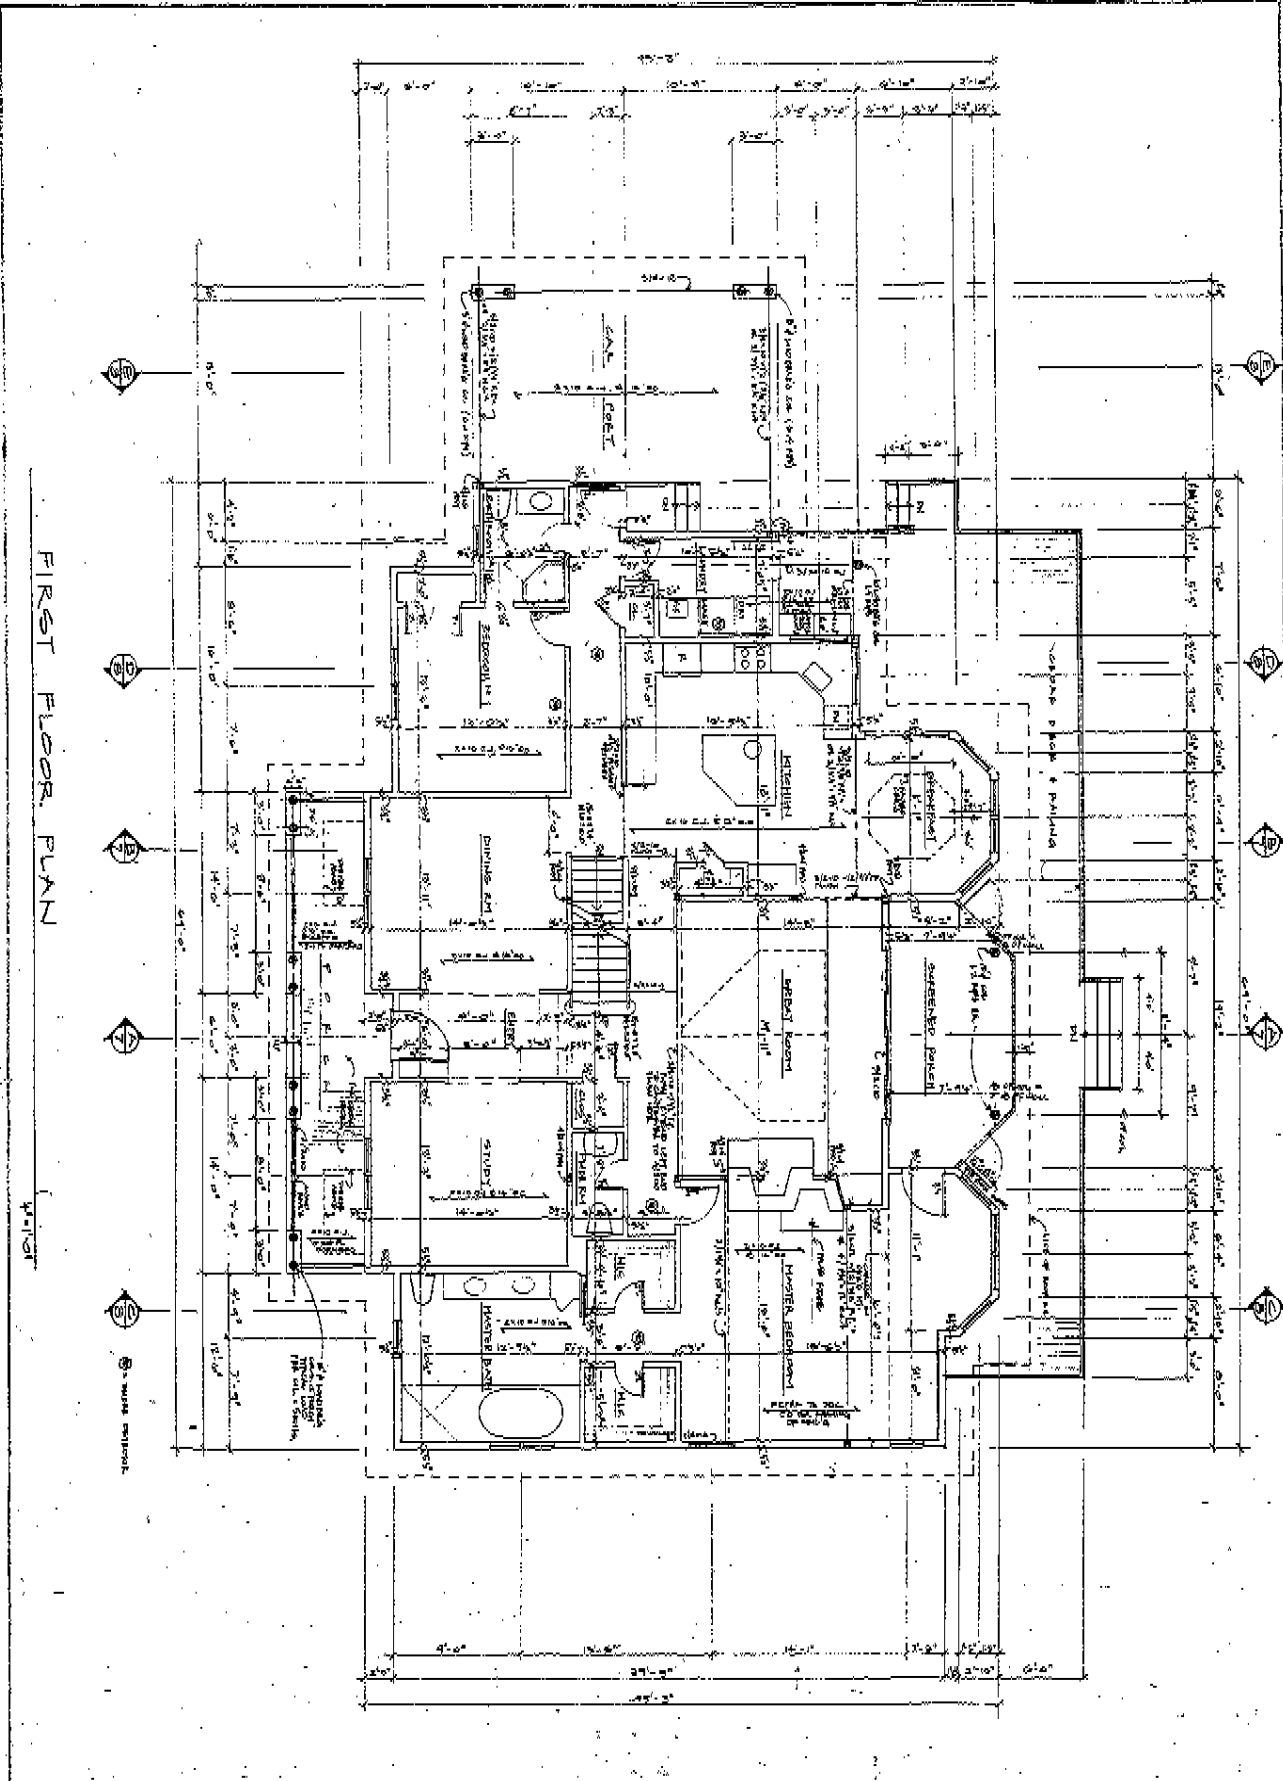

FOUNDATION PLAN

	<p>PAPER RESIDENCE 1000 10th Ave MATINEE, NEW YORK 11502</p>	<p>DATE: 9/17/08 SCALE: 1/8"=1'-0" REVISIONS:</p>	<p>2</p>
--	---	---	----------

FIRST FLOOR PLAN

3
 DATE: 9/16
 SHEET: 1/1

REVISIONS:
 DATE: 9/16
 SHEET: 1/1

PAPE RESIDENCE
 1886 HOME FINE
 MATTHEW, NEW YORK, 1002

SECOND FLOOR PLAN

<p>DATE: 9/1/84</p> <p>SCALE: 1/8" = 1'-0"</p> <p>REVISIONS:</p>	<p>PAPE RESIDENCE</p> <p>1885 HOME FIRE</p> <p>NATHTUCK, NEW YORK 11752</p>		
--	---	--	--