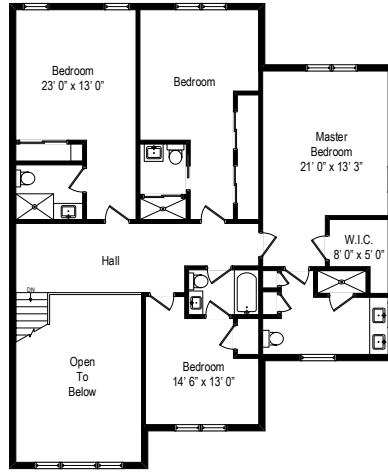

44 Brushy Neck Ln - Westhampton, NY 11977

First Level

44 Brushy Neck Ln - Westhampton, NY 11977

Second Level

All dimensions are approximate. This plan is for marketing purposes only.

44 Brushy Neck Ln - Westhampton, NY 11977

Lower Level

All dimensions are approximate. This plan is for marketing purposes only.

Second Level

First Level

Lower Level

44 Brushy Neck Ln - Westhampton, NY 11977