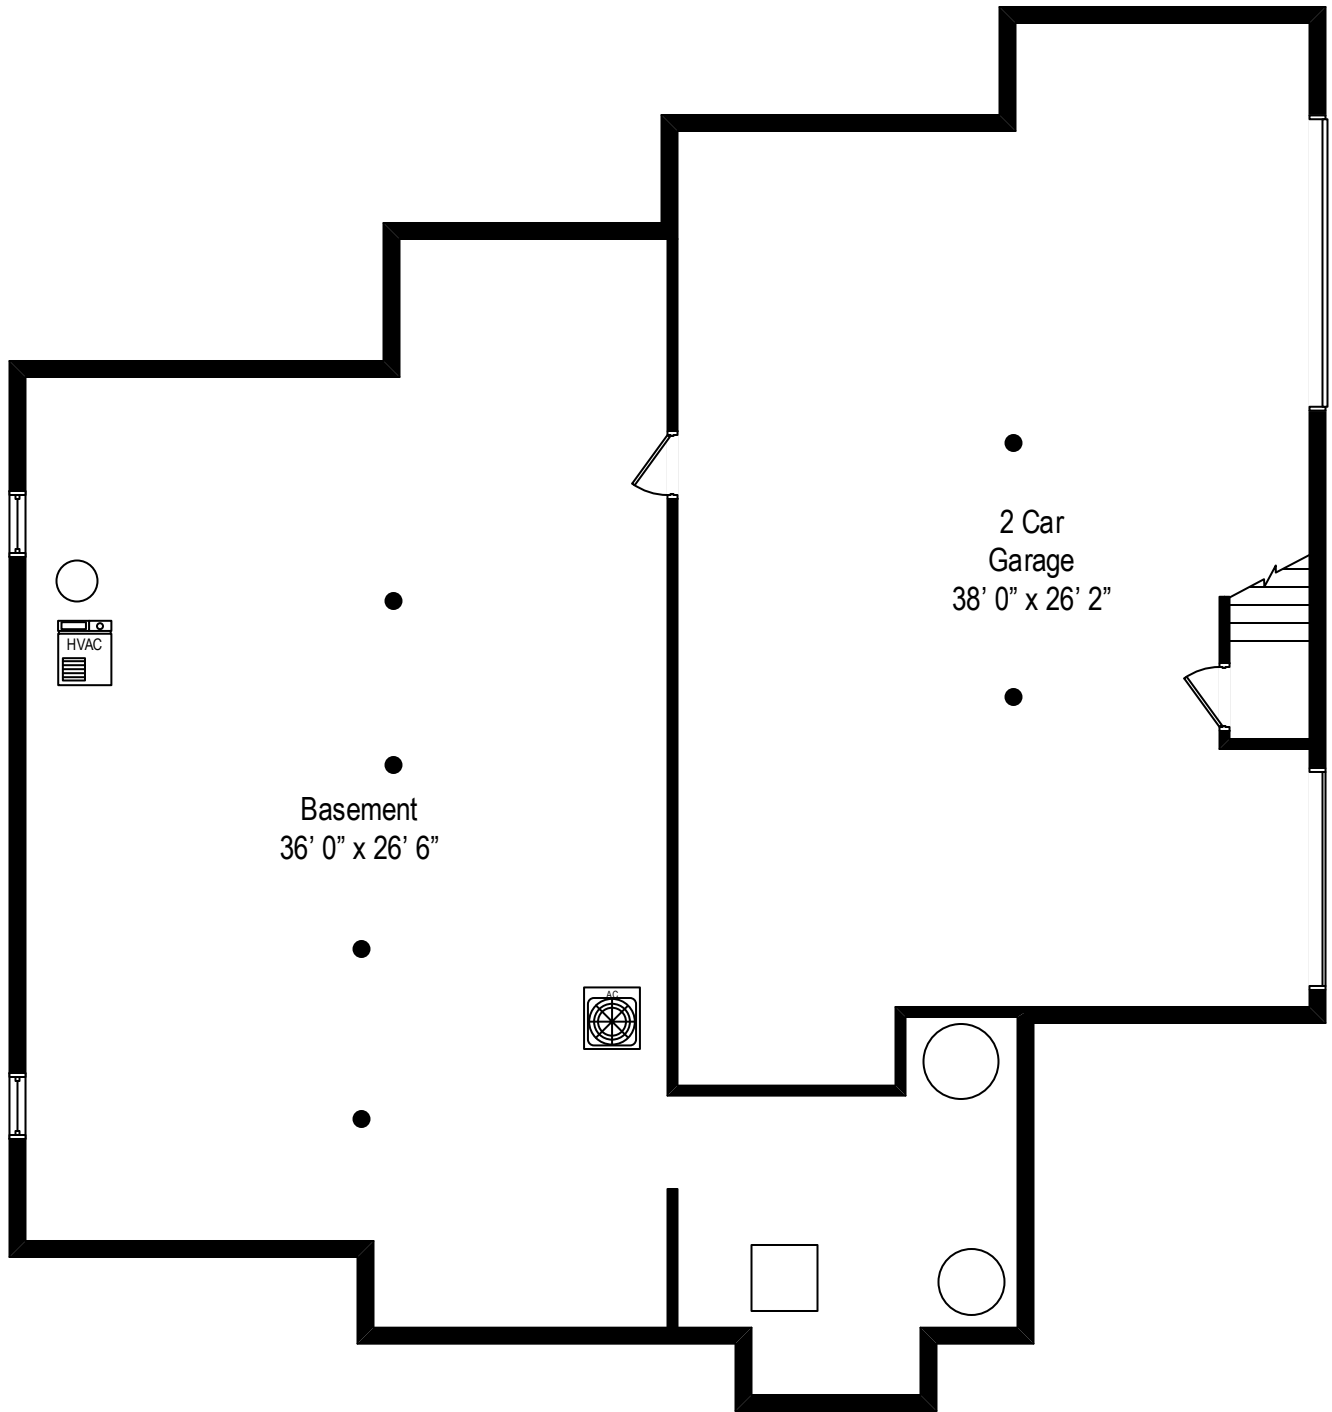

44 Brushy Neck Ln - Westhampton, NY 11977

First Level

44 Brushy Neck Ln - Westhampton, NY 11977

Second Level

All dimensions are approximate. This plan is for marketing purposes only.

44 Brushy Neck Ln - Westhampton, NY 11977

Lower Level

All dimensions are approximate. This plan is for marketing purposes only.

Second Level

First Level

Lower Level

44 Brushy Neck Ln - Westhampton, NY 11977