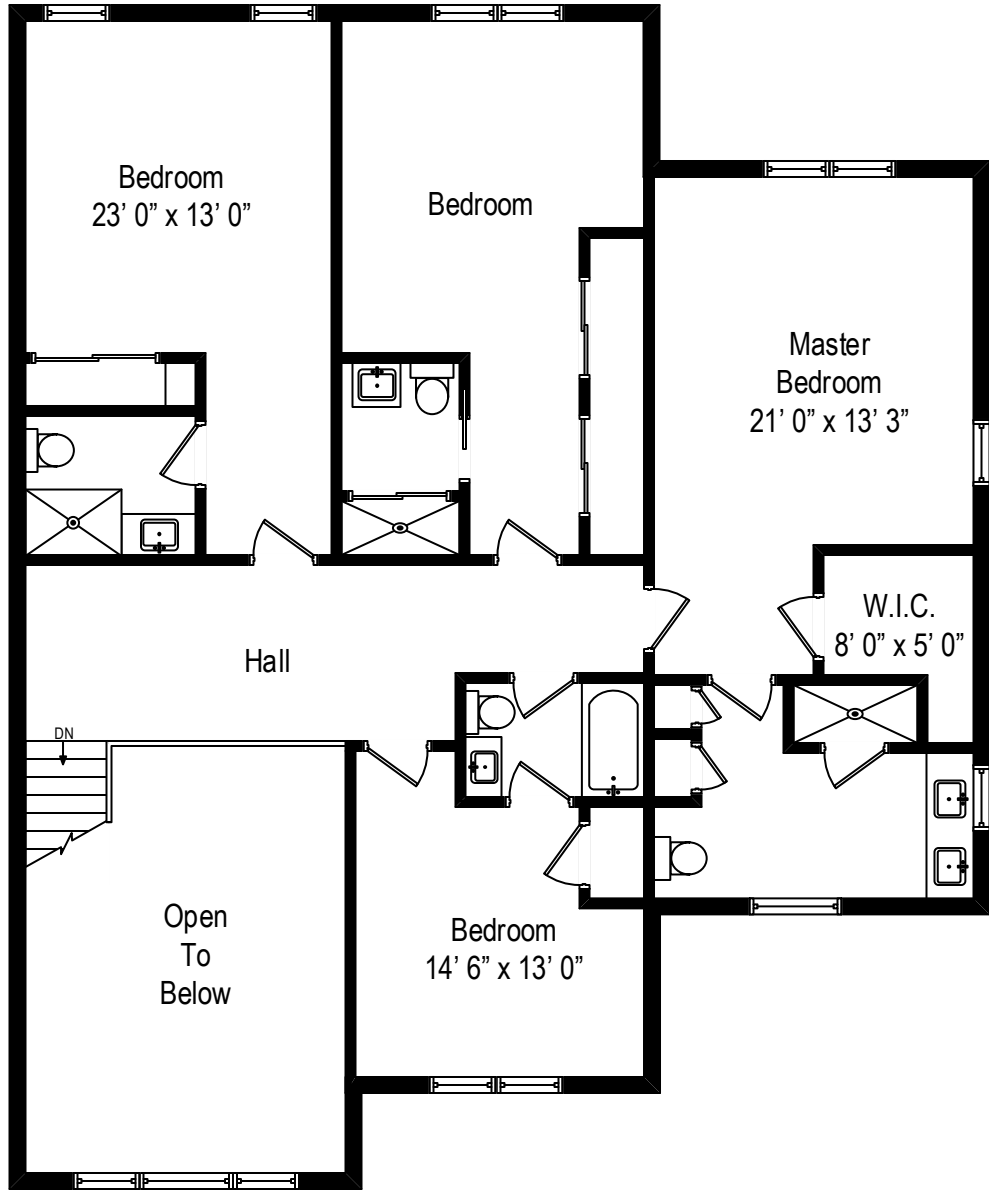

44 Brushy Neck Ln - Westhampton, NY 11977

First Level

44 Brushy Neck Ln - Westhampton, NY 11977

Second Level

All dimensions are approximate. This plan is for marketing purposes only.

44 Brushy Neck Ln - Westhampton, NY 11977

Lower Level

All dimensions are approximate. This plan is for marketing purposes only.

Second Level

First Level

Lower Level

44 Brushy Neck Ln - Westhampton, NY 11977