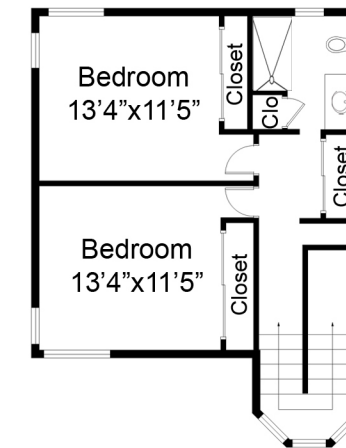

FIRST FLOOR PLAN

SECOND FLOOR PLAN

GARAGE

LOWER LEVEL FLOOR PLAN

Floor plan, furniture, and fixture measurements and dimensions are approximate and are for illustrative purposes only. Corcoran.com gives no guarantee, warranty or representation as to the accuracy and completeness of the floor plan.

Finished :3,100Sq.Ft.
Unfinished :1,300Sq.Ft.
Basement :4,400Sq.Ft.