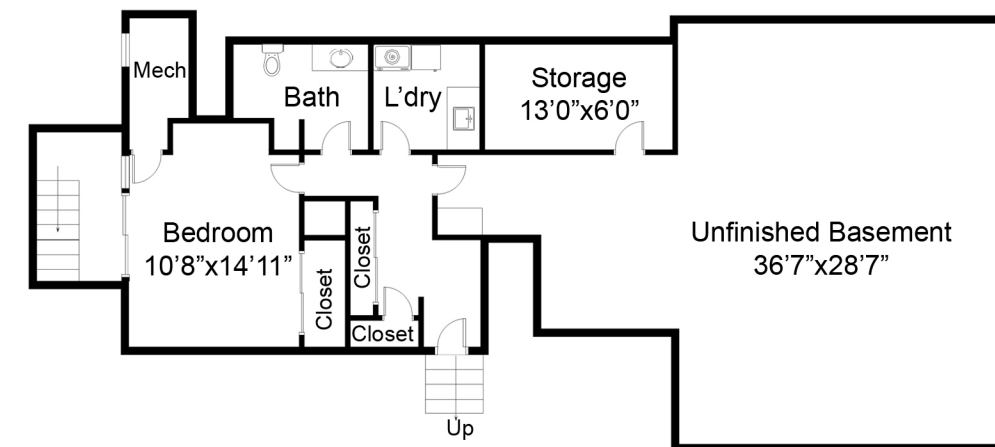

FIRST FLOOR PLAN

SECOND FLOOR PLAN

GARAGE

LOWER LEVEL FLOOR PLAN

Floor plan, furniture, and fixture measurements and dimensions are approximate and are for illustrative purposes only. Corcoran.com gives no guarantee, warranty or representation as to the accuracy and completeness of the floor plan.

Finished :3,100Sq.Ft.
Unfinished :1,300Sq.Ft.
Basement :4,400Sq.Ft.