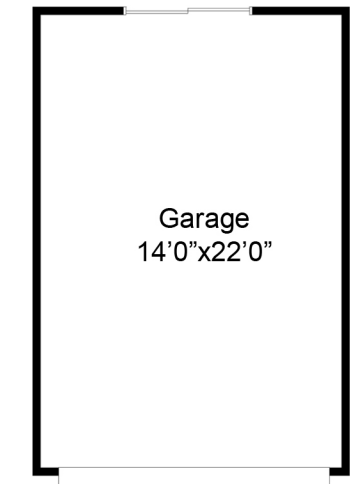

FIRST FLOOR PLAN

SECOND FLOOR PLAN

GARAGE

LOWER LEVEL FLOOR PLAN

Floor plan, furniture, and fixture measurements and dimensions are approximate and are for illustrative purposes only. Corcoran.com gives no guarantee, warranty or representation as to the accuracy and completeness of the floor plan.

Finished :3,100Sq.Ft.
Unfinished :1,300Sq.Ft.
Basement :4,400Sq.Ft.