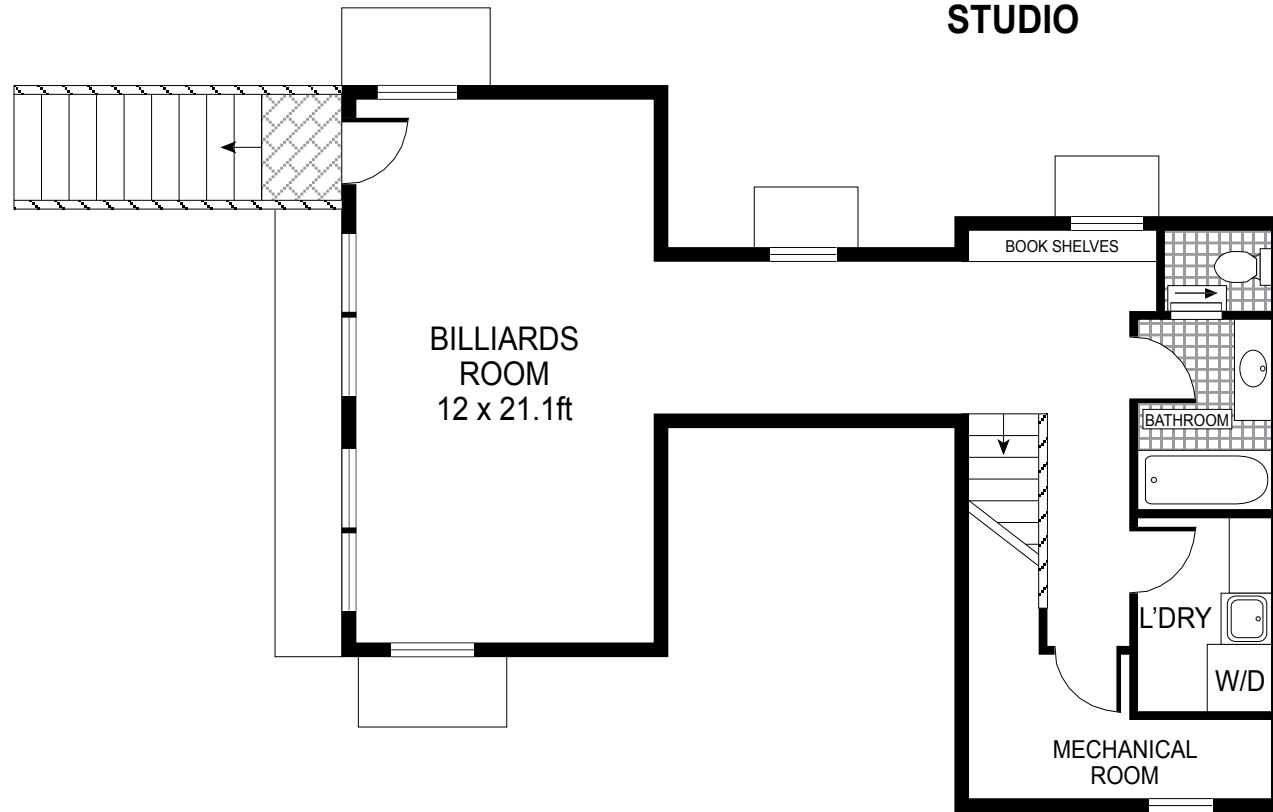

STUDIO

COTTAGE

LOWER LEVEL

FIRST LEVEL

INT: 2185 ft²
EXT: 53 ft²

Scale in feet. Indicative only. Dimensions are approximate. All information contained herein is gathered from sources we believe to be reliable. However, we cannot guarantee its accuracy and interested persons should rely on their own enquiries.

355 Three Mile Harbor Road, East Hampton