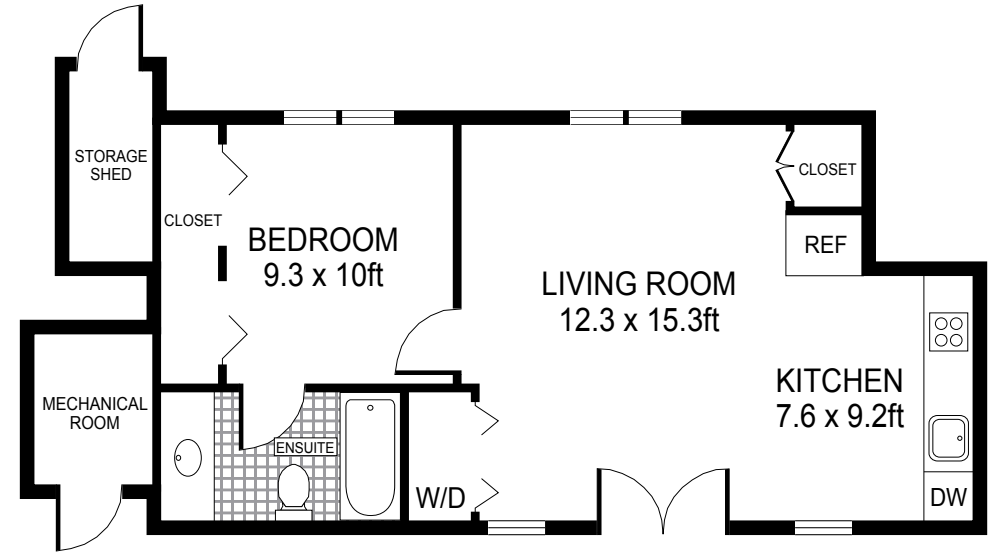

STUDIO

COTTAGE

LOWER LEVEL

FIRST LEVEL

INT: 2185 ft²
EXT: 53 ft²

Scale in feet. Indicative only. Dimensions are approximate. All information contained herein is gathered from sources we believe to be reliable. However, we cannot guarantee its accuracy and interested persons should rely on their own enquiries.