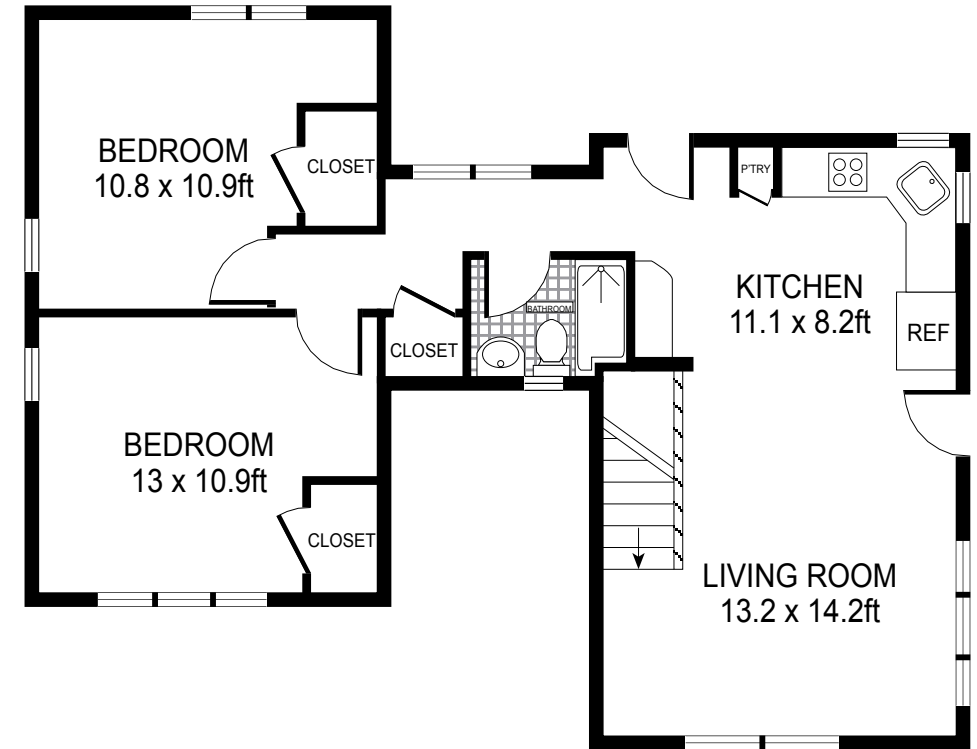

STUDIO

COTTAGE

LOWER LEVEL

FIRST LEVEL

INT: 2185 ft²
EXT: 53 ft²

Scale in feet. Indicative only. Dimensions are approximate. All information contained herein is gathered from sources we believe to be reliable. However, we cannot guarantee its accuracy and interested persons should rely on their own enquiries.