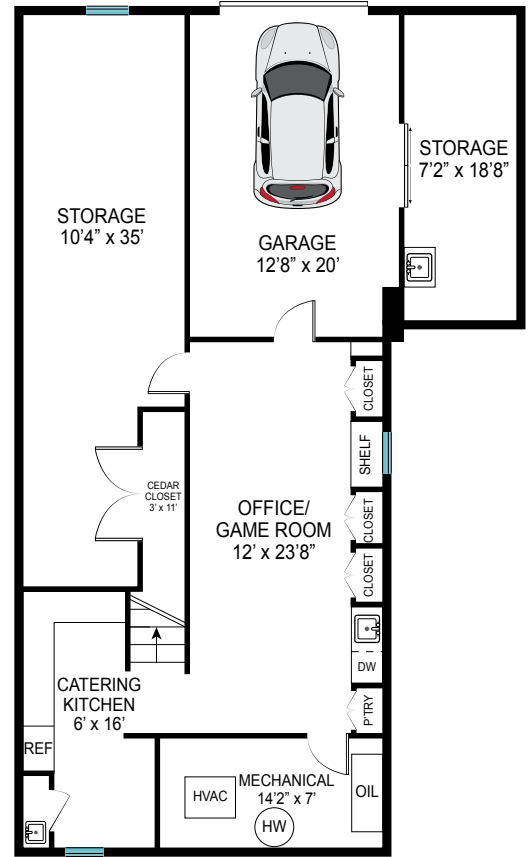

FIRST FLOOR

LOWER FLOOR

FIRST FLOOR INT: 1381 ft²
 LOWER FLOOR INT: 855 ft²
 GARAGE: 400 ft²
 TOTAL INT: 2236 ft²
 TOTAL EXT: 360 ft²

Scale in feet. Indicative only. Dimensions are approximate. All information contained herein is gathered from sources we believe to be reliable. However, we cannot guarantee its accuracy and interested persons should rely on their own enquiries.