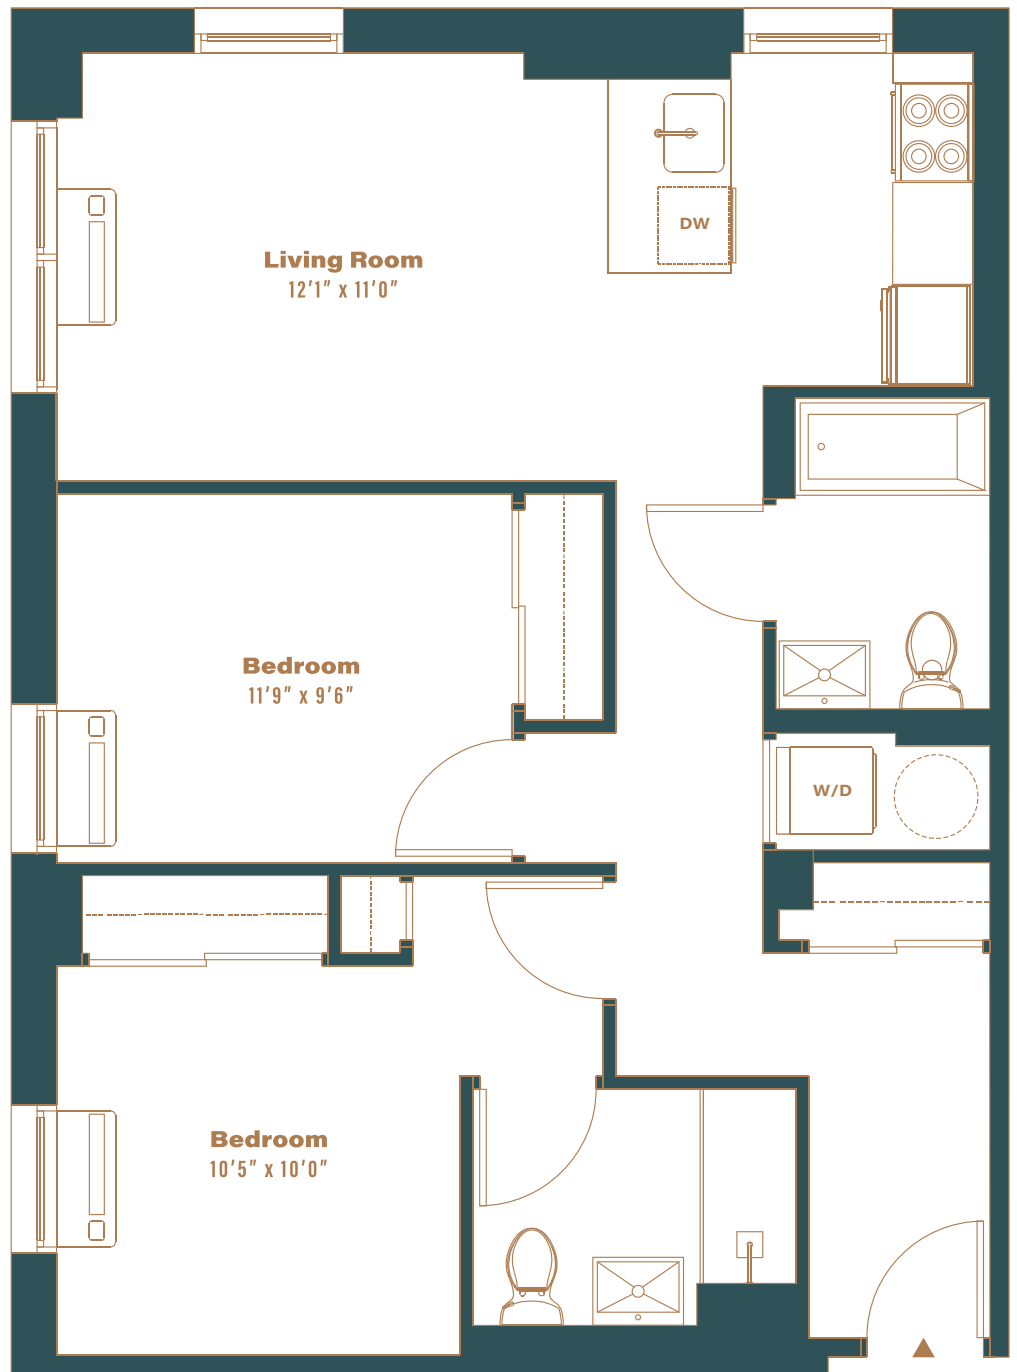

222 JOHNSON

EAST WILLIAMSBURG

RESIDENCE 3-5H 2 BED, 2 BATH

222 JOHNSON AVE
BROOKLYN, NY 11206

646.993.7000
222JOHNSON.COM
LIVE@222JOHNSON.COM

MARKETING & LEASING
B O L D