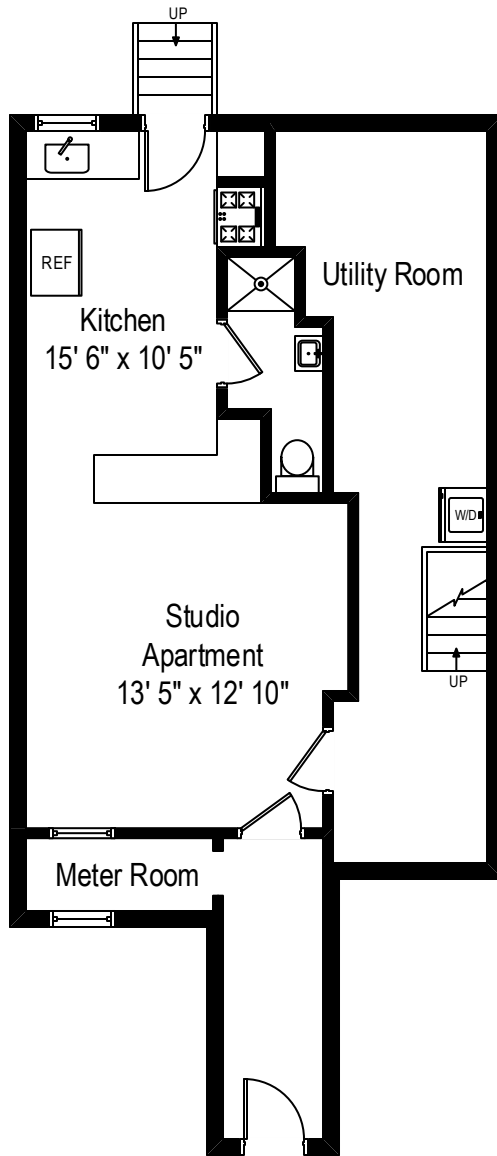

Ceiling height: 8' 10"

90 Tehama - Brooklyn, NY 11218

First Level

Ceiling height: 8' 7"

90 Tehama - Brooklyn, NY 11218

Lower Level