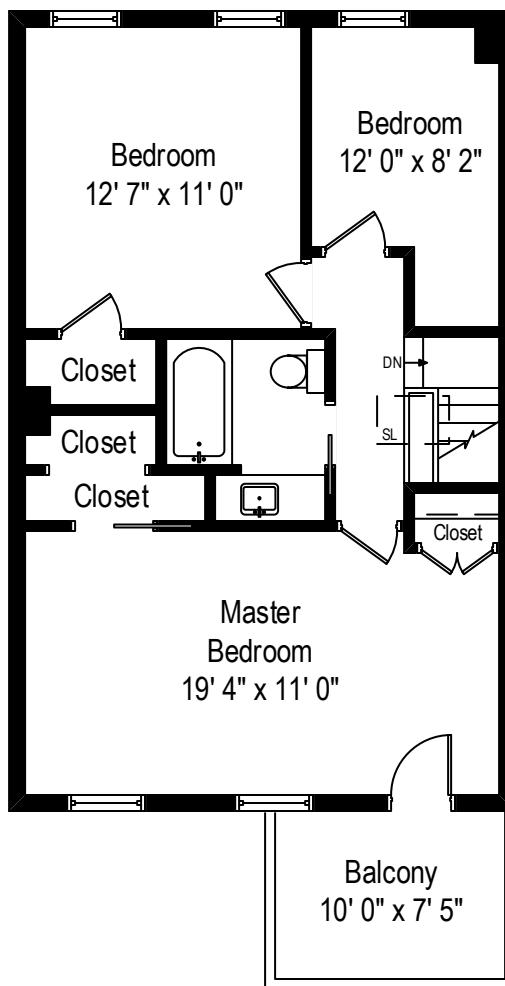

Ceiling height: 8' 10"

90 Tehama - Brooklyn, NY 11218

First Level

Ceiling height: 8' 7"

90 Tehama - Brooklyn, NY 11218

Lower Level