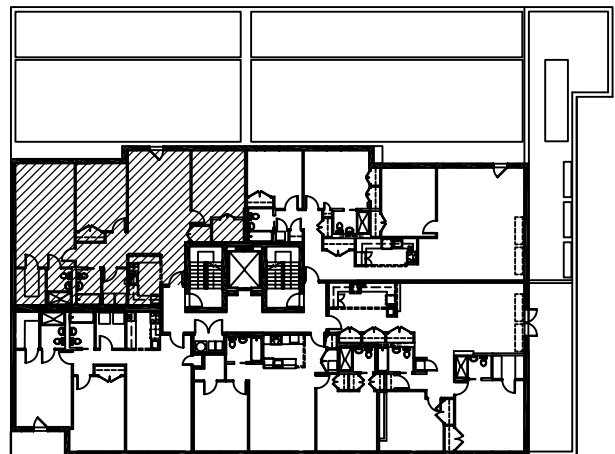

Livelle

Units 2A
3 Bedroom
2 Bath

1594 SF
Terrace 1144 SF
Planting 536 SF

2nd floor

All dimensions are approximate and subject to nominal construction variances and tolerance. We reserve the right to make changes due to unforeseen conditions in accordance with the offering plan.