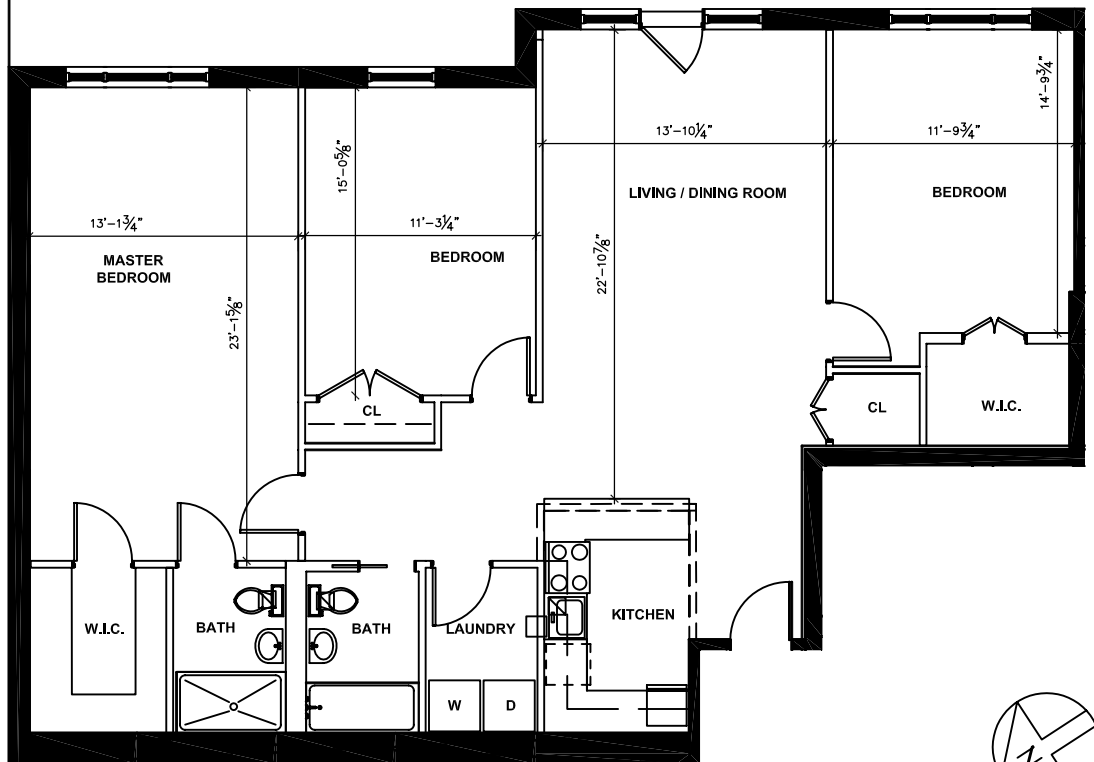

Livelle

Units 2A
3 Bedroom
2 Bath

1594 SF
Terrace 1144 SF
Planting 536 SF

2nd floor

All dimensions are approximate and subject to nominal construction variances and tolerance. We reserve the right to make changes due to unforeseen conditions in accordance with the offering plan.