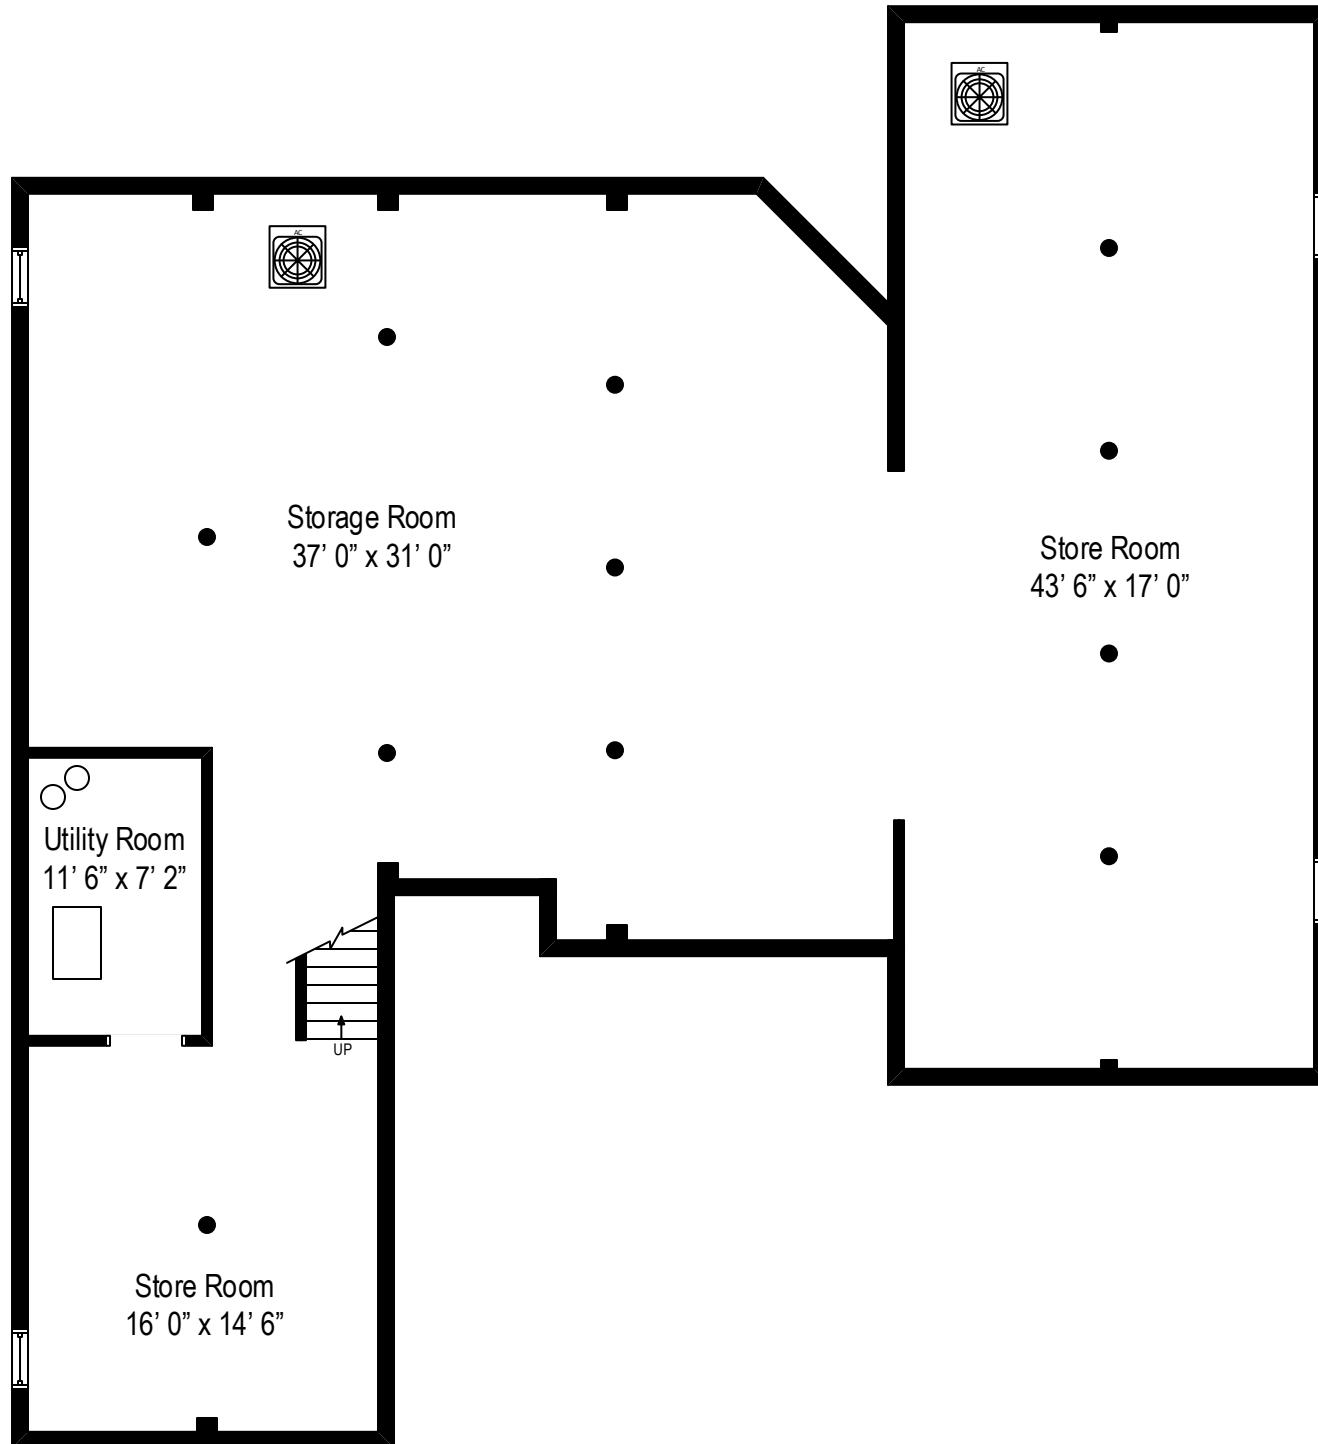

32 Cobblefield Lane – Southampton, NY 11968

First Level

All dimensions are approximate. This plan is for marketing purposes only.

32 Cobblefield Lane – Southampton, NY 11968

Lower Level