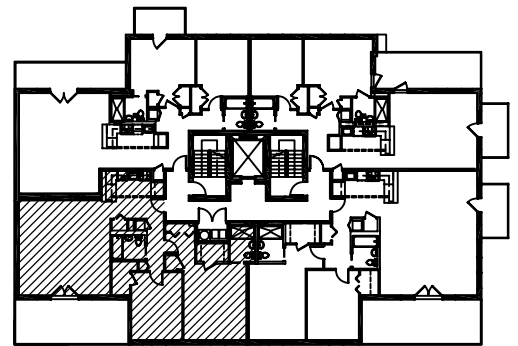

# Livelle

Units 7B  
2 Bedroom  
2 Bath

1407 SF  
Terrace 250 SF

7th floor

All dimensions are approximate and subject to nominal construction variances and tolerance. We reserve the right to make changes due to unforeseen conditions in accordance with the offering plan.