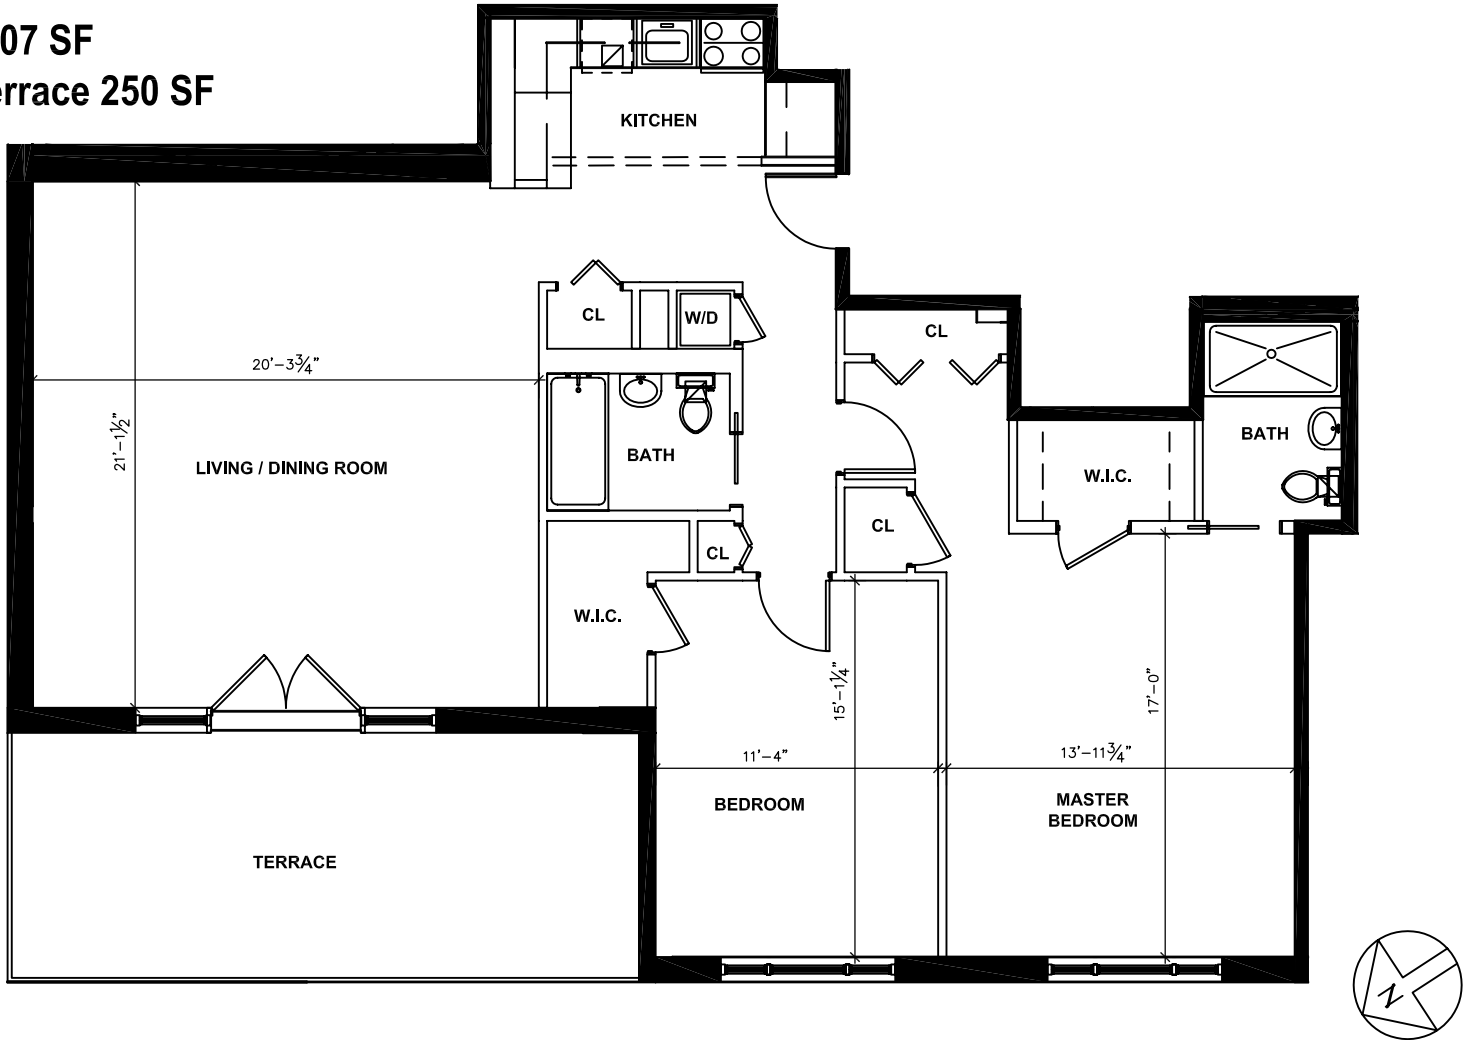

# Livelle

Units 7B  
2 Bedroom  
2 Bath

1407 SF  
Terrace 250 SF

7th floor

All dimensions are approximate and subject to nominal construction variances and tolerance. We reserve the right to make changes due to unforeseen conditions in accordance with the offering plan.